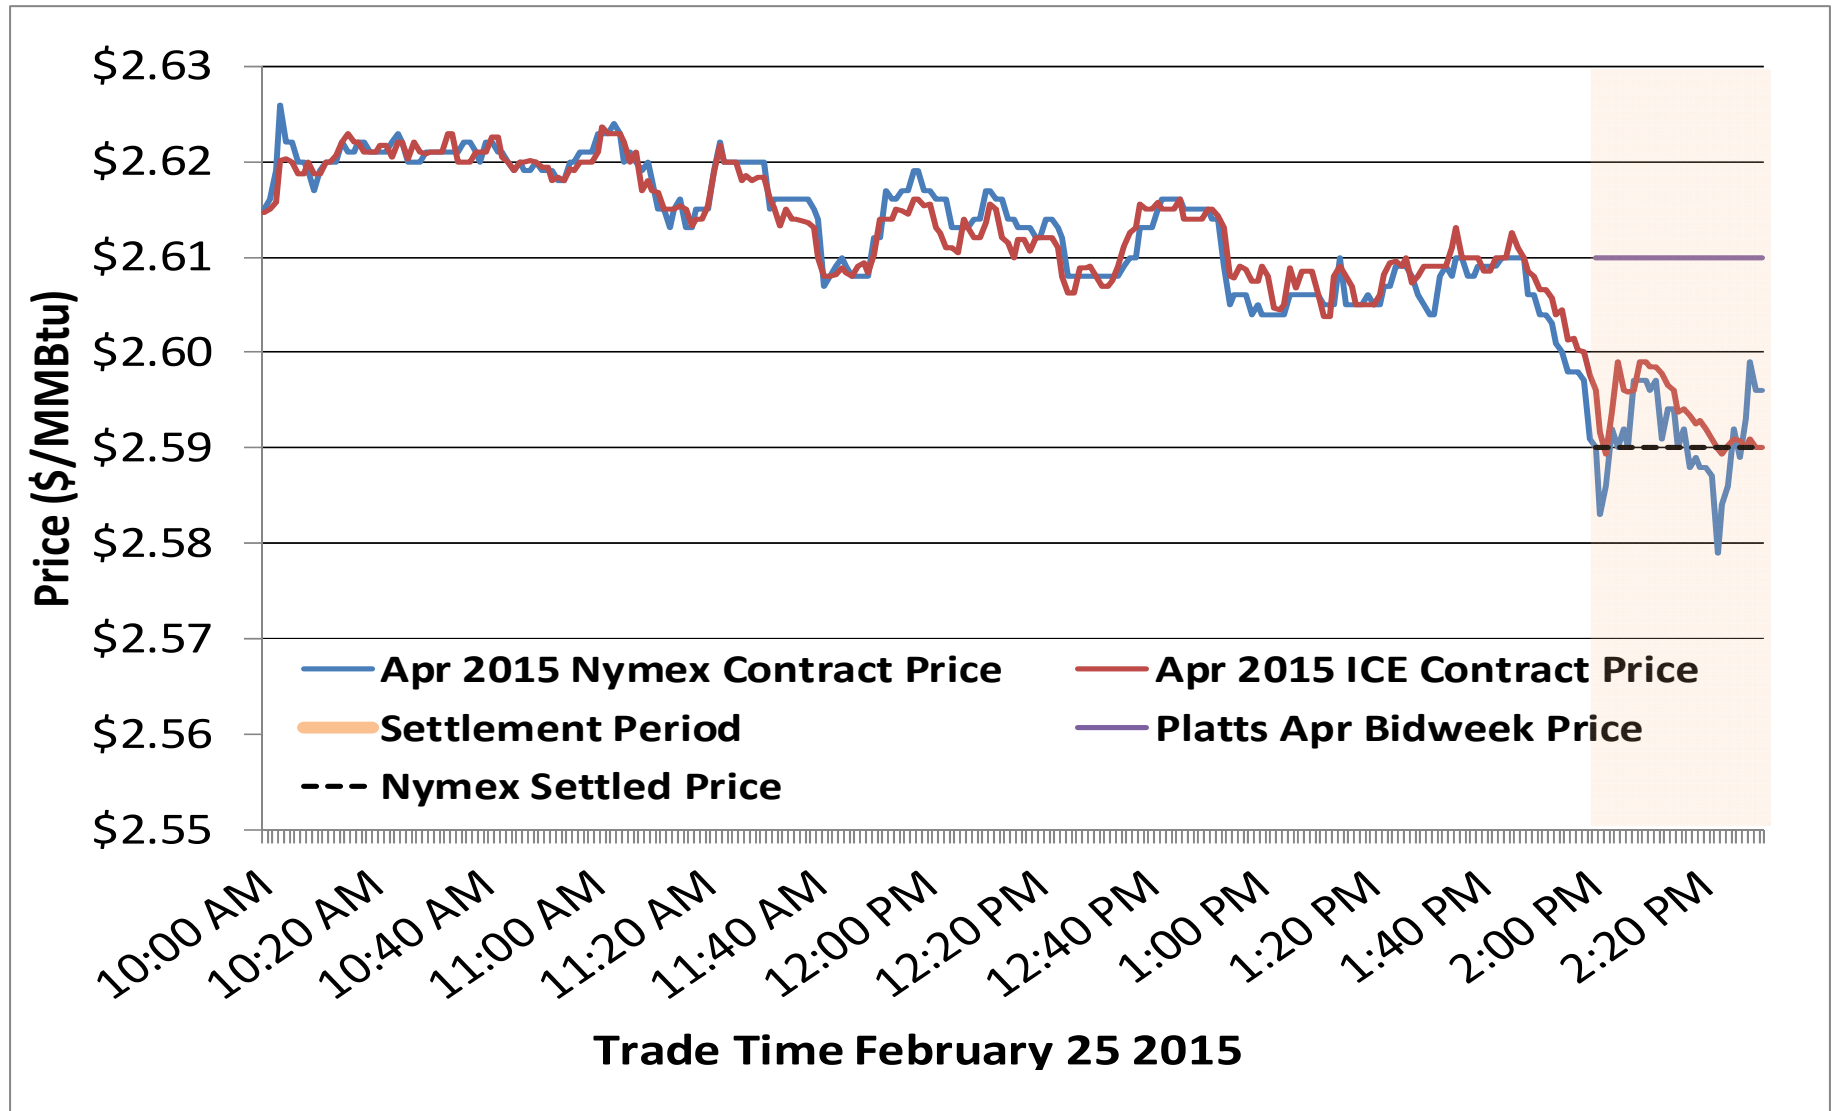

Federal Energy Regulatory Commission • Market Oversight • www.ferc.gov/oversight

Spot Natural Gas Prices 30 Day Average (\$/MMBtu)

Source: ICE

Updated 4/13/2015

Federal Energy Regulatory Commission • Market Oversight • www.ferc.gov/oversight

Spot Natural Gas Trading Volumes 30 Day Average (MMBtus)

Source: ICE

Updated 4/13/2015

Gas vs Coal

Nymex Futures Curves

Brent vs WTI

Nymex Settlement

Natural Gas Liquids (NGLs) Prices