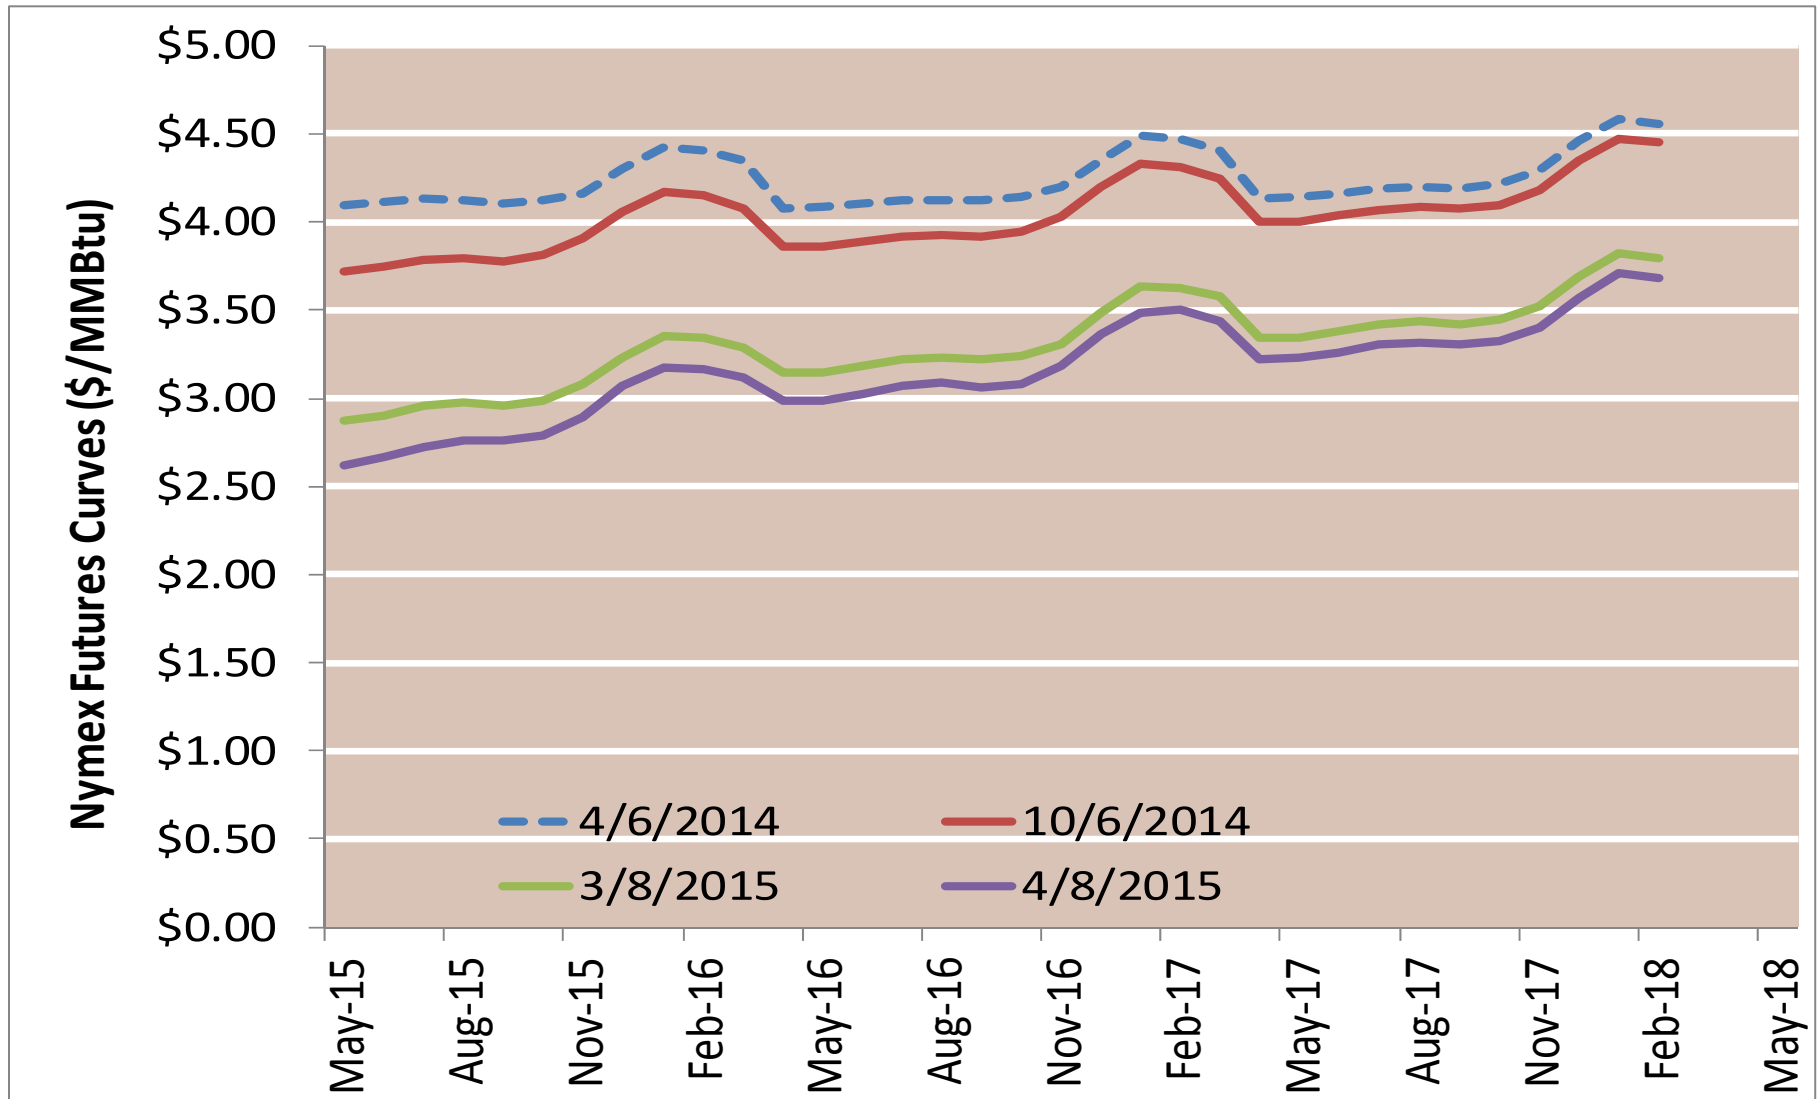

Cumulative HDDs by City 30 Day Intervals

● City Location

Last 30D
Lst yr 30D
5 Yr 30 D Avg

Source: Bloomberg Weather

Updated 4/13/2015

Cumulative CDDs by City 30 Day Intervals

Source: Bloomberg Weather

Updated 4/13/2015

Federal Energy Regulatory Commission • Market Oversight • www.ferc.gov/oversight

Spot Natural Gas Prices 30 Day Average (\$/MMBtu)

Source: ICE

Updated 4/13/2015

Federal Energy Regulatory Commission • Market Oversight • www.ferc.gov/oversight

Spot Natural Gas Trading Volumes 30 Day Average (MMBtus)

Source: ICE

Updated 4/13/2015

Gas vs Coal

Nymex Futures Curves

Brent vs WTI

Nymex Settlement

Natural Gas Liquids (NGLs) Prices