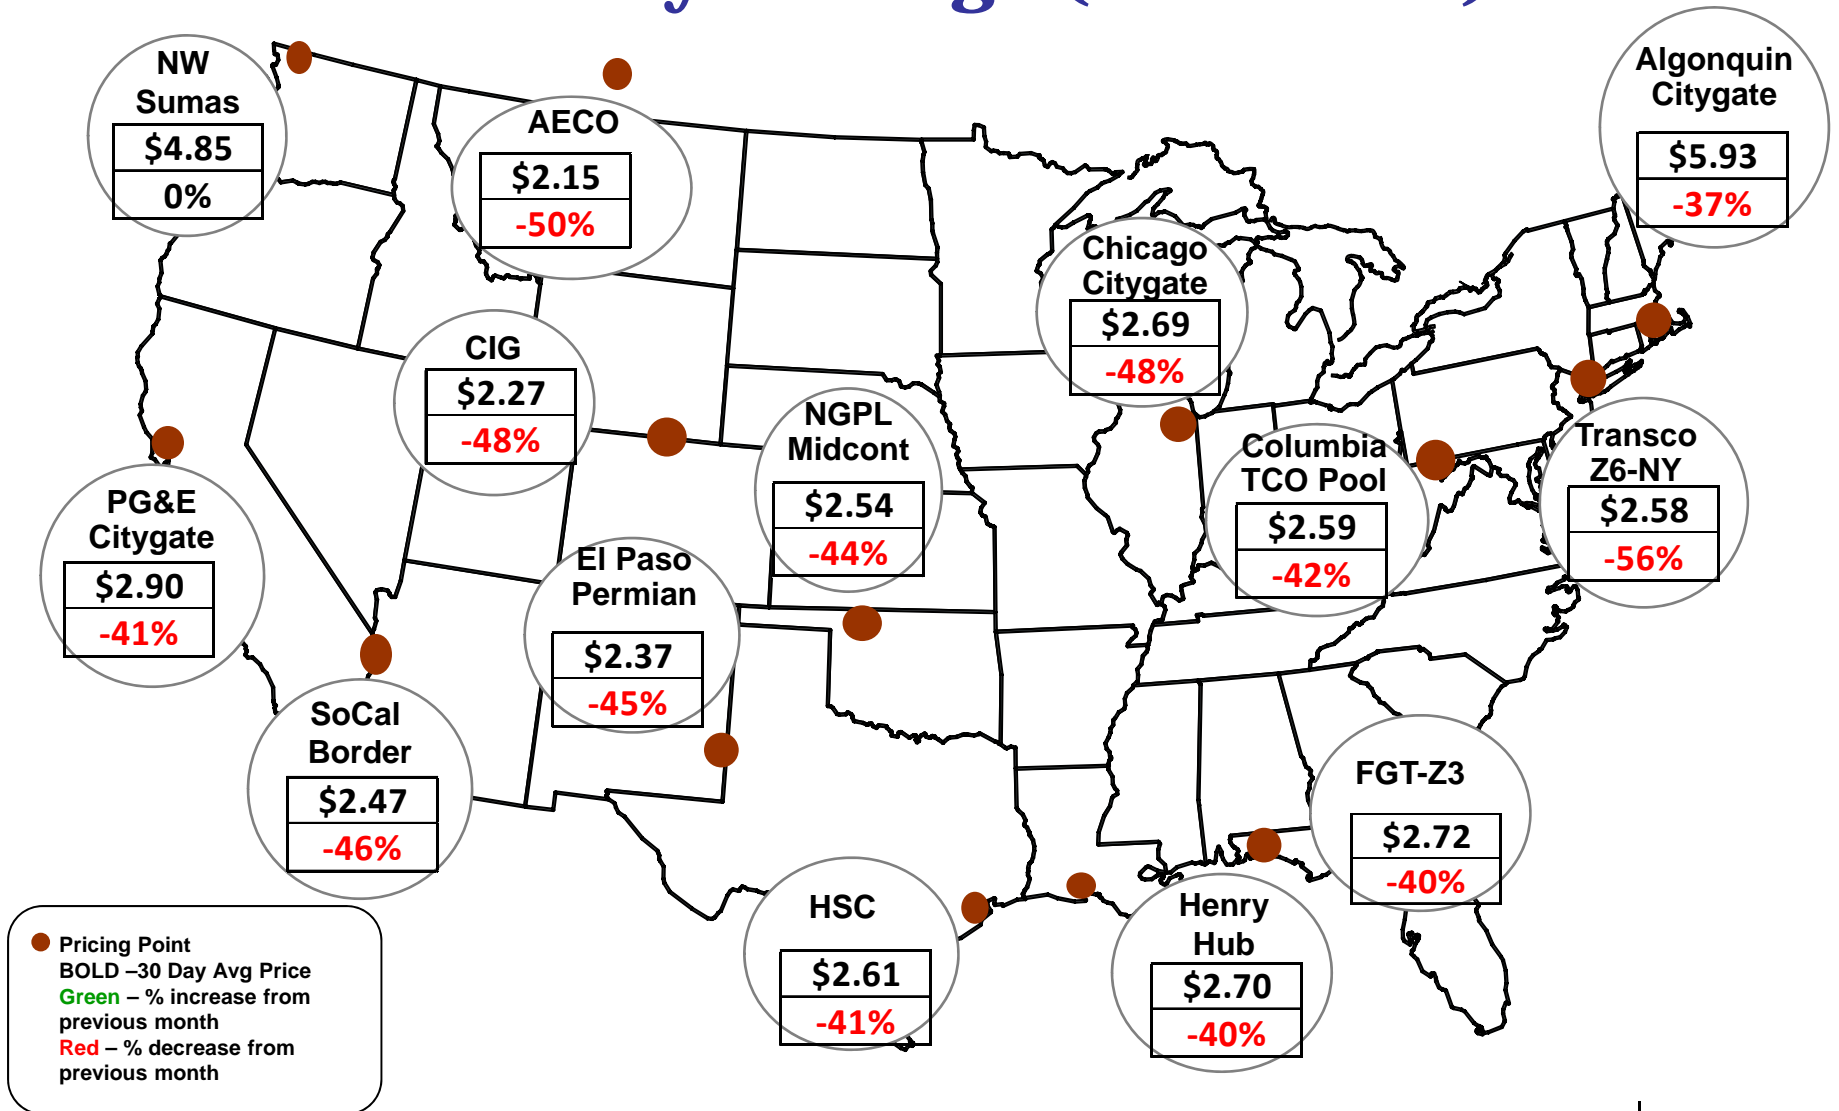

Cumulative HDDs by City 30 Day Intervals

● City Location

Last 30D
Lst yr 30D
5 Yr 30 D Avg

Source: Bloomberg Weather

Updated 4/13/2015

Cumulative CDDs by City 30 Day Intervals

Source: Bloomberg Weather

Updated 4/13/2015

Federal Energy Regulatory Commission • Market Oversight • www.ferc.gov/oversight

Spot Natural Gas Prices 30 Day Average (\$/MMBtu)

Source: ICE

Updated 4/13/2015

Federal Energy Regulatory Commission • Market Oversight • www.ferc.gov/oversight