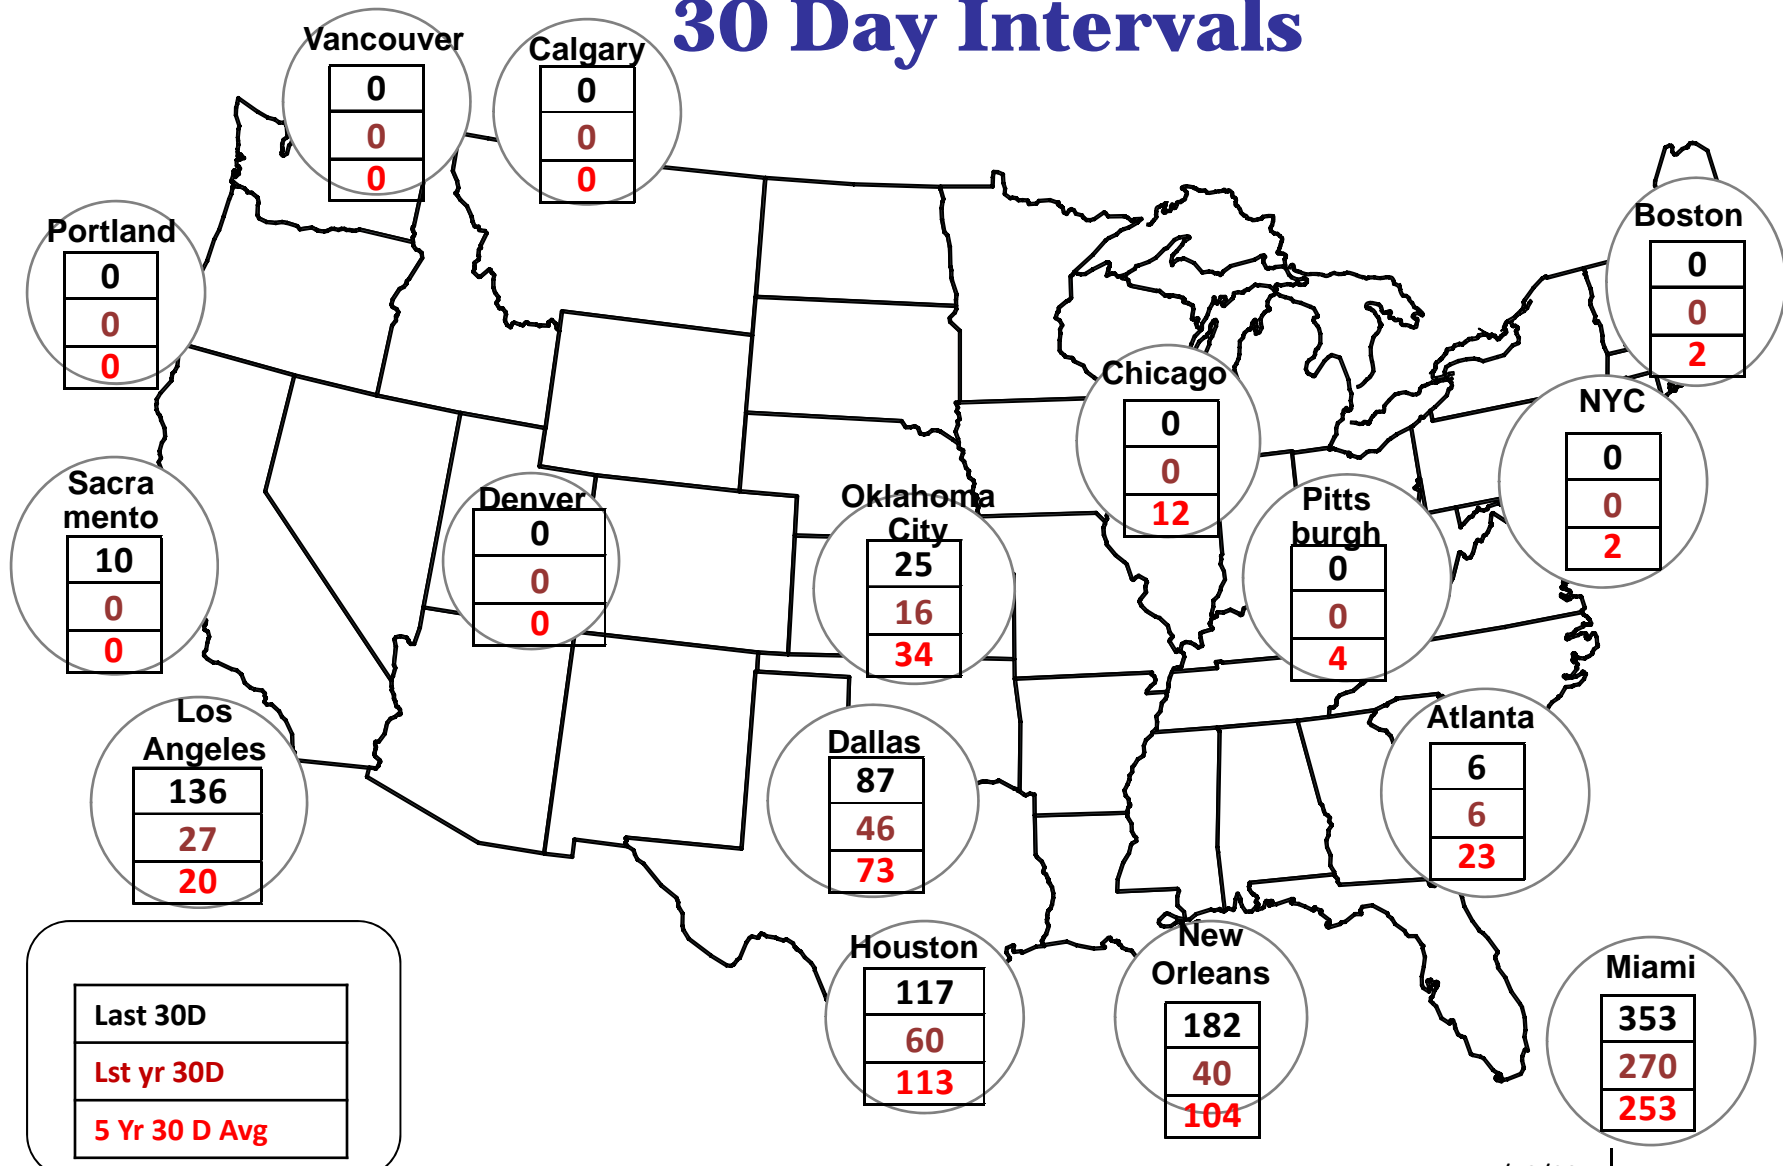

Cumulative HDDs by City 30 Day Intervals

● City Location

Last 30D
Lst yr 30D
5 Yr 30 D Avg

Source: Bloomberg Weather

Updated 4/13/2015

Cumulative CDDs by City 30 Day Intervals

Source: Bloomberg Weather

Updated 4/13/2015

Federal Energy Regulatory Commission • Market Oversight • www.ferc.gov/oversight

Spot Natural Gas Prices 30 Day Average (\$/MMBtu)

Source: ICE

Updated 4/13/2015

Federal Energy Regulatory Commission • Market Oversight • www.ferc.gov/oversight