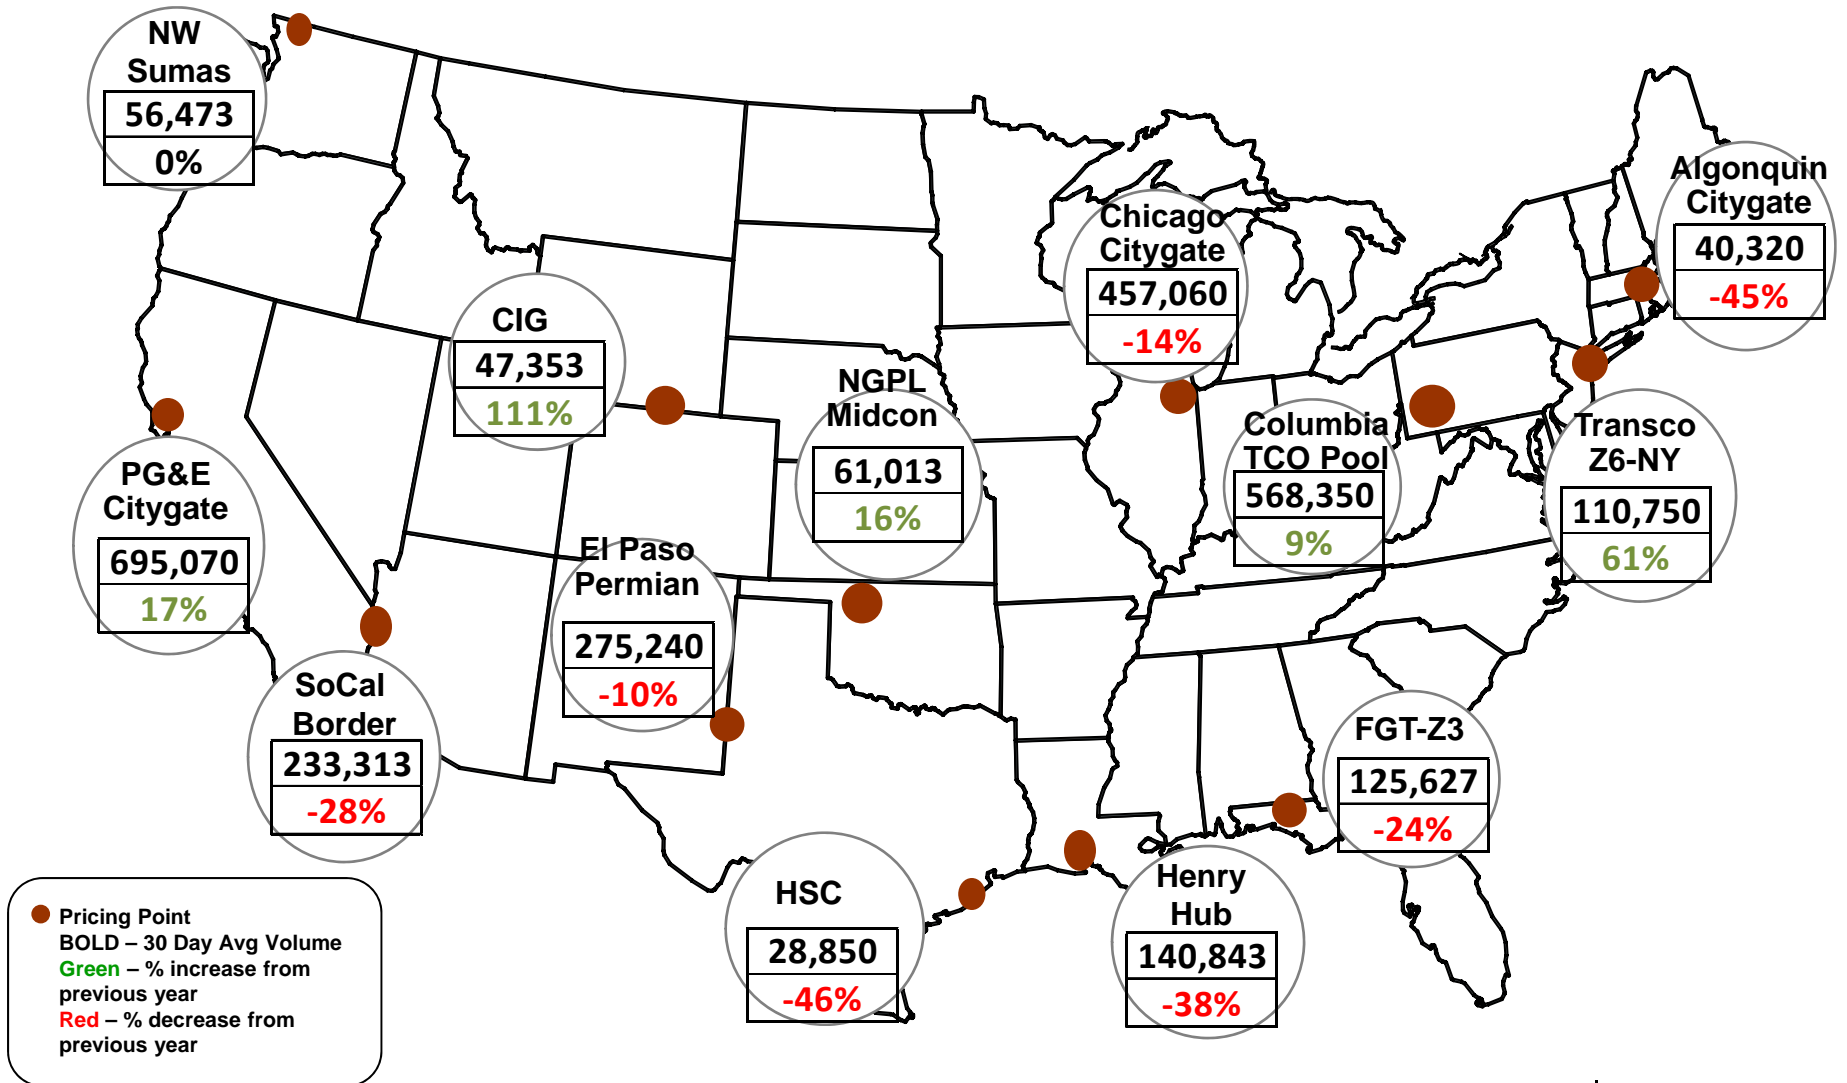

Federal Energy Regulatory Commission • Market Oversight • www.ferc.gov/oversight

Spot Natural Gas Trading Volumes 30 Day Average (MMBtus)

Source: ICE

Updated 4/13/2015