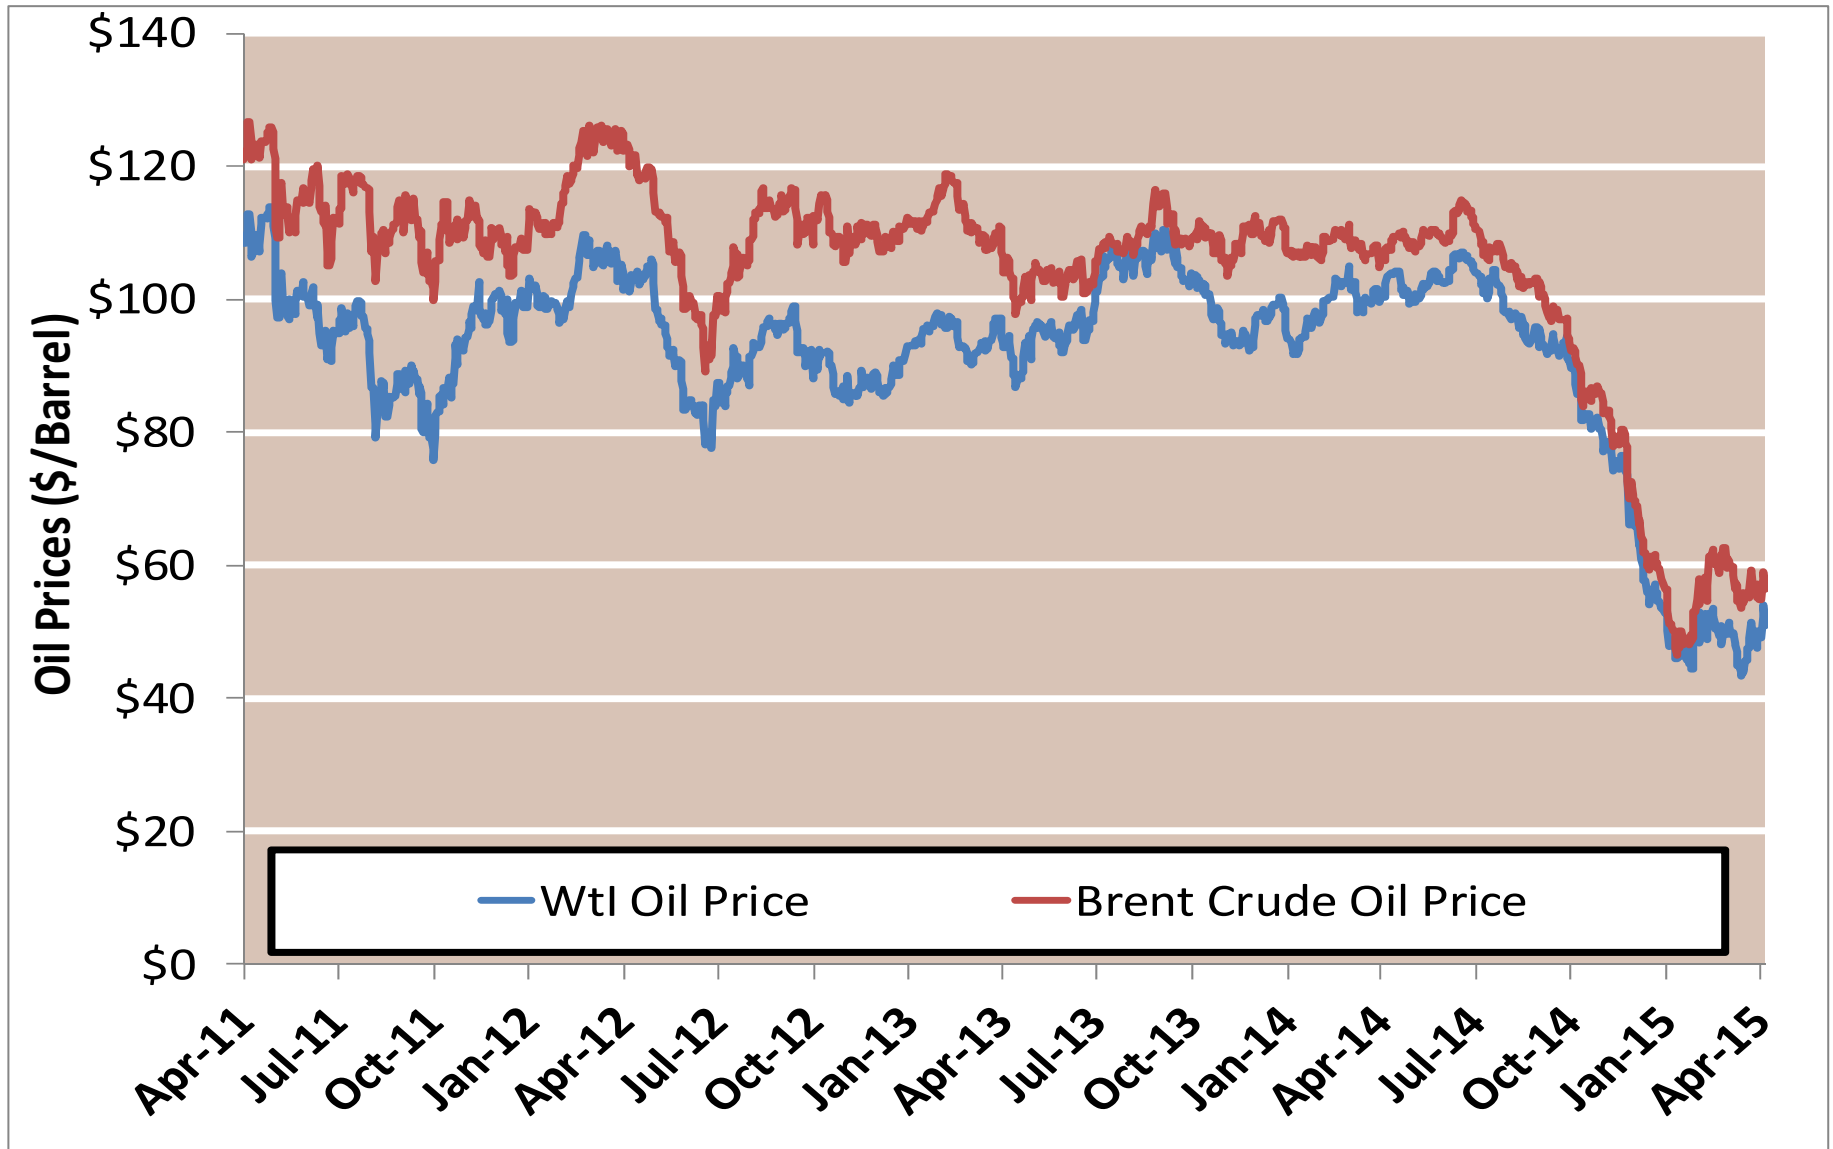

Federal Energy Regulatory Commission • Market Oversight • www.ferc.gov/oversight

Spot Natural Gas Prices 30 Day Average (\$/MMBtu)

Source: ICE

Updated 4/13/2015

Federal Energy Regulatory Commission • Market Oversight • www.ferc.gov/oversight

Spot Natural Gas Trading Volumes 30 Day Average (MMBtus)

Source: ICE

Updated 4/13/2015

Gas vs Coal

Nymex Futures Curves

Brent vs WTI

Nymex Settlement

Natural Gas Liquids (NGLs) Prices