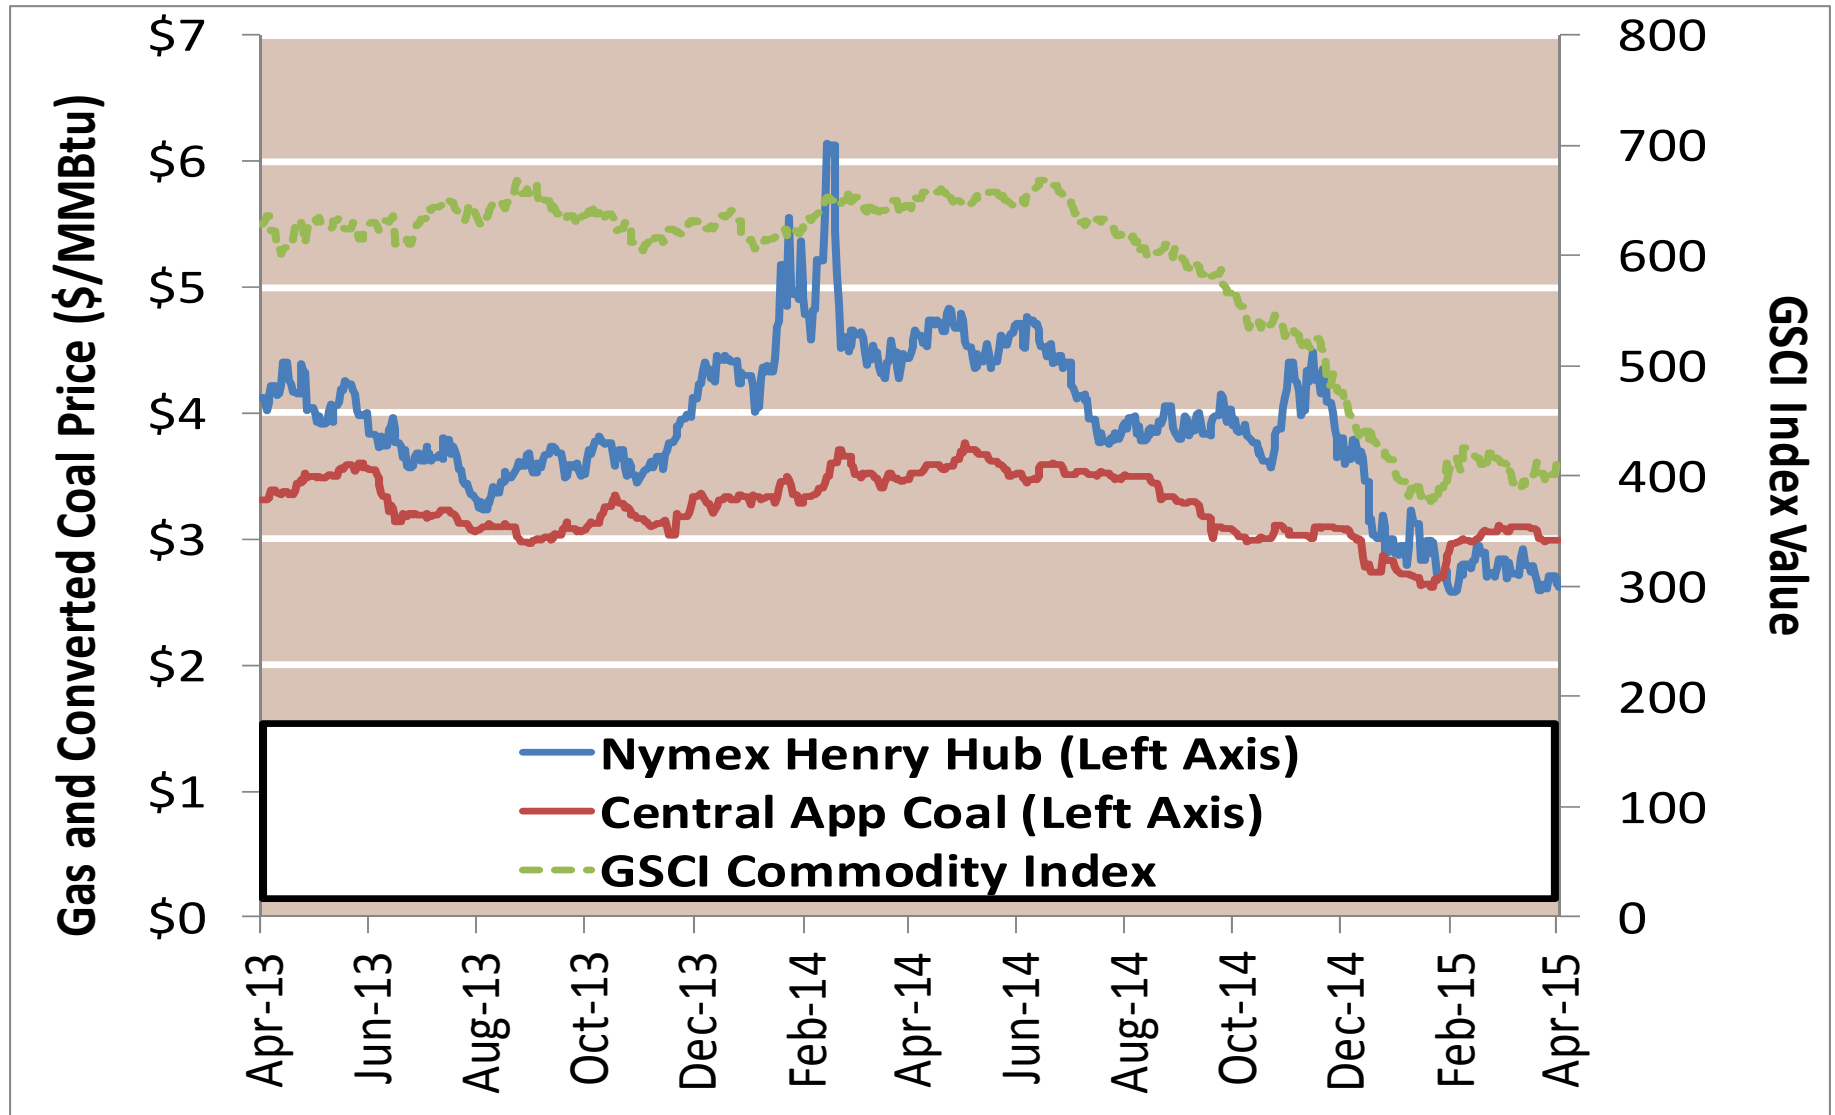

Cumulative HDDs by City 30 Day Intervals

● City Location

Last 30D
Lst yr 30D
5 Yr 30 D Avg

Source: Bloomberg Weather

Updated 4/13/2015

Cumulative CDDs by City 30 Day Intervals

Source: Bloomberg Weather

Updated 4/13/2015

Federal Energy Regulatory Commission • Market Oversight • www.ferc.gov/oversight

Spot Natural Gas Prices 30 Day Average (\$/MMBtu)

Source: ICE

Updated 4/13/2015

Federal Energy Regulatory Commission • Market Oversight • www.ferc.gov/oversight

Spot Natural Gas Trading Volumes 30 Day Average (MMBtus)

Source: ICE

Updated 4/13/2015

Gas vs Coal

Nymex Futures Curves

Brent vs WTI

Nymex Settlement

Natural Gas Liquids (NGLs) Prices