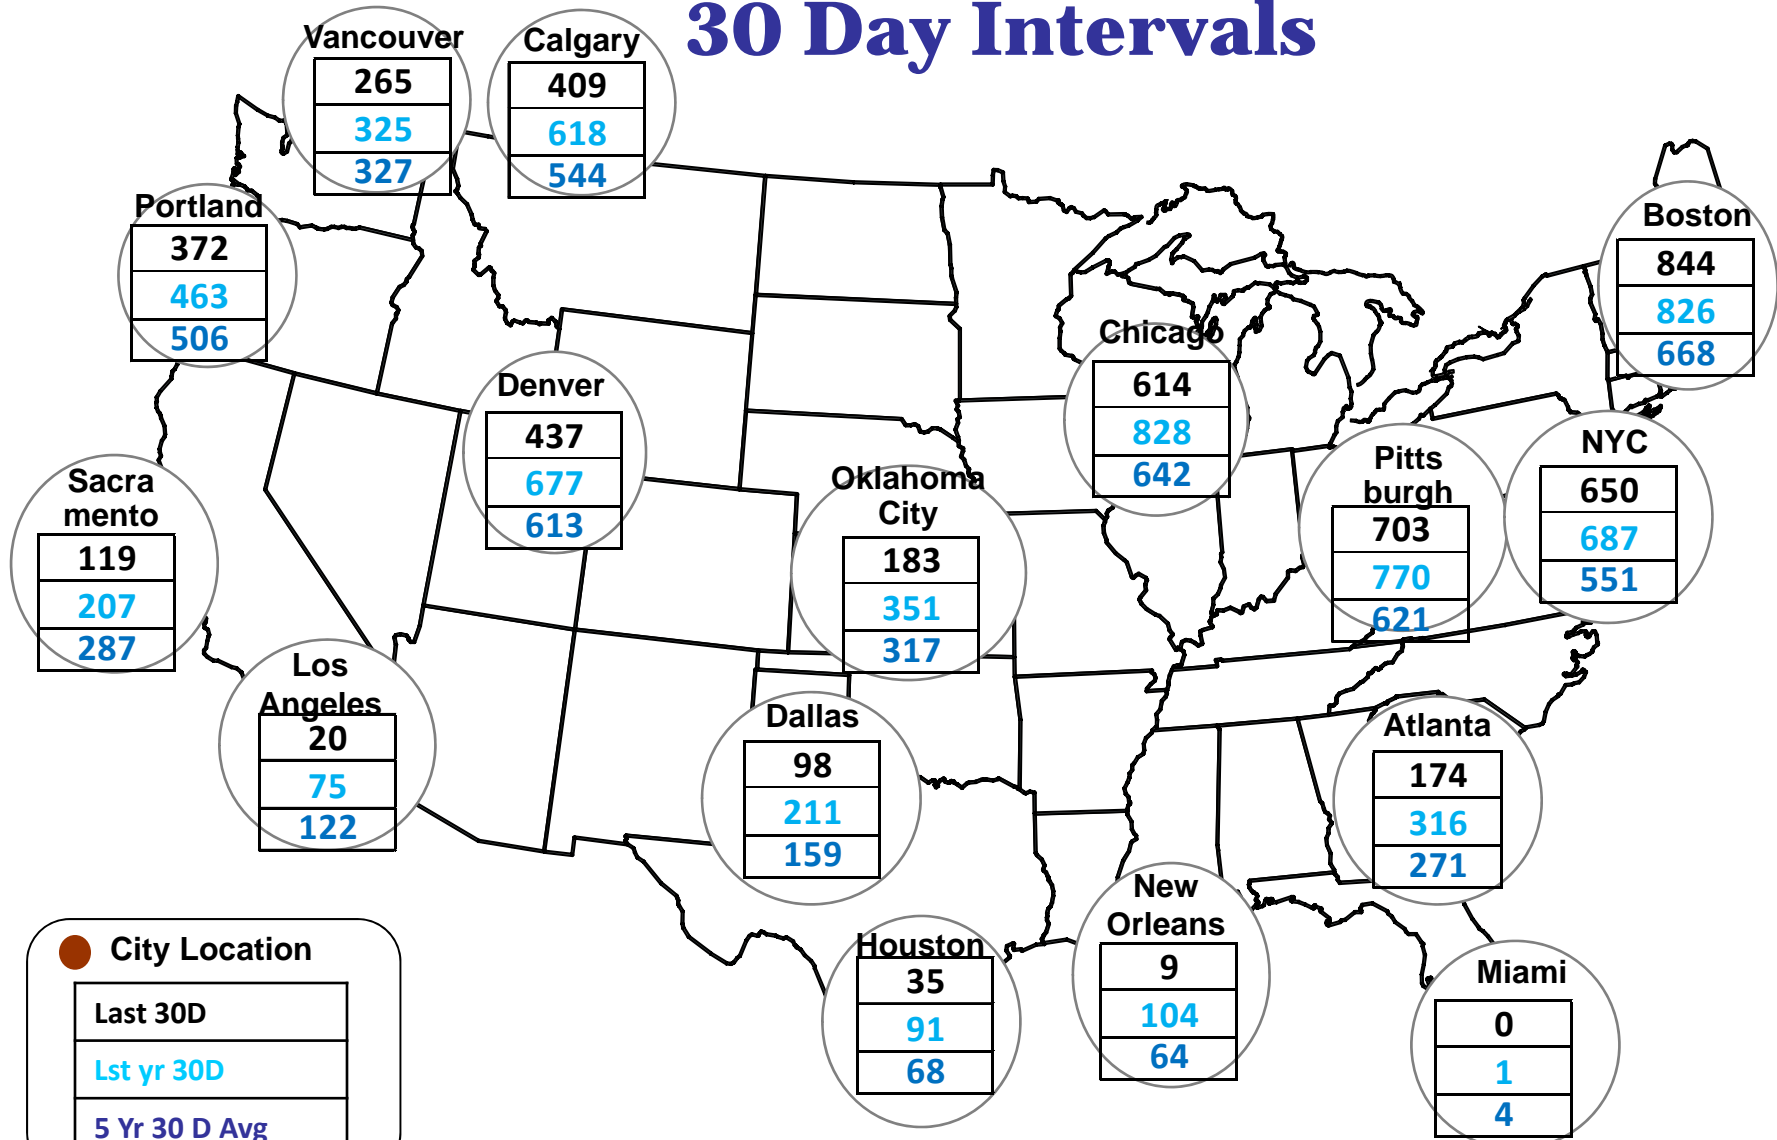

Cumulative HDDs by City 30 Day Intervals

● City Location

Last 30D
Lst yr 30D
5 Yr 30 D Avg

Source: Bloomberg Weather

Updated 4/13/2015

Cumulative CDDs by City 30 Day Intervals

Source: Bloomberg Weather

Updated 4/13/2015