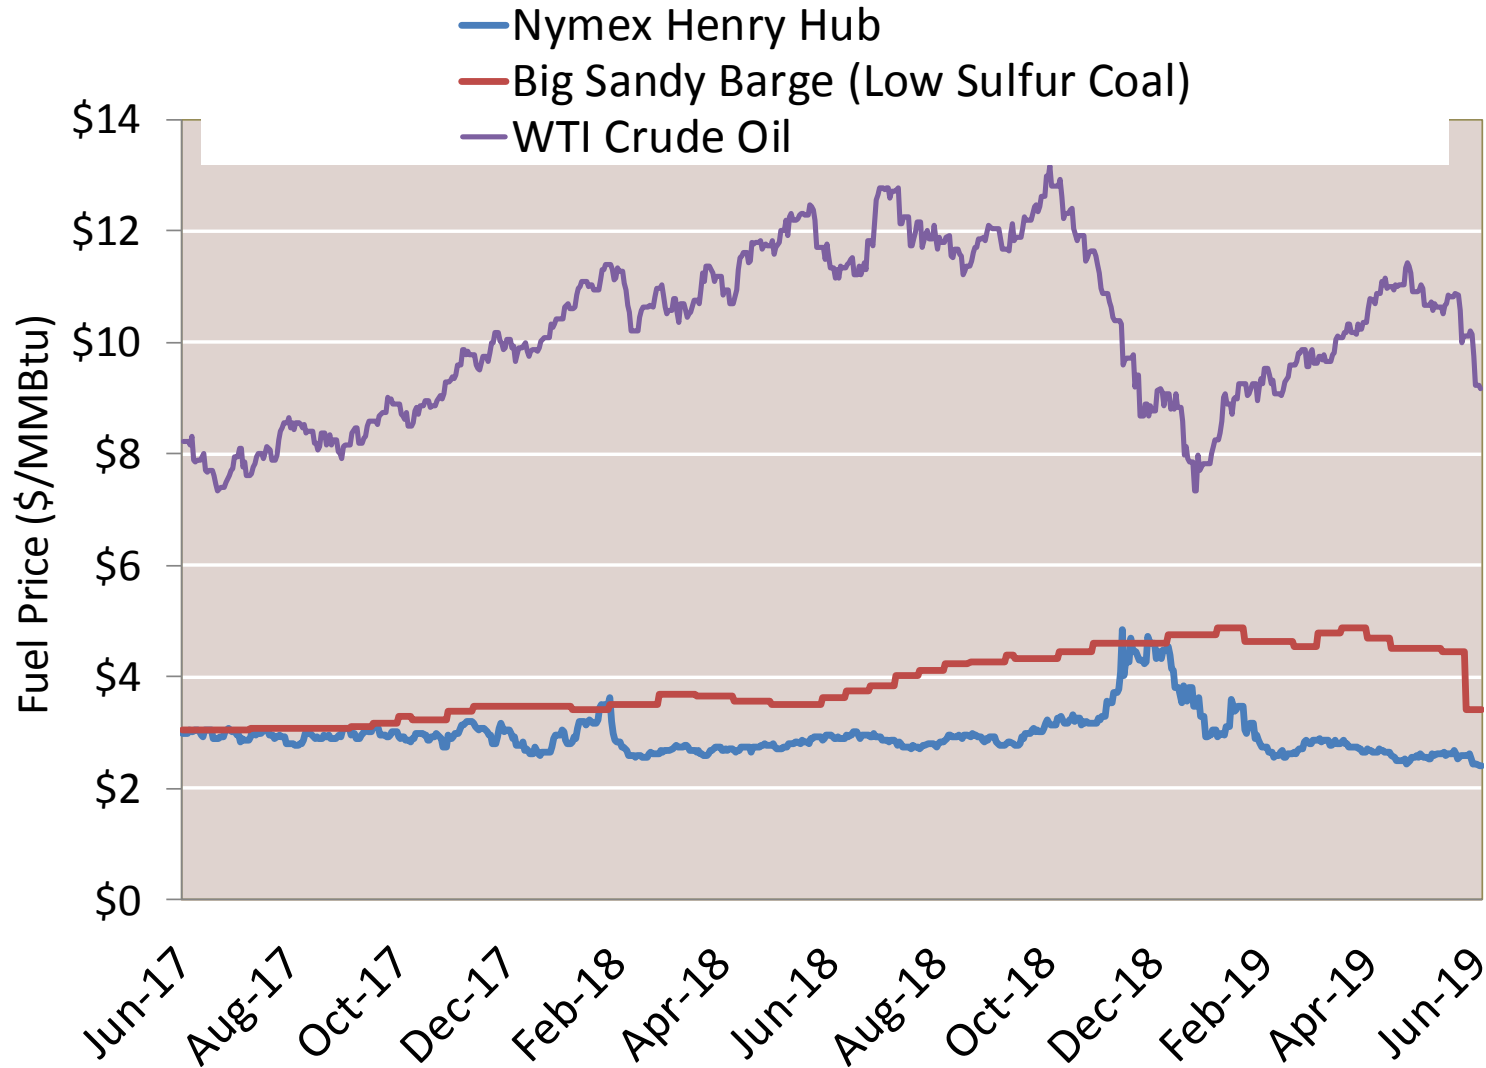

Cumulative HDDs by City 30 Day Intervals

Source: Bloomberg Weather Data

Updated Jul-2019

Cumulative CDDs by City 30 Day Intervals

Source: Bloomberg Weather Data

Updated Jul-2019

Day Ahead Natural Gas Prices 30 Day Average (\$/MMBtu)

Natural Gas, Coal and Oil Prices (Converted)

Nymex Futures Curves

Brent vs WTI

Nymex Settlement

Natural Gas Liquids (NGLs) Prices