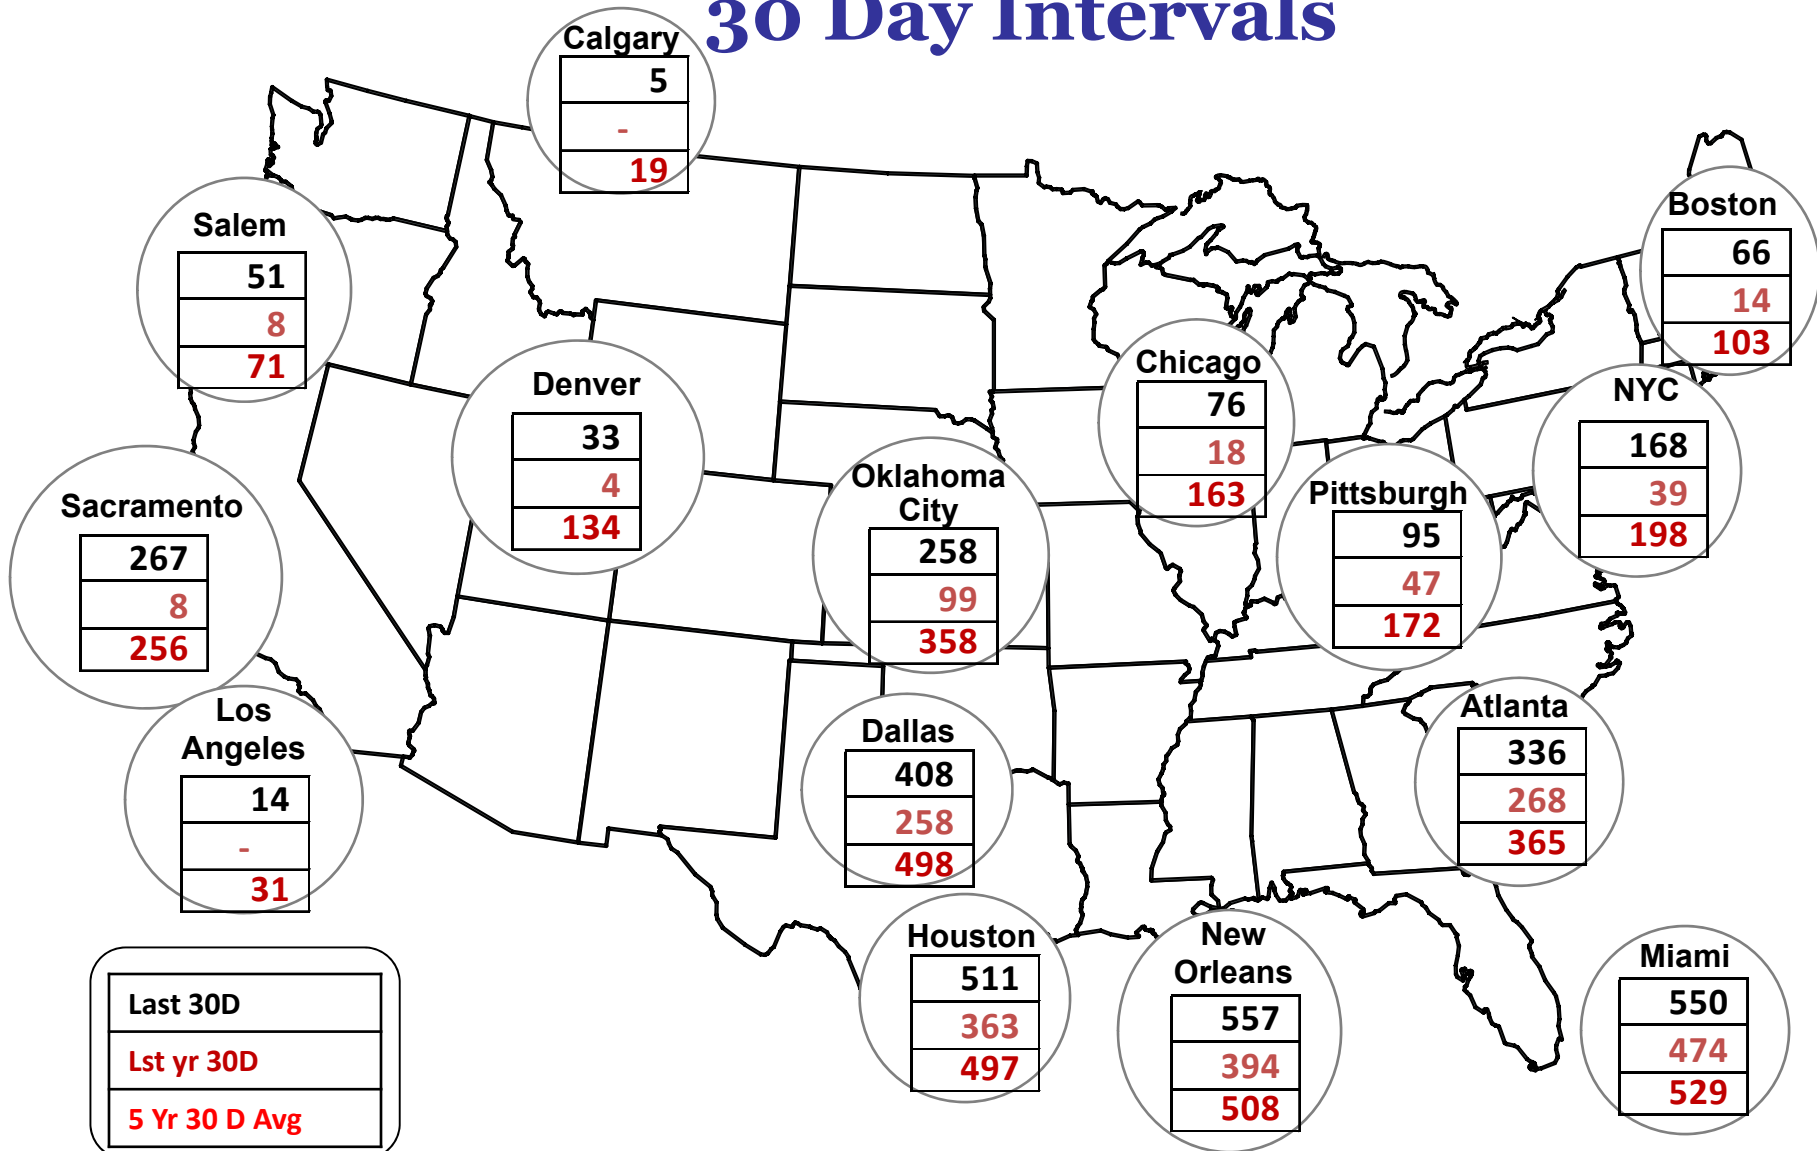

Cumulative HDDs by City 30 Day Intervals

Source: Bloomberg Weather Data

Updated Jul-2019

Cumulative CDDs by City 30 Day Intervals

Source: Bloomberg Weather Data

Updated Jul-2019

Day Ahead Natural Gas Prices 30 Day Average (\$/MMBtu)

Natural Gas, Coal and Oil Prices (Converted)

Nymex Futures Curves

Brent vs WTI

Nymex Settlement

Natural Gas Liquids (NGLs) Prices