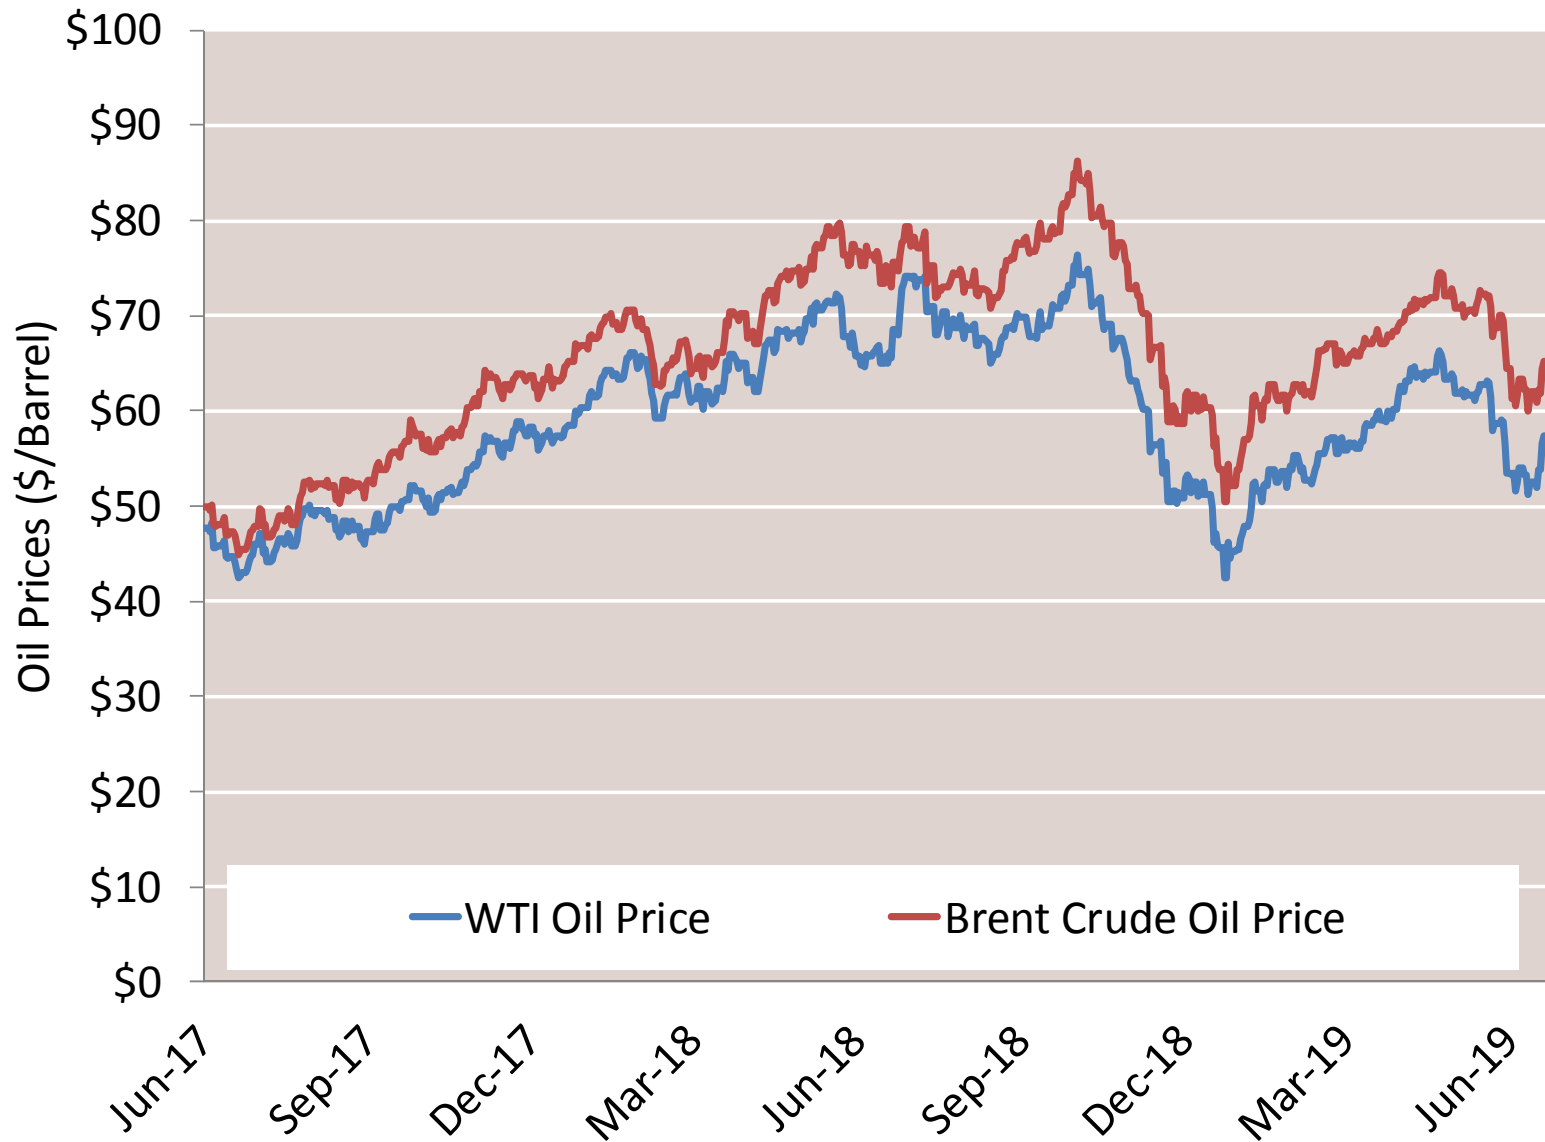

Brent vs WTI