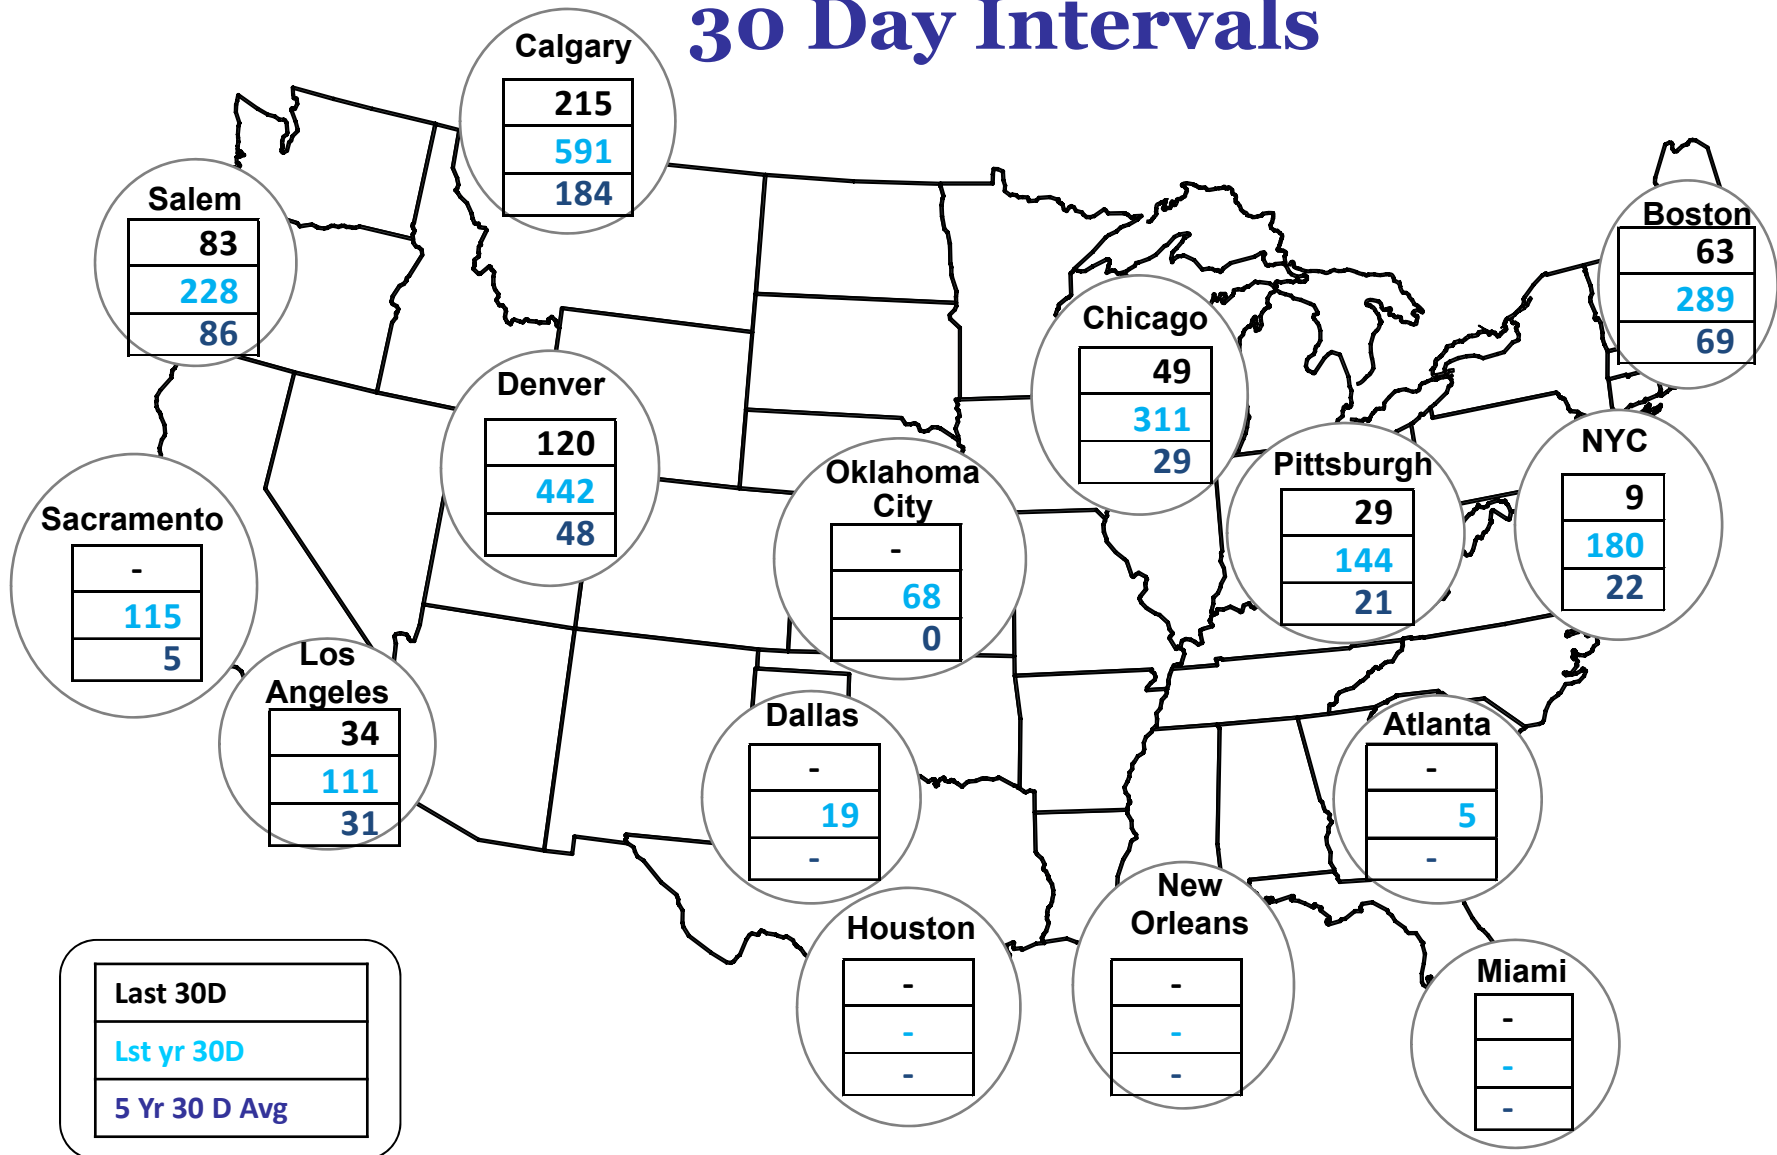

Cumulative HDDs by City 30 Day Intervals

Source: Bloomberg Weather Data

Updated Jul-2019

Cumulative CDDs by City 30 Day Intervals

Source: Bloomberg Weather Data

Updated Jul-2019

Day Ahead Natural Gas Prices 30 Day Average (\$/MMBtu)