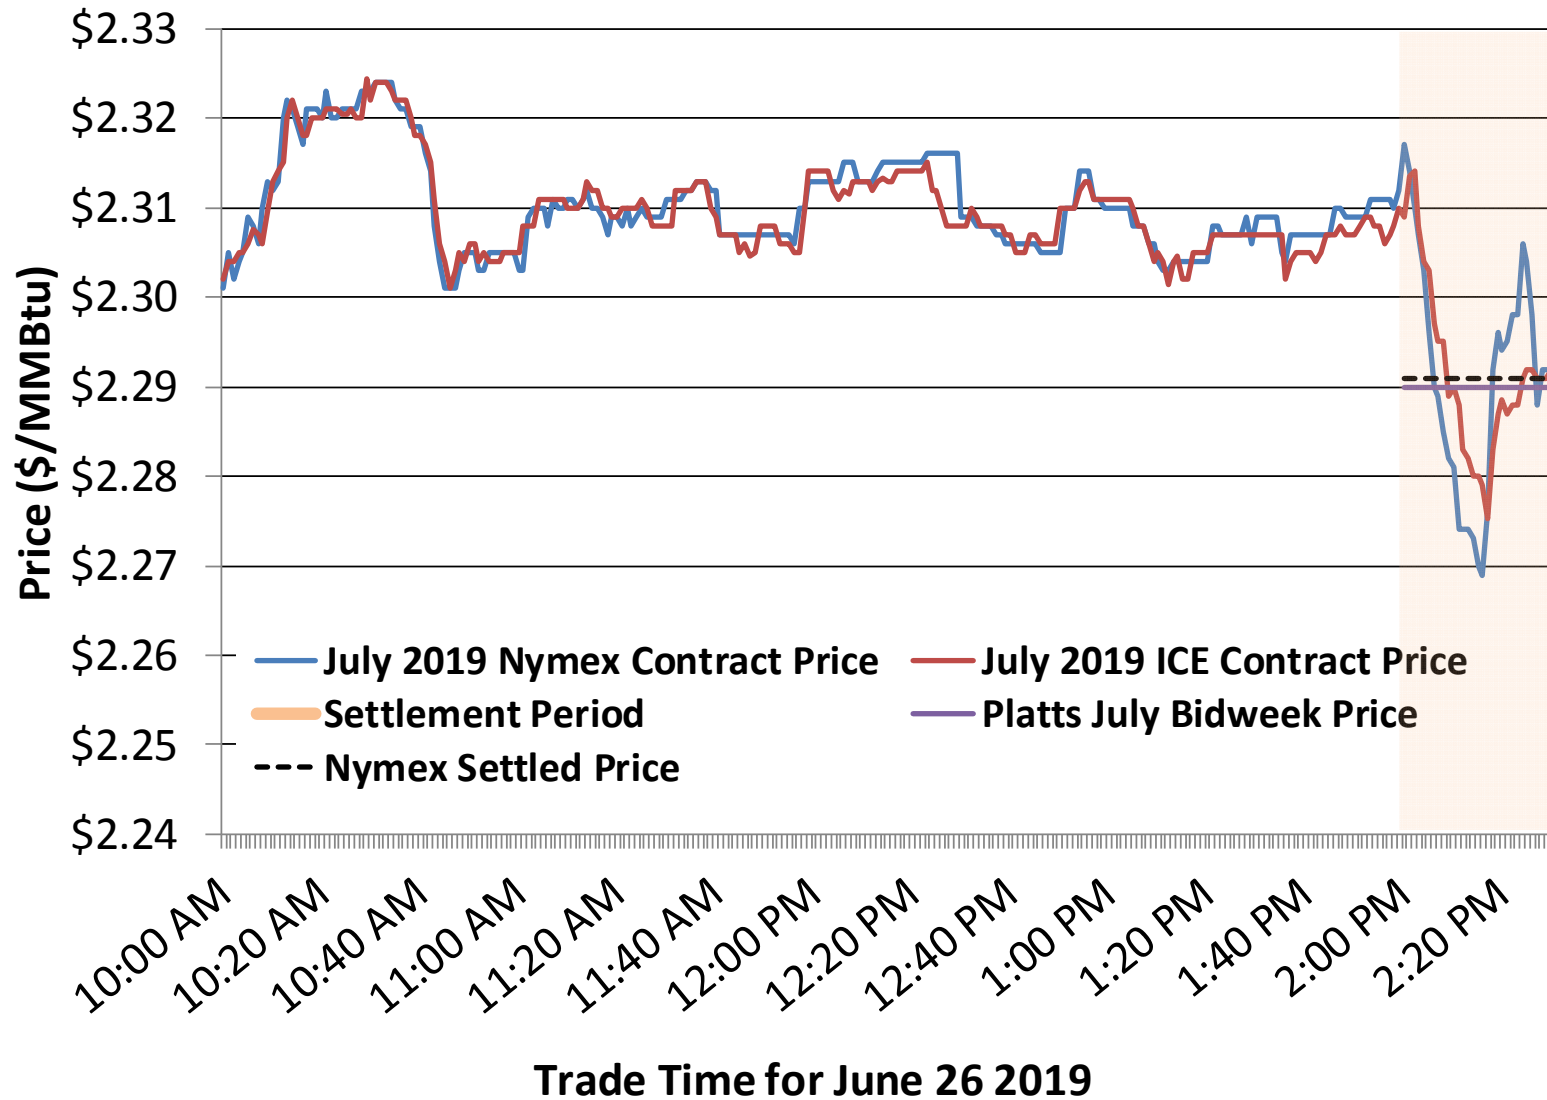

Cumulative HDDs by City 30 Day Intervals

Source: Bloomberg Weather Data

Updated Jul-2019

Cumulative CDDs by City 30 Day Intervals

Source: Bloomberg Weather Data

Updated Jul-2019

Day Ahead Natural Gas Prices 30 Day Average (\$/MMBtu)

Natural Gas, Coal and Oil Prices (Converted)

Nymex Futures Curves

Brent vs WTI

Nymex Settlement

Natural Gas Liquids (NGLs) Prices