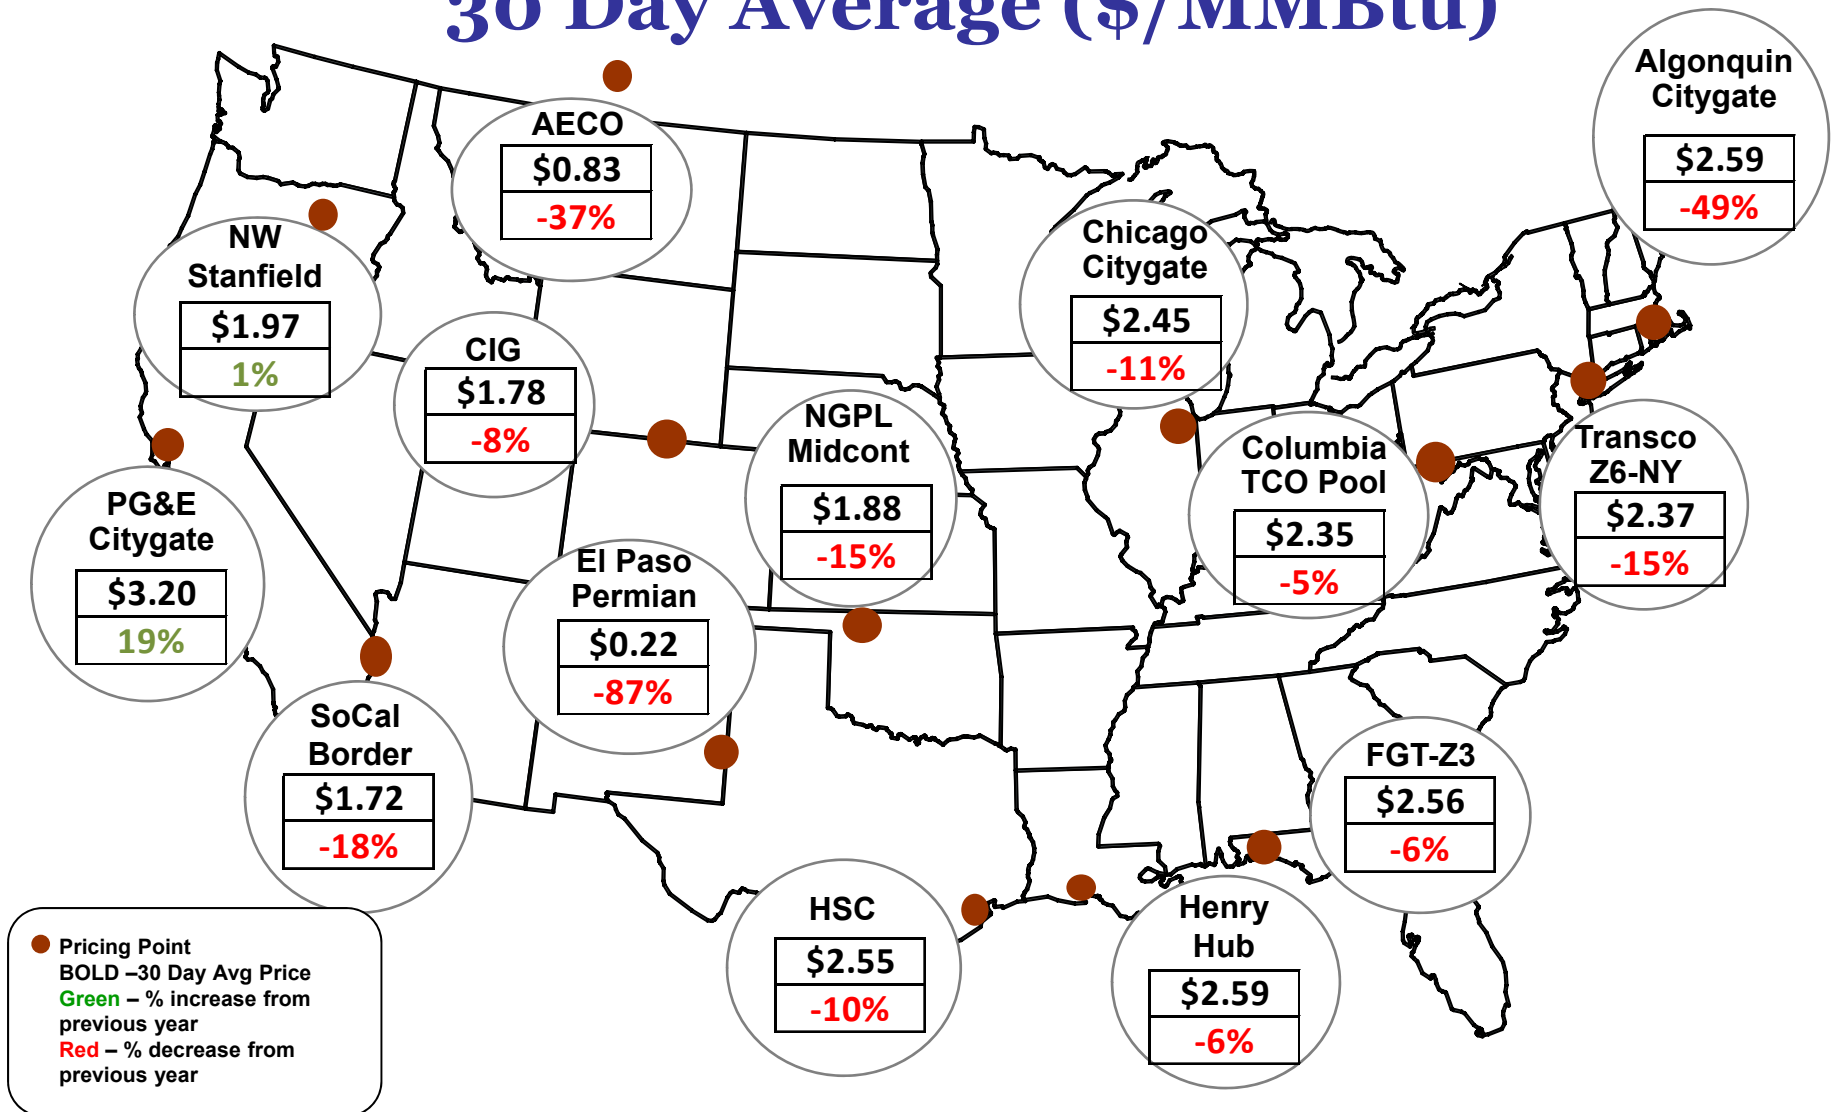

Cumulative HDDs by City 30 Day Intervals

Source: Bloomberg Weather Data

Updated Jul-2019

Cumulative CDDs by City 30 Day Intervals

Source: Bloomberg Weather Data

Updated Jul-2019

Day Ahead Natural Gas Prices 30 Day Average (\$/MMBtu)

Natural Gas, Coal and Oil Prices (Converted)

Nymex Futures Curves

Brent vs WTI

Nymex Settlement

Natural Gas Liquids (NGLs) Prices