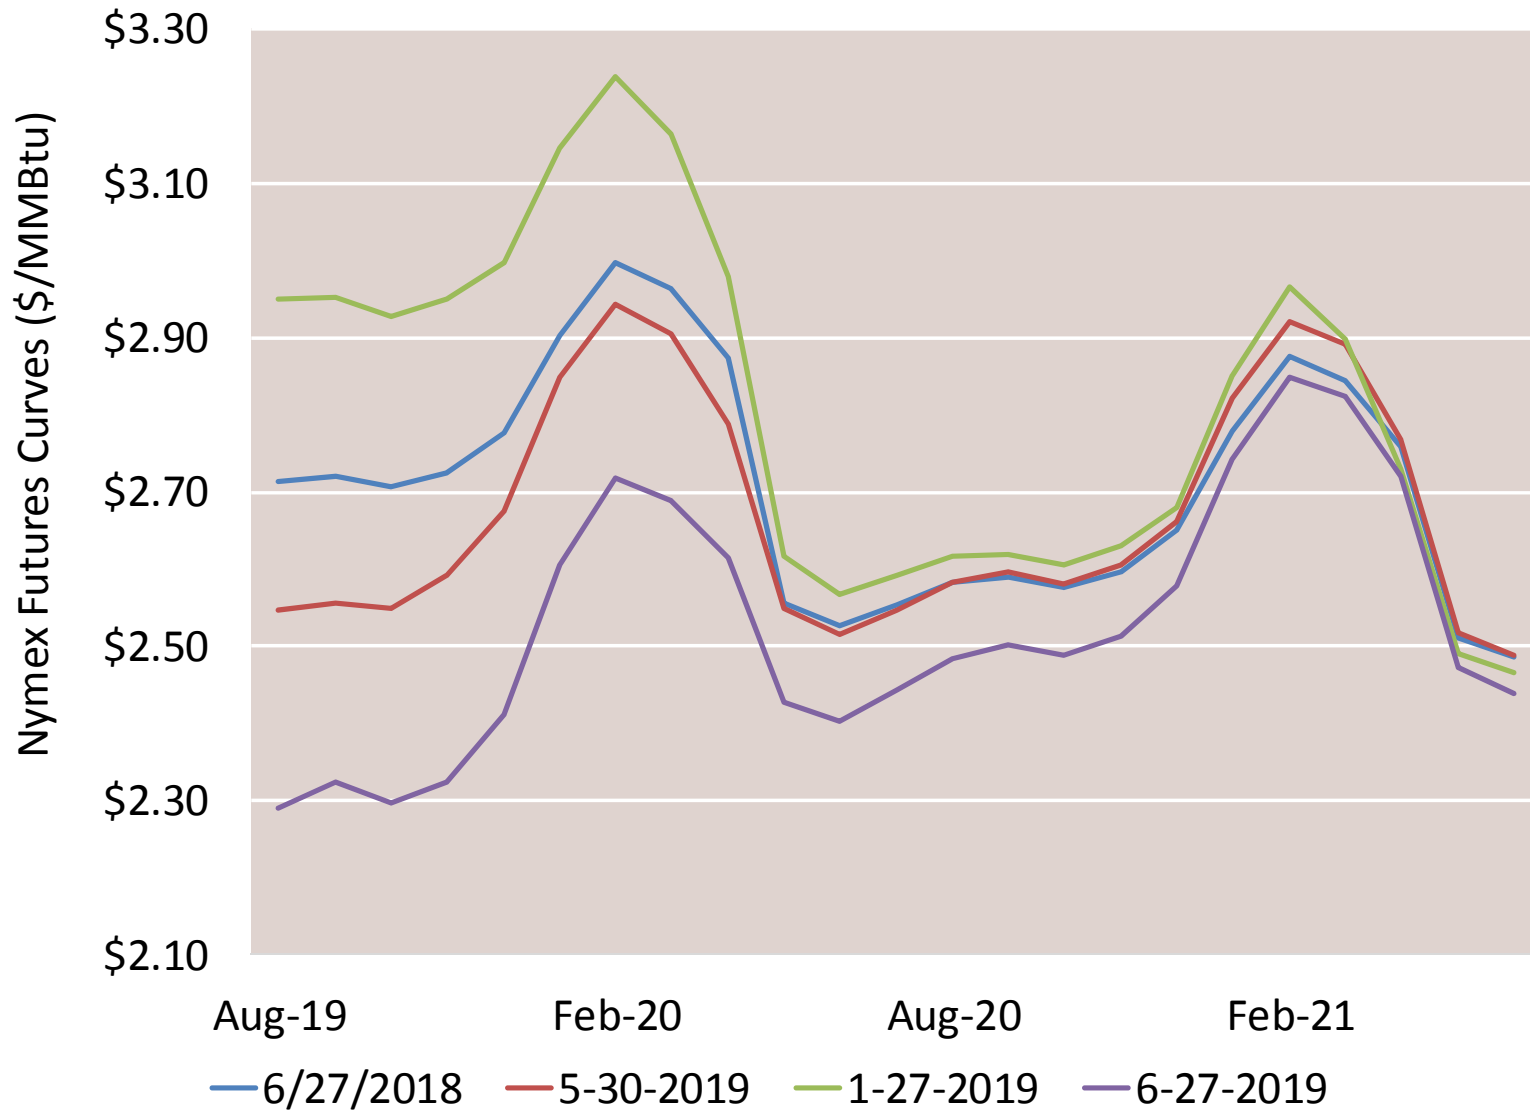

Cumulative HDDs by City 30 Day Intervals

Source: Bloomberg Weather Data

Updated Jul-2019

Cumulative CDDs by City 30 Day Intervals

Source: Bloomberg Weather Data

Updated Jul-2019

Day Ahead Natural Gas Prices 30 Day Average (\$/MMBtu)

Natural Gas, Coal and Oil Prices (Converted)

Nymex Futures Curves

Brent vs WTI

Nymex Settlement

Natural Gas Liquids (NGLs) Prices