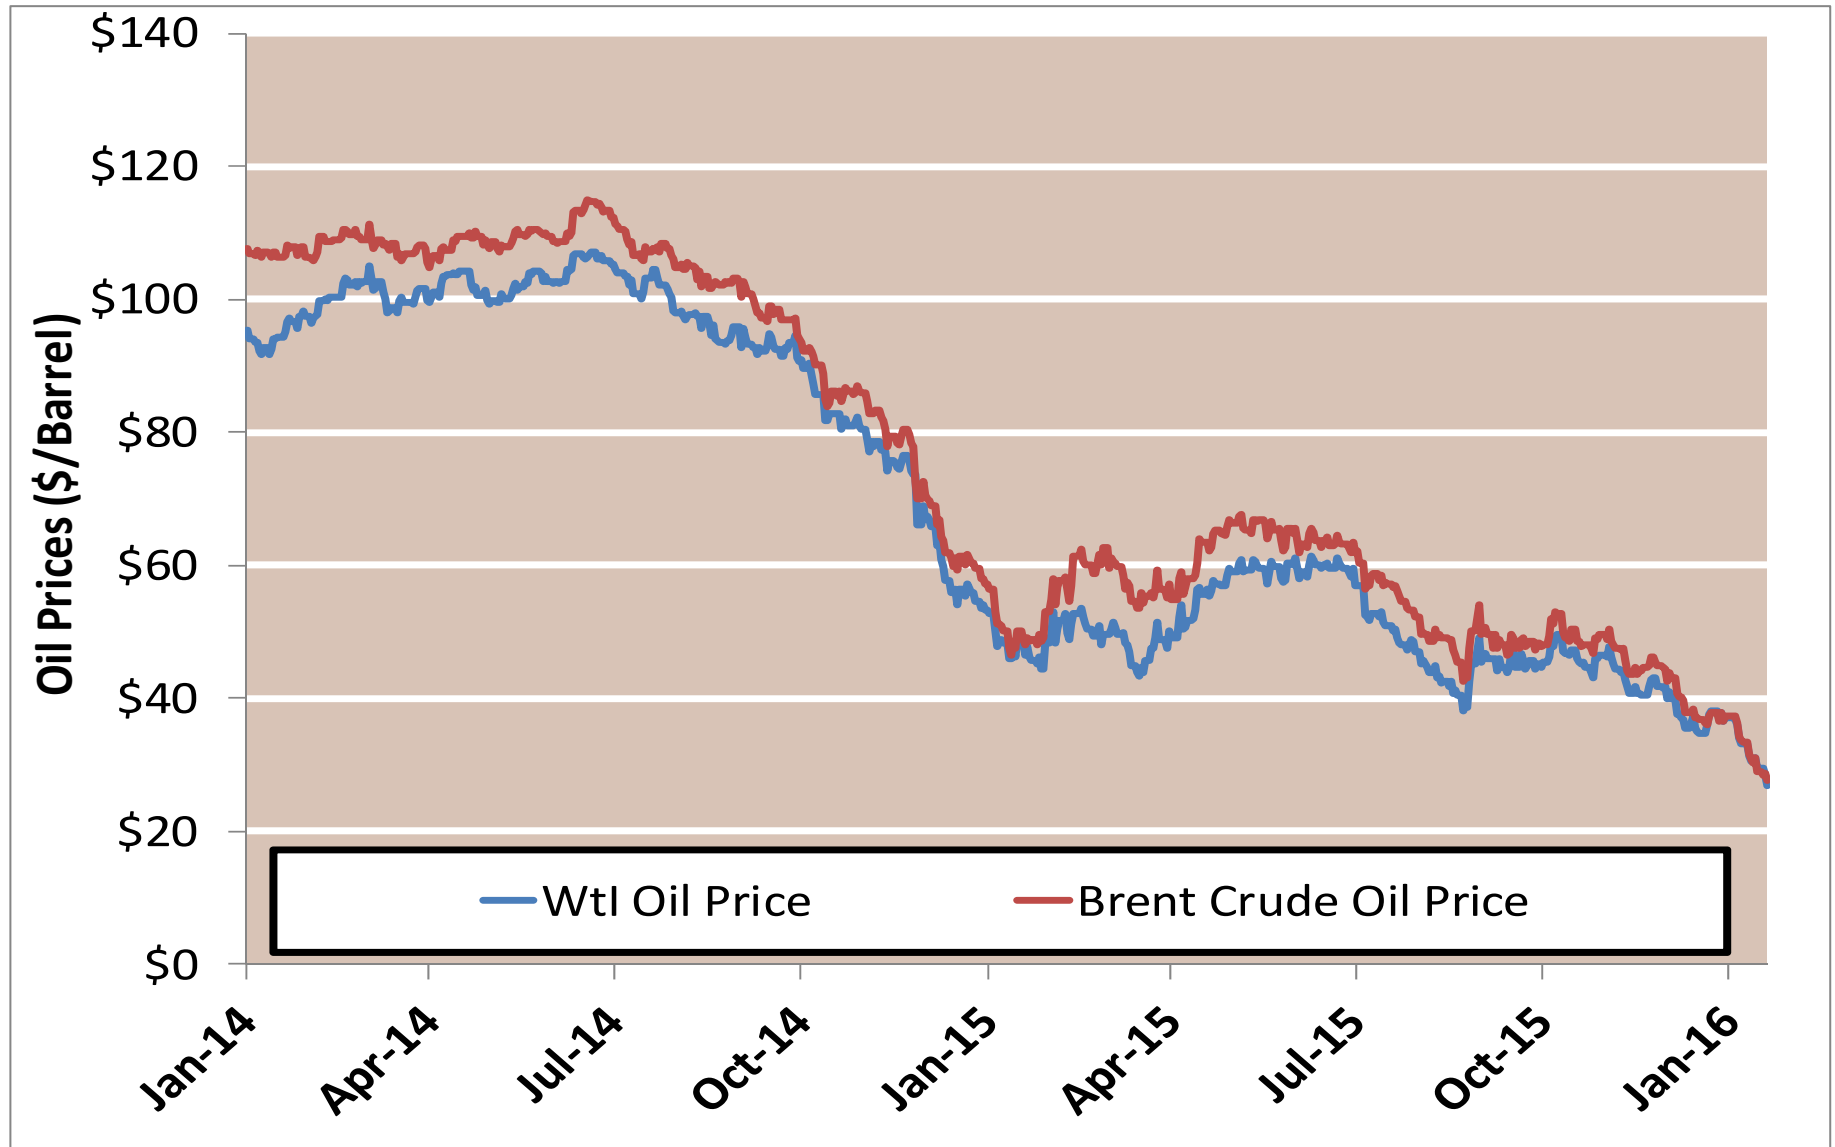

Federal Energy Regulatory Commission • Market Oversight • www.ferc.gov/oversight

Spot Natural Gas Prices 30 Day Average (\$/MMBtu)

Source: ICE

Updated 1/20/2016

Federal Energy Regulatory Commission • Market Oversight • www.ferc.gov/oversight

Spot Natural Gas Trading Volumes 30 Day Average (MMBtus)

Source: ICE

Updated 1/20/2016

Gas vs Coal

Nymex Futures Curves

Brent vs WTI

Nymex Settlement

Natural Gas Liquids (NGLs) Prices