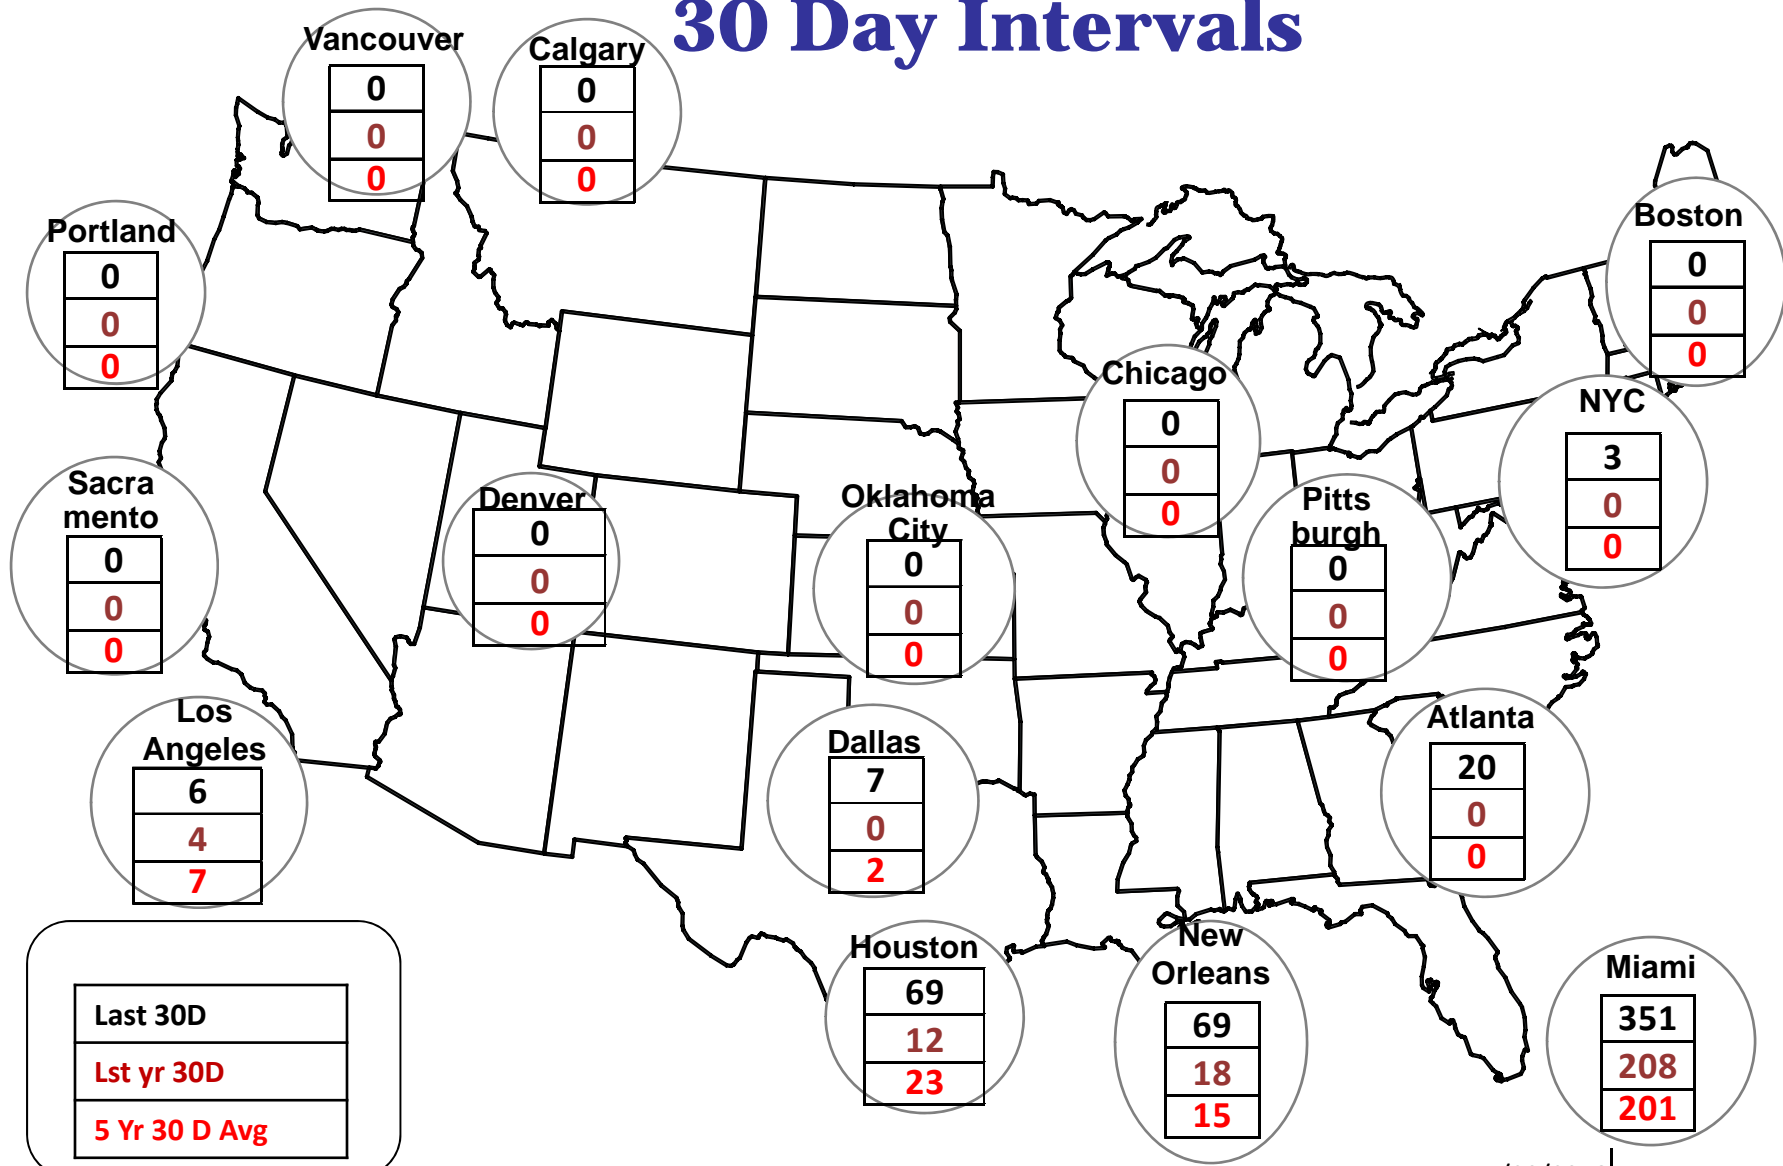

Cumulative HDDs by City 30 Day Intervals

● City Location

Last 30D
Lst yr 30D
5 Yr 30 D Avg

Source: Bloomberg Weather

Updated 1/20/2016

Cumulative CDDs by City 30 Day Intervals

Source: Bloomberg Weather

Updated 1/20/2016

Federal Energy Regulatory Commission • Market Oversight • www.ferc.gov/oversight

Spot Natural Gas Prices 30 Day Average (\$/MMBtu)

Source: ICE

Updated 1/20/2016

Federal Energy Regulatory Commission • Market Oversight • www.ferc.gov/oversight