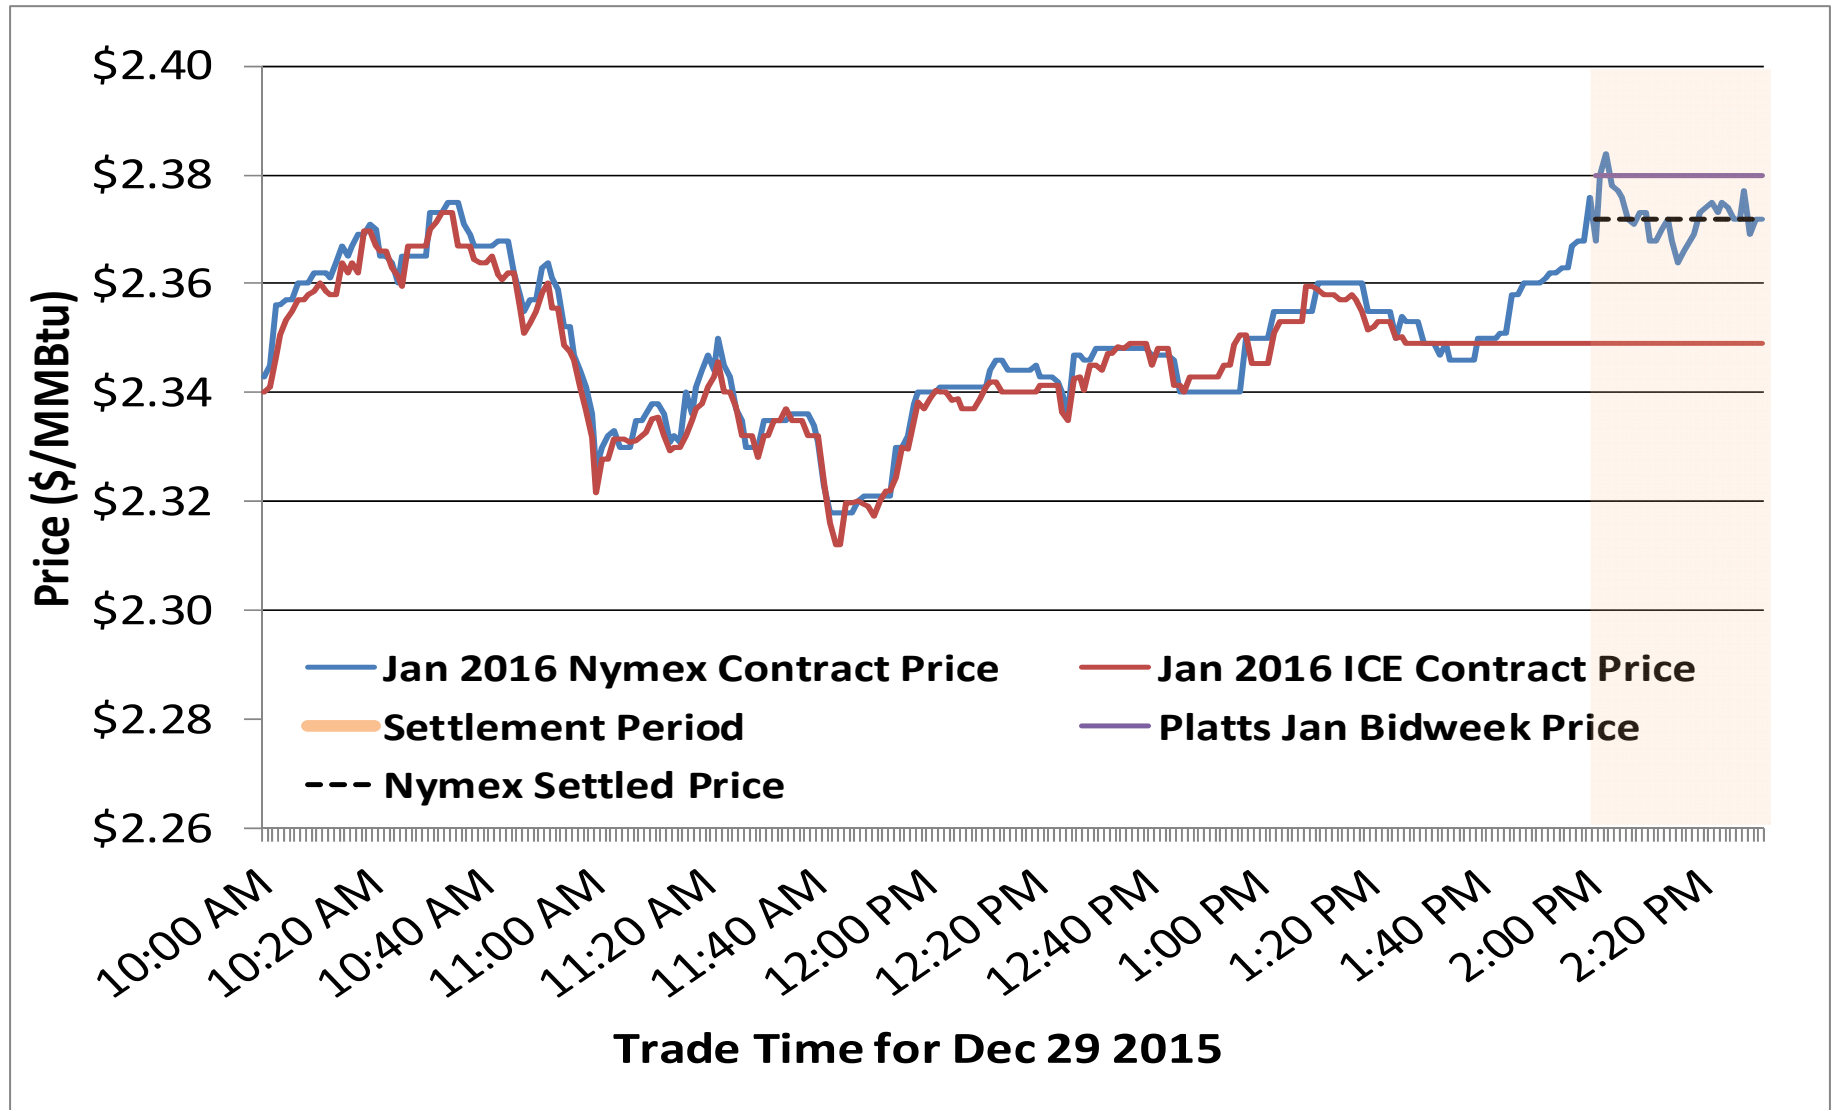

Federal Energy Regulatory Commission • Market Oversight • www.ferc.gov/oversight

Spot Natural Gas Prices 30 Day Average (\$/MMBtu)

Source: ICE

Updated 1/20/2016

Federal Energy Regulatory Commission • Market Oversight • www.ferc.gov/oversight

Spot Natural Gas Trading Volumes 30 Day Average (MMBtus)

Source: ICE

Updated 1/20/2016

Gas vs Coal

Nymex Futures Curves

Brent vs WTI

Nymex Settlement

Natural Gas Liquids (NGLs) Prices