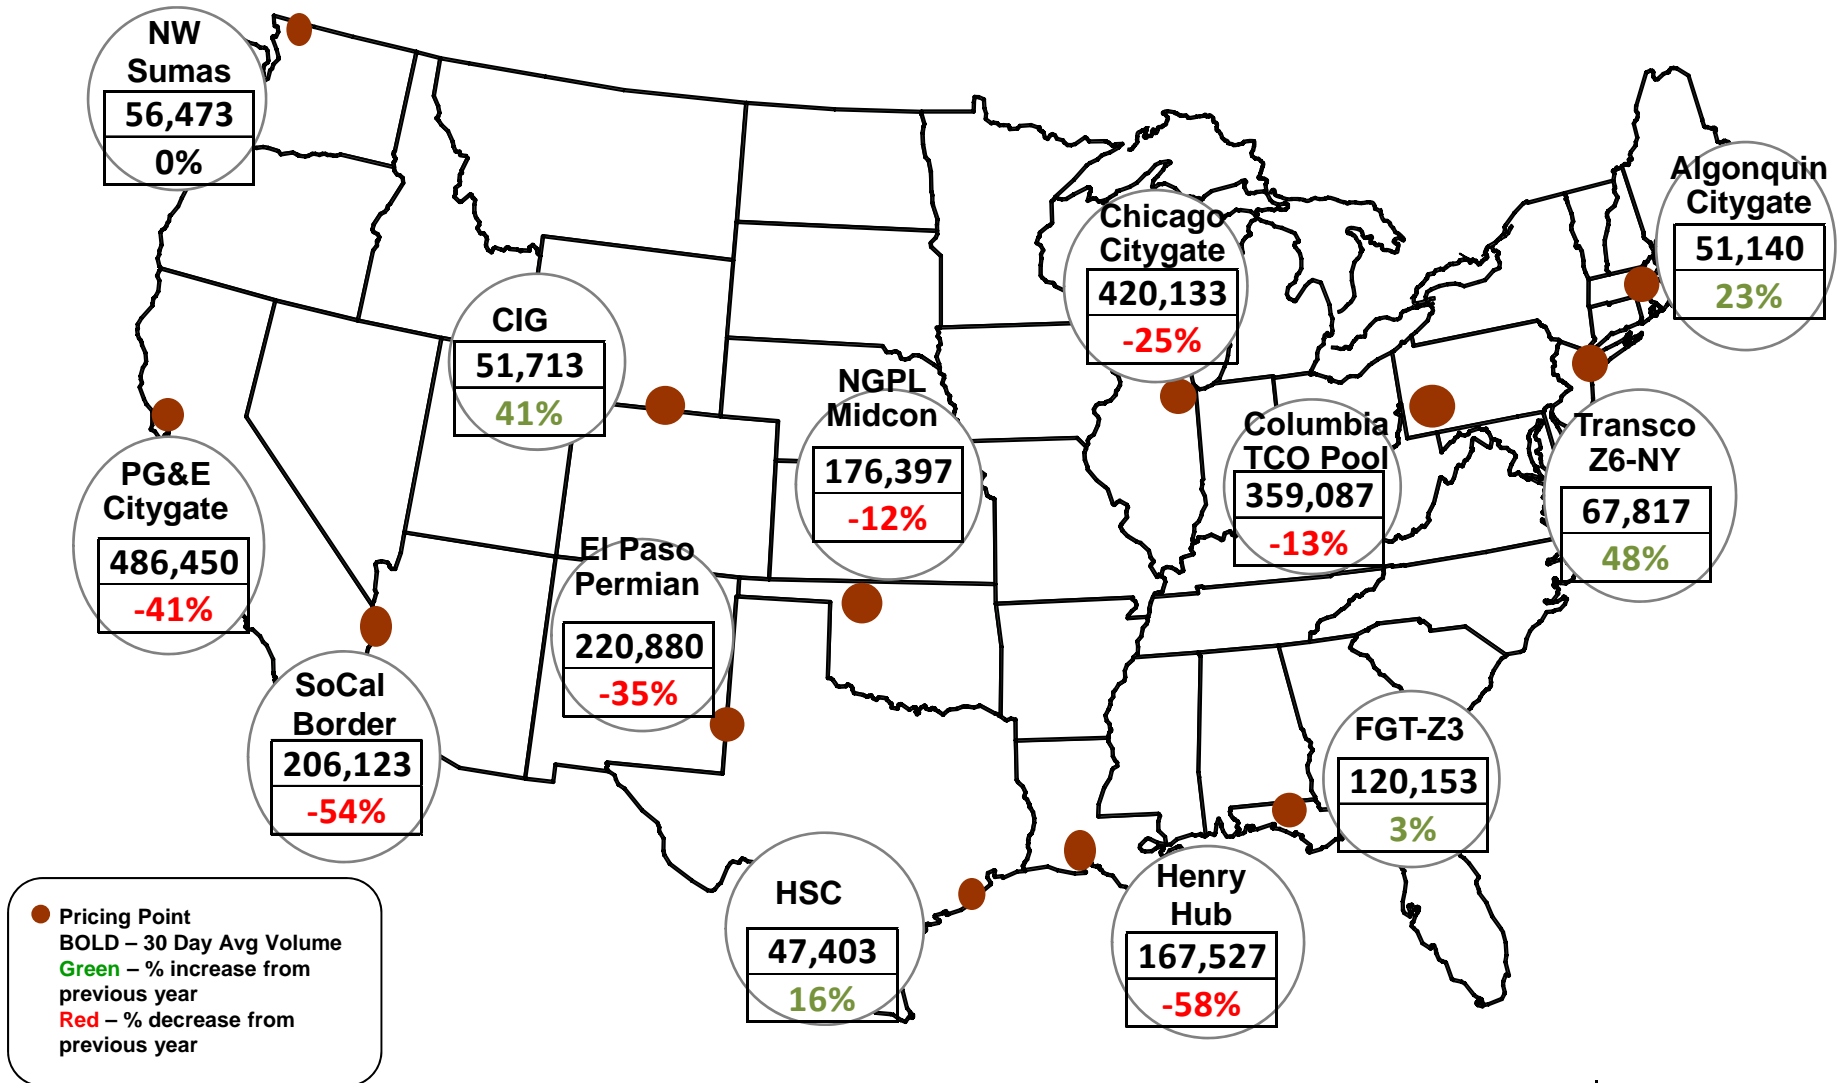

Federal Energy Regulatory Commission • Market Oversight • www.ferc.gov/oversight

Spot Natural Gas Trading Volumes 30 Day Average (MMBtus)

Source: ICE

Updated 1/20/2016