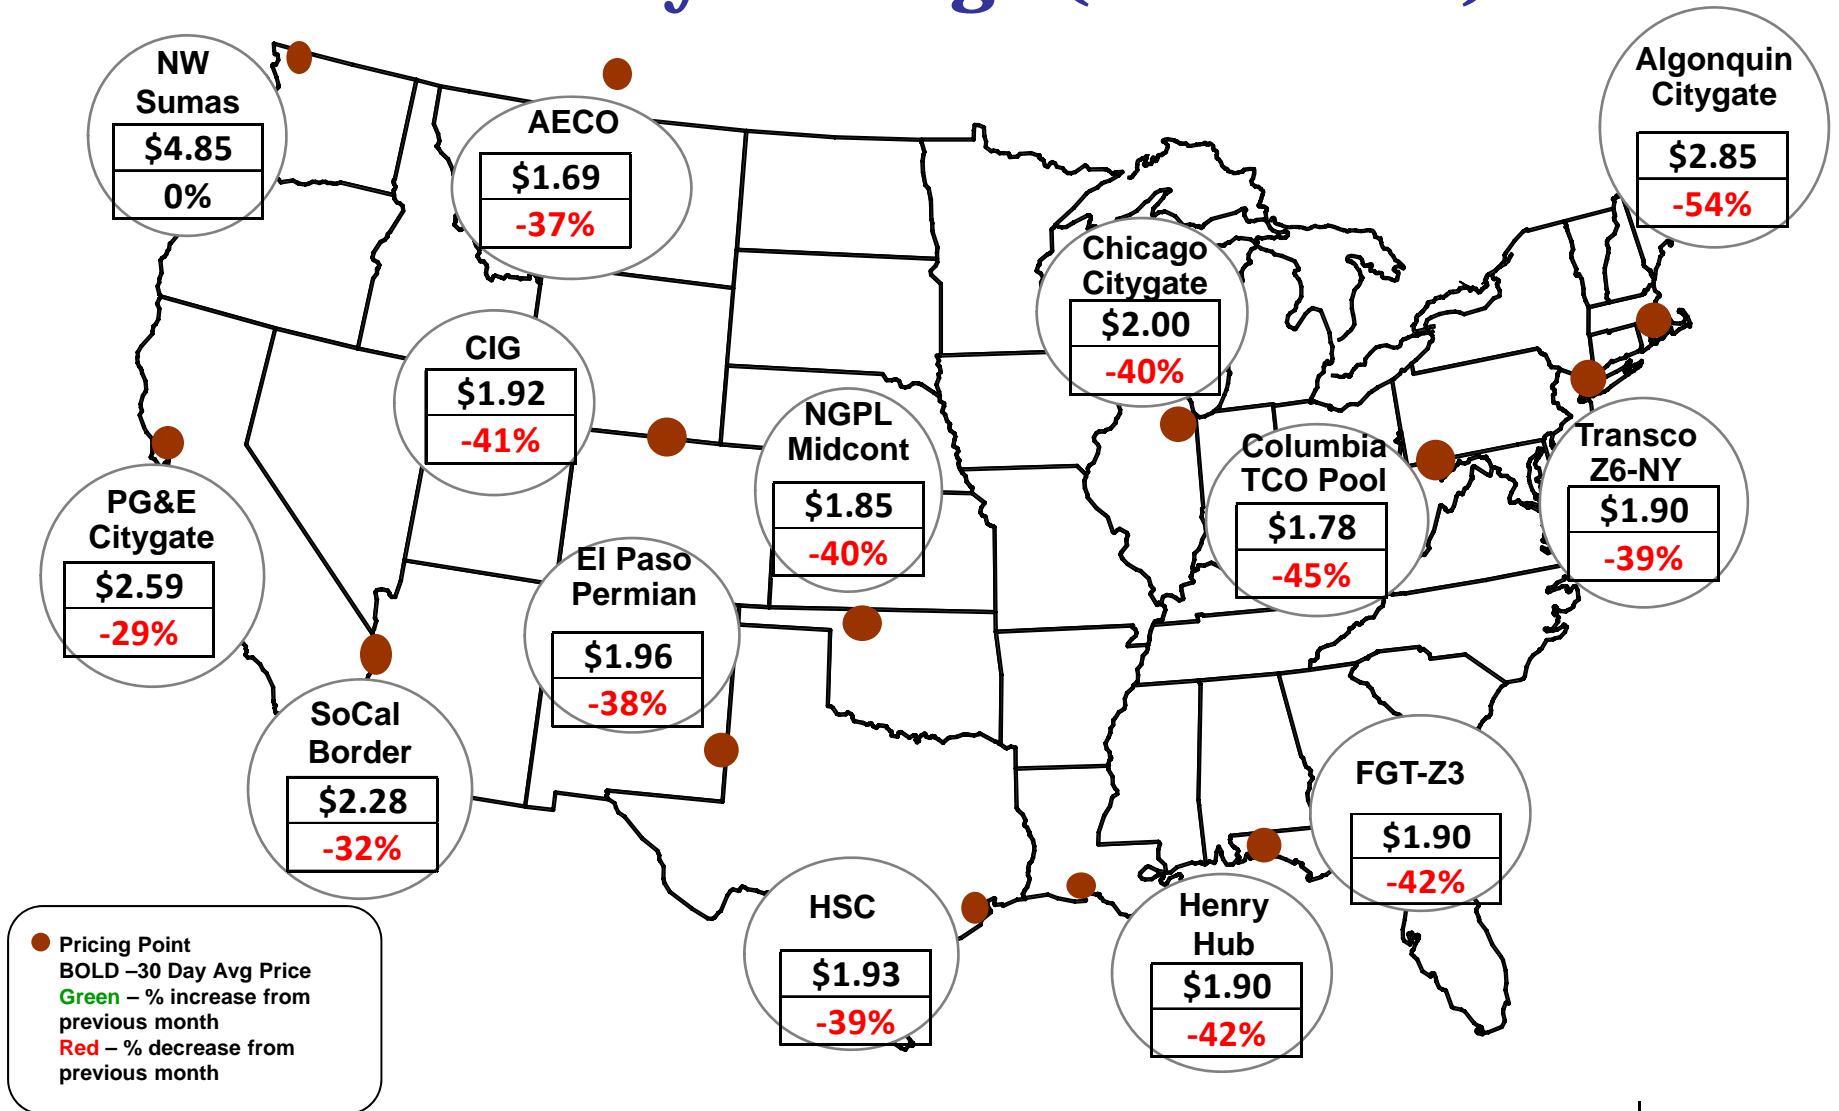

Cumulative HDDs by City 30 Day Intervals

● City Location

Last 30D
Lst yr 30D
5 Yr 30 D Avg

Source: Bloomberg Weather

Updated 1/20/2016

Cumulative CDDs by City 30 Day Intervals

Source: Bloomberg Weather

Updated 1/20/2016

Federal Energy Regulatory Commission • Market Oversight • www.ferc.gov/oversight

Spot Natural Gas Prices 30 Day Average (\$/MMBtu)

Source: ICE

Updated 1/20/2016

Federal Energy Regulatory Commission • Market Oversight • www.ferc.gov/oversight