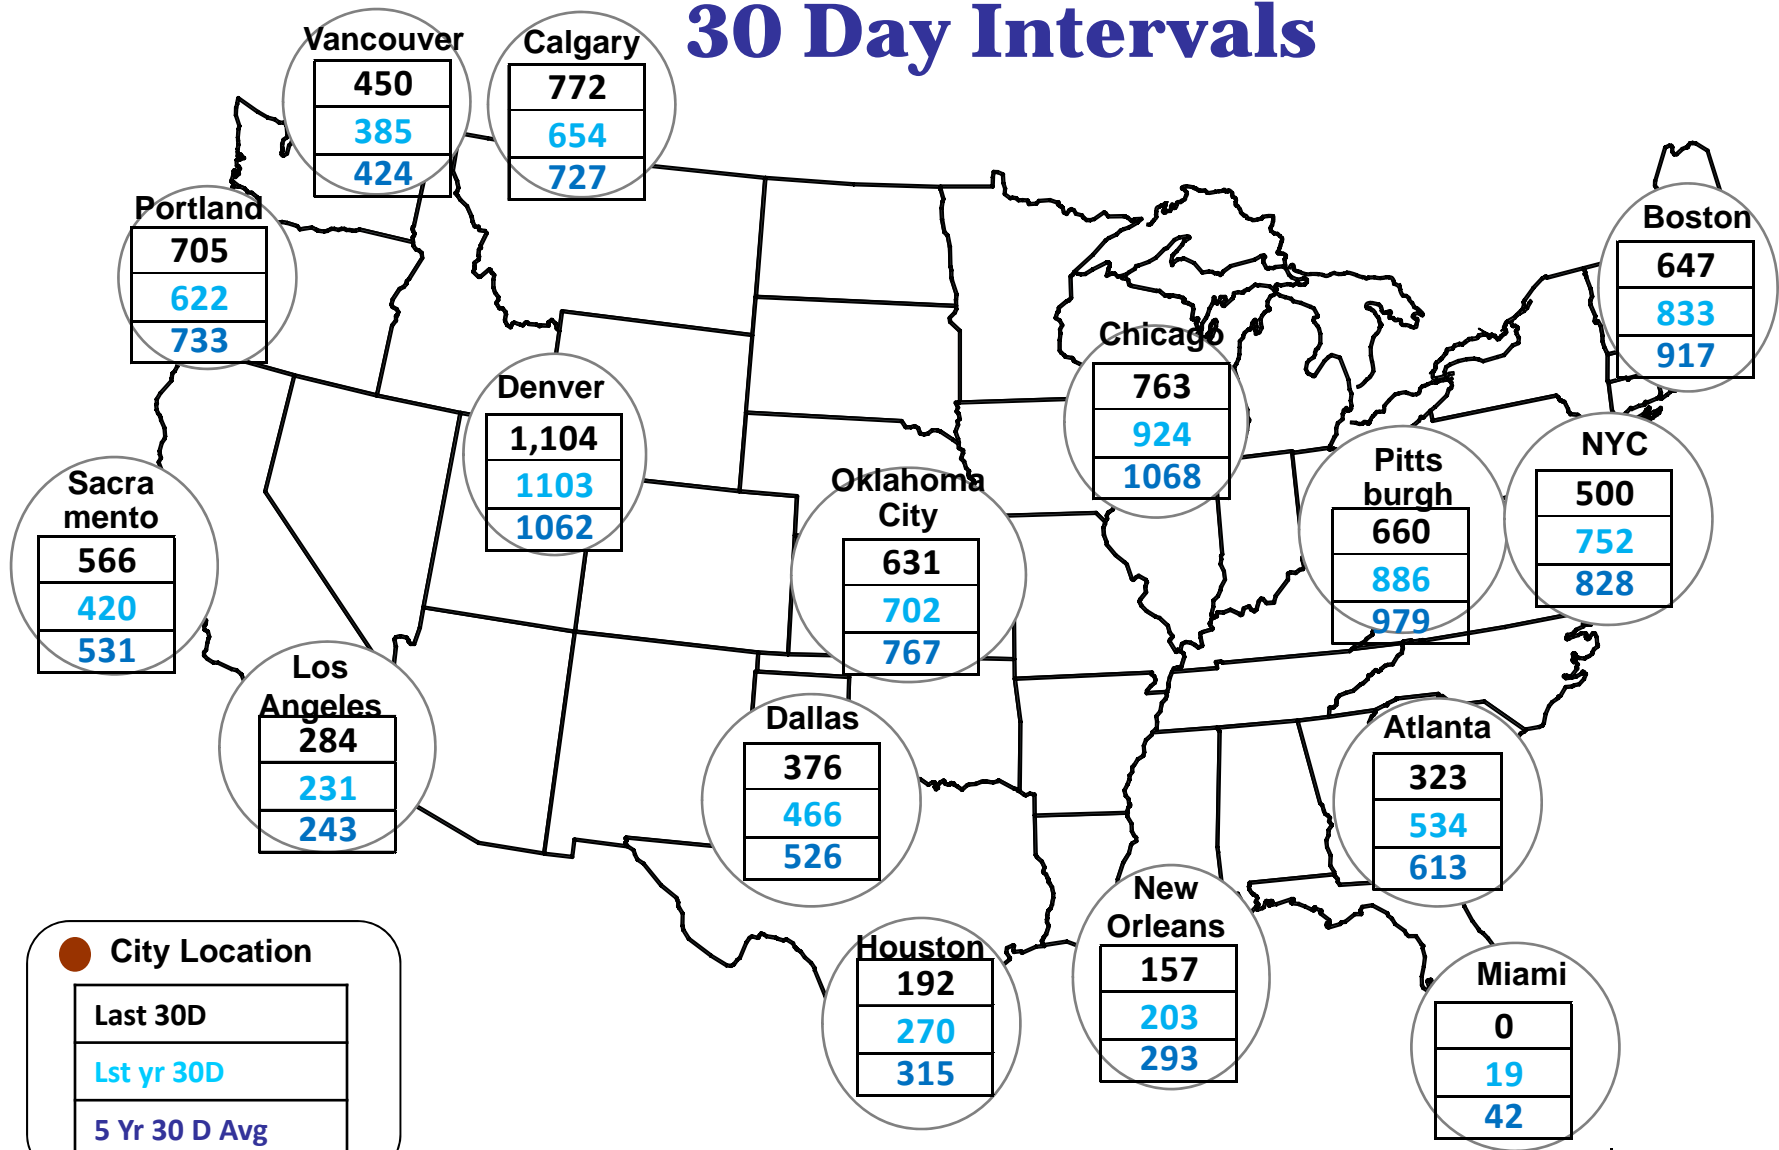

Cumulative HDDs by City 30 Day Intervals

● City Location

Last 30D
Lst yr 30D
5 Yr 30 D Avg

Source: Bloomberg Weather

Updated 1/20/2016

Cumulative CDDs by City 30 Day Intervals

Source: Bloomberg Weather

Updated 1/20/2016