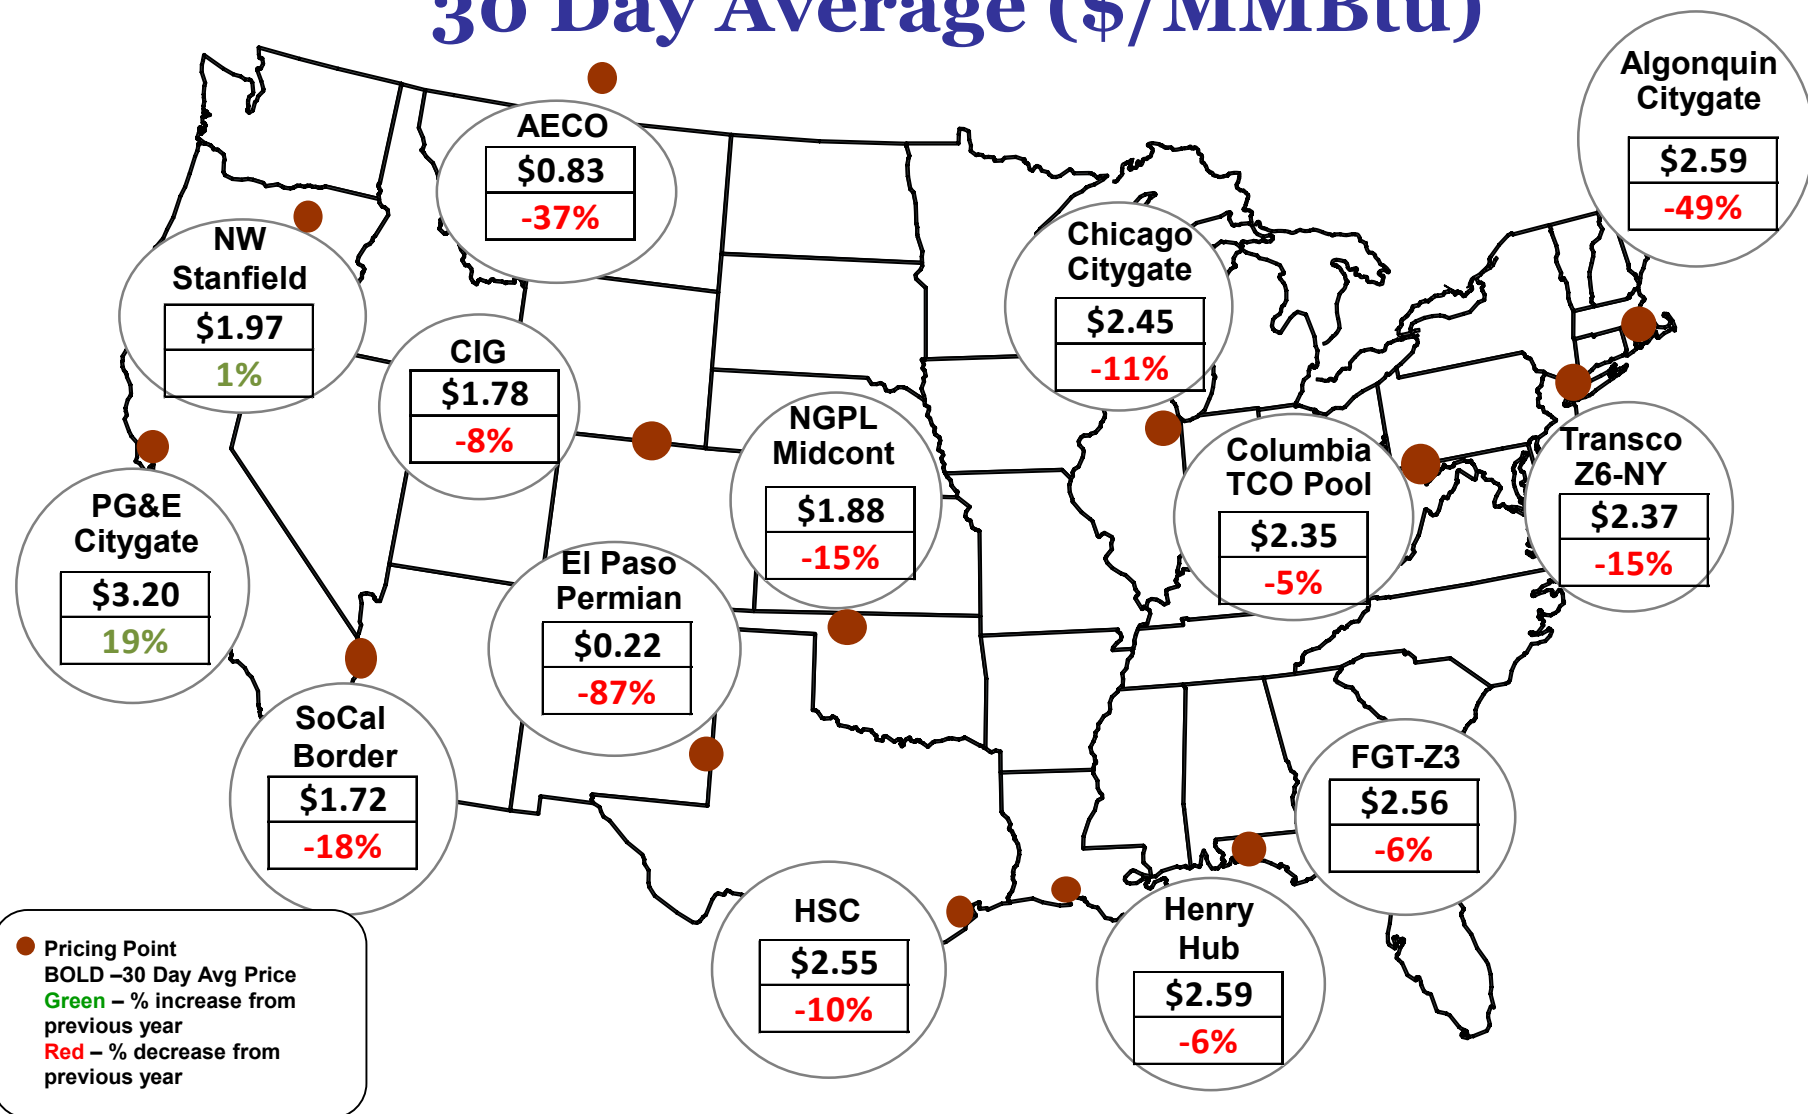

Cumulative HDDs by City 30 Day Intervals

Source: Bloomberg Weather Data

Updated Jul-2019

Cumulative CDDs by City

30 Day Intervals

Day Ahead Natural Gas Prices 30 Day Average (\$/MMBtu)

Natural Gas, Coal and Oil Prices (Converted)

Nymex Futures Curves

Brent vs WTI

Nymex Settlement

Natural Gas Liquids (NGLs) Prices