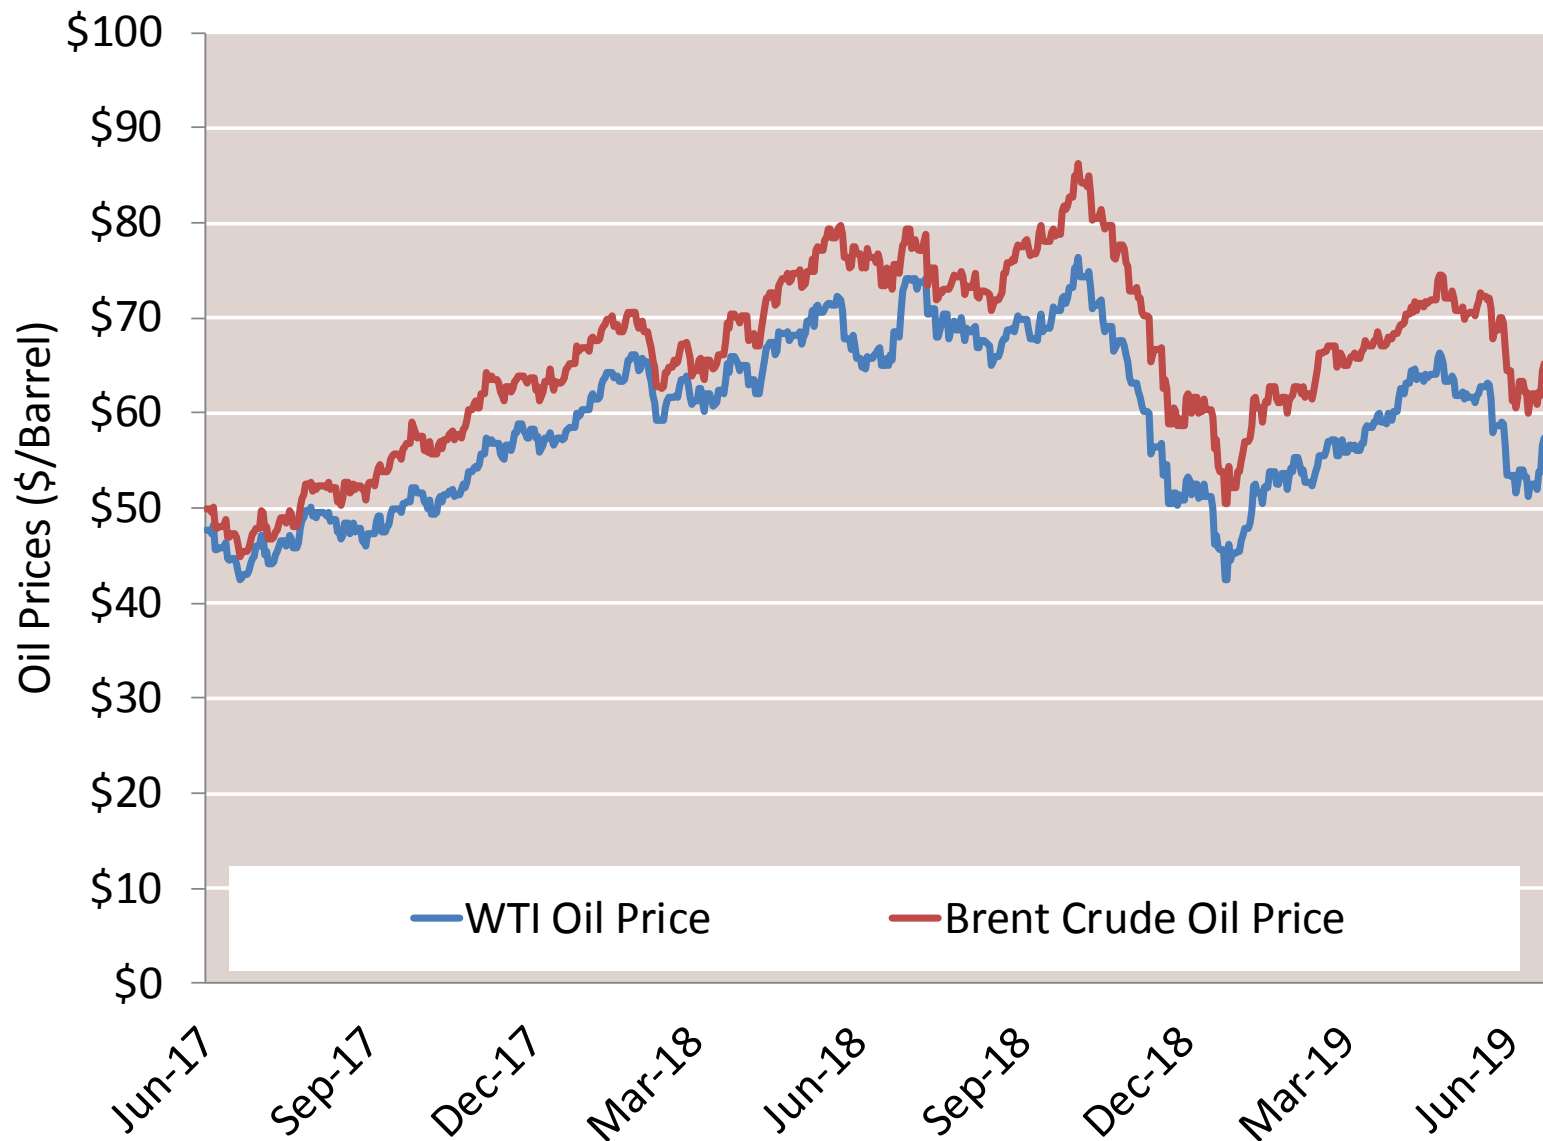

Brent vs WTI