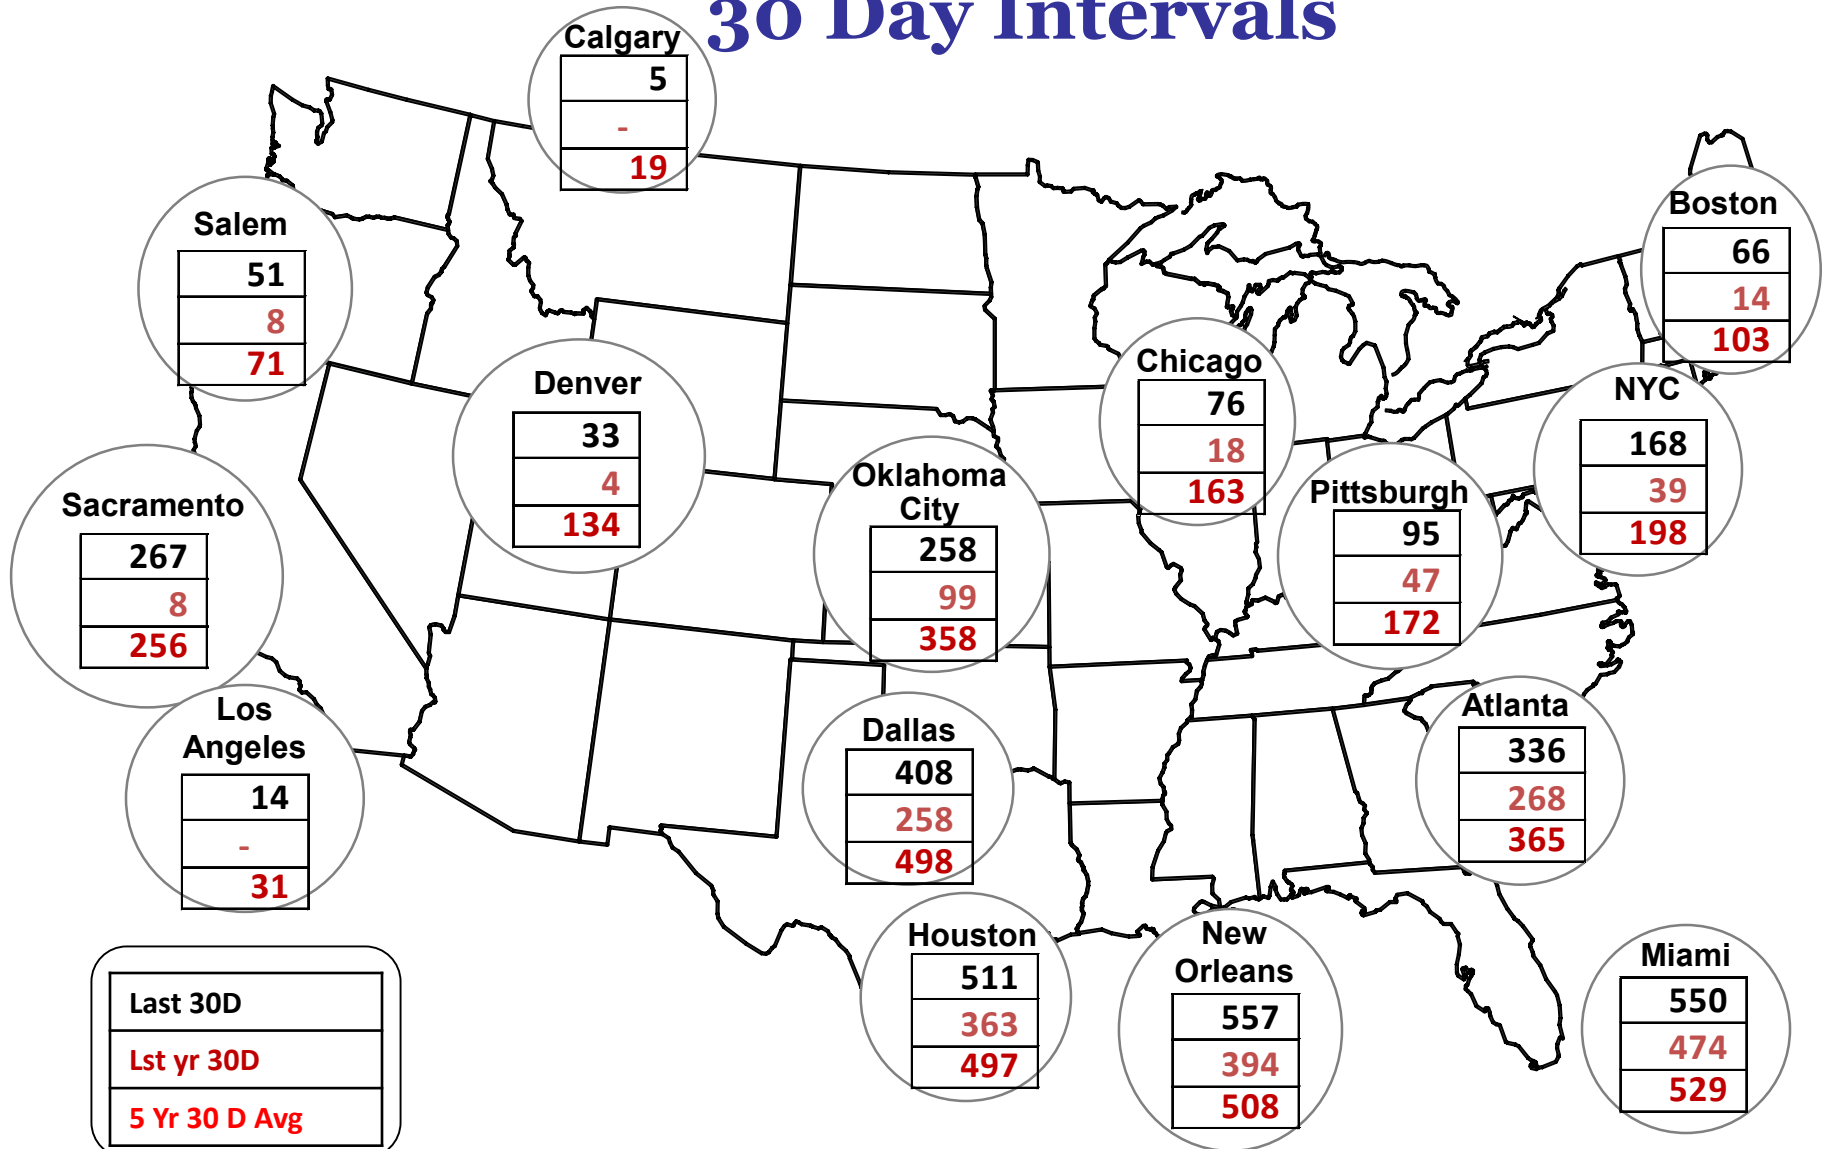

Cumulative HDDs by City 30 Day Intervals

Source: Bloomberg Weather Data

Updated Jul-2019

Cumulative CDDs by City

30 Day Intervals

Day Ahead Natural Gas Prices 30 Day Average (\$/MMBtu)

Natural Gas, Coal and Oil Prices (Converted)