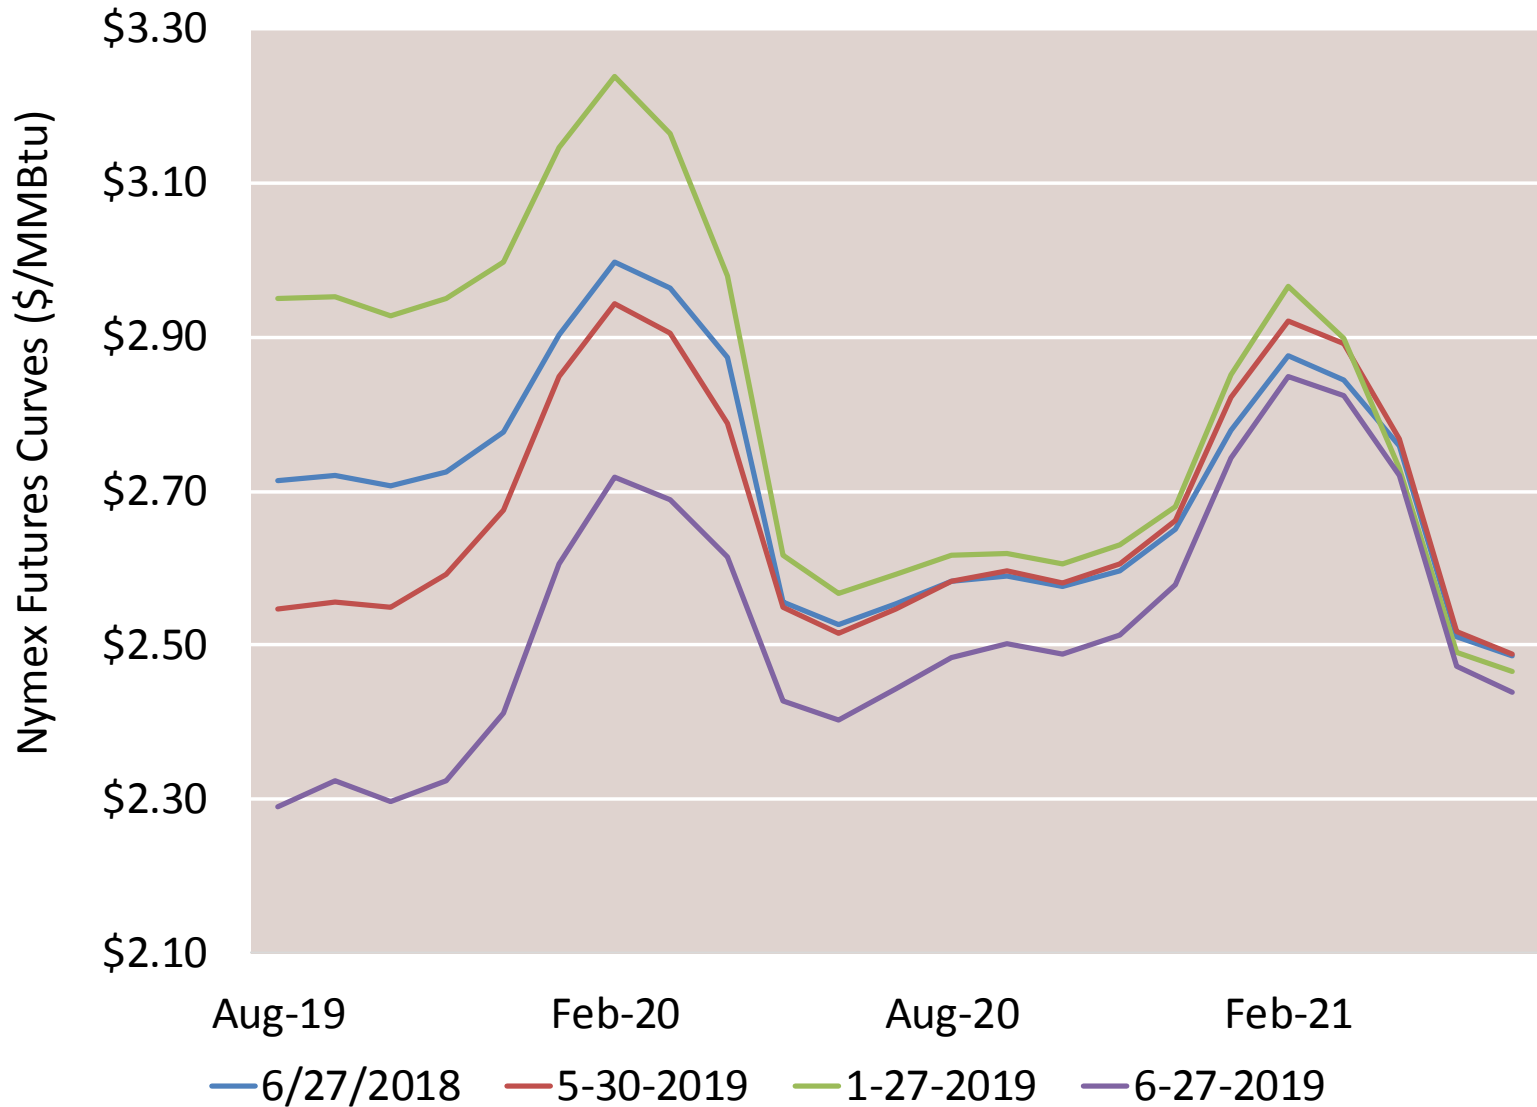

Cumulative HDDs by City 30 Day Intervals

Source: Bloomberg Weather Data

Updated Jul-2019

Cumulative CDDs by City

30 Day Intervals

Day Ahead Natural Gas Prices 30 Day Average (\$/MMBtu)

Natural Gas, Coal and Oil Prices (Converted)

Nymex Futures Curves

Brent vs WTI

Nymex Settlement

Natural Gas Liquids (NGLs) Prices