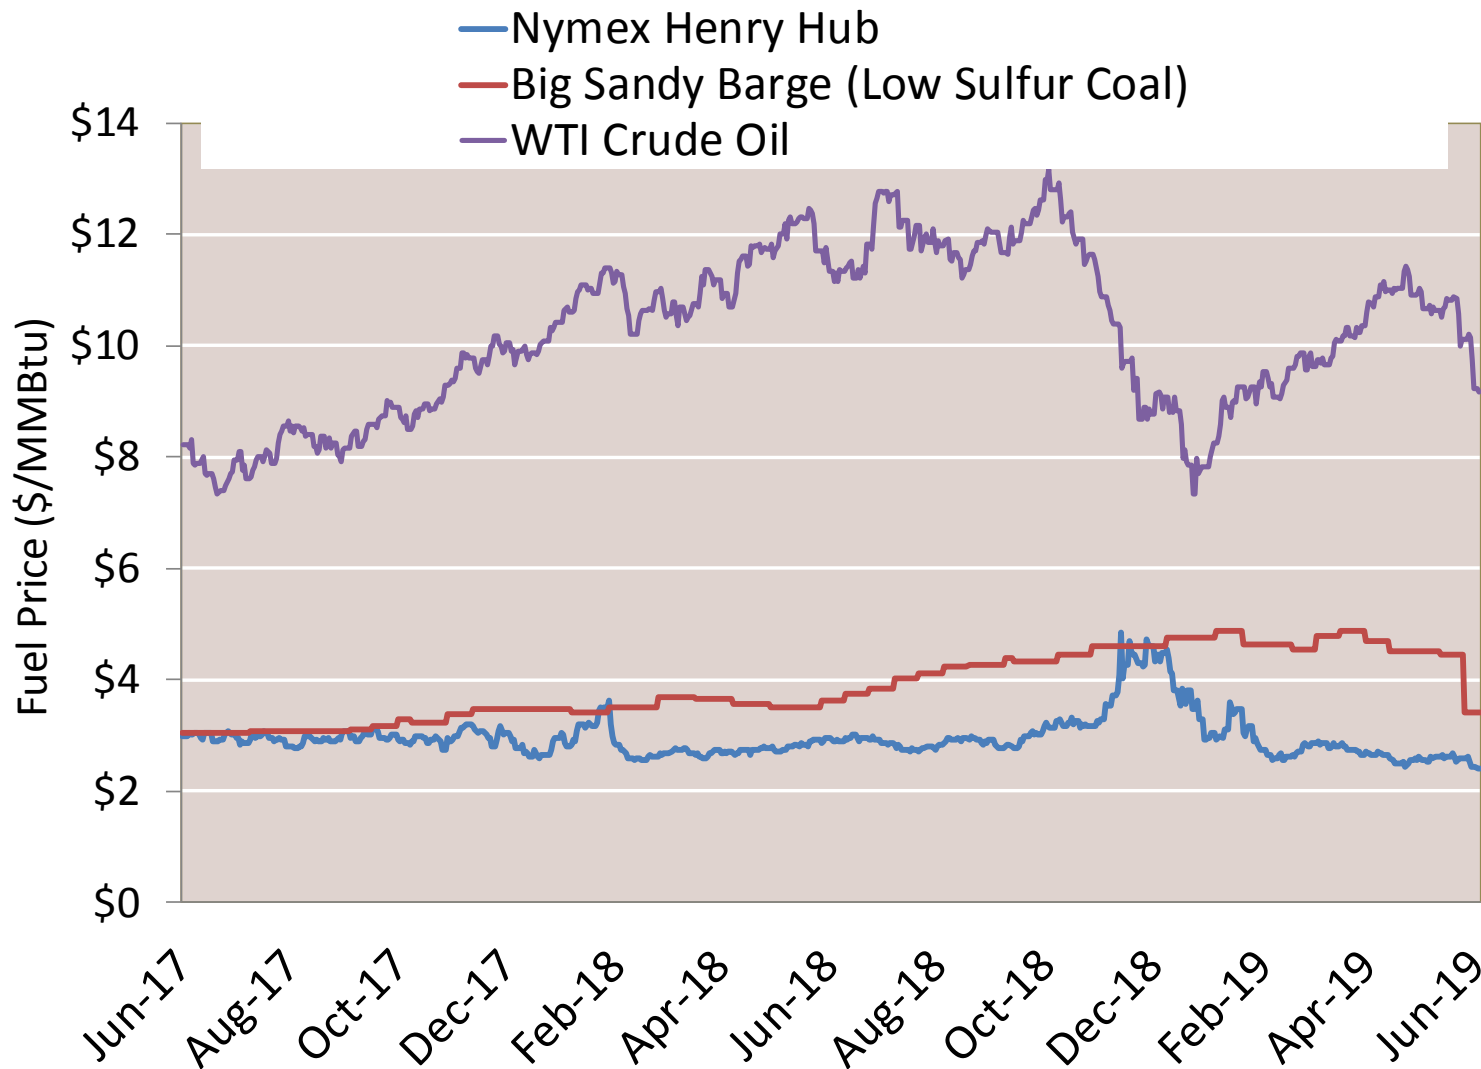

Cumulative HDDs by City 30 Day Intervals

Source: Bloomberg Weather Data

Updated Jul-2019

Cumulative CDDs by City

30 Day Intervals

Day Ahead Natural Gas Prices 30 Day Average (\$/MMBtu)

Natural Gas, Coal and Oil Prices (Converted)

Nymex Futures Curves

Brent vs WTI

Nymex Settlement

Natural Gas Liquids (NGLs) Prices