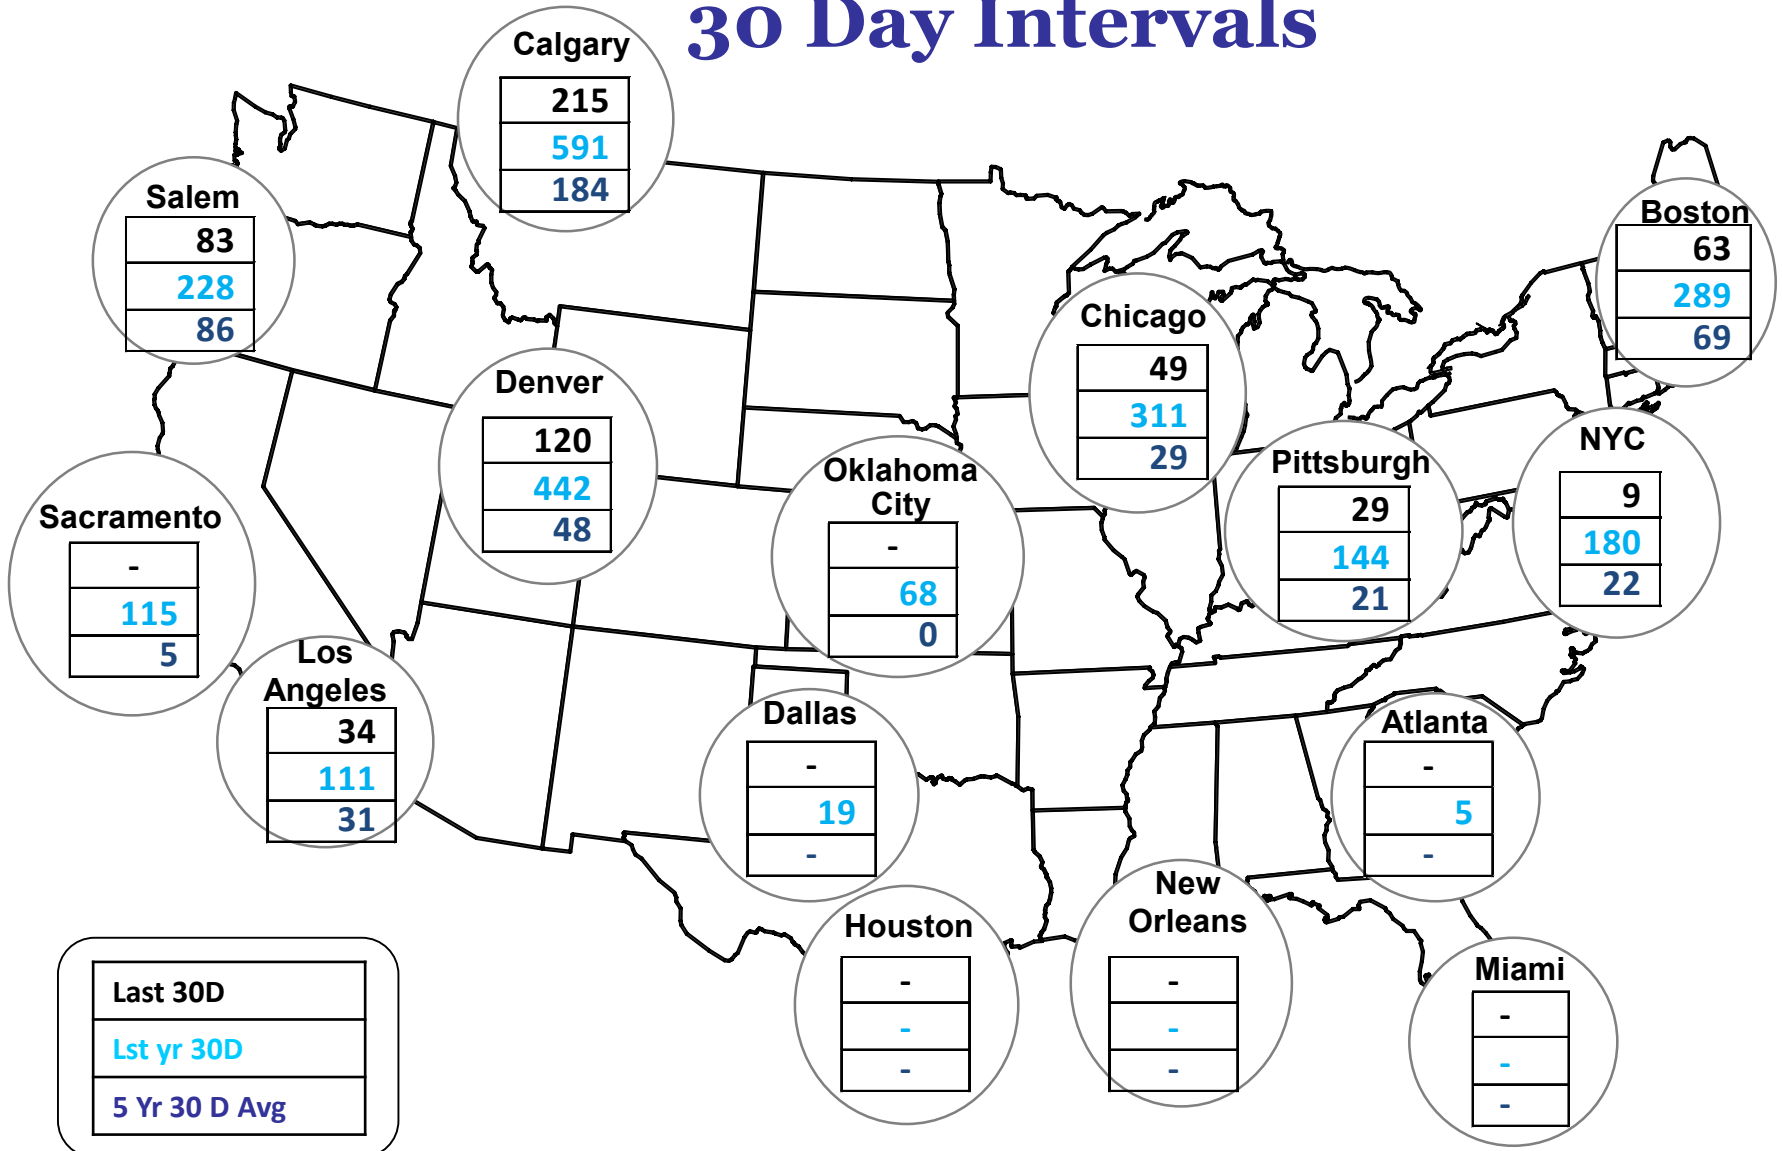

Cumulative HDDs by City 30 Day Intervals

Source: Bloomberg Weather Data

Updated Jul-2019

Cumulative CDDs by City

30 Day Intervals

Day Ahead Natural Gas Prices 30 Day Average (\$/MMBtu)

Natural Gas, Coal and Oil Prices (Converted)