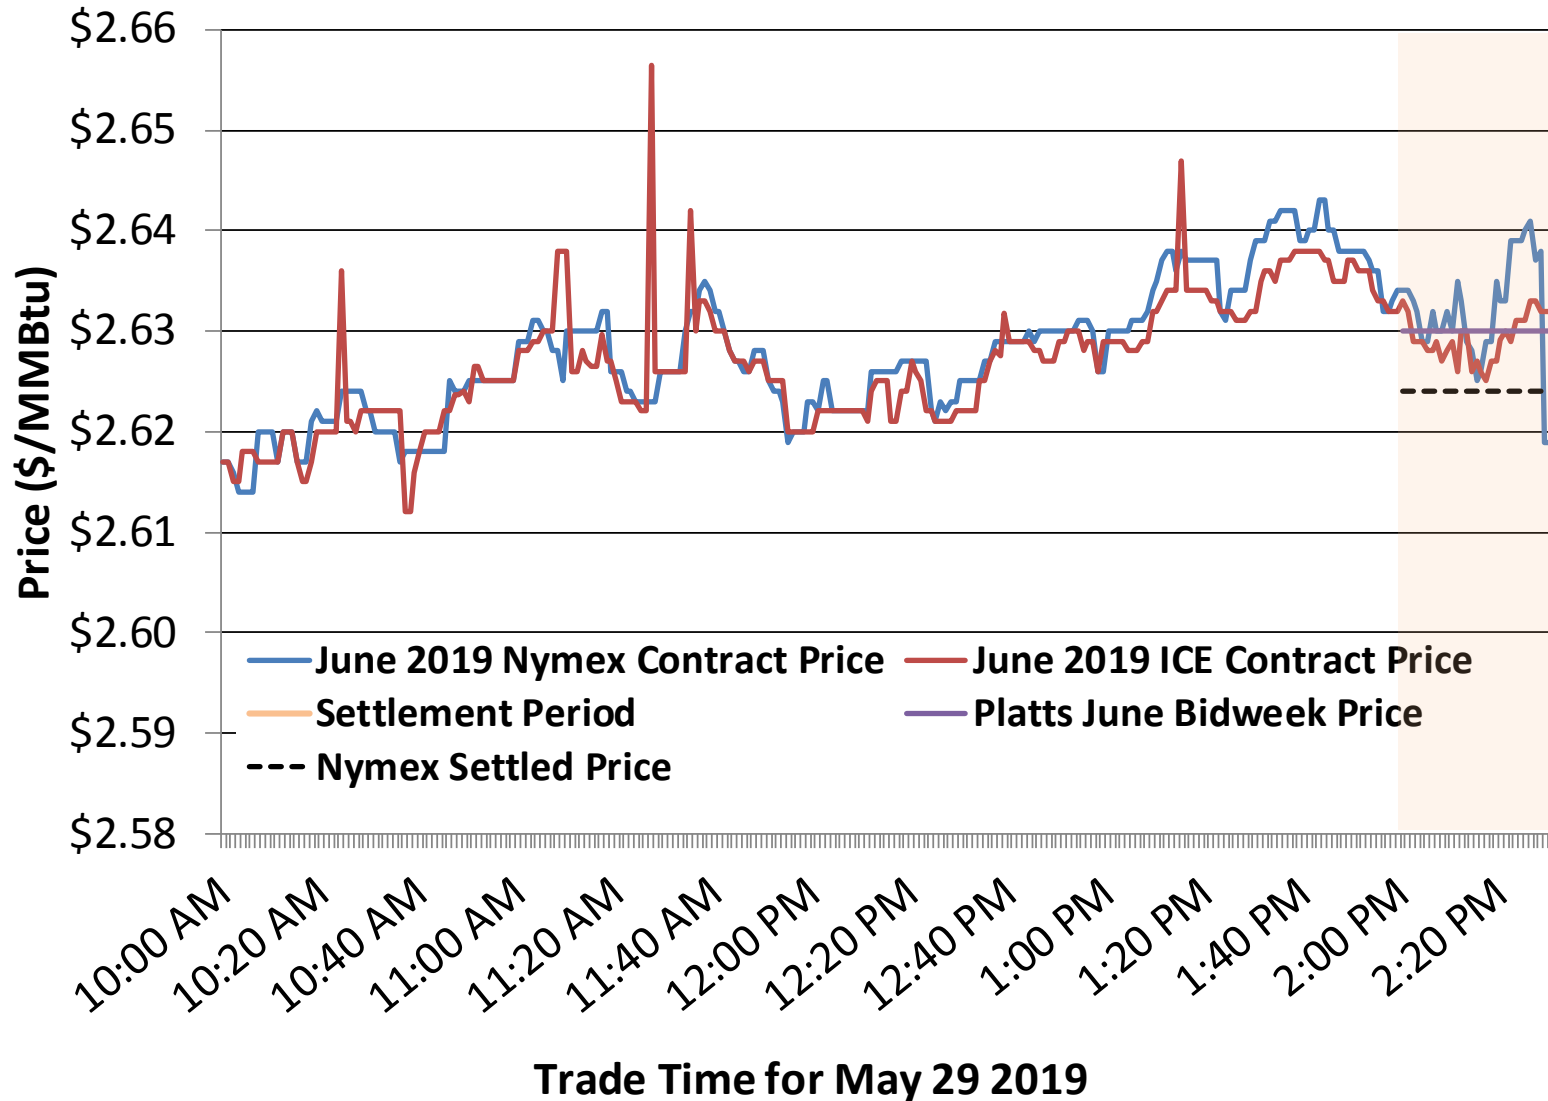

Cumulative HDDs by City 30 Day Intervals

Source: Bloomberg Weather Data

Updated Jul-2019

Cumulative CDDs by City

30 Day Intervals

Day Ahead Natural Gas Prices 30 Day Average (\$/MMBtu)

Natural Gas, Coal and Oil Prices (Converted)

Nymex Futures Curves

Brent vs WTI

Nymex Settlement

Natural Gas Liquids (NGLs) Prices