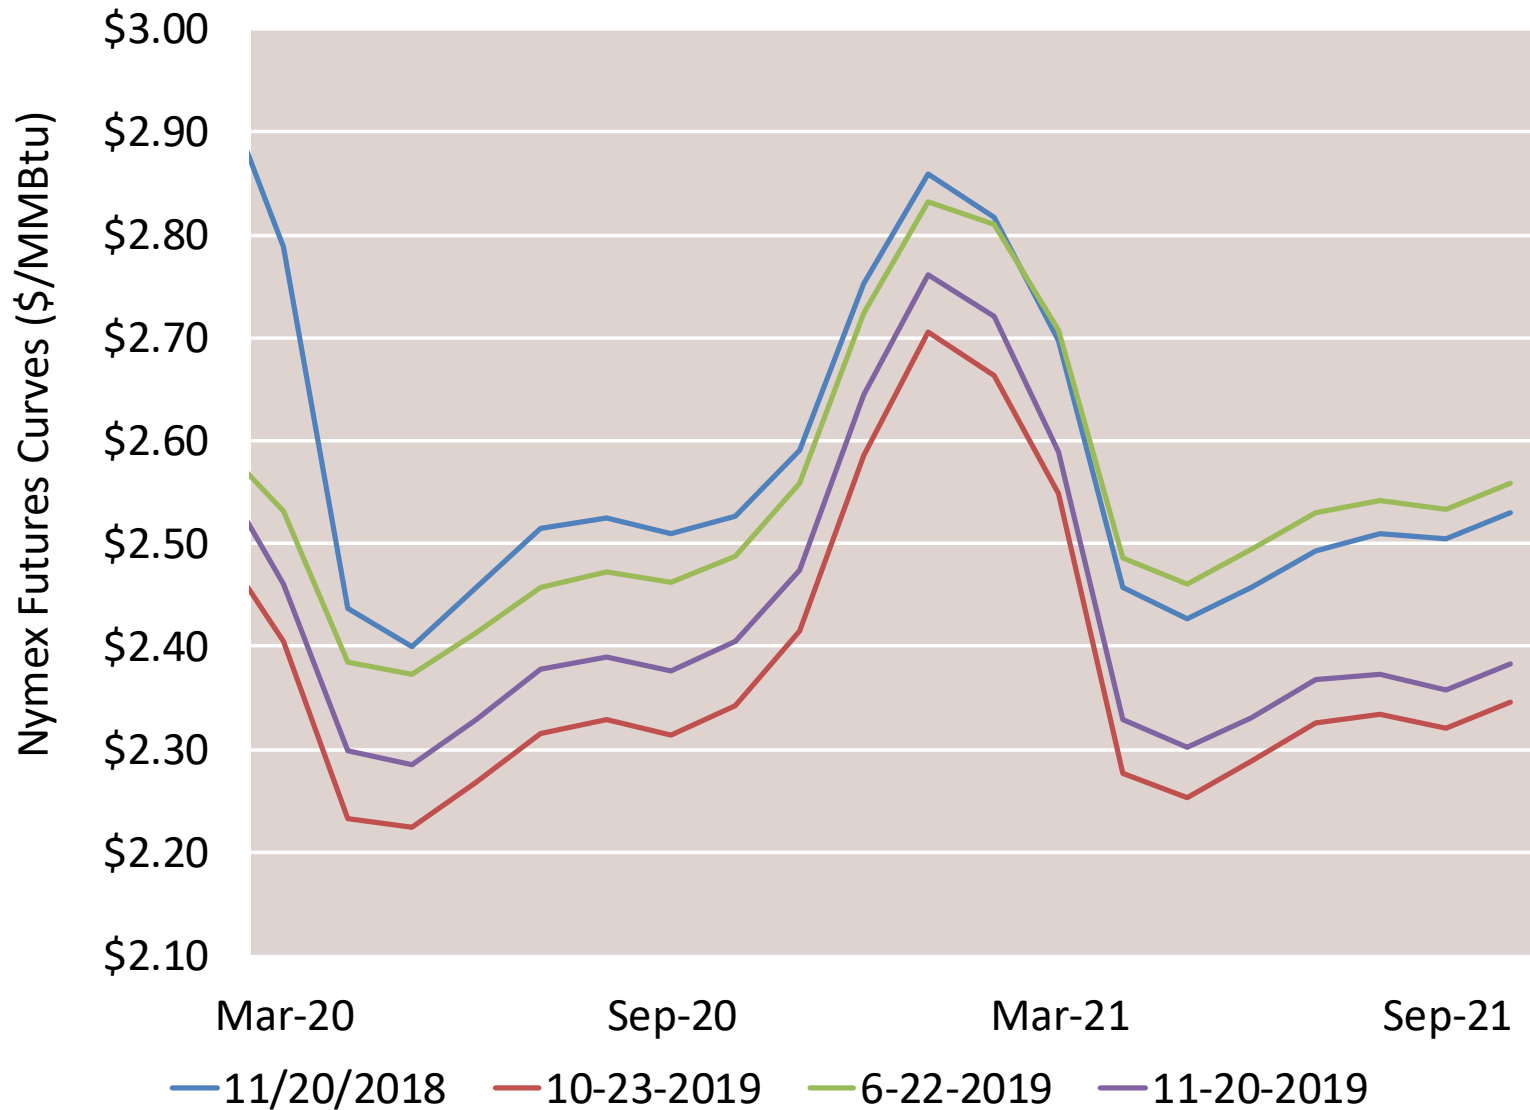

Cumulative HDDs by City 30 Day Intervals

Source: Bloomberg Weather Data

Updated Nov-2019

Cumulative CDDs by City 30 Day Intervals

Source: Bloomberg Weather Data

Updated Nov-2019

Day Ahead Natural Gas Prices 30 Day Average (\$/MMBtu)

Nymex Futures Curves

Brent vs WTI

Nymex Settlement

Natural Gas Liquids (NGLs) Prices