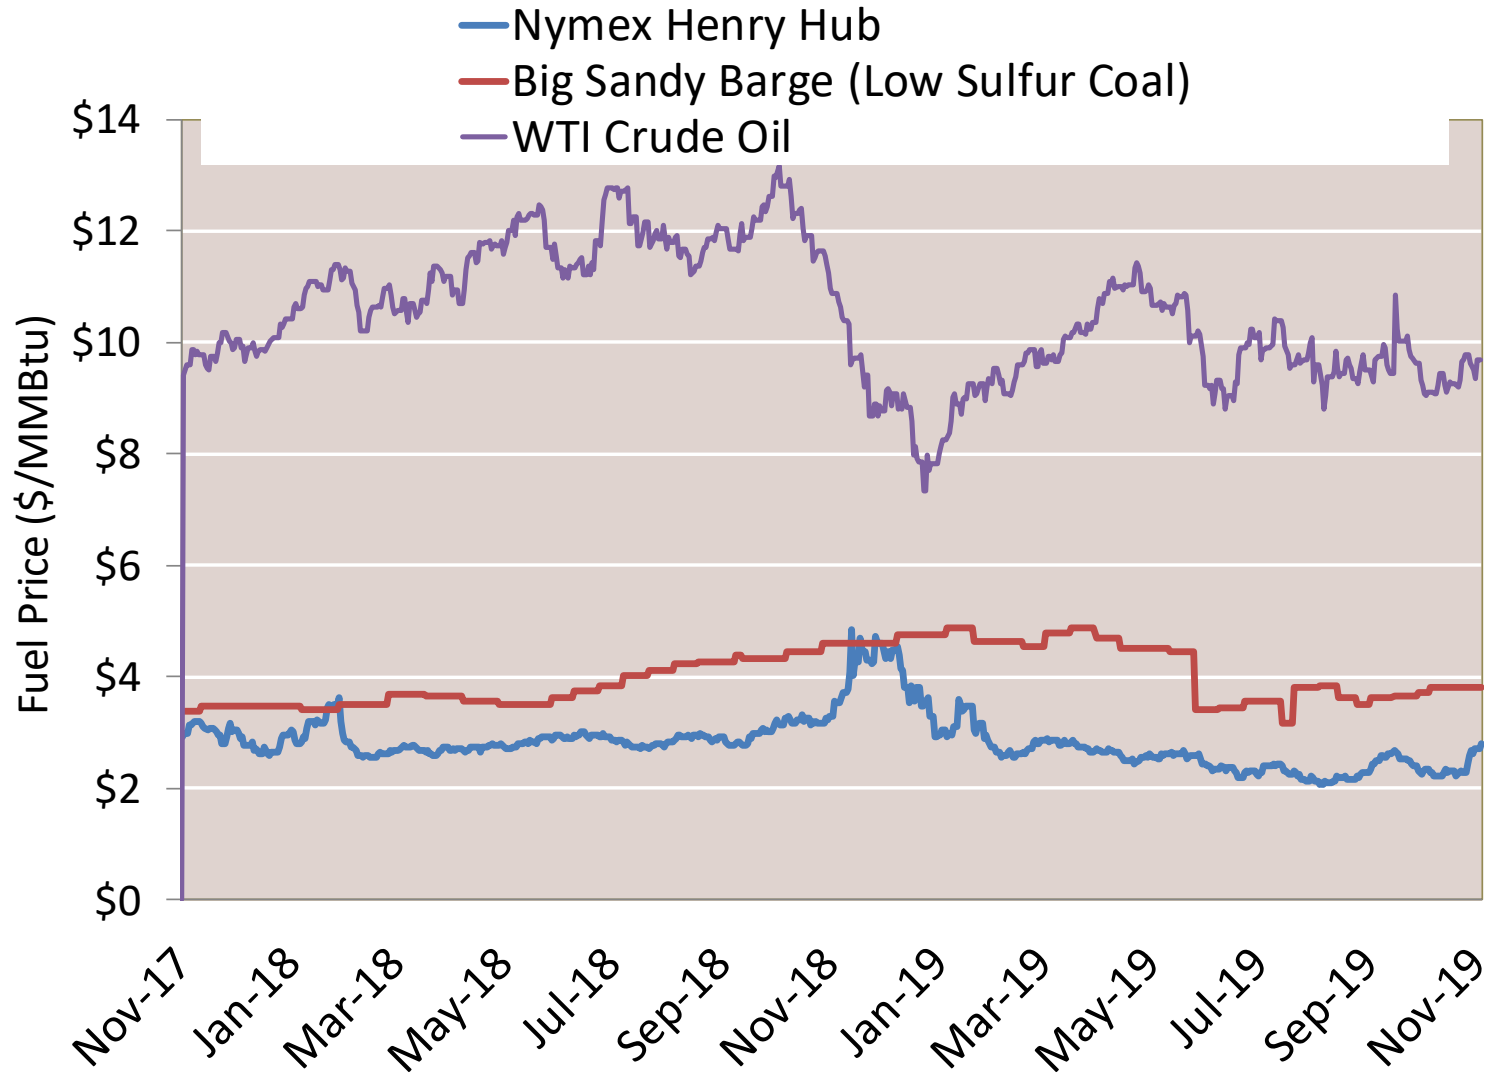

Cumulative HDDs by City 30 Day Intervals

Source: Bloomberg Weather Data

Updated Nov-2019

Cumulative CDDs by City 30 Day Intervals

Source: Bloomberg Weather Data

Updated Nov-2019

Day Ahead Natural Gas Prices 30 Day Average (\$/MMBtu)

Nymex Futures Curves

Brent vs WTI

Nymex Settlement

Natural Gas Liquids (NGLs) Prices