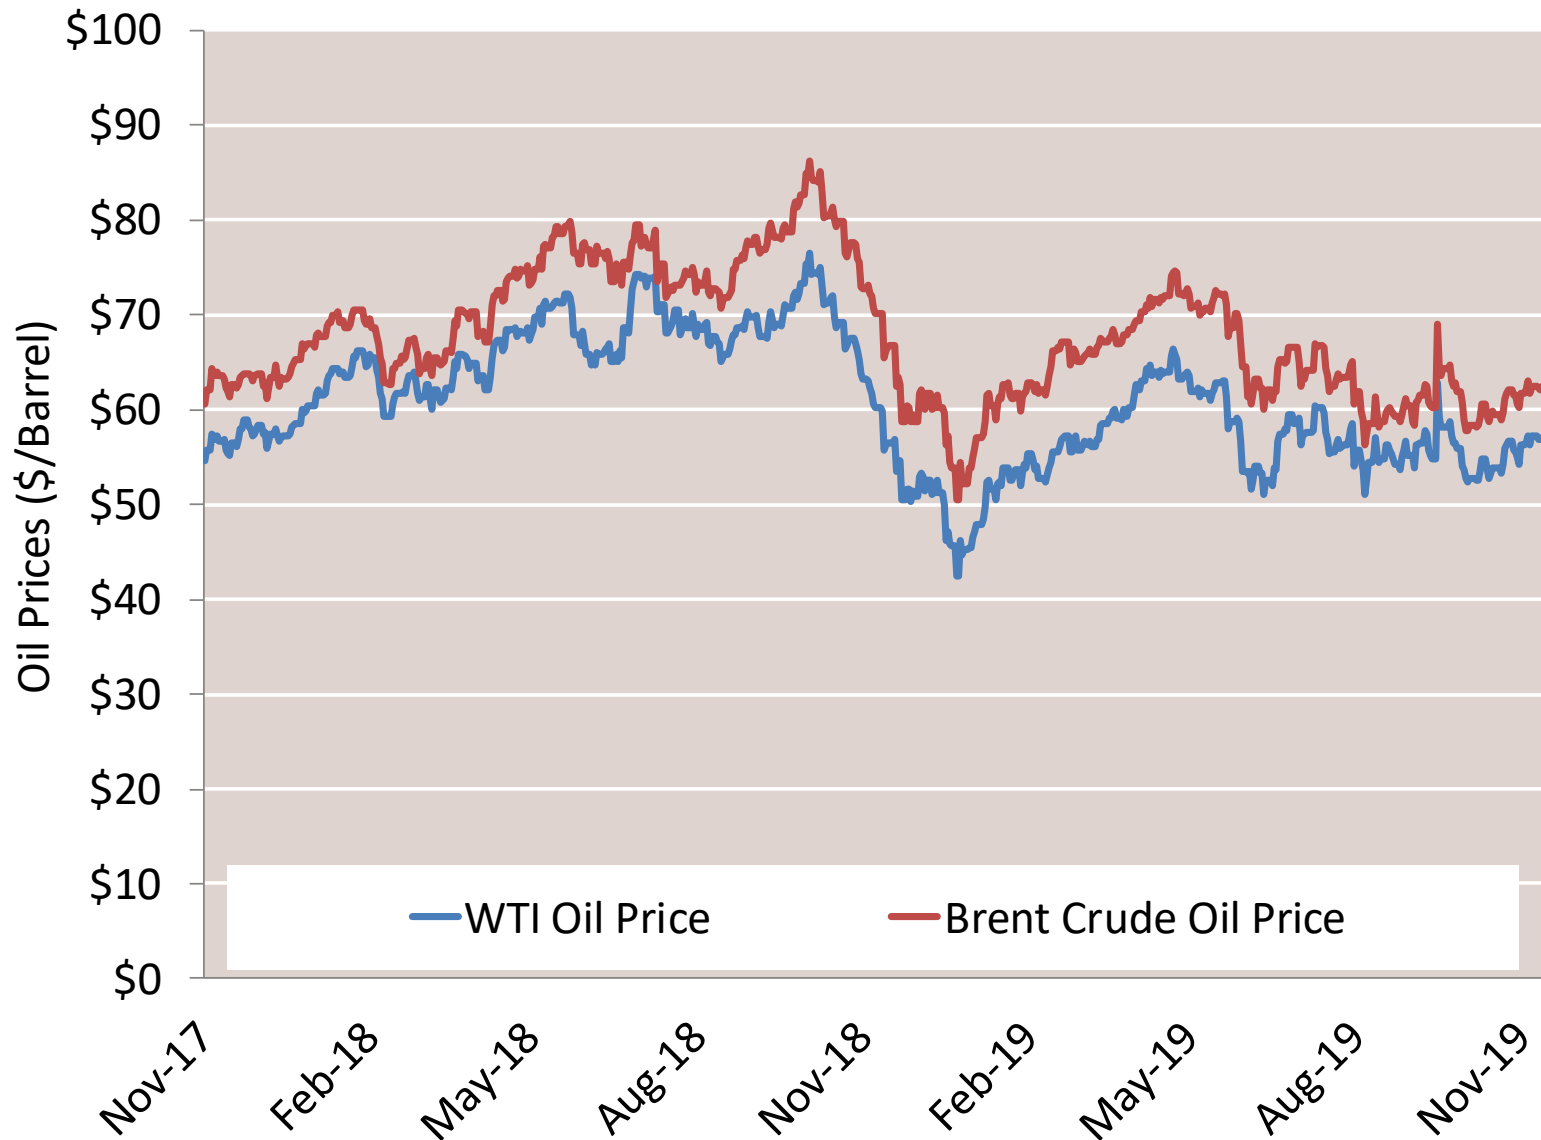

Brent vs WTI