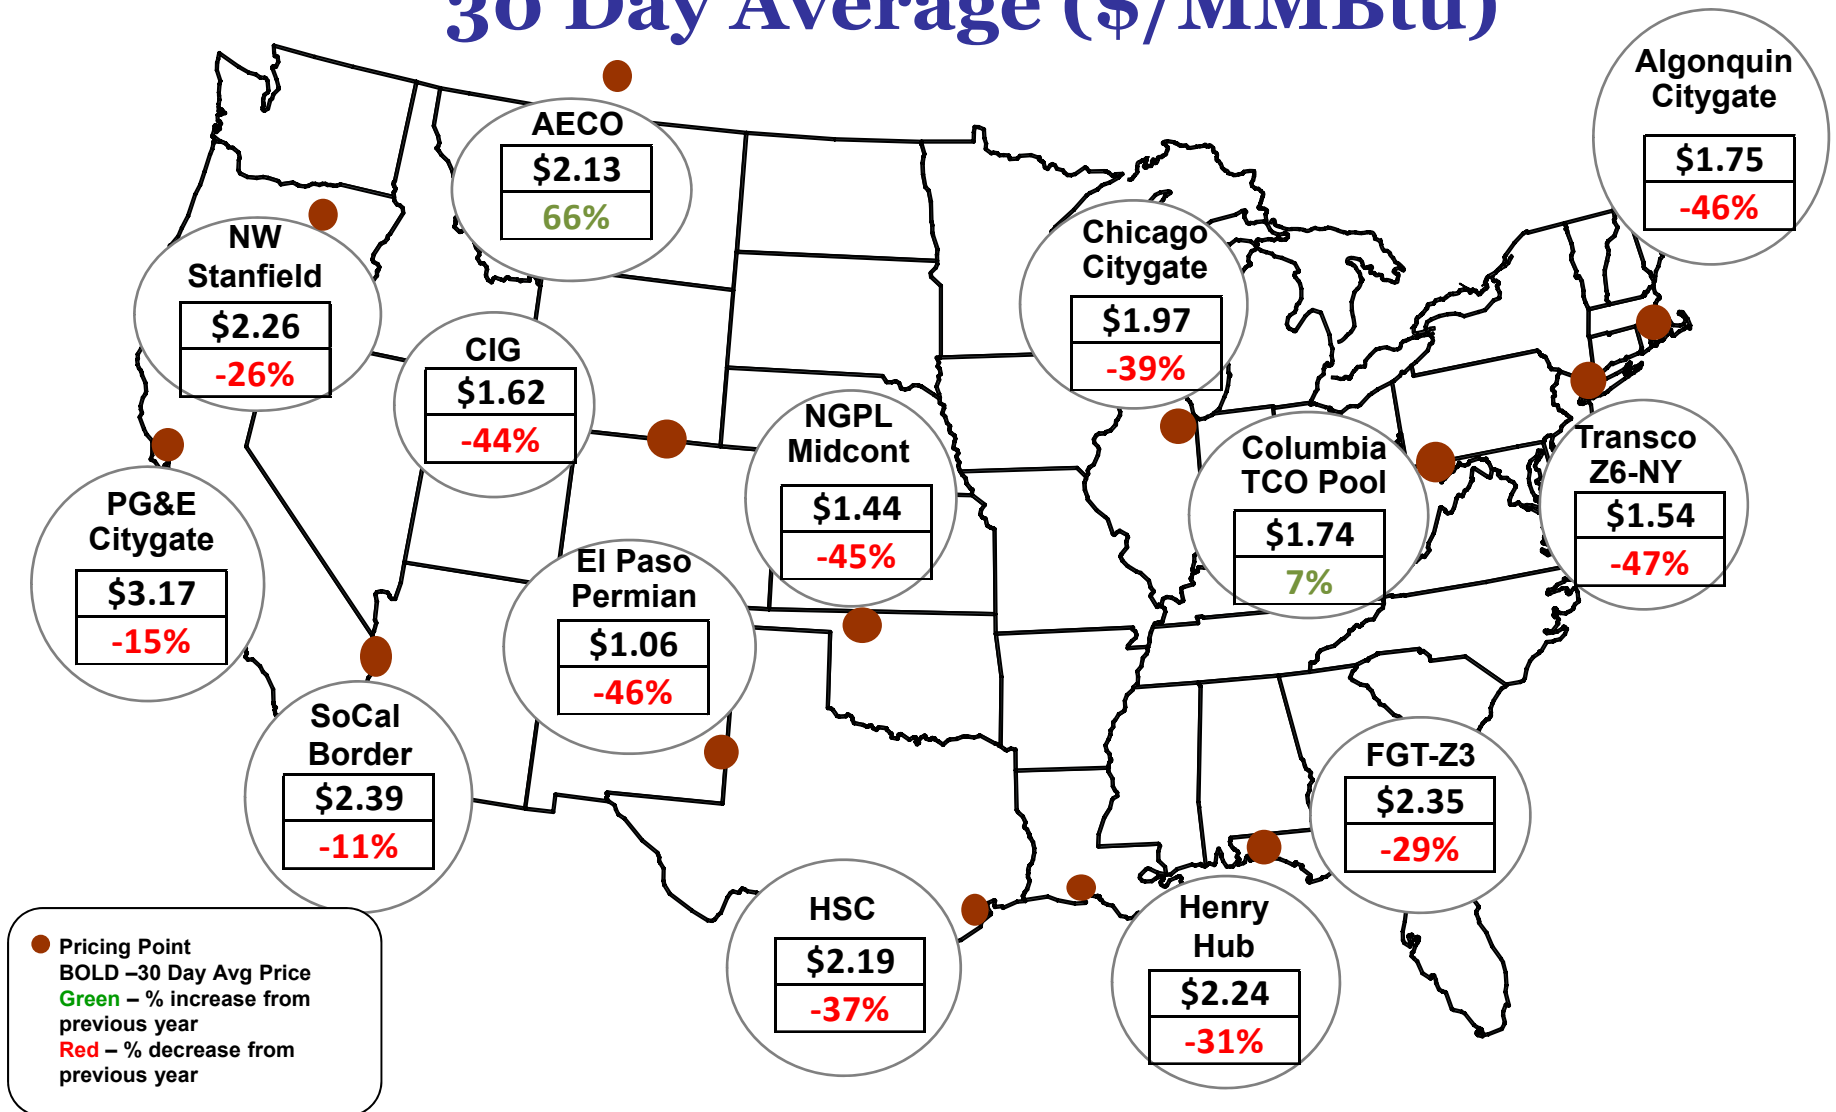

Cumulative HDDs by City 30 Day Intervals

Source: Bloomberg Weather Data

Updated Nov-2019

Cumulative CDDs by City 30 Day Intervals

Source: Bloomberg Weather Data

Updated Nov-2019

Day Ahead Natural Gas Prices 30 Day Average (\$/MMBtu)

Nymex Futures Curves

Brent vs WTI

Nymex Settlement

Natural Gas Liquids (NGLs) Prices