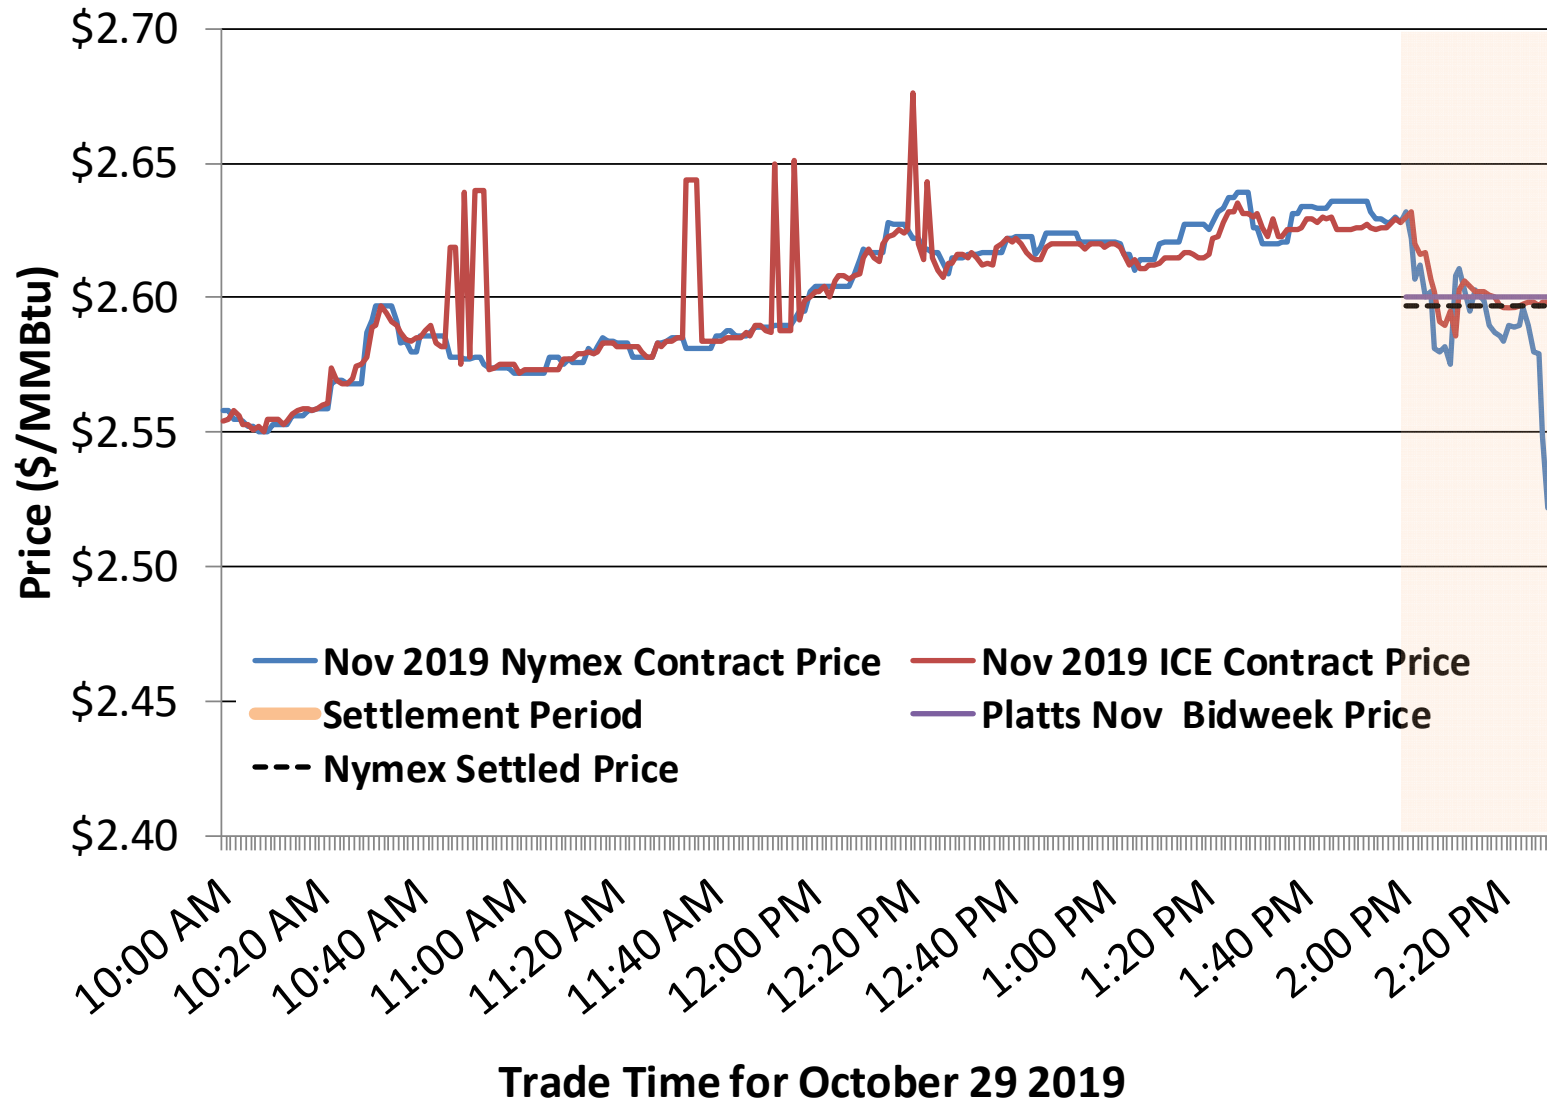

Cumulative HDDs by City 30 Day Intervals

Source: Bloomberg Weather Data

Updated Nov-2019

Cumulative CDDs by City 30 Day Intervals

Source: Bloomberg Weather Data

Updated Nov-2019

Day Ahead Natural Gas Prices 30 Day Average (\$/MMBtu)

Nymex Futures Curves

Brent vs WTI

Nymex Settlement

Natural Gas Liquids (NGLs) Prices