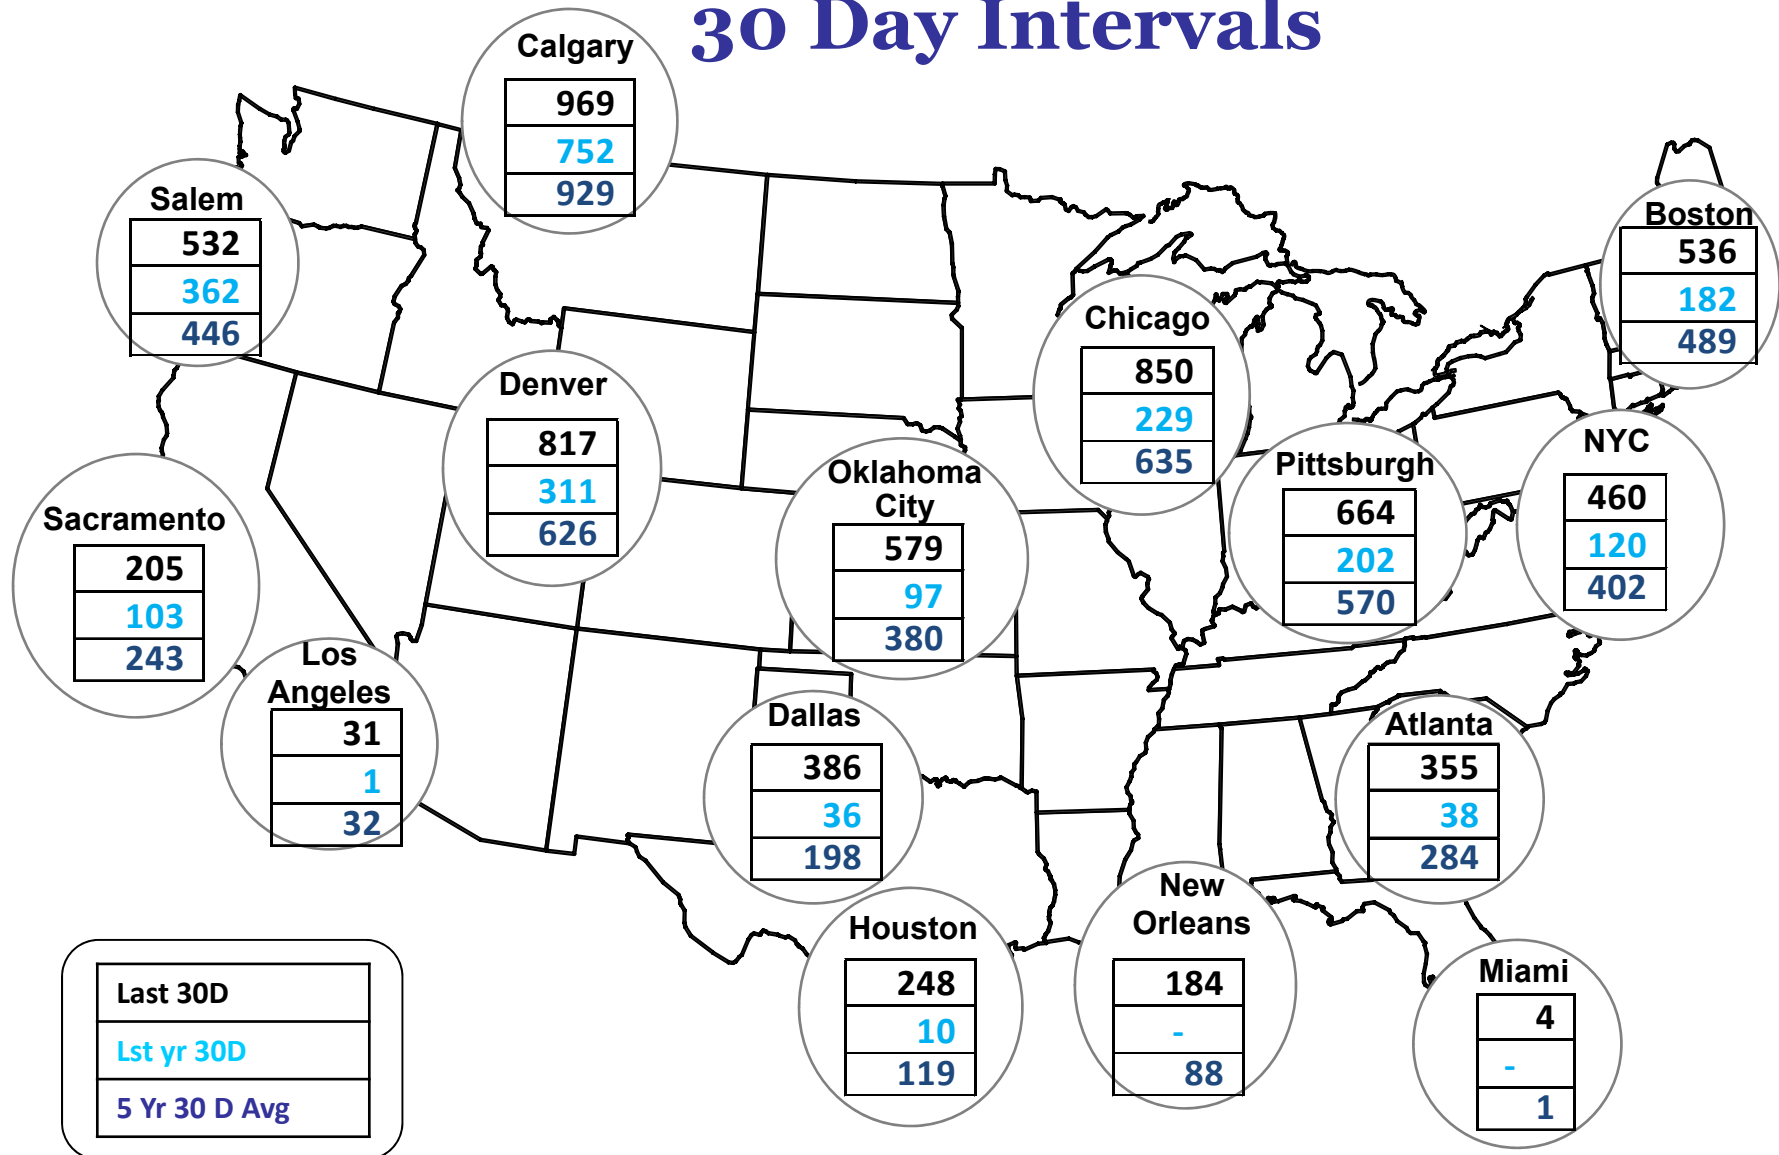

Cumulative HDDs by City 30 Day Intervals

Source: Bloomberg Weather Data

Updated Nov-2019

Cumulative CDDs by City 30 Day Intervals

Source: Bloomberg Weather Data

Updated Nov-2019

Day Ahead Natural Gas Prices 30 Day Average (\$/MMBtu)