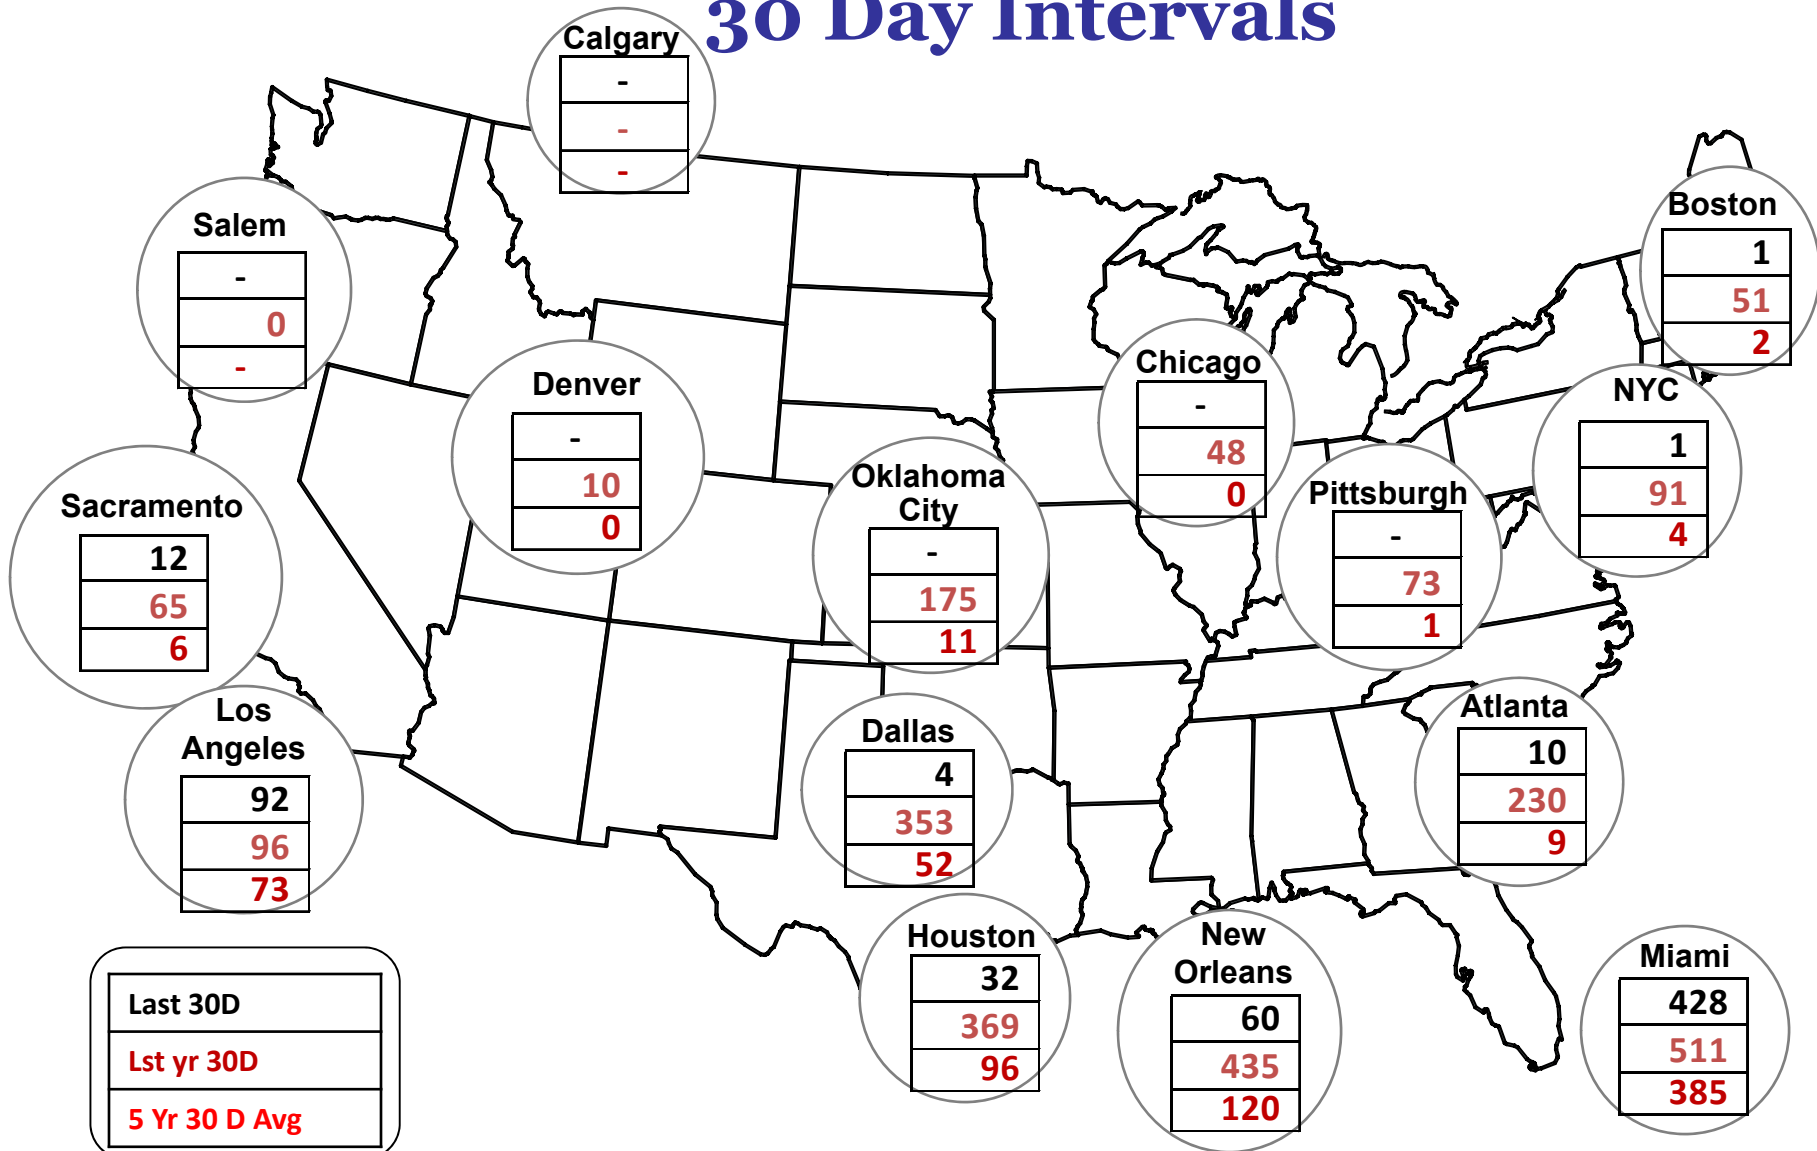

Cumulative HDDs by City 30 Day Intervals

Source: Bloomberg Weather Data

Updated Nov-2019

Cumulative CDDs by City 30 Day Intervals

Source: Bloomberg Weather Data

Updated Nov-2019

Day Ahead Natural Gas Prices 30 Day Average (\$/MMBtu)

Nymex Futures Curves

Brent vs WTI

Nymex Settlement

Natural Gas Liquids (NGLs) Prices