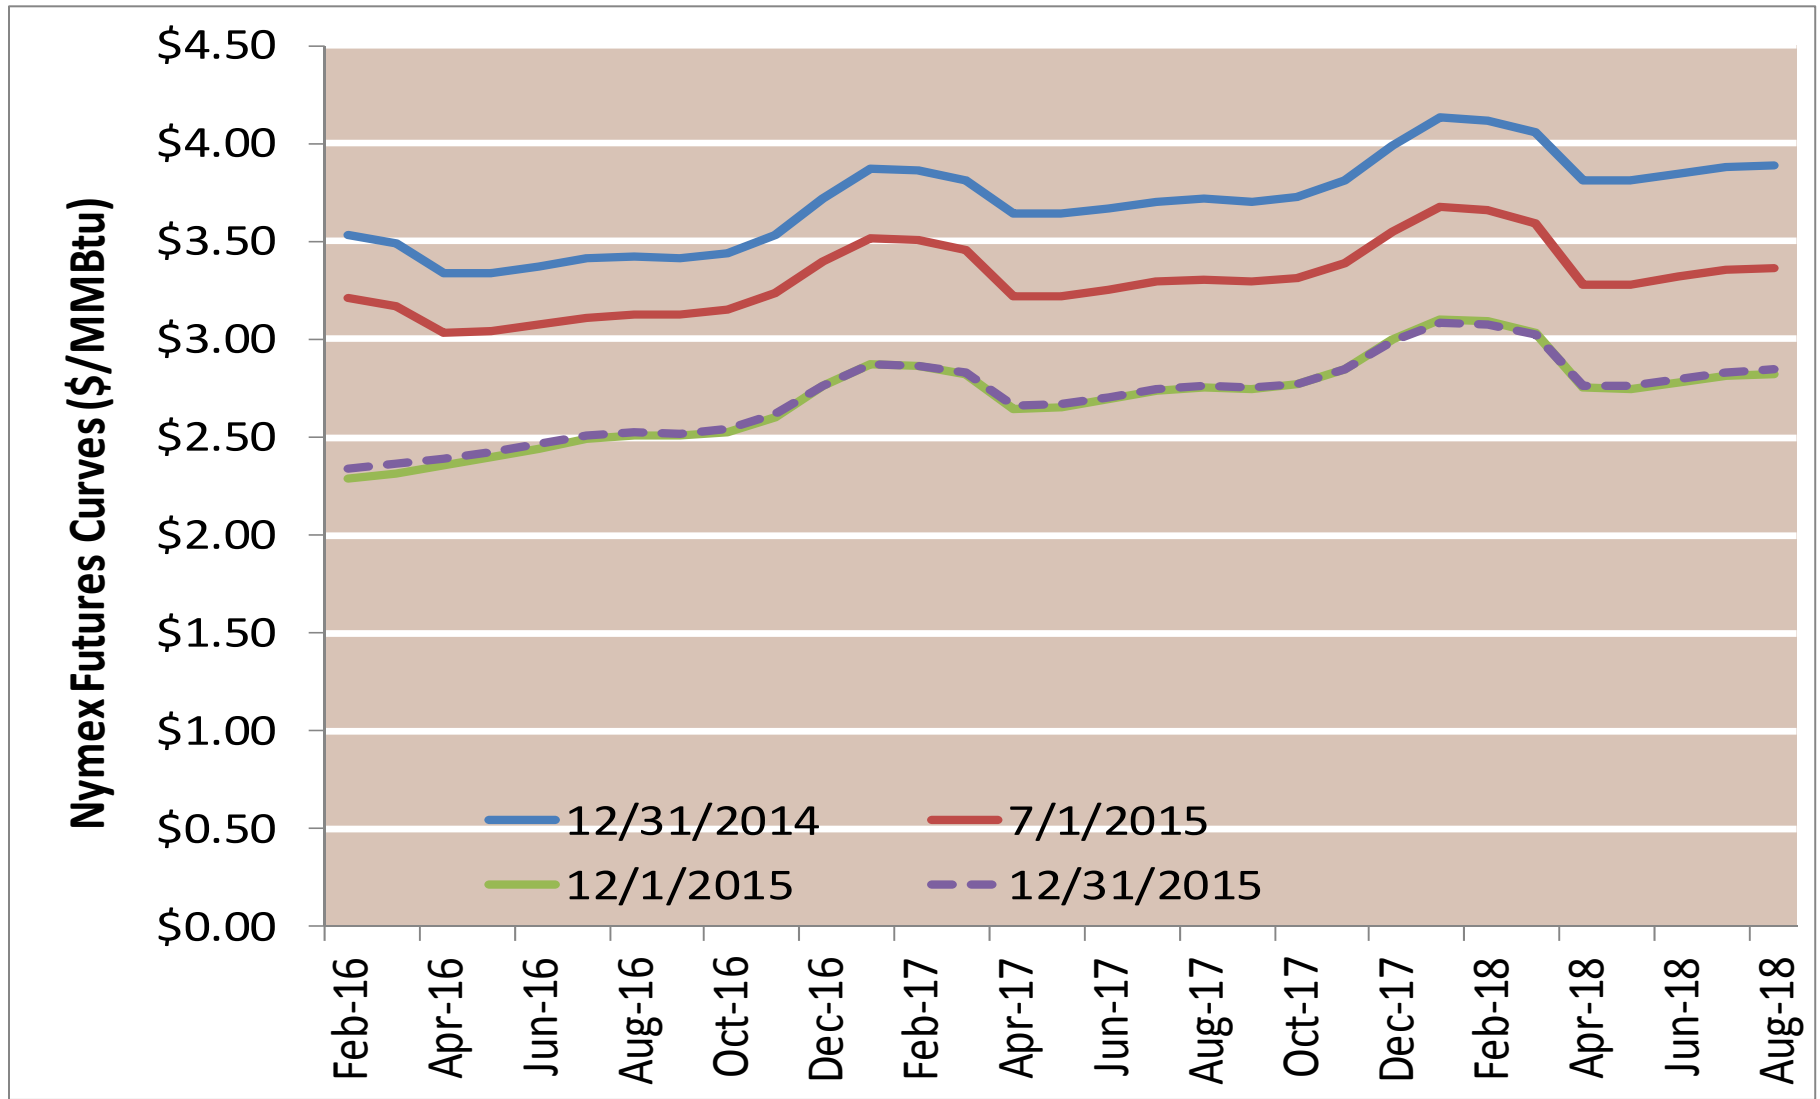

Cumulative HDDs by City 30 Day Intervals

● City Location

Last 30D
Lst yr 30D
5 Yr 30 D Avg

Source: Bloomberg Weather

Updated 1/20/2016

Cumulative CDDs by City 30 Day Intervals

Source: Bloomberg Weather

Updated 1/20/2016

Federal Energy Regulatory Commission • Market Oversight • www.ferc.gov/oversight

Spot Natural Gas Prices 30 Day Average (\$/MMBtu)

Source: ICE

Updated 1/20/2016

Federal Energy Regulatory Commission • Market Oversight • www.ferc.gov/oversight

Spot Natural Gas Trading Volumes 30 Day Average (MMBtus)

Source: ICE

Updated 1/20/2016

Gas vs Coal

Nymex Futures Curves

Brent vs WTI

Nymex Settlement

Natural Gas Liquids (NGLs) Prices