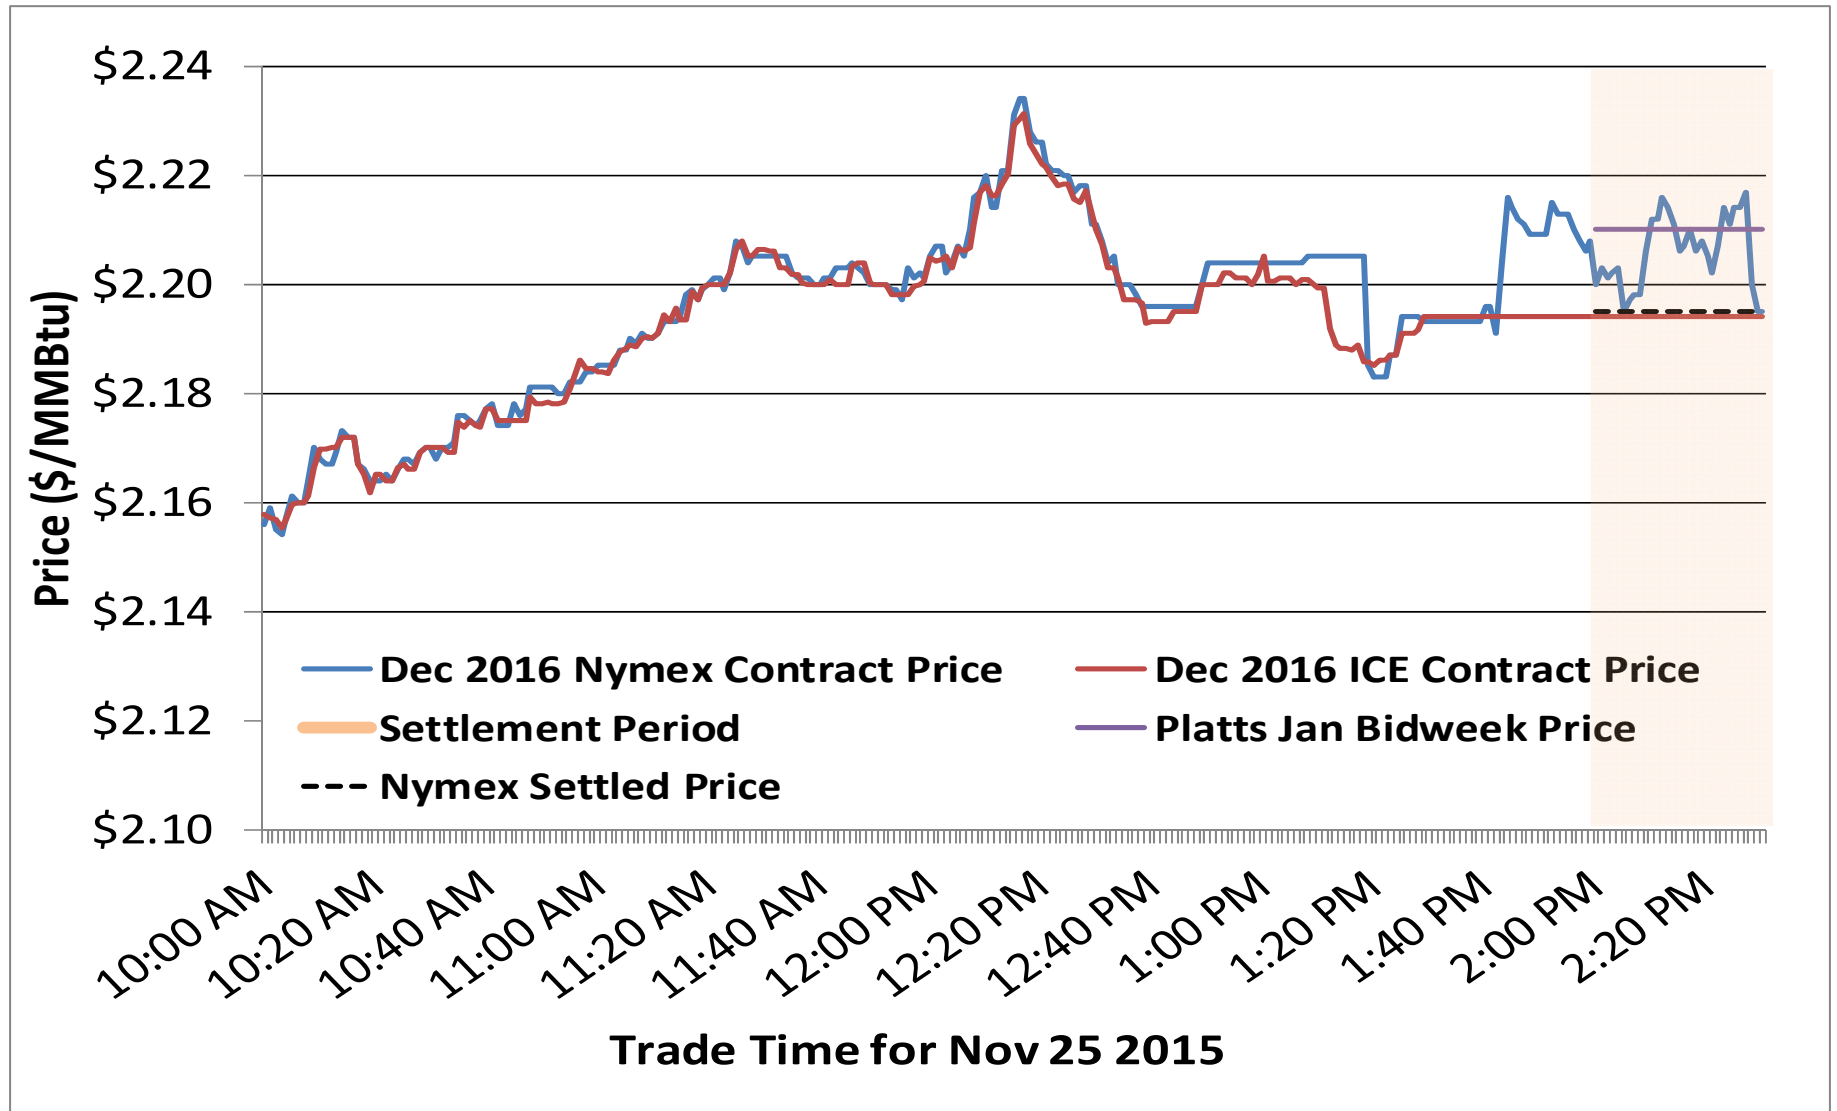

Federal Energy Regulatory Commission • Market Oversight • www.ferc.gov/oversight

Spot Natural Gas Prices 30 Day Average (\$/MMBtu)

Source: ICE

Updated 1/20/2016

Federal Energy Regulatory Commission • Market Oversight • www.ferc.gov/oversight

Spot Natural Gas Trading Volumes 30 Day Average (MMBtus)

Source: ICE

Updated 1/20/2016

Gas vs Coal

Nymex Futures Curves

Brent vs WTI

Nymex Settlement

Natural Gas Liquids (NGLs) Prices