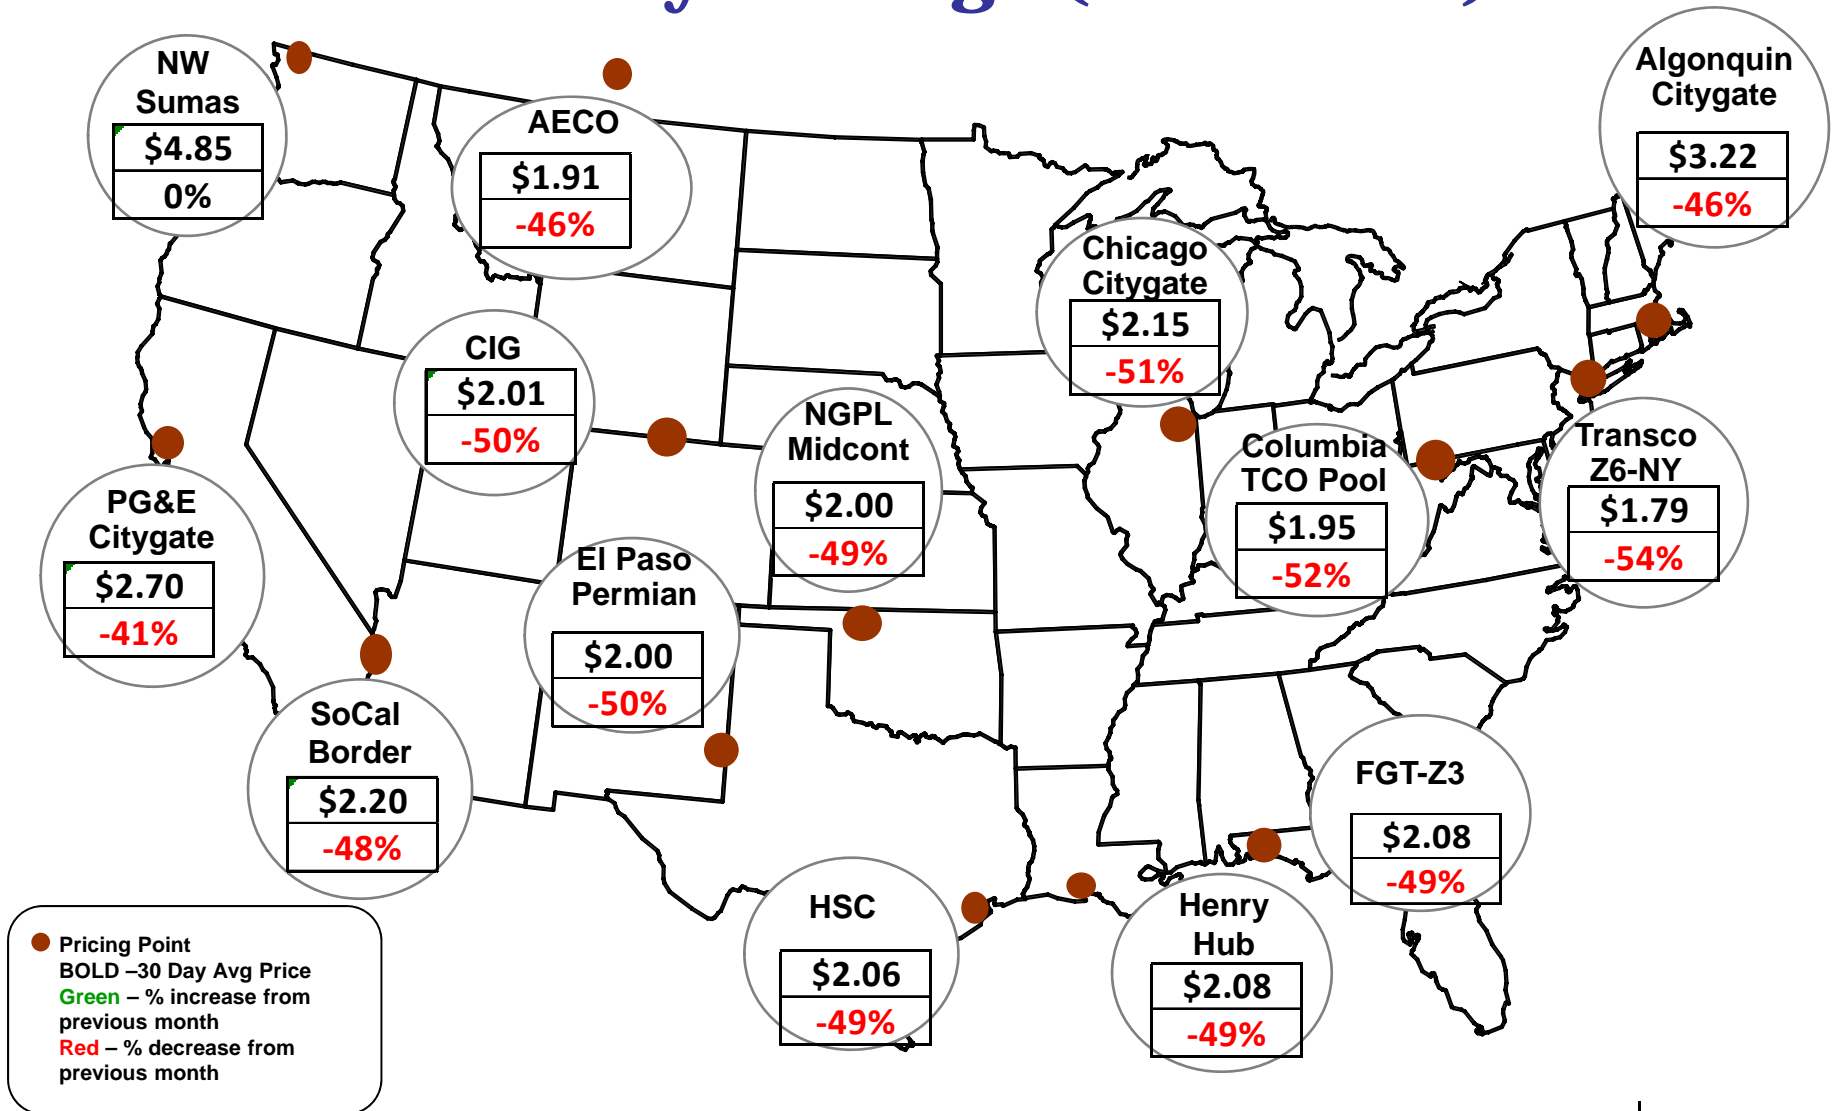

Cumulative HDDs by City 30 Day Intervals

● City Location

Last 30D
Lst yr 30D
5 Yr 30 D Avg

Source: Bloomberg Weather

Updated 1/20/2016

Cumulative CDDs by City 30 Day Intervals

Source: Bloomberg Weather

Updated 1/20/2016

Federal Energy Regulatory Commission • Market Oversight • www.ferc.gov/oversight

Spot Natural Gas Prices 30 Day Average (\$/MMBtu)

Source: ICE

Updated 1/20/2016

Federal Energy Regulatory Commission • Market Oversight • www.ferc.gov/oversight