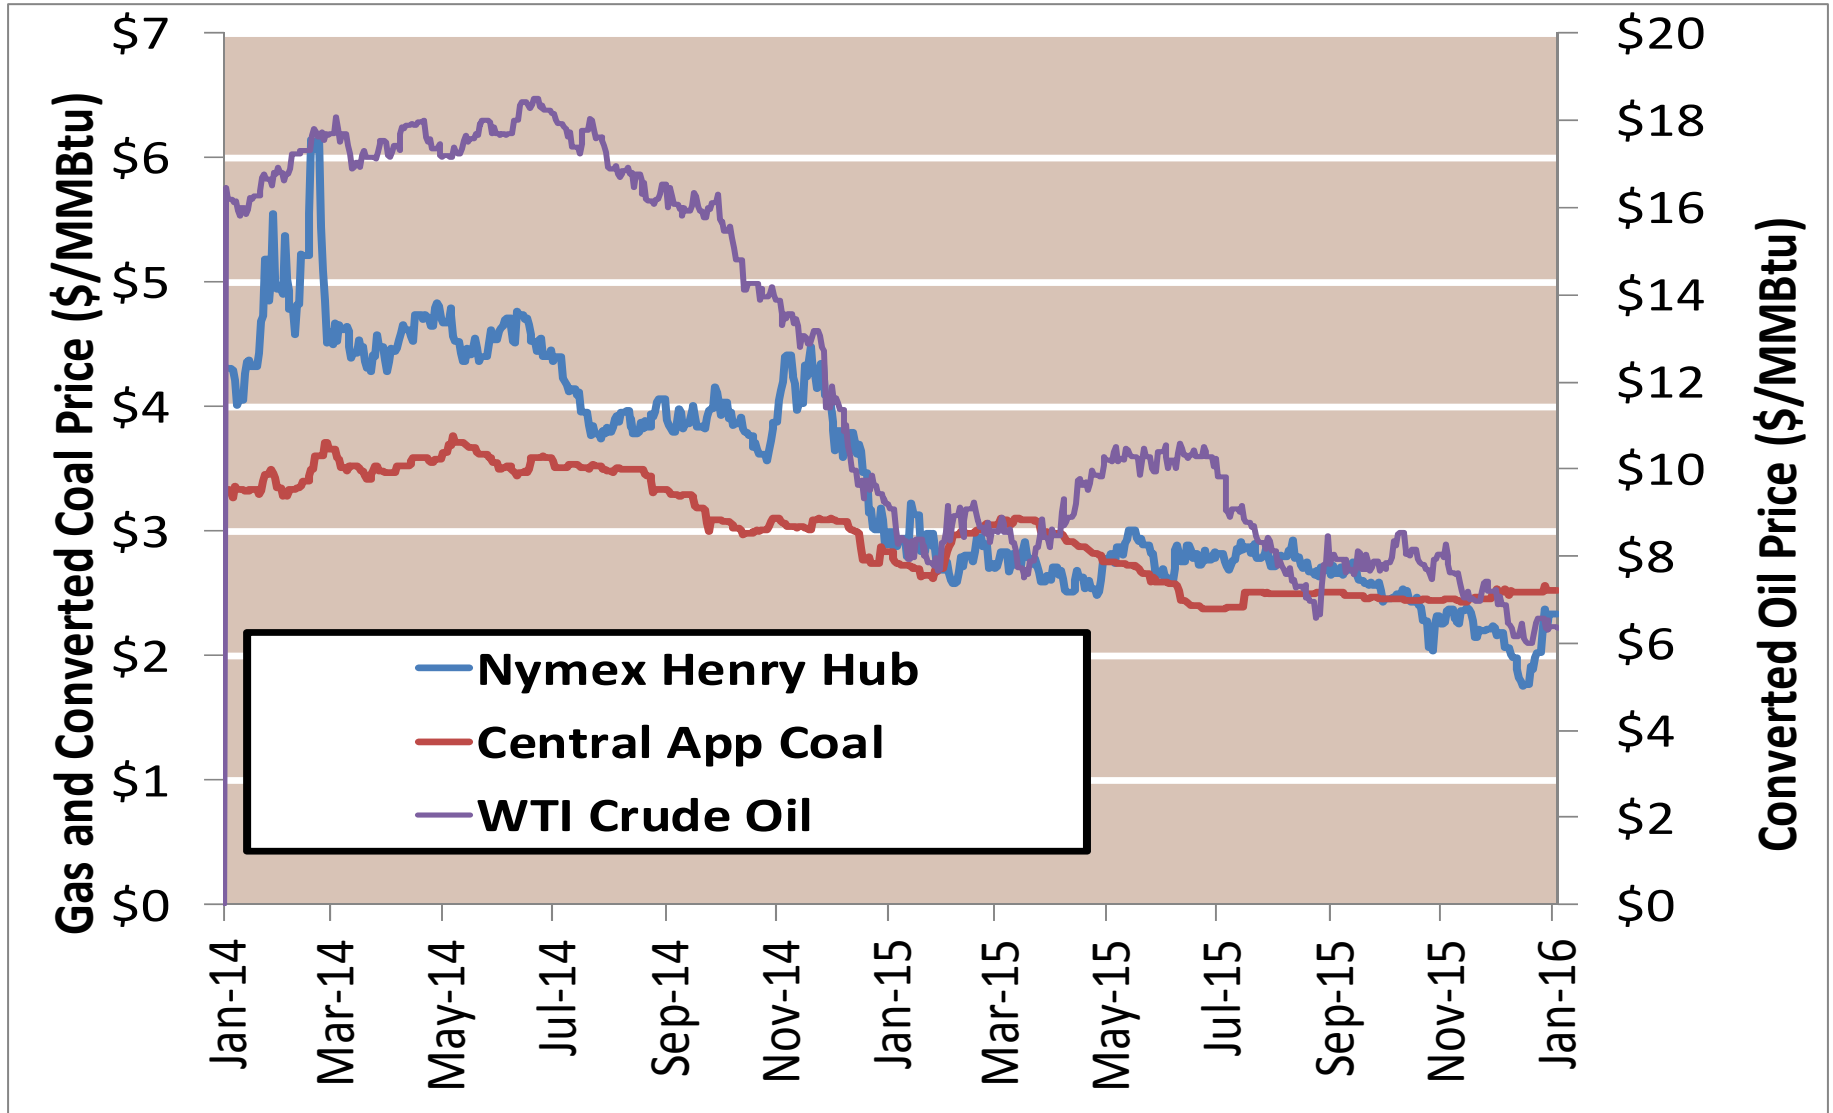

Federal Energy Regulatory Commission • Market Oversight • www.ferc.gov/oversight

Spot Natural Gas Prices 30 Day Average (\$/MMBtu)

Source: ICE

Updated 1/20/2016

Federal Energy Regulatory Commission • Market Oversight • www.ferc.gov/oversight

Spot Natural Gas Trading Volumes 30 Day Average (MMBtus)

Source: ICE

Updated 1/20/2016

Gas vs Coal

Nymex Futures Curves

Brent vs WTI

Nymex Settlement

Natural Gas Liquids (NGLs) Prices