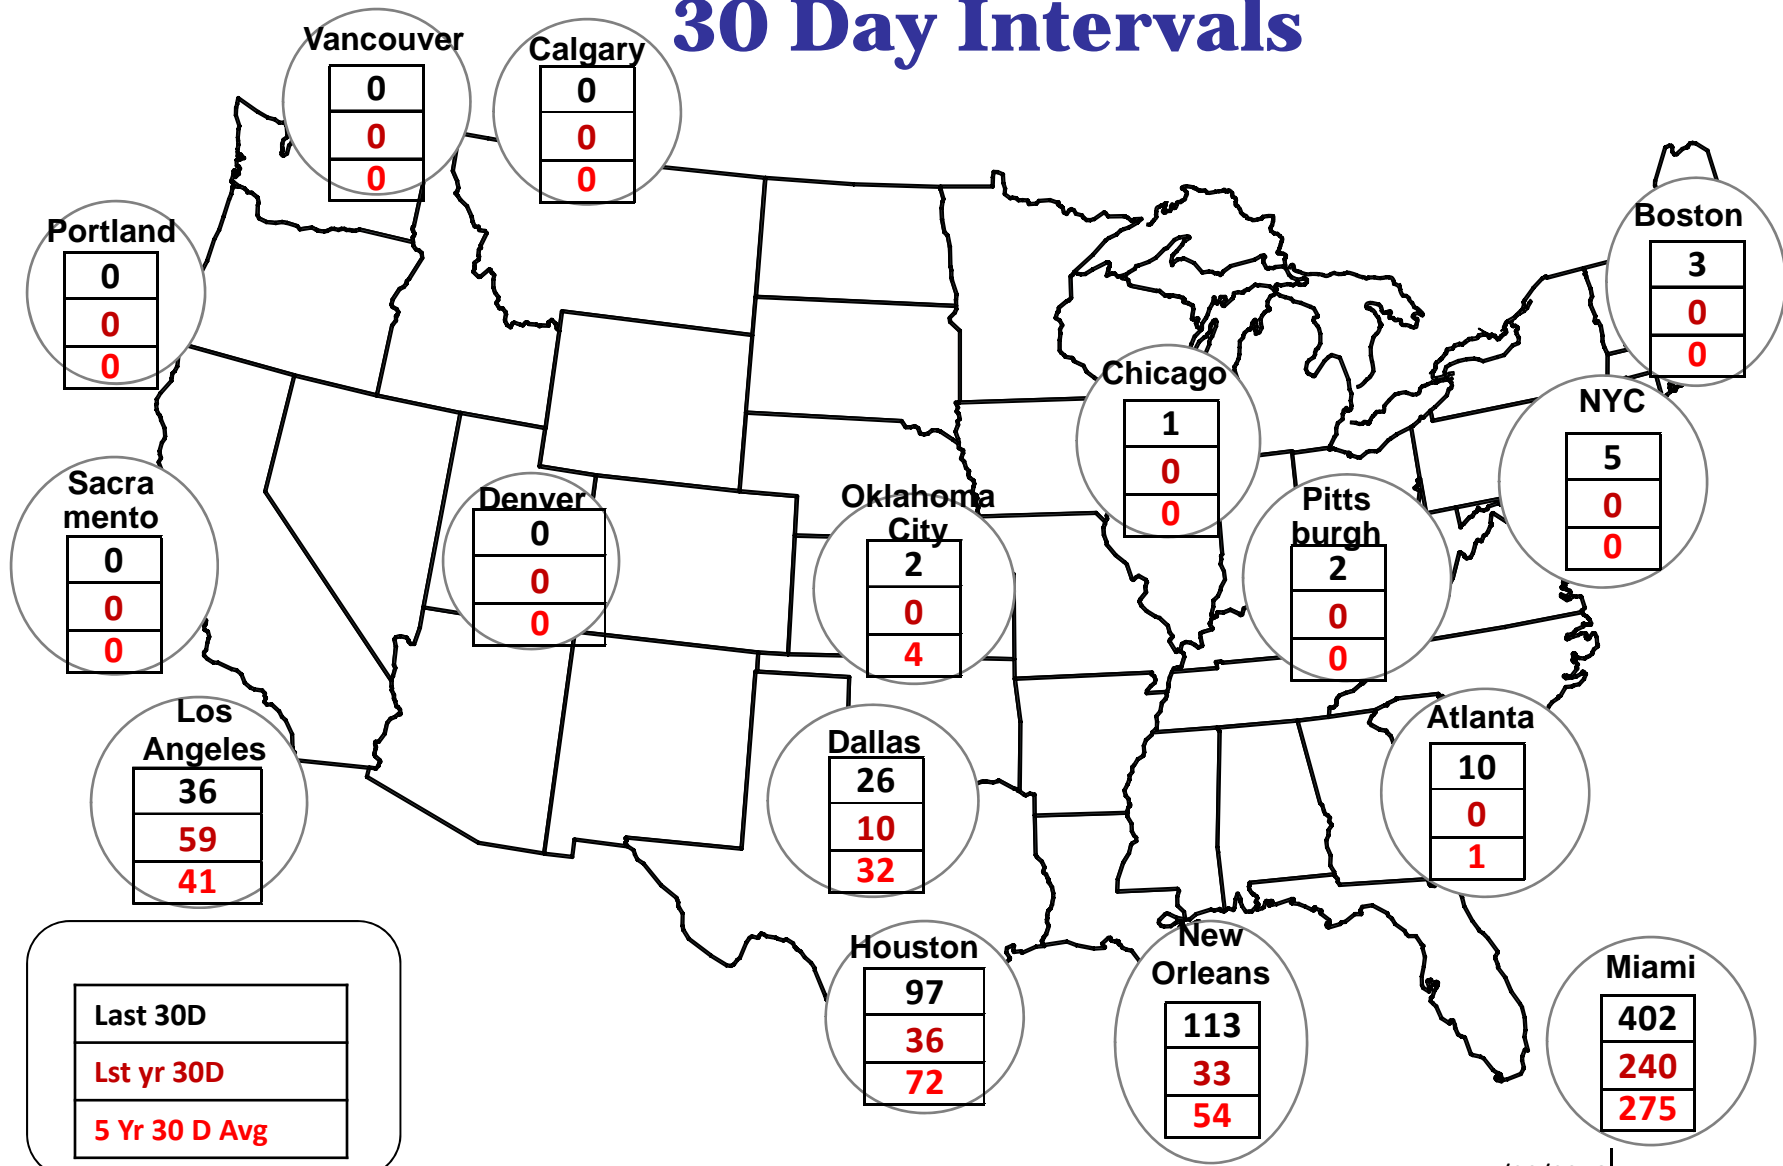

Cumulative HDDs by City 30 Day Intervals

● City Location

Last 30D
Lst yr 30D
5 Yr 30 D Avg

Source: Bloomberg Weather

Updated 1/20/2016

Cumulative CDDs by City 30 Day Intervals

Source: Bloomberg Weather

Updated 1/20/2016

Federal Energy Regulatory Commission • Market Oversight • www.ferc.gov/oversight

Spot Natural Gas Prices 30 Day Average (\$/MMBtu)

Source: ICE

Updated 1/20/2016

Federal Energy Regulatory Commission • Market Oversight • www.ferc.gov/oversight