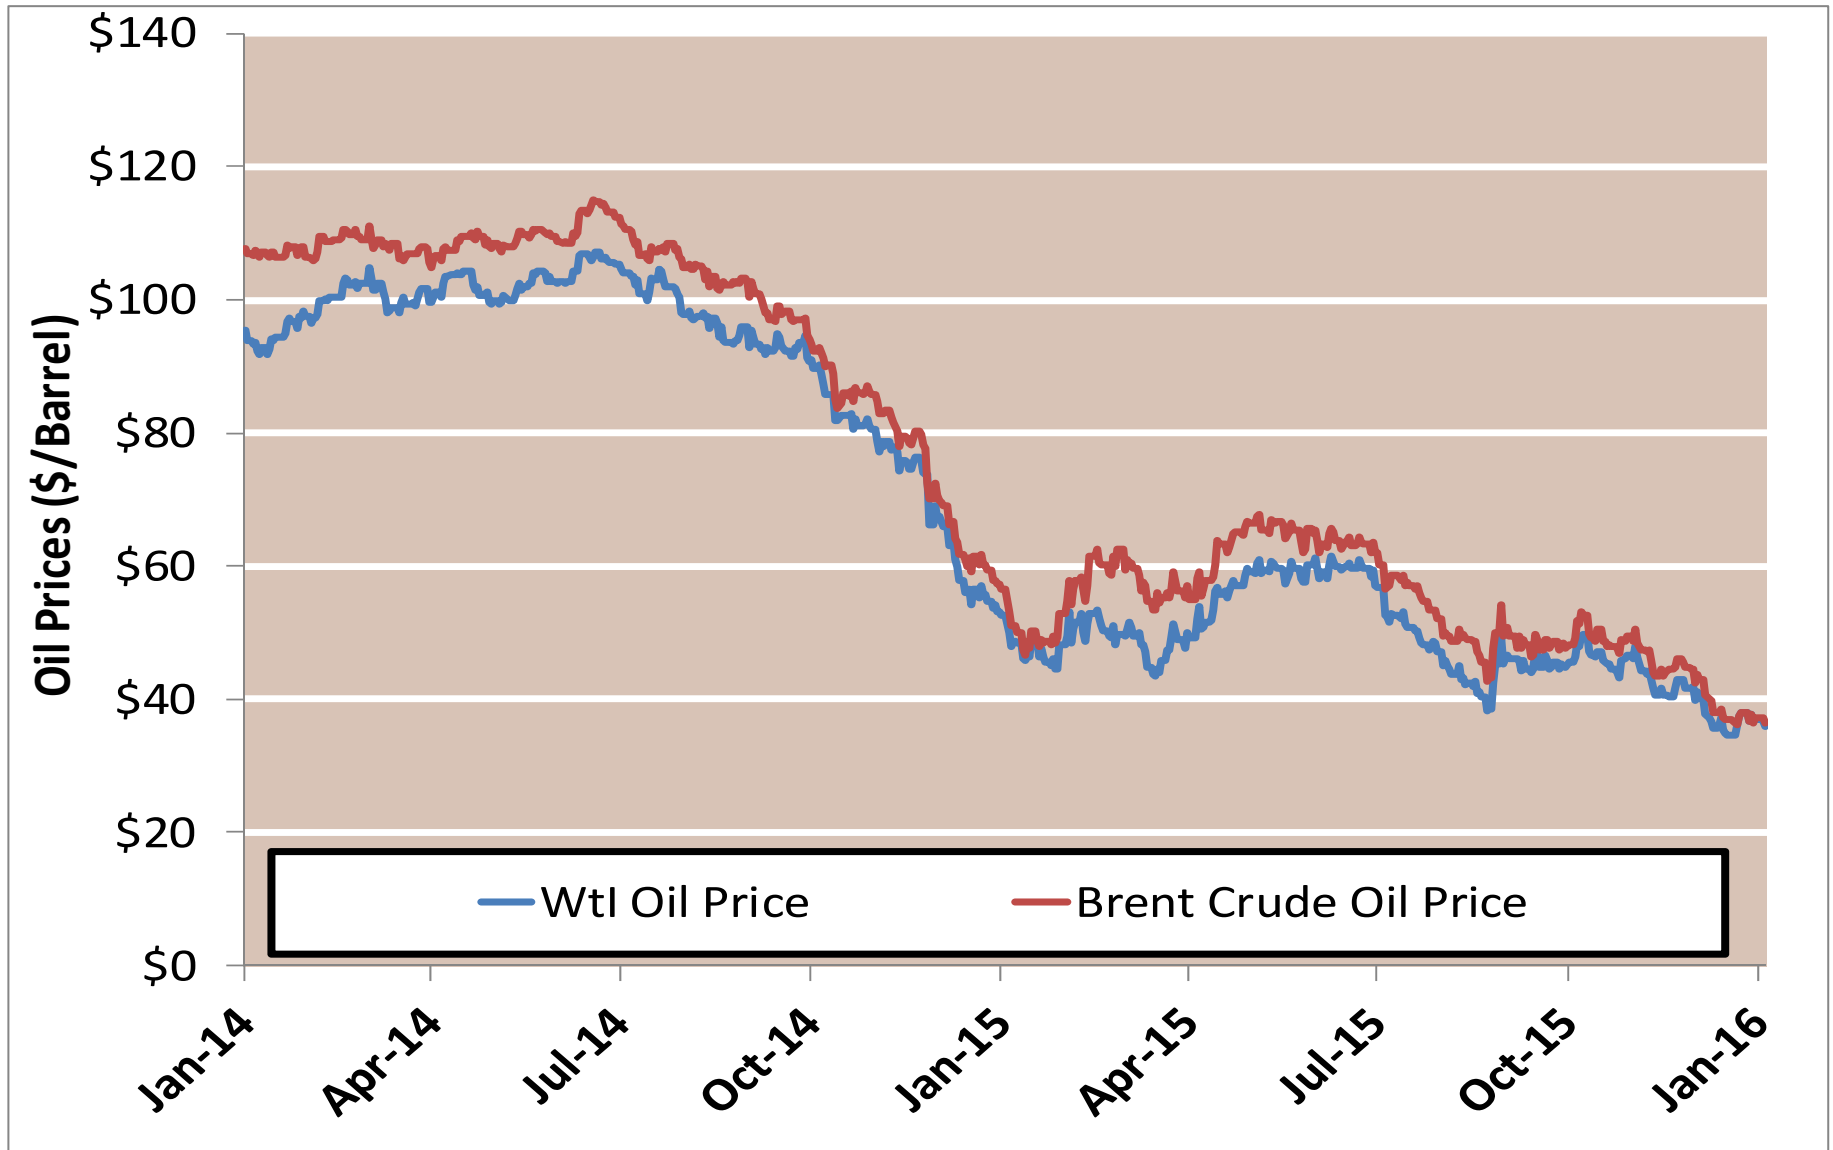

Federal Energy Regulatory Commission • Market Oversight • www.ferc.gov/oversight

Spot Natural Gas Prices 30 Day Average (\$/MMBtu)

Source: ICE

Updated 1/20/2016

Federal Energy Regulatory Commission • Market Oversight • www.ferc.gov/oversight

Spot Natural Gas Trading Volumes 30 Day Average (MMBtus)

Source: ICE

Updated 1/20/2016

Gas vs Coal

Nymex Futures Curves

Brent vs WTI

Nymex Settlement

Natural Gas Liquids (NGLs) Prices