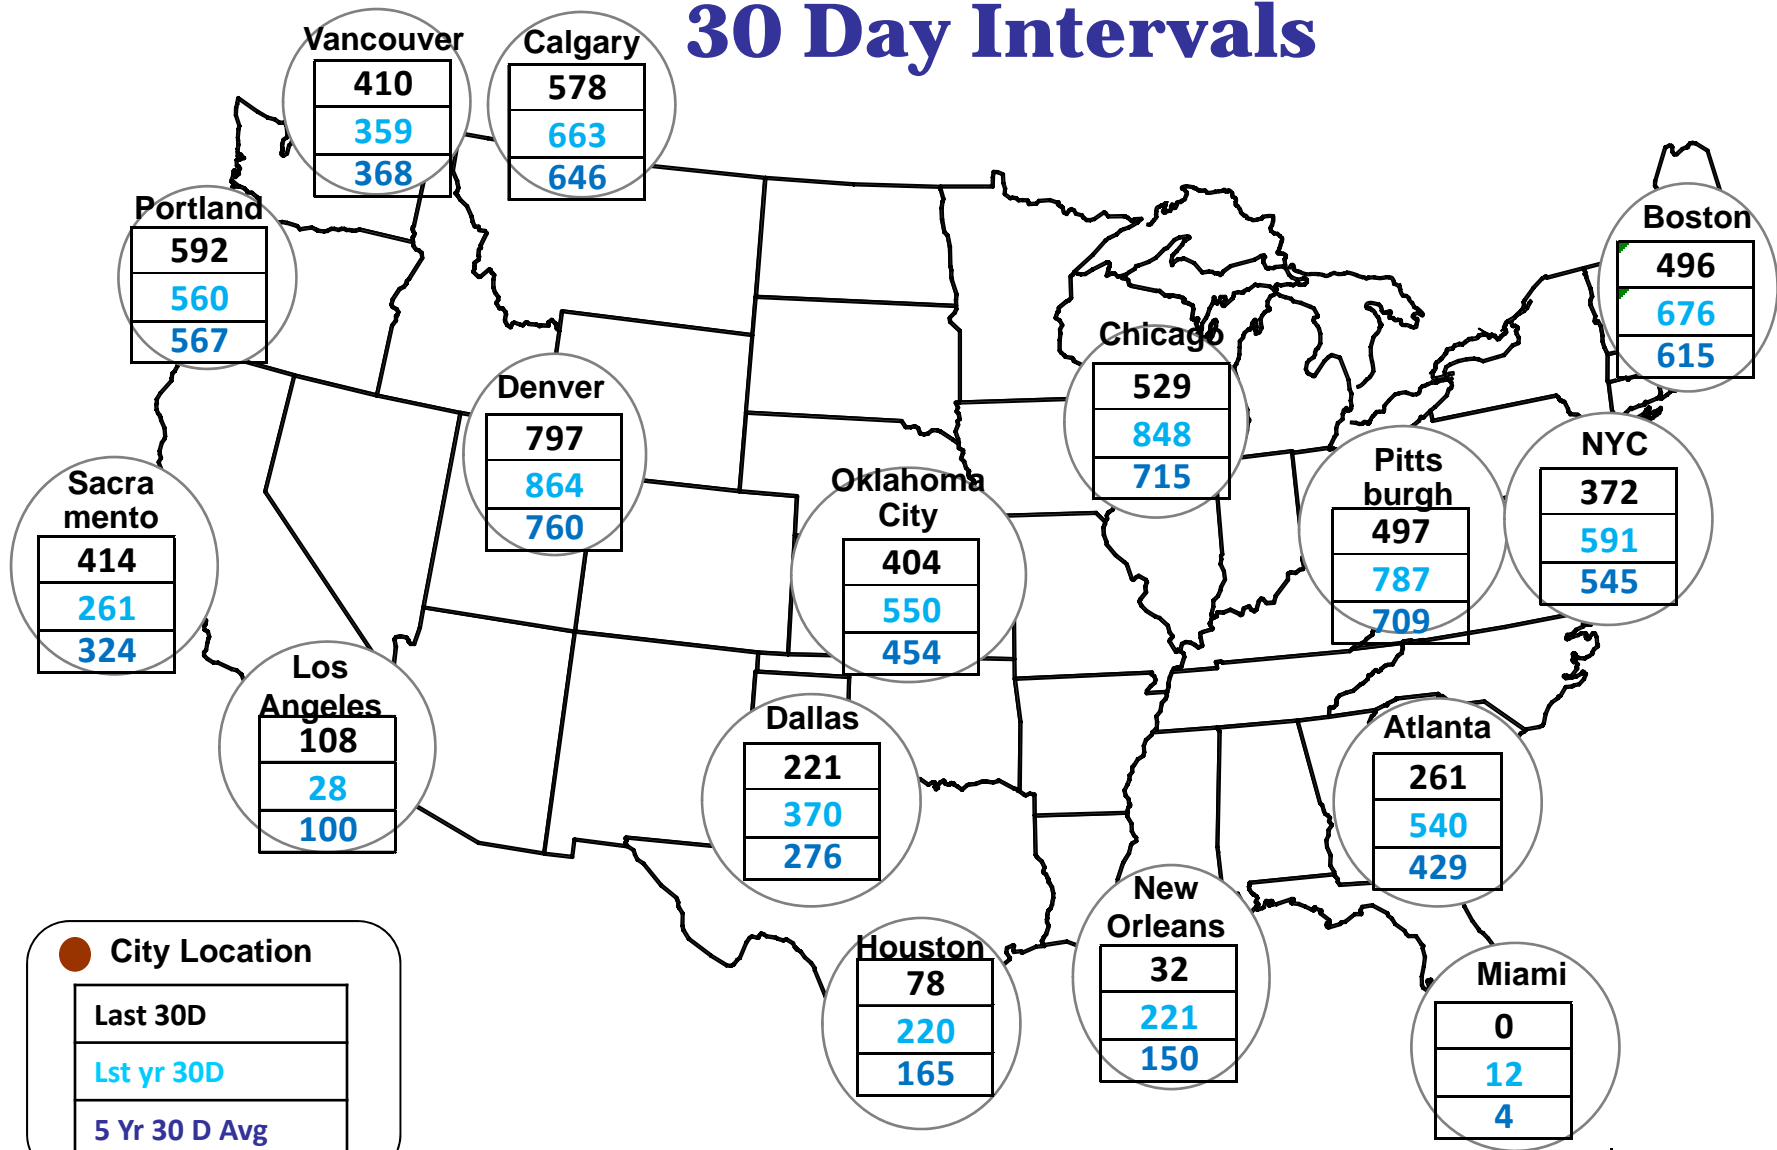

Cumulative HDDs by City 30 Day Intervals

● City Location

Last 30D
Lst yr 30D
5 Yr 30 D Avg

Source: Bloomberg Weather

Updated 1/20/2016

Cumulative CDDs by City 30 Day Intervals

Source: Bloomberg Weather

Updated 1/20/2016