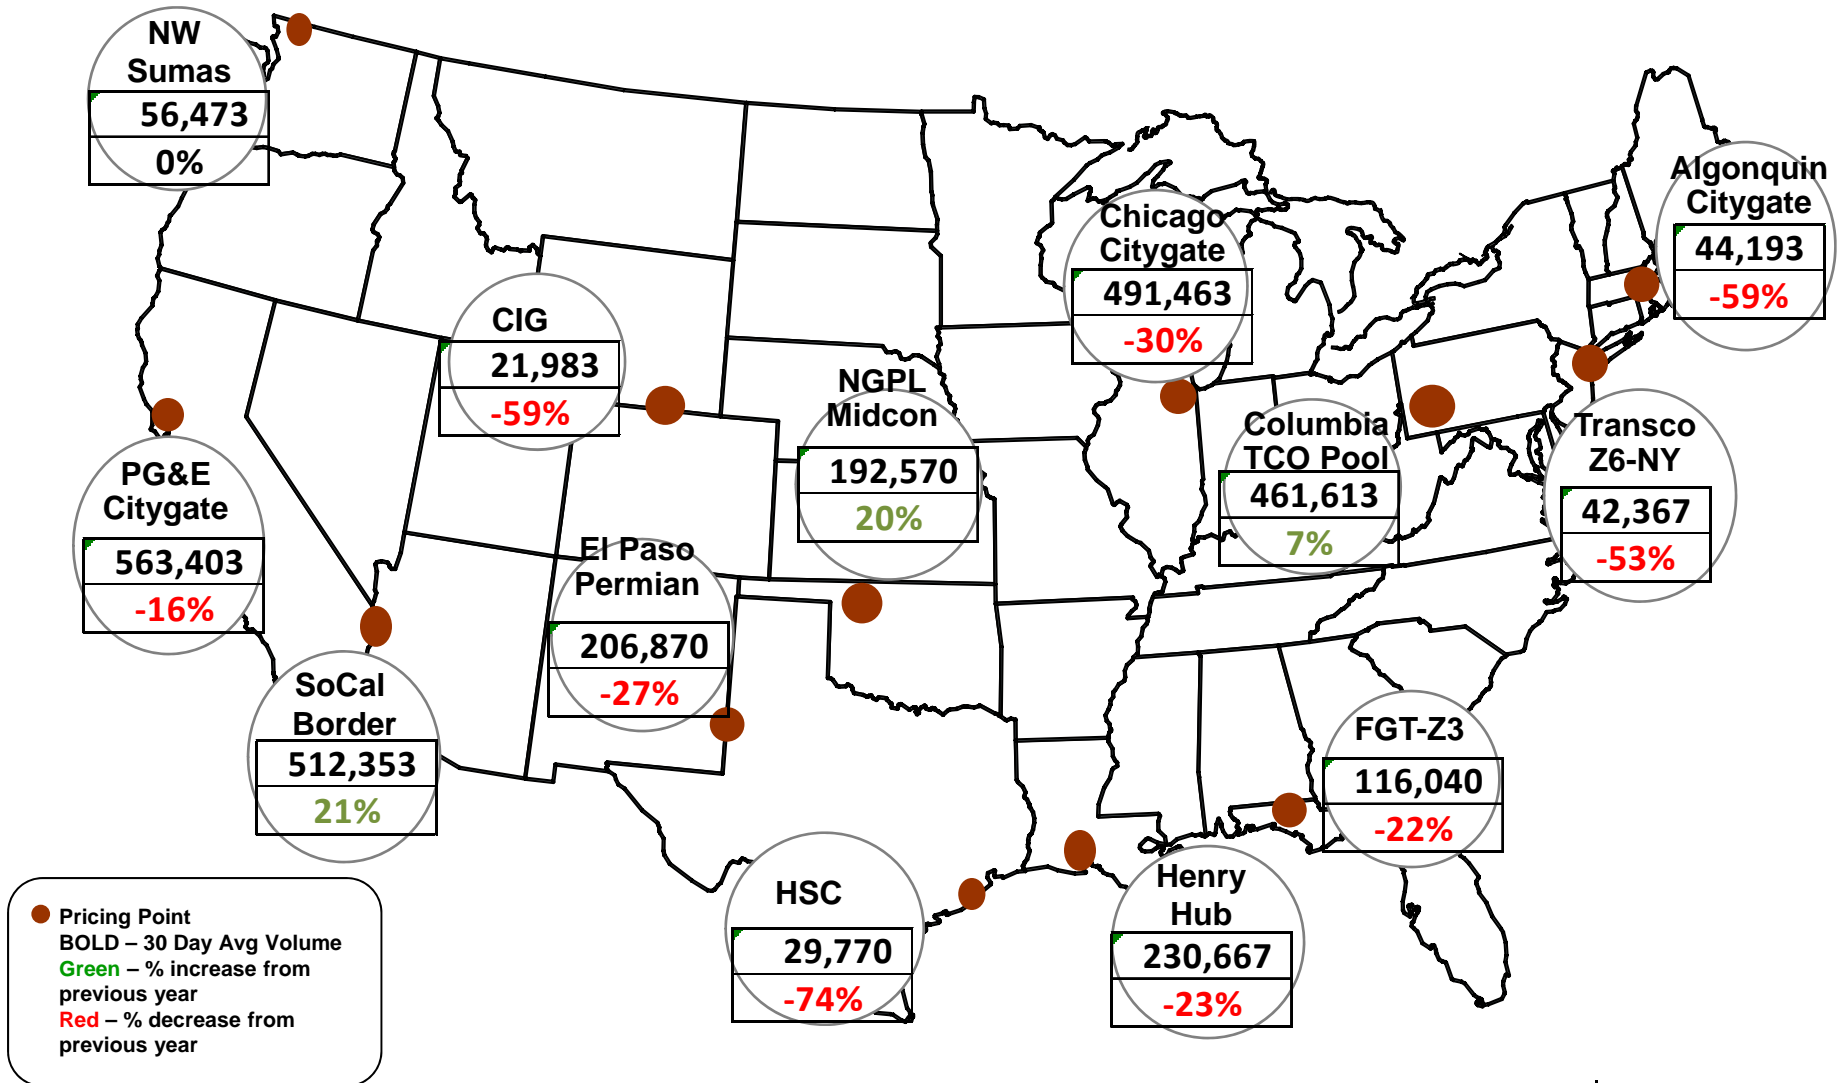

Federal Energy Regulatory Commission • Market Oversight • www.ferc.gov/oversight

Spot Natural Gas Trading Volumes 30 Day Average (MMBtus)

Source: ICE

Updated 1/20/2016