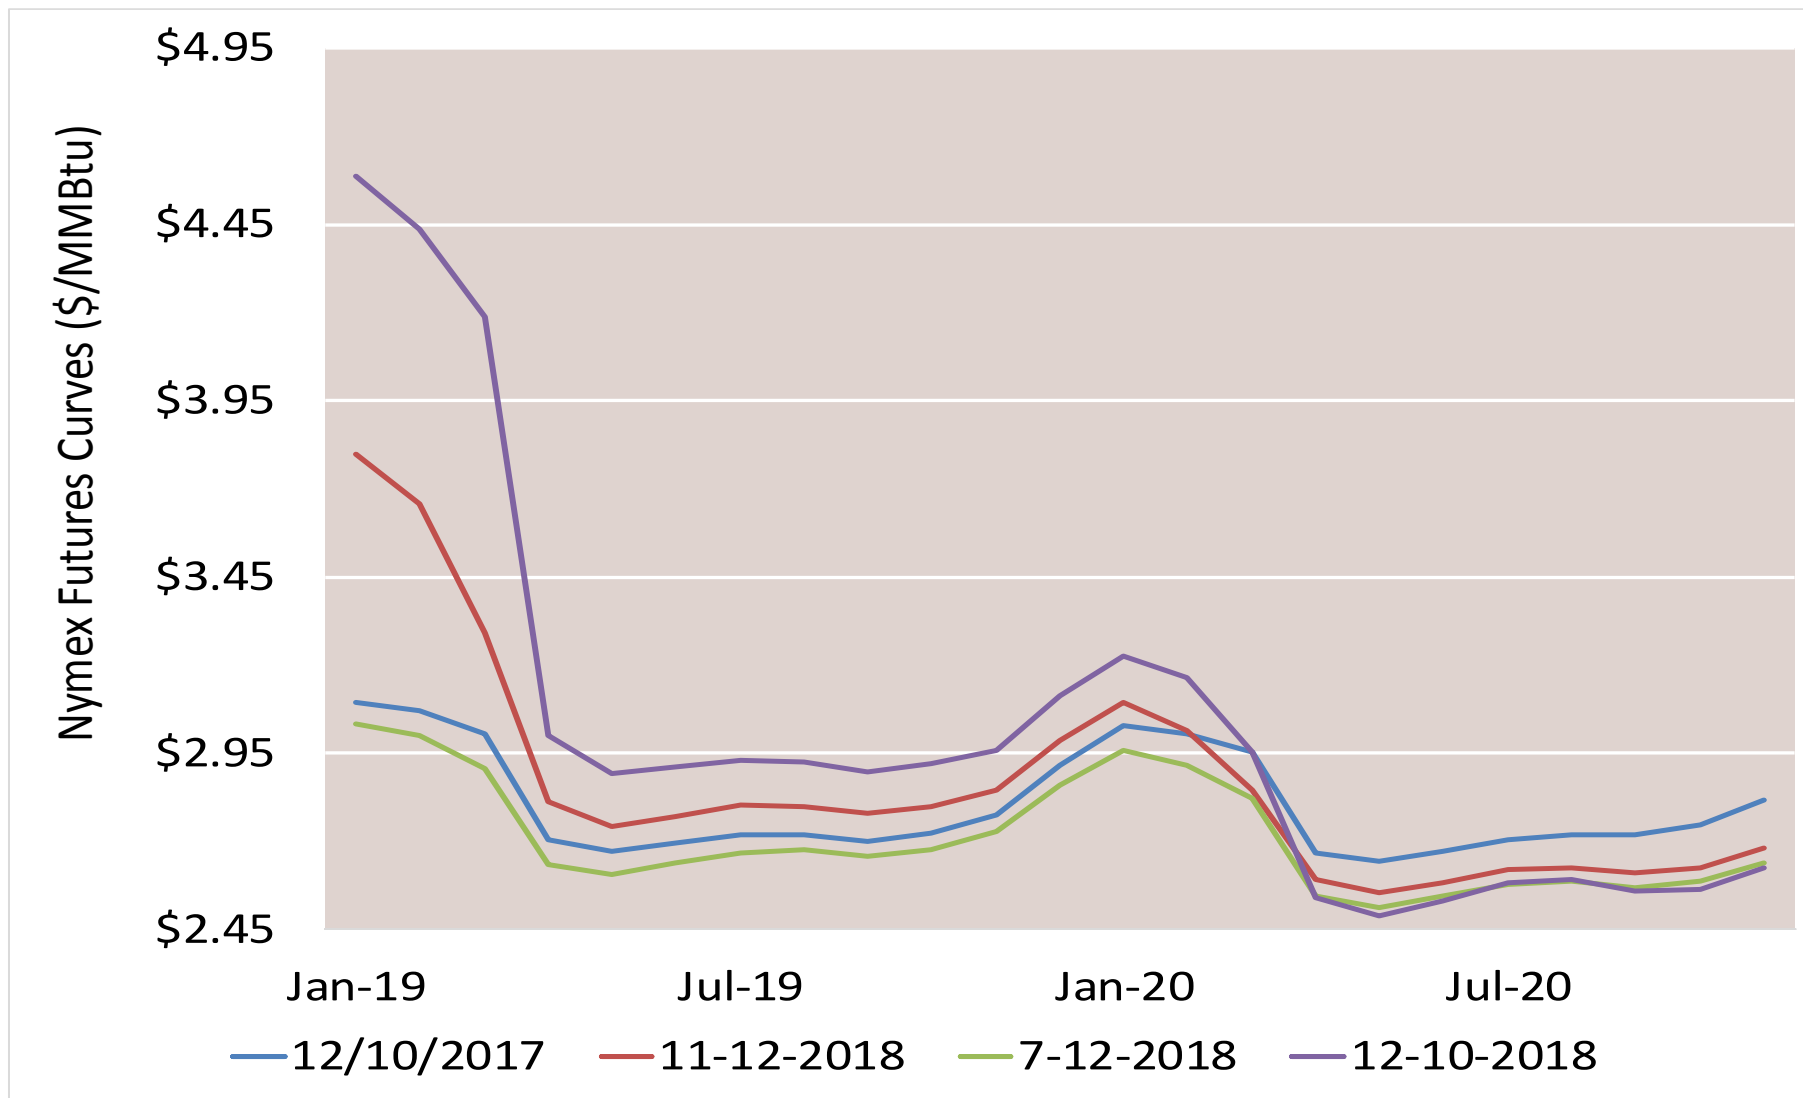

Cumulative HDDs by City 30 Day Intervals

Cumulative CDDs by City

30 Day Intervals

Day Ahead Natural Gas Prices 30 Day Average (\$/MMBtu)

Natural Gas, Coal and Oil Prices (Converted)

Nymex Futures Curves

Brent vs WTI

Nymex Settlement

Trade Time for Nov 28 2018

Natural Gas Liquids (NGLs) Prices