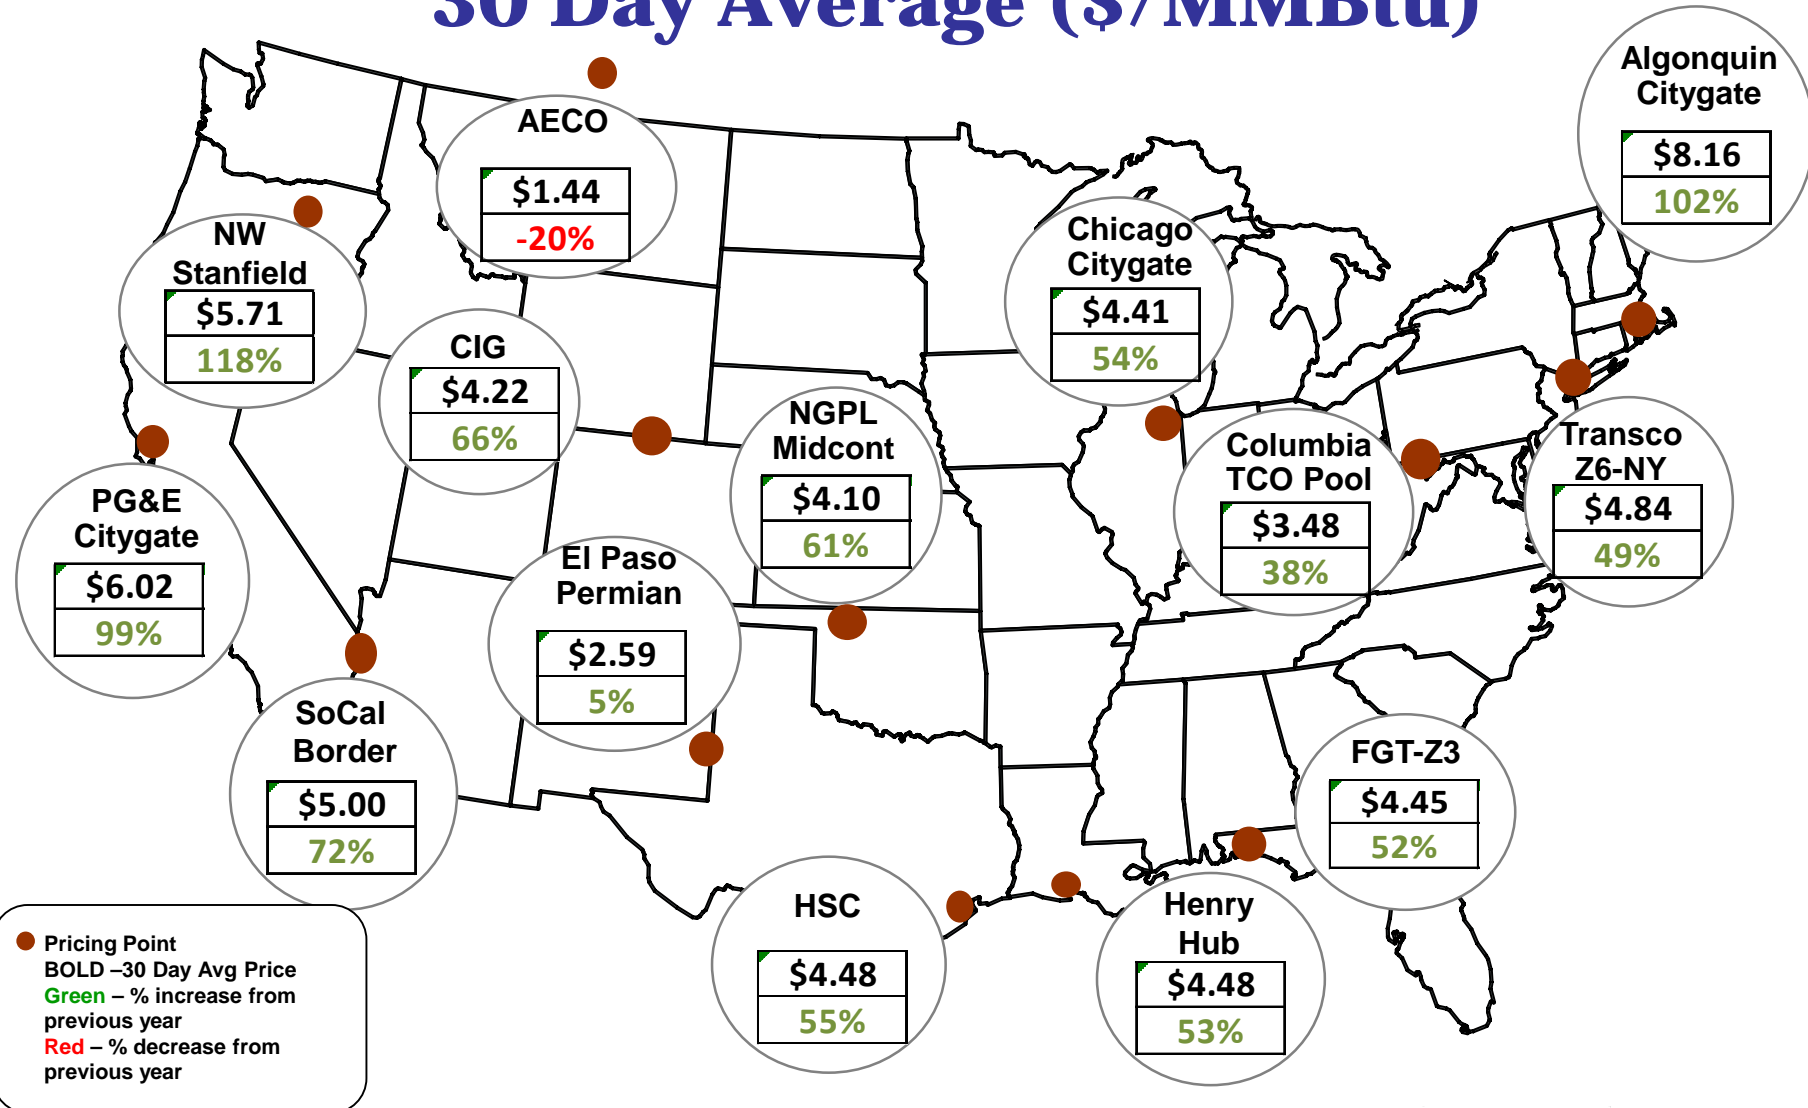

Cumulative HDDs by City 30 Day Intervals

Cumulative CDDs by City

30 Day Intervals

Day Ahead Natural Gas Prices 30 Day Average (\$/MMBtu)

Natural Gas, Coal and Oil Prices (Converted)

Nymex Futures Curves

Brent vs WTI

Nymex Settlement

Trade Time for Nov 28 2018

Natural Gas Liquids (NGLs) Prices