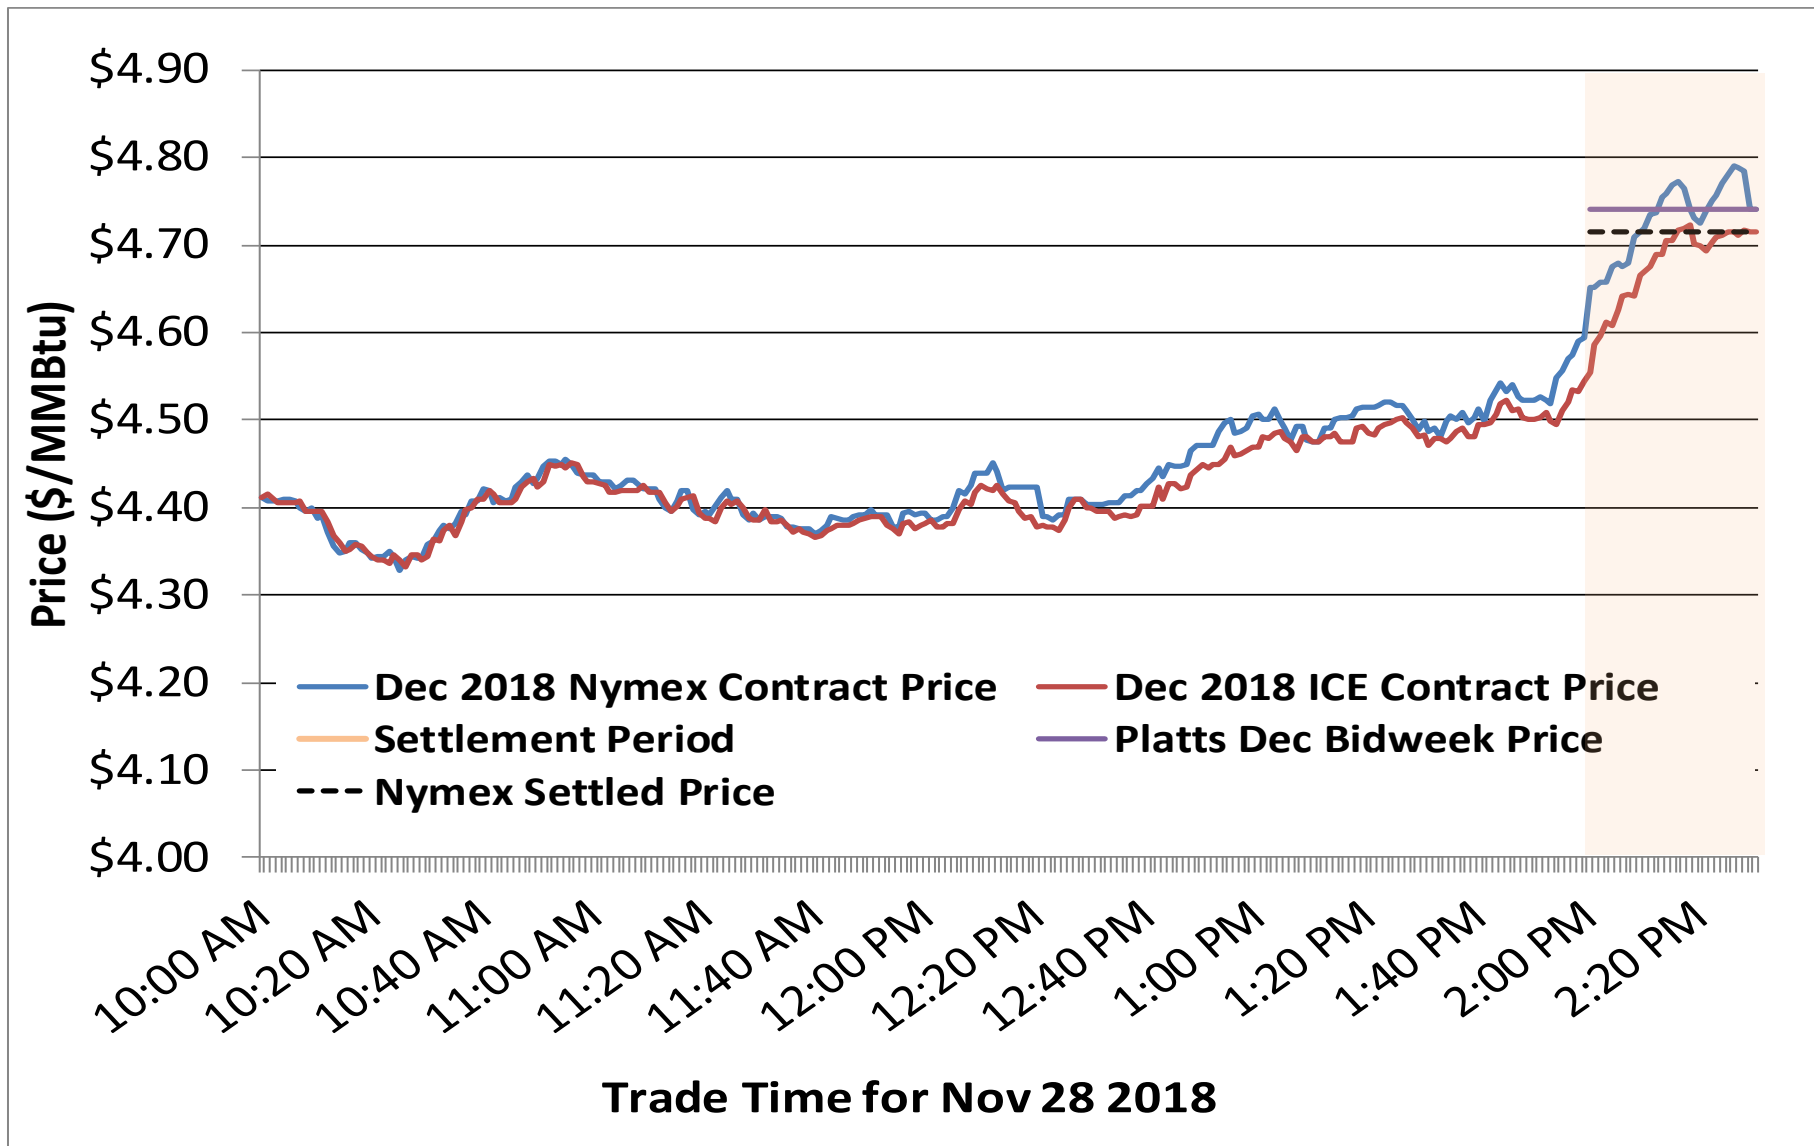

Cumulative HDDs by City 30 Day Intervals

Cumulative CDDs by City

30 Day Intervals

Day Ahead Natural Gas Prices 30 Day Average (\$/MMBtu)

Natural Gas, Coal and Oil Prices (Converted)

Nymex Futures Curves

Brent vs WTI

Nymex Settlement

Trade Time for Nov 28 2018

Natural Gas Liquids (NGLs) Prices