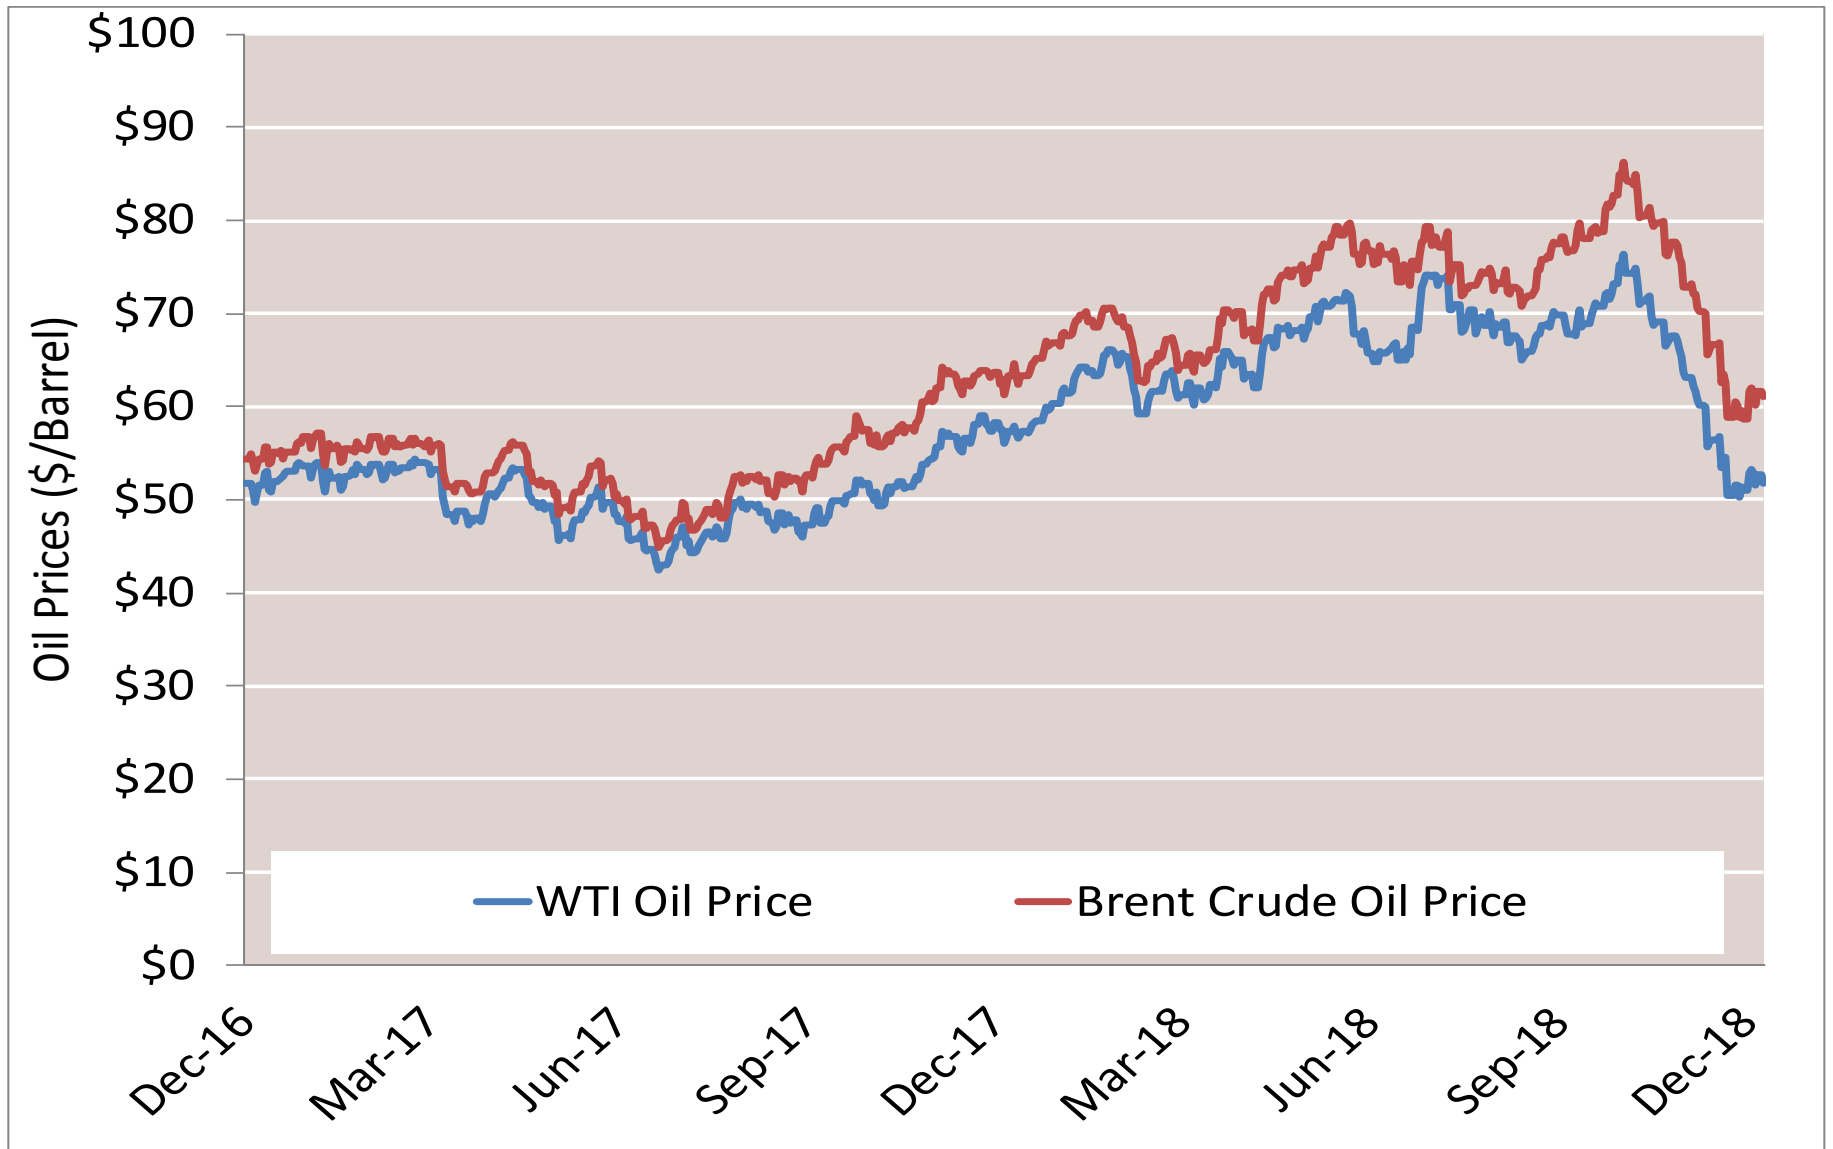

Cumulative HDDs by City 30 Day Intervals

Cumulative CDDs by City

30 Day Intervals

Day Ahead Natural Gas Prices 30 Day Average (\$/MMBtu)

Natural Gas, Coal and Oil Prices (Converted)

Nymex Futures Curves

Brent vs WTI

Nymex Settlement

Trade Time for Nov 28 2018

Natural Gas Liquids (NGLs) Prices