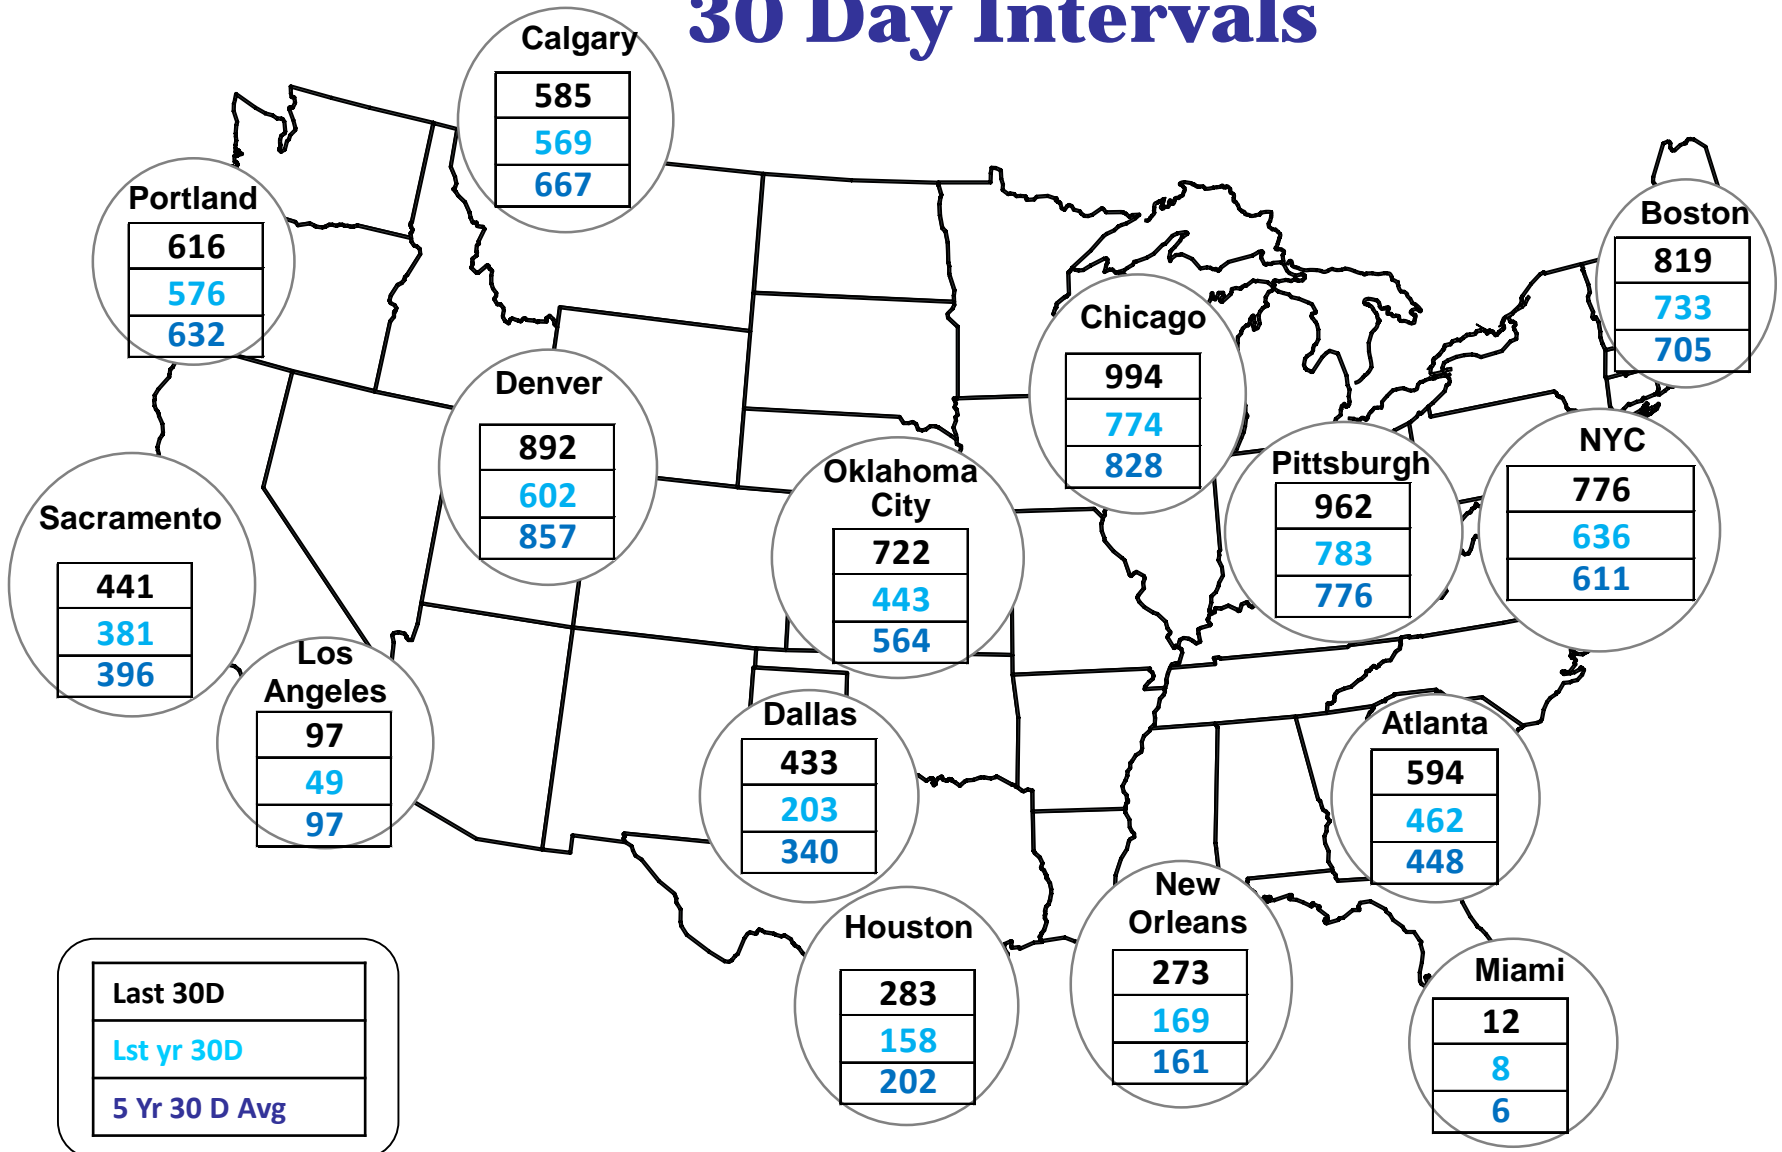

Cumulative HDDs by City 30 Day Intervals

Cumulative CDDs by City

30 Day Intervals

Day Ahead Natural Gas Prices 30 Day Average (\$/MMBtu)

Natural Gas, Coal and Oil Prices (Converted)

Nymex Futures Curves

Brent vs WTI

Nymex Settlement

Trade Time for Nov 28 2018

Natural Gas Liquids (NGLs) Prices