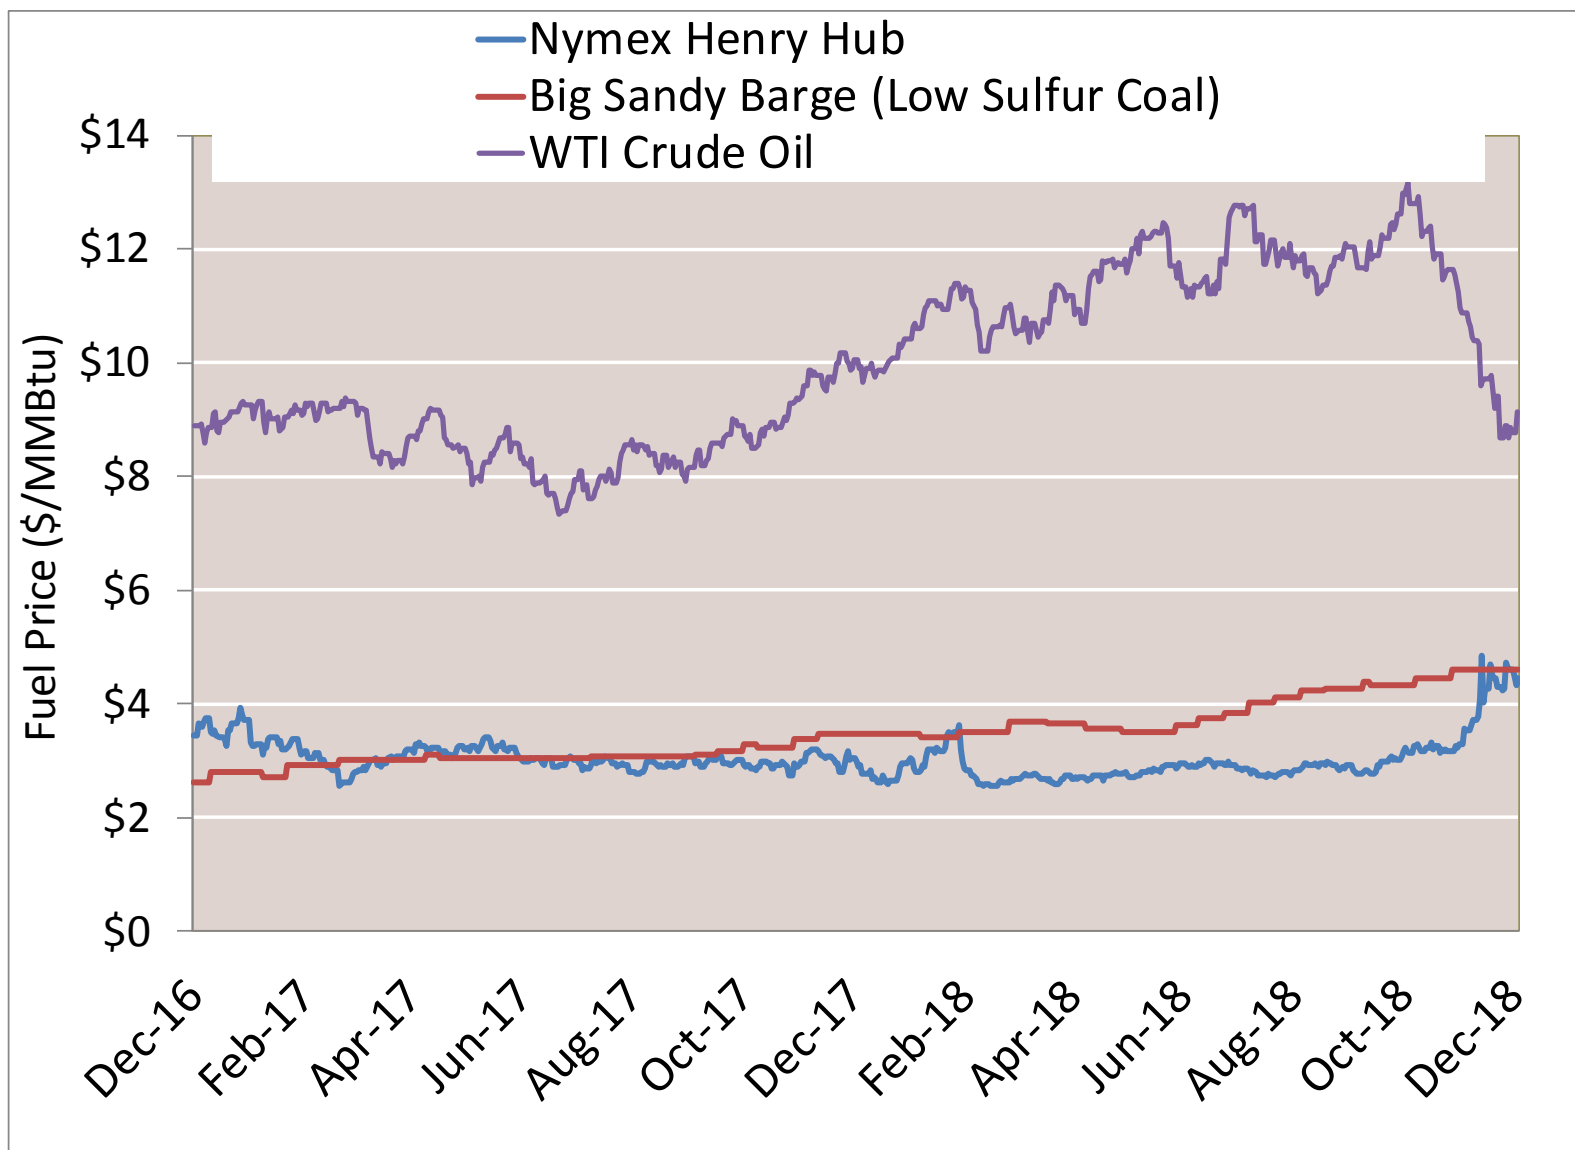

Cumulative HDDs by City 30 Day Intervals

Cumulative CDDs by City

30 Day Intervals

Day Ahead Natural Gas Prices 30 Day Average (\$/MMBtu)

Natural Gas, Coal and Oil Prices (Converted)

Nymex Futures Curves

Brent vs WTI

Nymex Settlement

Trade Time for Nov 28 2018

Natural Gas Liquids (NGLs) Prices