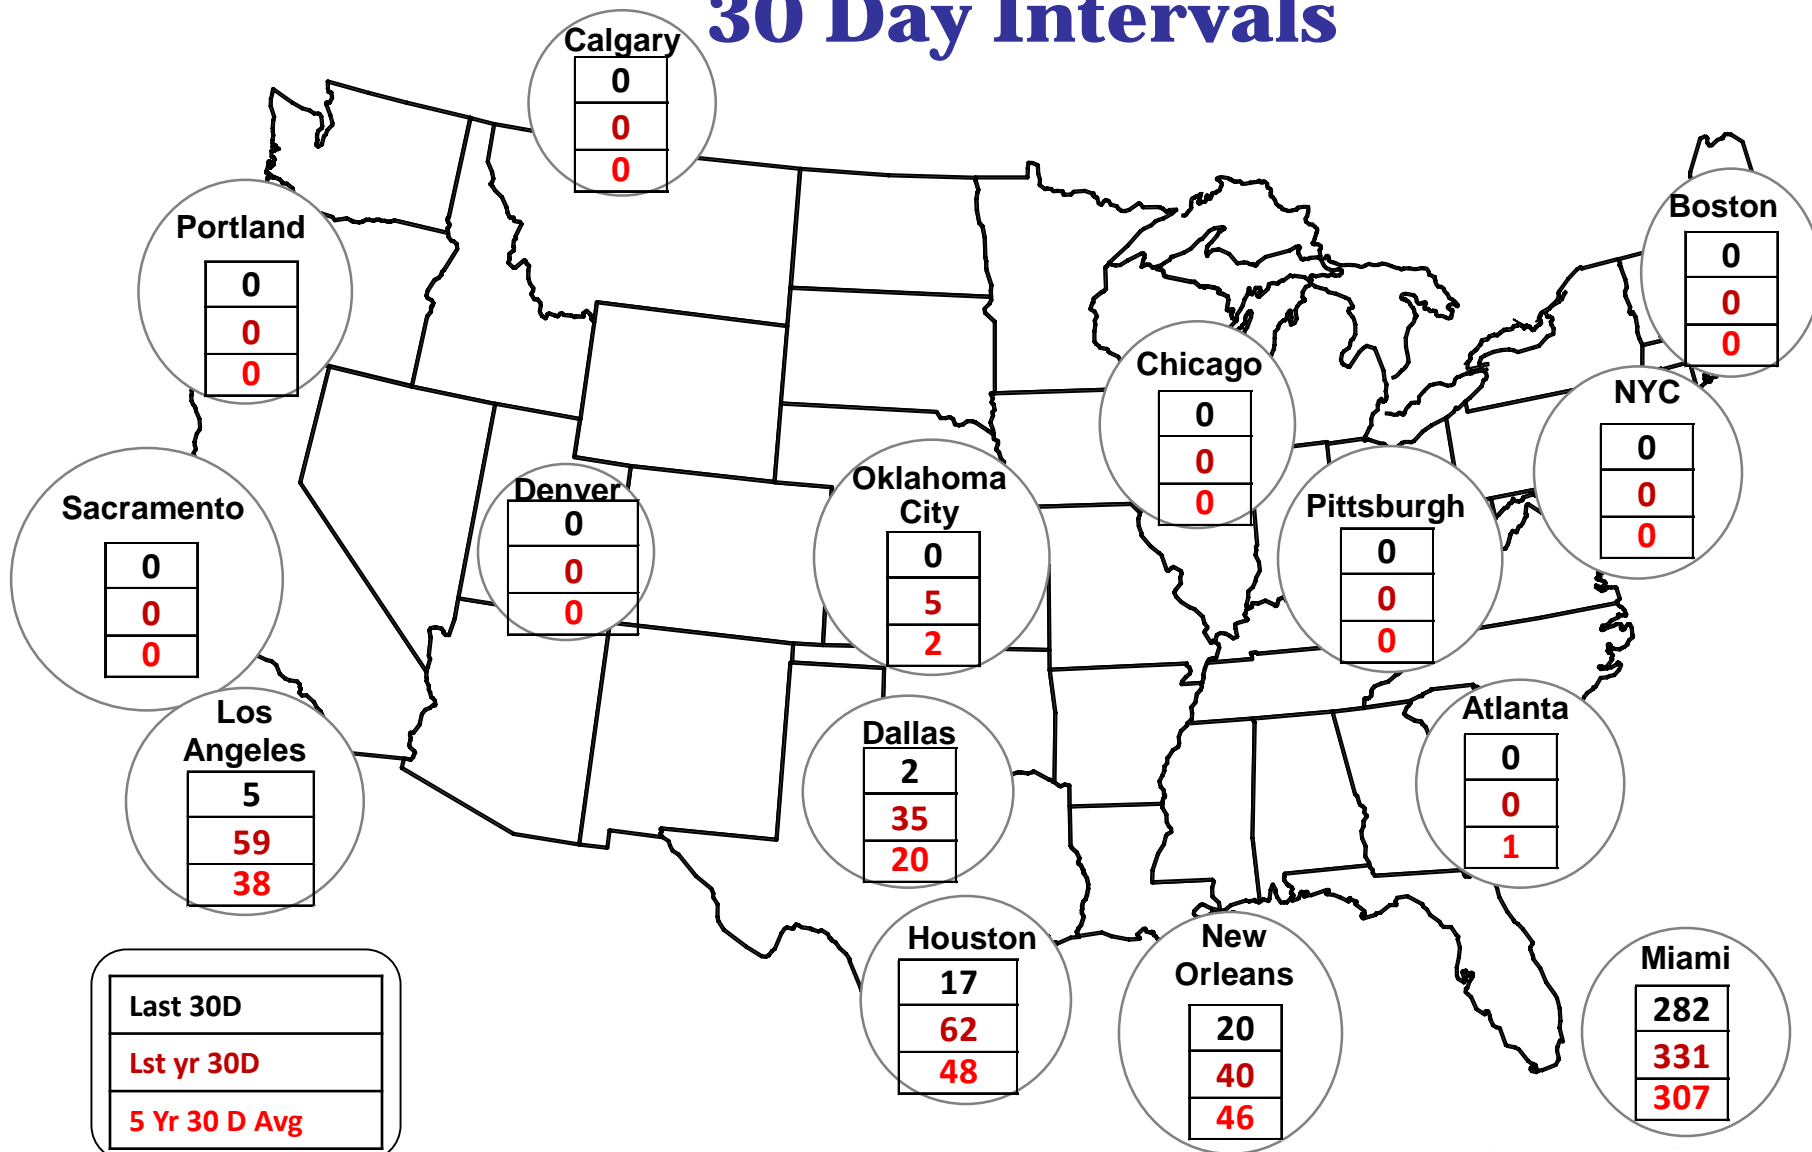

Cumulative HDDs by City 30 Day Intervals

Cumulative CDDs by City

30 Day Intervals

Day Ahead Natural Gas Prices 30 Day Average (\$/MMBtu)

Natural Gas, Coal and Oil Prices (Converted)

Nymex Futures Curves

Brent vs WTI

Nymex Settlement

Trade Time for Nov 28 2018

Natural Gas Liquids (NGLs) Prices