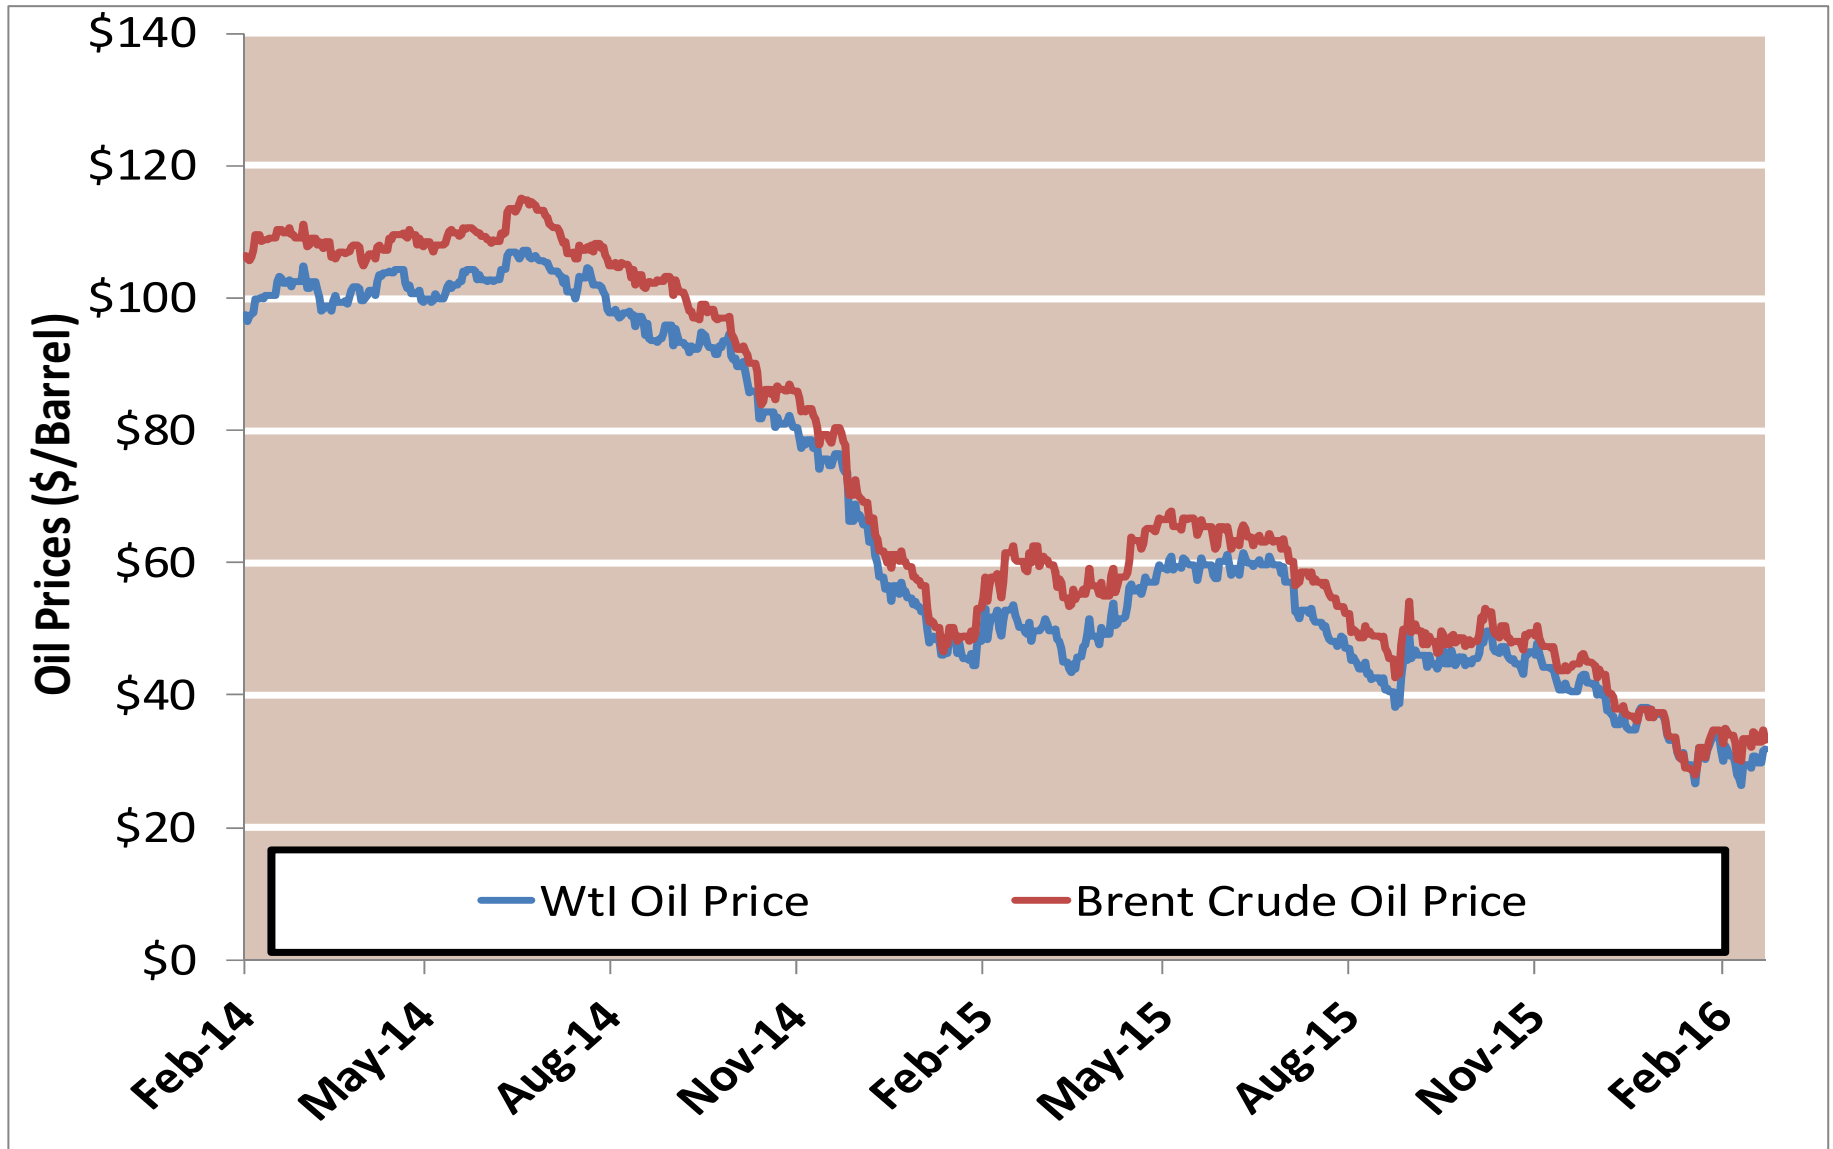

Federal Energy Regulatory Commission • Market Oversight • www.ferc.gov/oversight

Spot Natural Gas Prices 30 Day Average (\$/MMBtu)

Source: ICE

Updated 2/25/2016

Federal Energy Regulatory Commission • Market Oversight • www.ferc.gov/oversight

Spot Natural Gas Trading Volumes

30 Day Average (MMBtus)

Source: ICE

Updated 2/25/2016

Gas vs Coal

Nymex Futures Curves

Brent vs WTI

Nymex Settlement