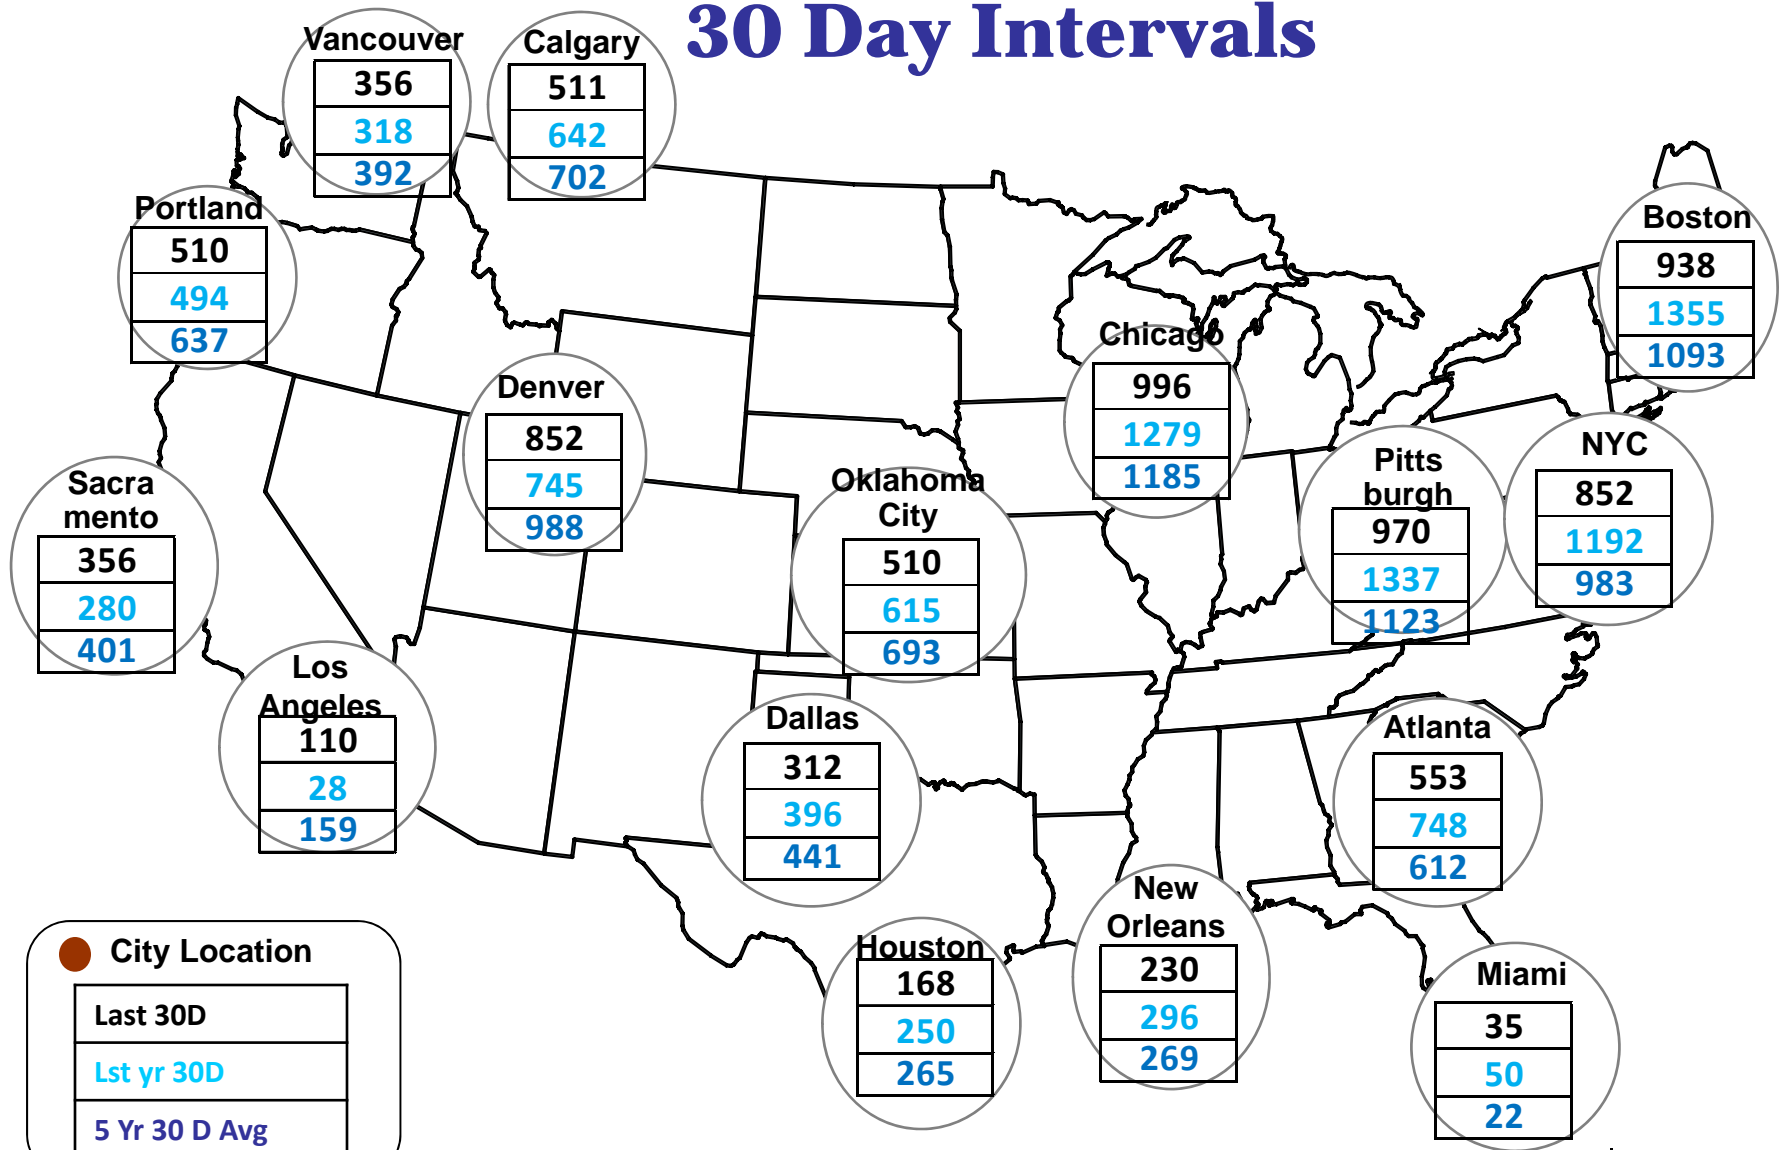

Cumulative HDDs by City 30 Day Intervals

● City Location

Last 30D
Lst yr 30D
5 Yr 30 D Avg

Source: Bloomberg Weather

Updated 2/25/2016

Cumulative CDDs by City 30 Day Intervals

Source: Bloomberg Weather

Updated 2/25/2016