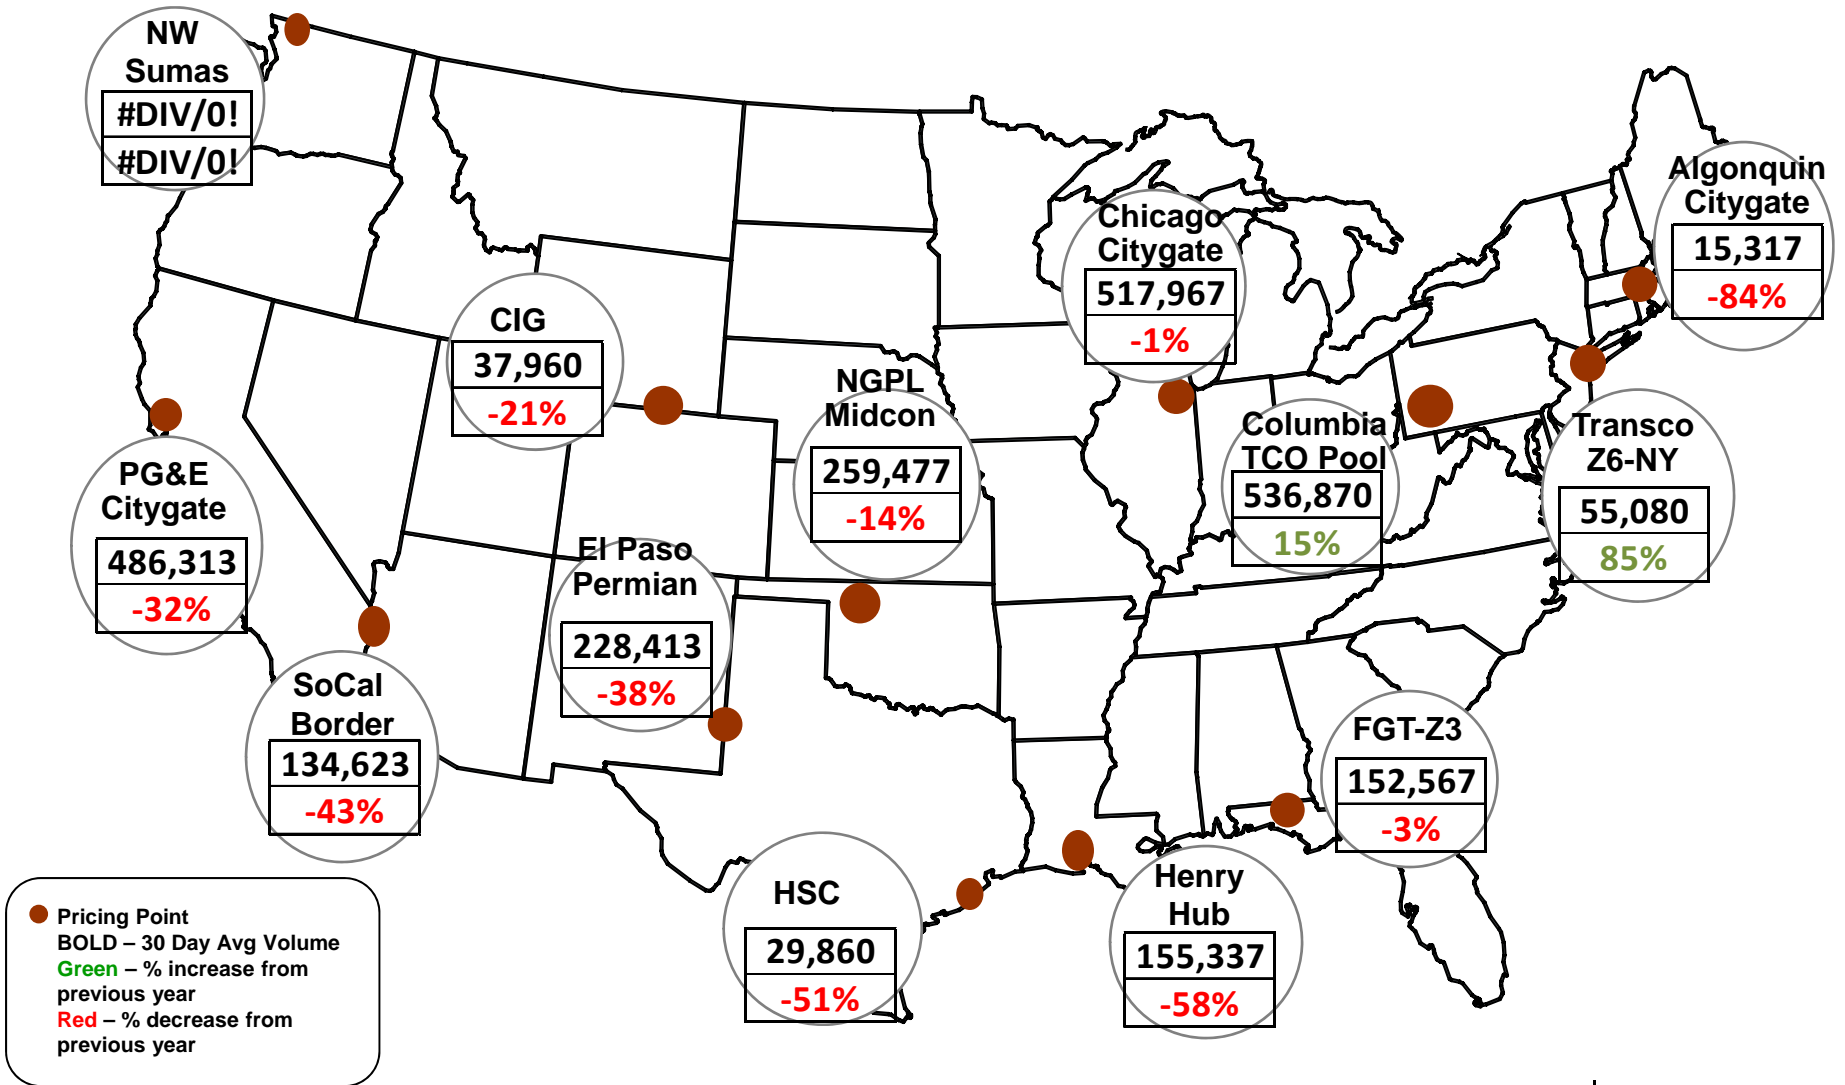

Federal Energy Regulatory Commission • Market Oversight • www.ferc.gov/oversight

Spot Natural Gas Trading Volumes

30 Day Average (MMBtus)

Source: ICE

Updated 2/25/2016