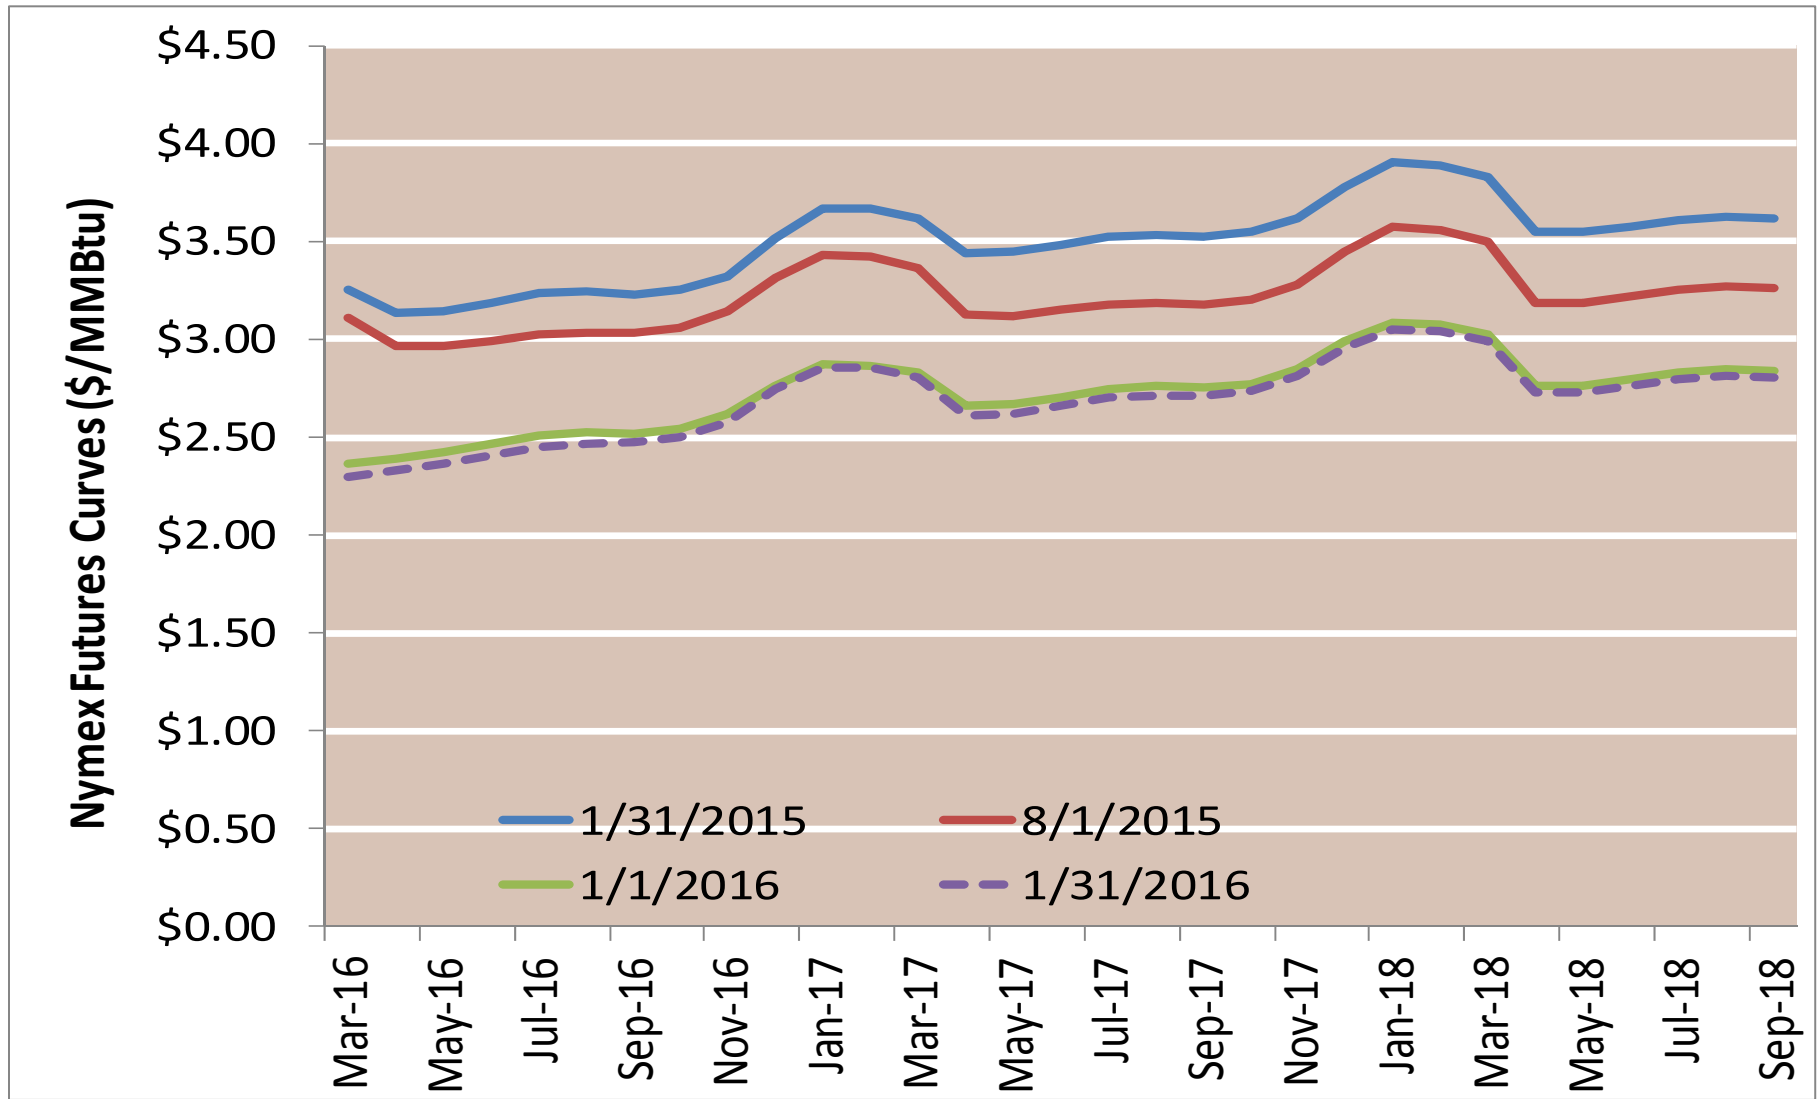

Federal Energy Regulatory Commission • Market Oversight • www.ferc.gov/oversight

Spot Natural Gas Prices 30 Day Average (\$/MMBtu)

Source: ICE

Updated 2/25/2016

Federal Energy Regulatory Commission • Market Oversight • www.ferc.gov/oversight

Spot Natural Gas Trading Volumes

30 Day Average (MMBtus)

Source: ICE

Updated 2/25/2016

Gas vs Coal

Nymex Futures Curves

Brent vs WTI

Nymex Settlement