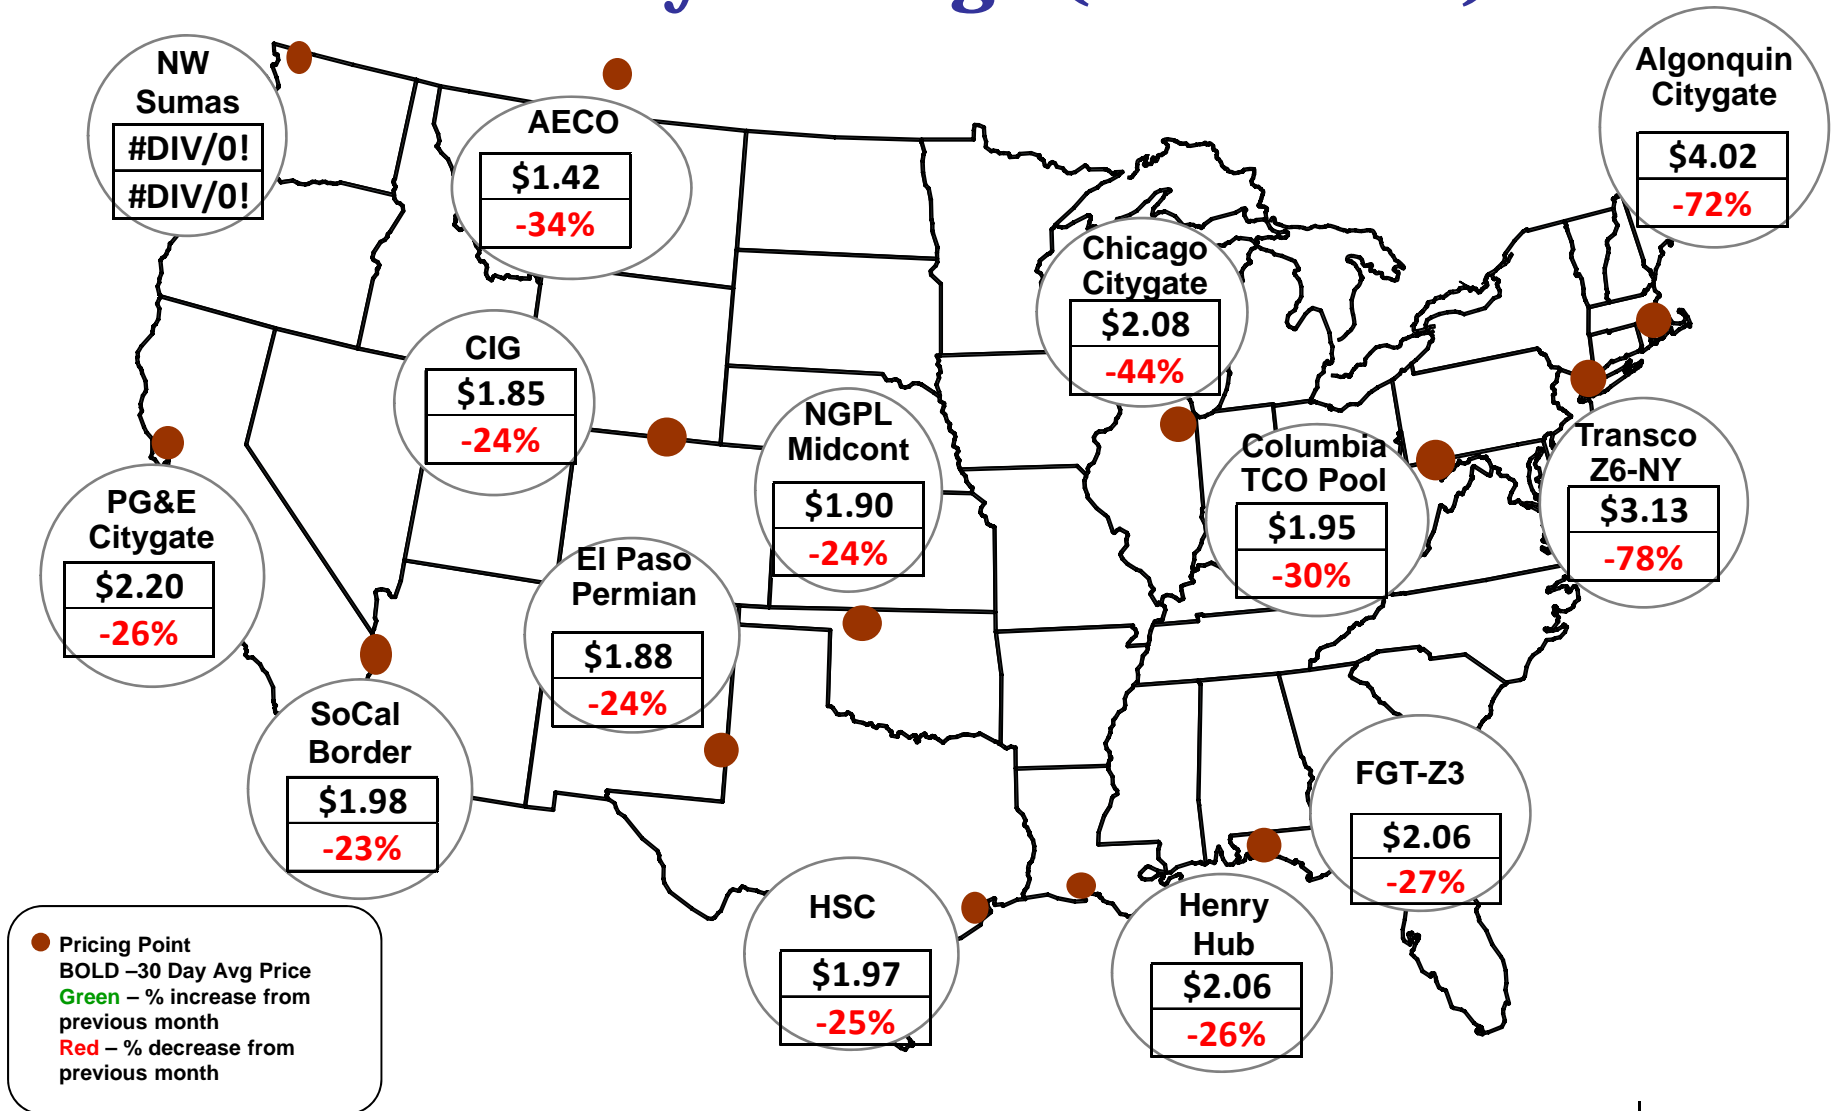

Cumulative HDDs by City 30 Day Intervals

● City Location

Last 30D
Lst yr 30D
5 Yr 30 D Avg

Source: Bloomberg Weather

Updated 2/25/2016

Cumulative CDDs by City 30 Day Intervals

Source: Bloomberg Weather

Updated 2/25/2016

Federal Energy Regulatory Commission • Market Oversight • www.ferc.gov/oversight

Spot Natural Gas Prices 30 Day Average (\$/MMBtu)

Source: ICE

Updated 2/25/2016

Federal Energy Regulatory Commission • Market Oversight • www.ferc.gov/oversight