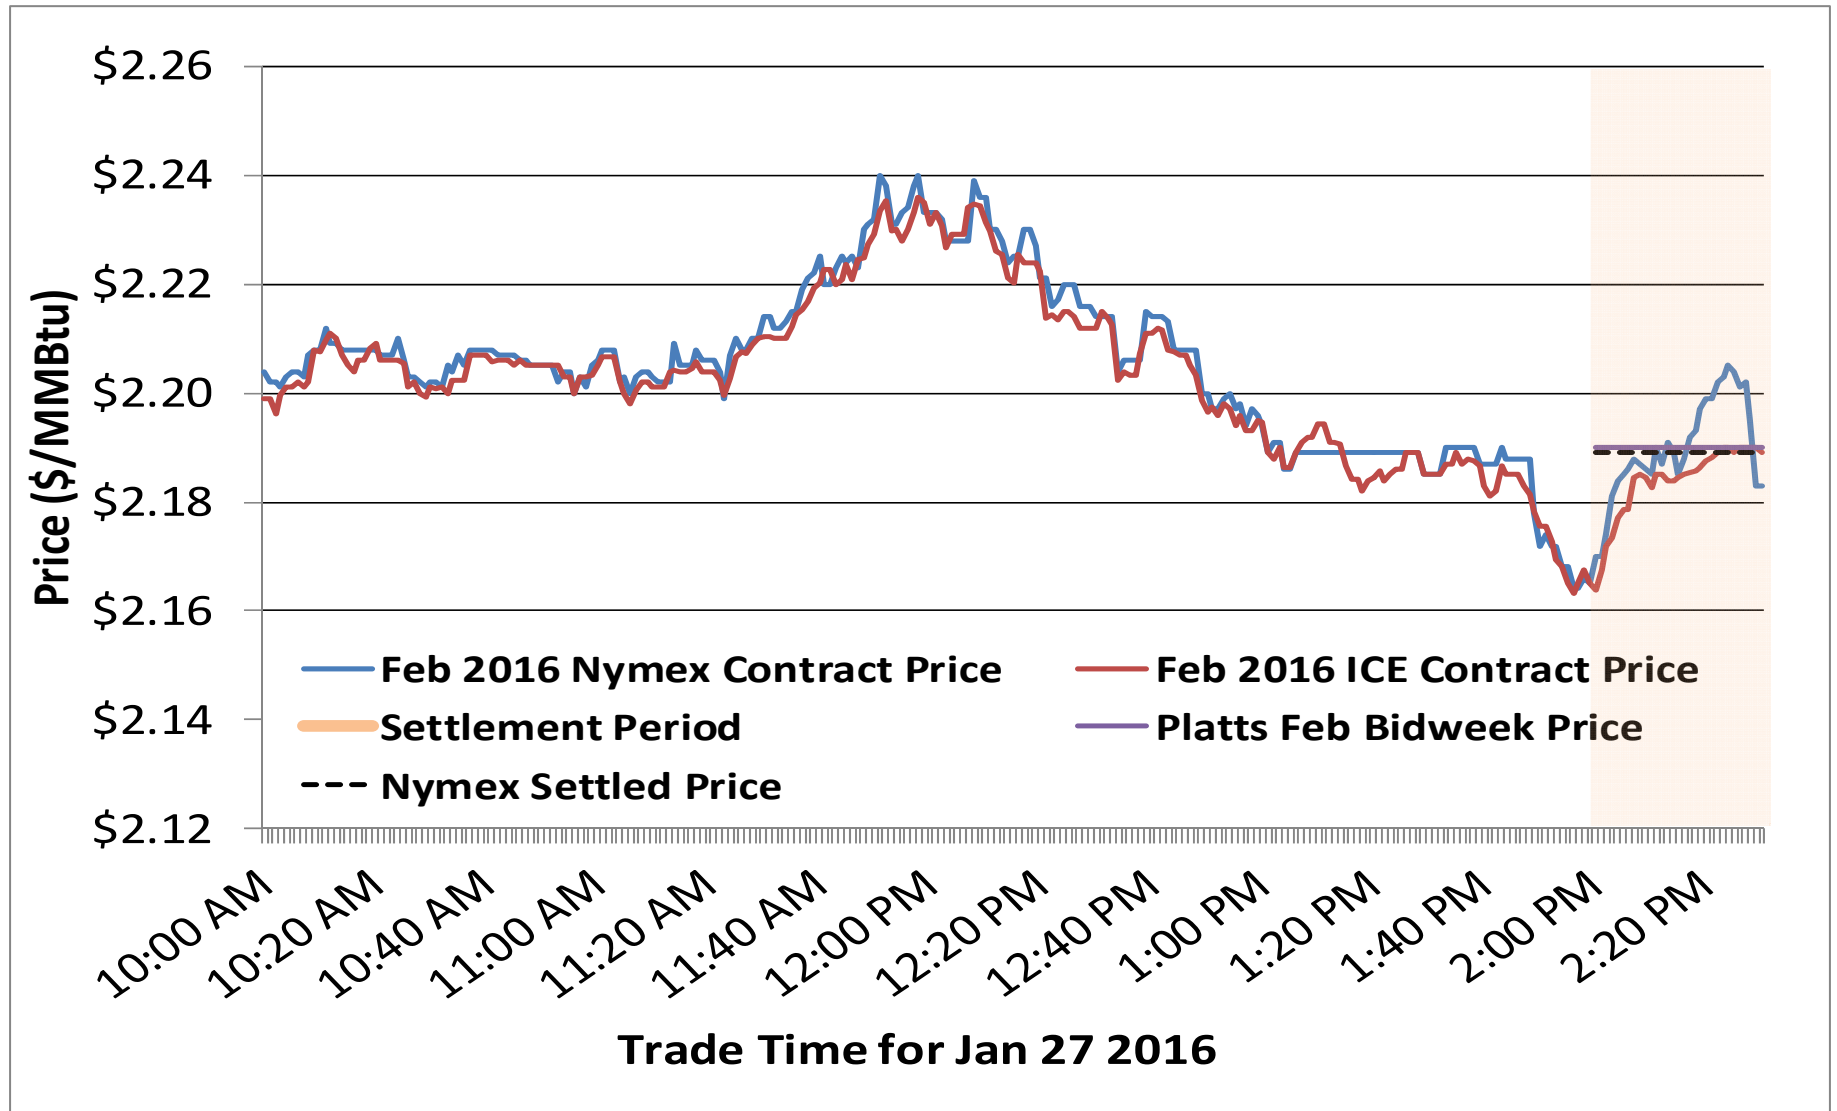

Federal Energy Regulatory Commission • Market Oversight • www.ferc.gov/oversight

Spot Natural Gas Prices 30 Day Average (\$/MMBtu)

Source: ICE

Updated 2/25/2016

Federal Energy Regulatory Commission • Market Oversight • www.ferc.gov/oversight

Spot Natural Gas Trading Volumes

30 Day Average (MMBtus)

Source: ICE

Updated 2/25/2016

Gas vs Coal

Nymex Futures Curves

Brent vs WTI

Nymex Settlement