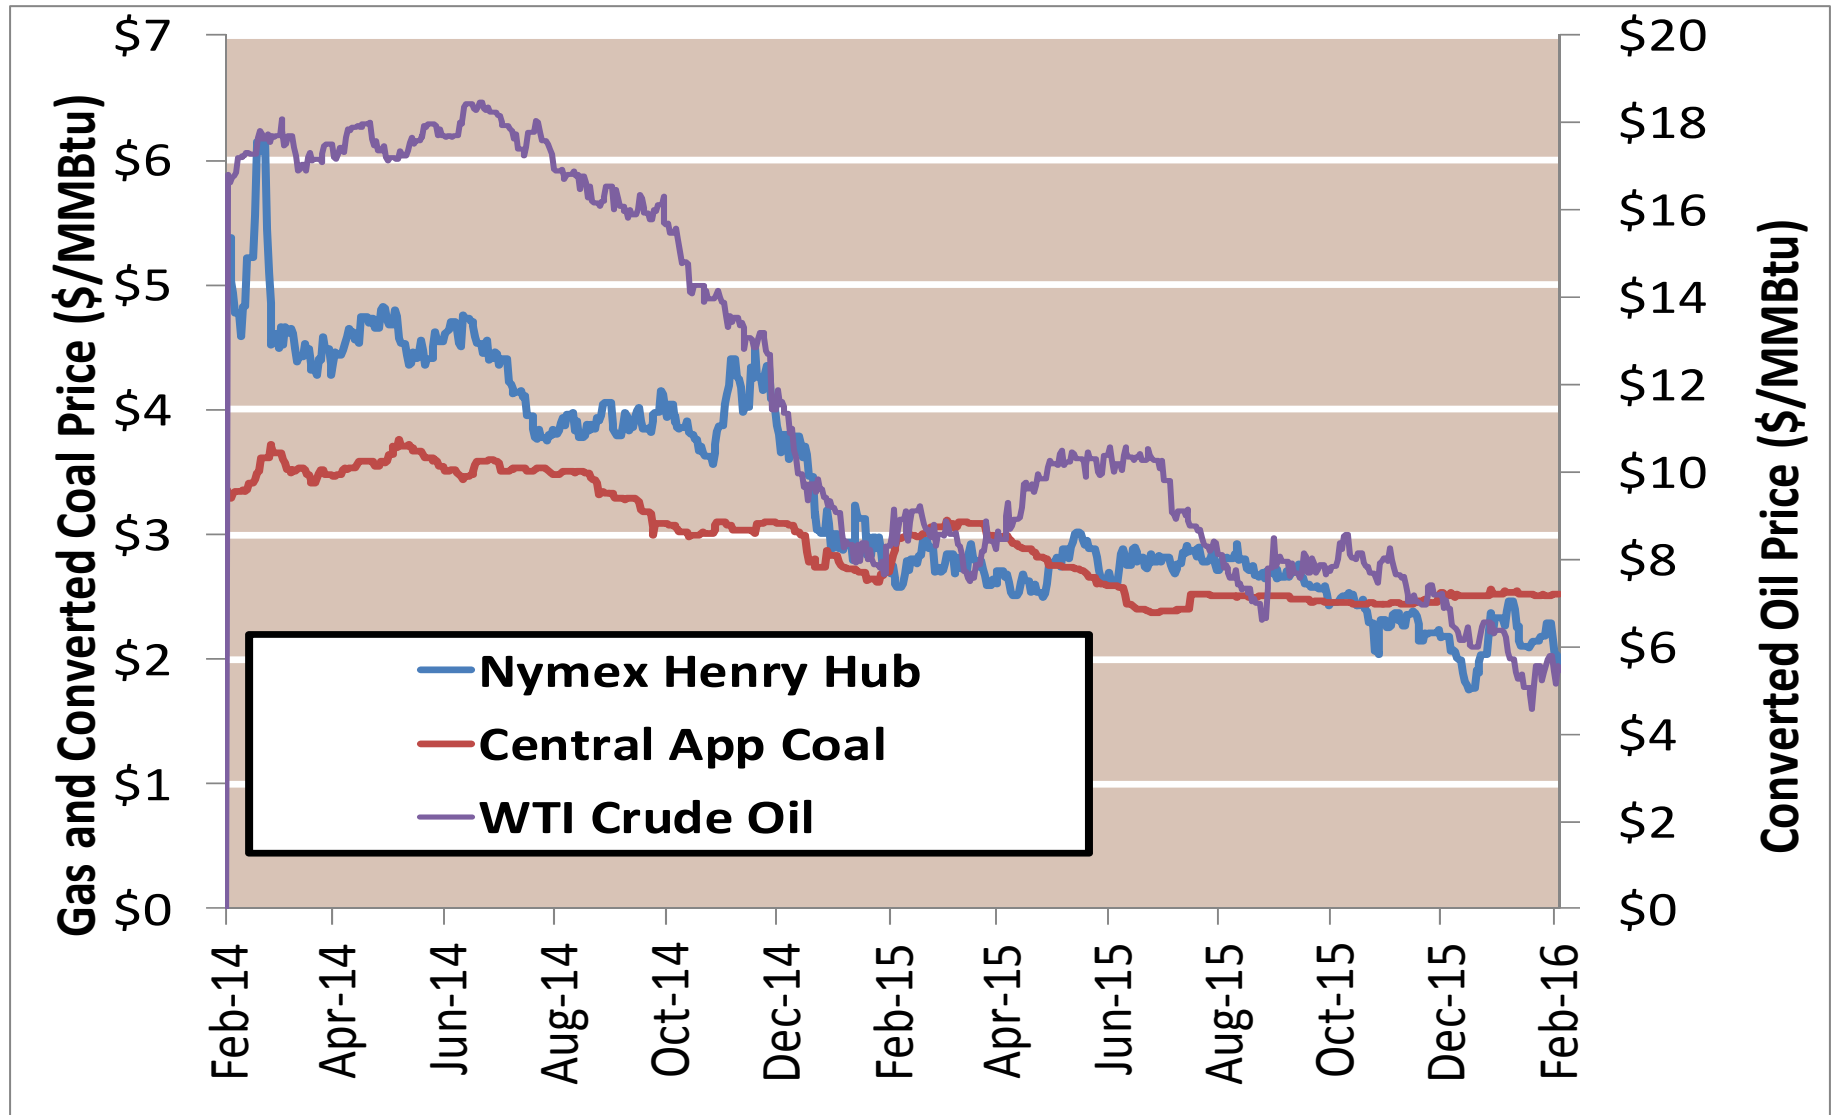

Spot Natural Gas Trading Volumes

30 Day Average (MMBtus)

Source: ICE

Updated 2/25/2016

Gas vs Coal

Nymex Futures Curves

Brent vs WTI

Nymex Settlement