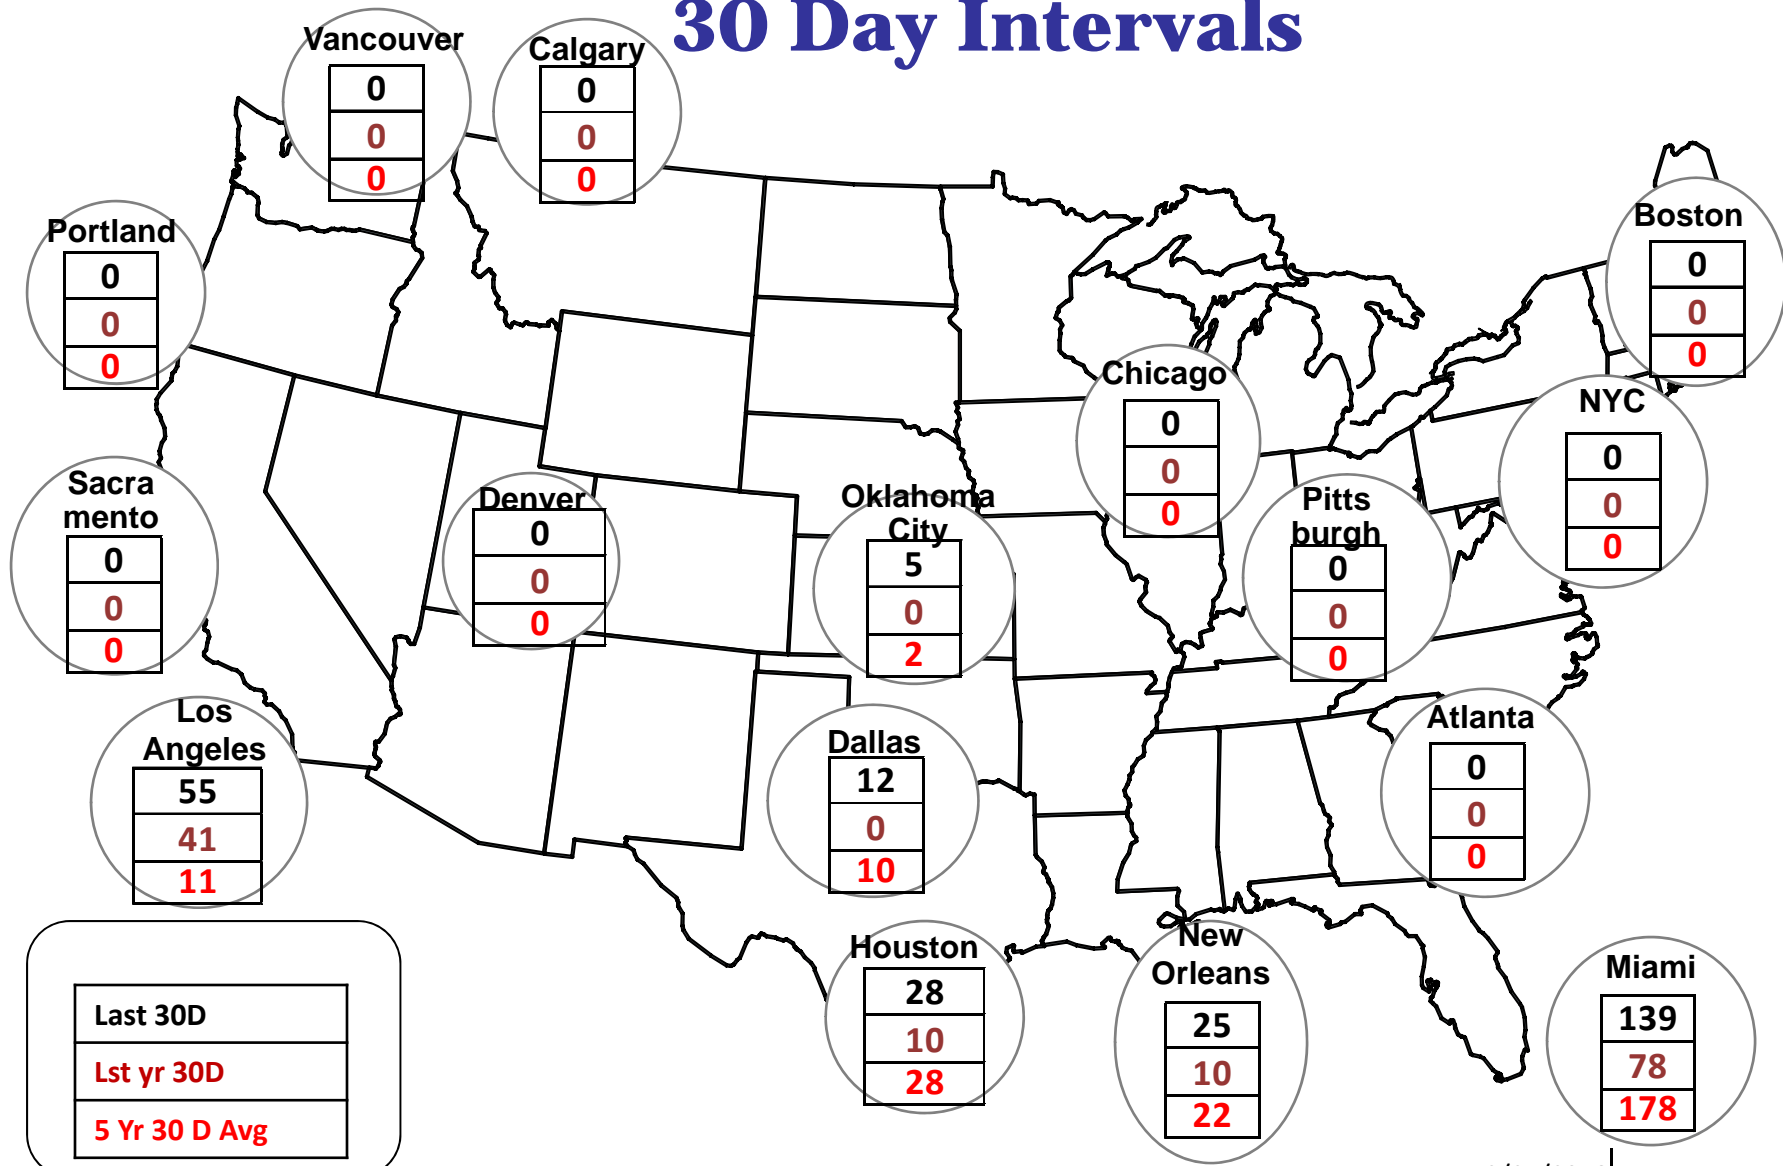

Cumulative HDDs by City 30 Day Intervals

● City Location

Last 30D
Lst yr 30D
5 Yr 30 D Avg

Source: Bloomberg Weather

Updated 2/25/2016

Cumulative CDDs by City 30 Day Intervals

Source: Bloomberg Weather

Updated 2/25/2016

Federal Energy Regulatory Commission • Market Oversight • www.ferc.gov/oversight

Spot Natural Gas Prices 30 Day Average (\$/MMBtu)

Source: ICE

Updated 2/25/2016

Federal Energy Regulatory Commission • Market Oversight • www.ferc.gov/oversight