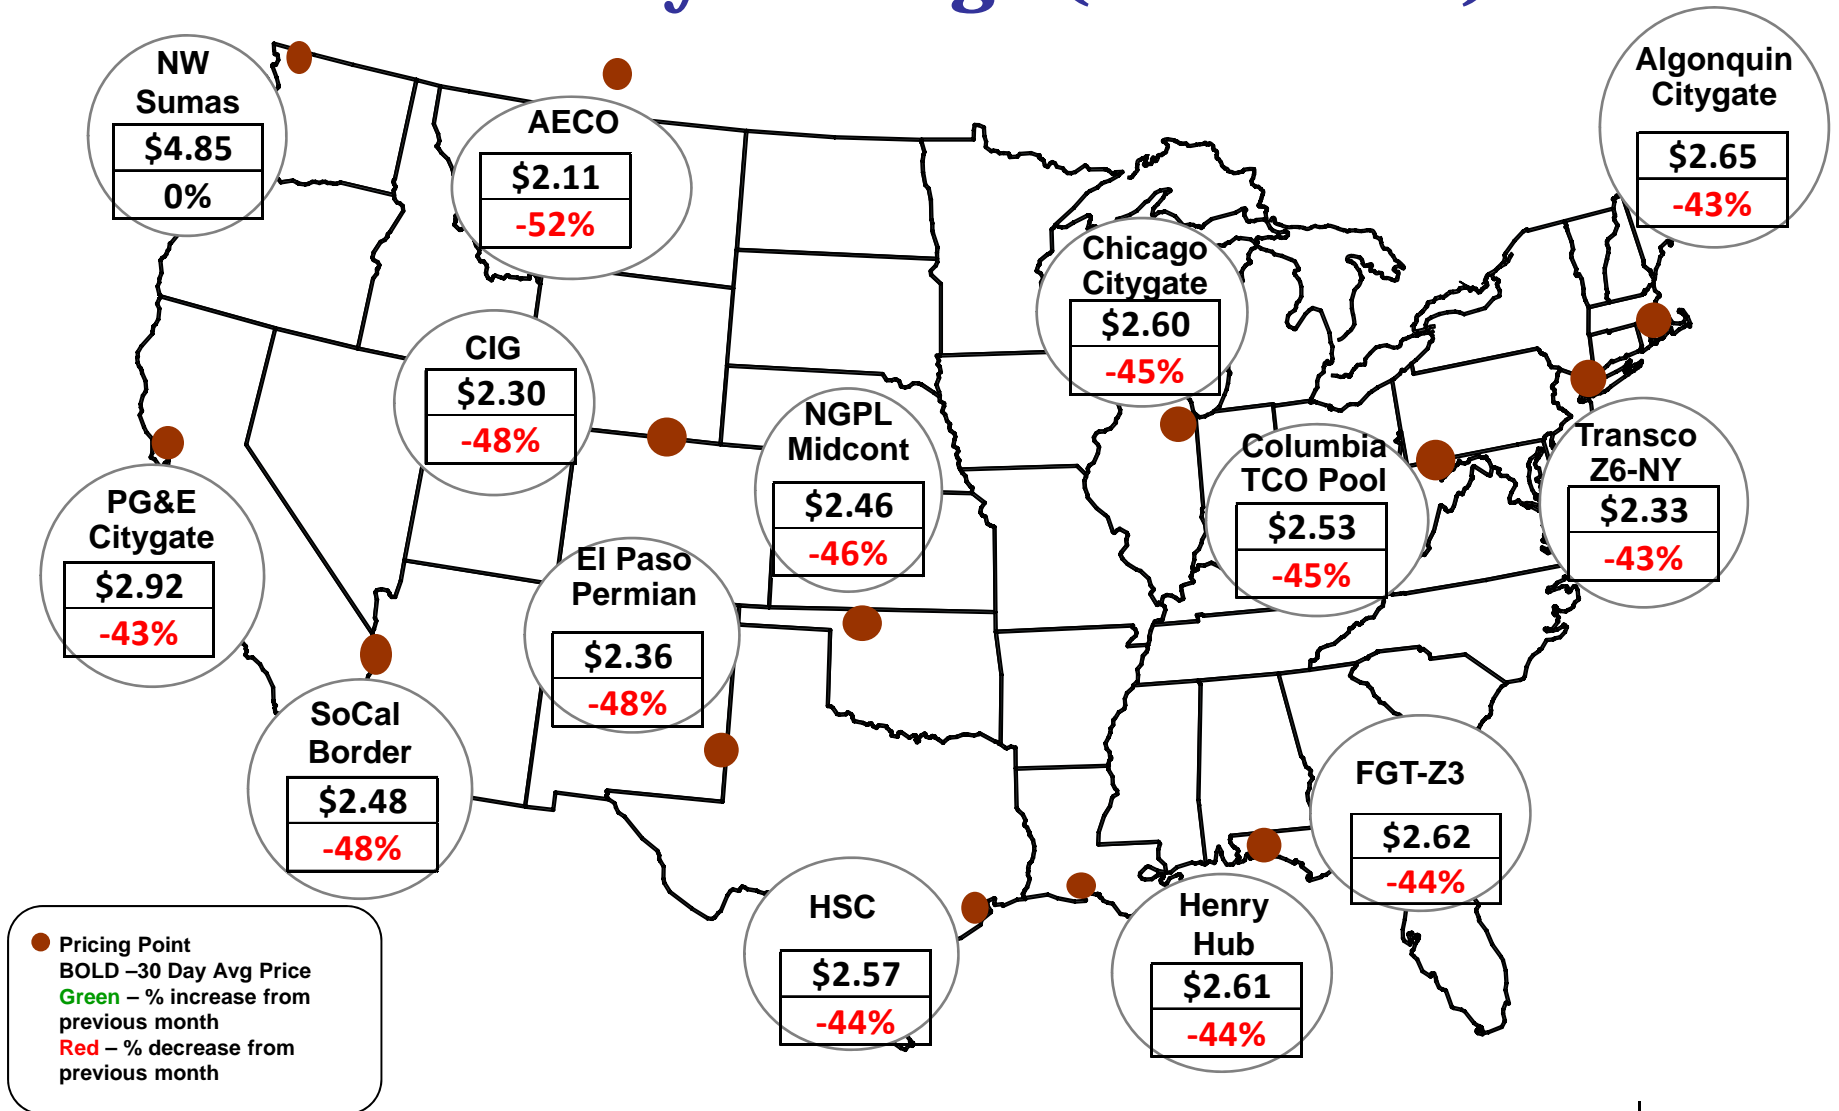

Cumulative HDDs by City 30 Day Intervals

● City Location

Last 30D
Lst yr 30D
5 Yr 30 D Avg

Source: Bloomberg Weather

Updated 5/11/2015

Cumulative CDDs by City 30 Day Intervals

Source: Bloomberg Weather

Updated 5/11/2015

Federal Energy Regulatory Commission • Market Oversight • www.ferc.gov/oversight

Spot Natural Gas Prices 30 Day Average (\$/MMBtu)

Source: ICE

Federal Energy Regulatory Commission • Market Oversight • www.ferc.gov/oversight