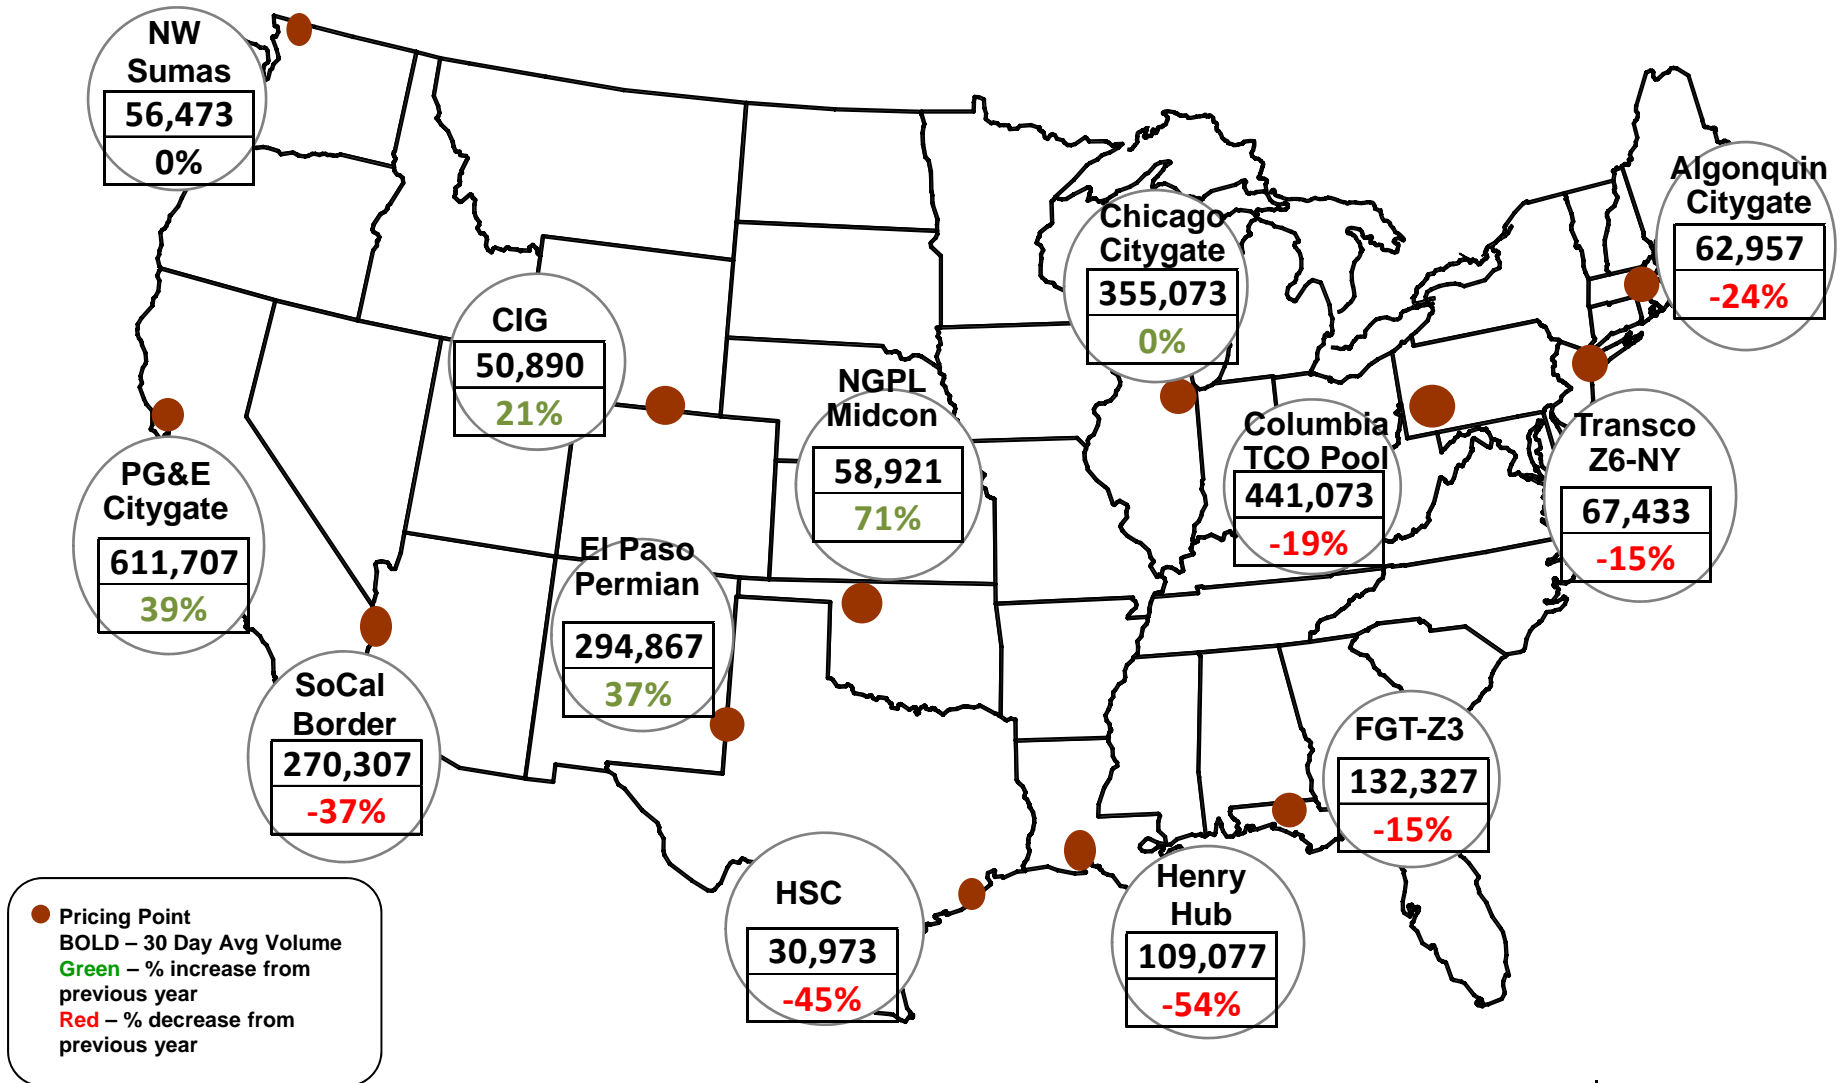

Federal Energy Regulatory Commission • Market Oversight • www.ferc.gov/oversight

Spot Natural Gas Trading Volumes 30 Day Average (MMBtus)

Source: ICE

Updated 5/11/2015