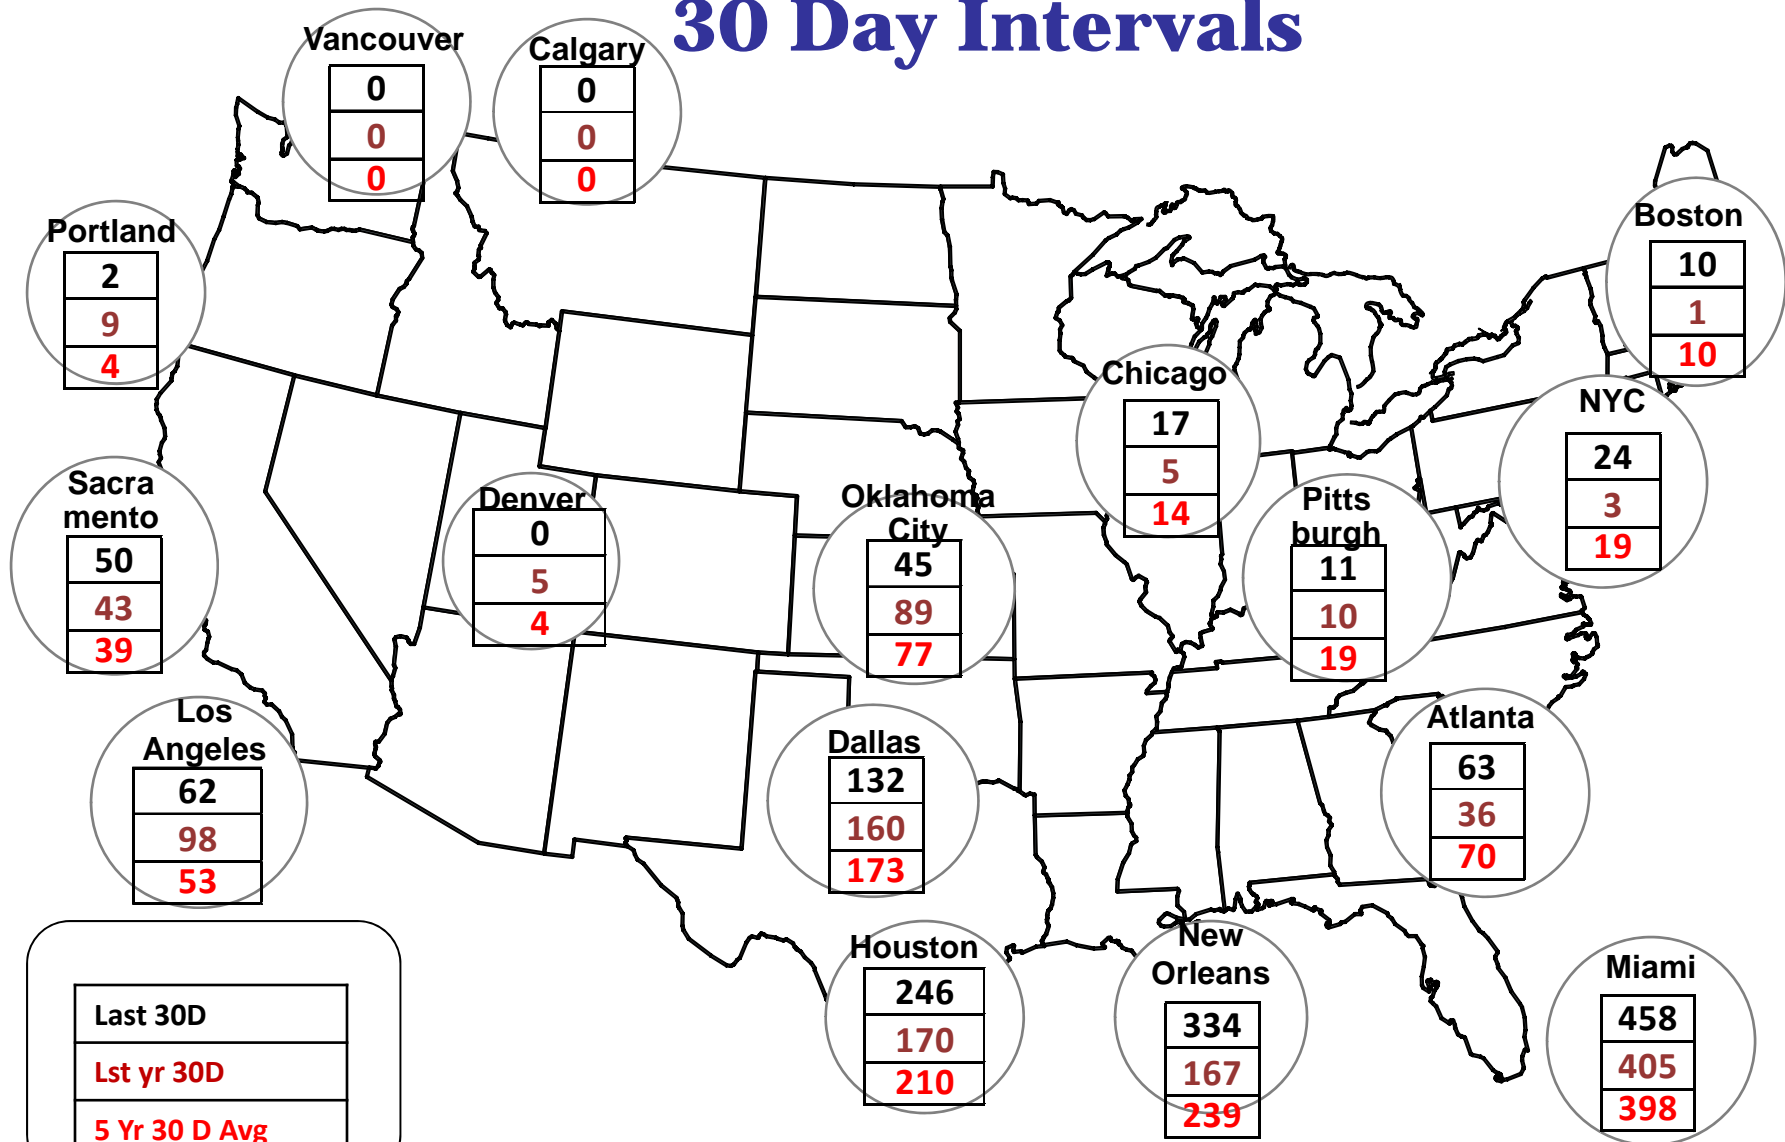

Cumulative HDDs by City 30 Day Intervals

● City Location

Last 30D
Lst yr 30D
5 Yr 30 D Avg

Source: Bloomberg Weather

Updated 5/11/2015

Cumulative CDDs by City 30 Day Intervals

Source: Bloomberg Weather

Updated 5/11/2015

Federal Energy Regulatory Commission • Market Oversight • www.ferc.gov/oversight

Spot Natural Gas Prices 30 Day Average (\$/MMBtu)

Source: ICE

Federal Energy Regulatory Commission • Market Oversight • www.ferc.gov/oversight