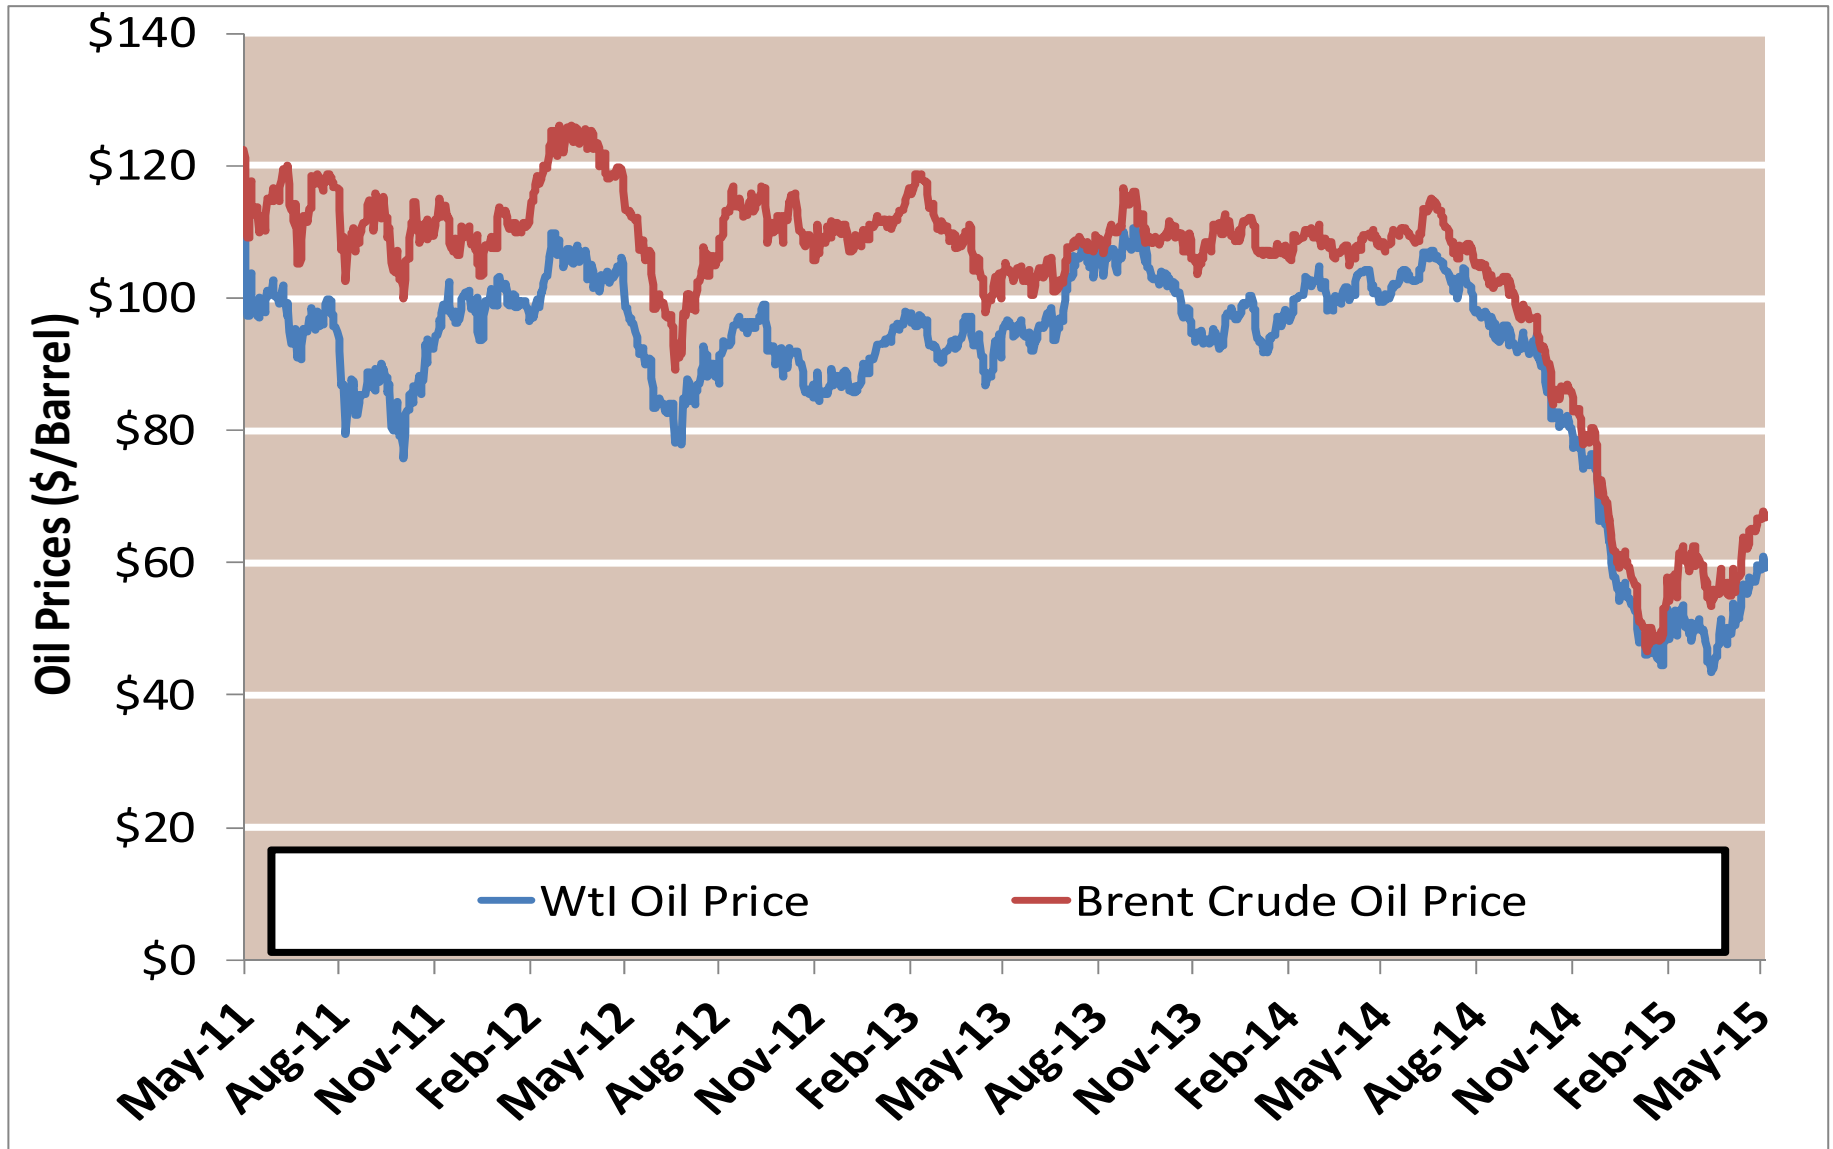

Federal Energy Regulatory Commission • Market Oversight • www.ferc.gov/oversight

Spot Natural Gas Prices 30 Day Average (\$/MMBtu)

Source: ICE

Federal Energy Regulatory Commission • Market Oversight • www.ferc.gov/oversight

Spot Natural Gas Trading Volumes 30 Day Average (MMBtus)

Source: ICE

Updated 5/11/2015

Gas vs Coal

Nymex Futures Curves

Brent vs WTI

Nymex Settlement

Natural Gas Liquids (NGLs) Prices