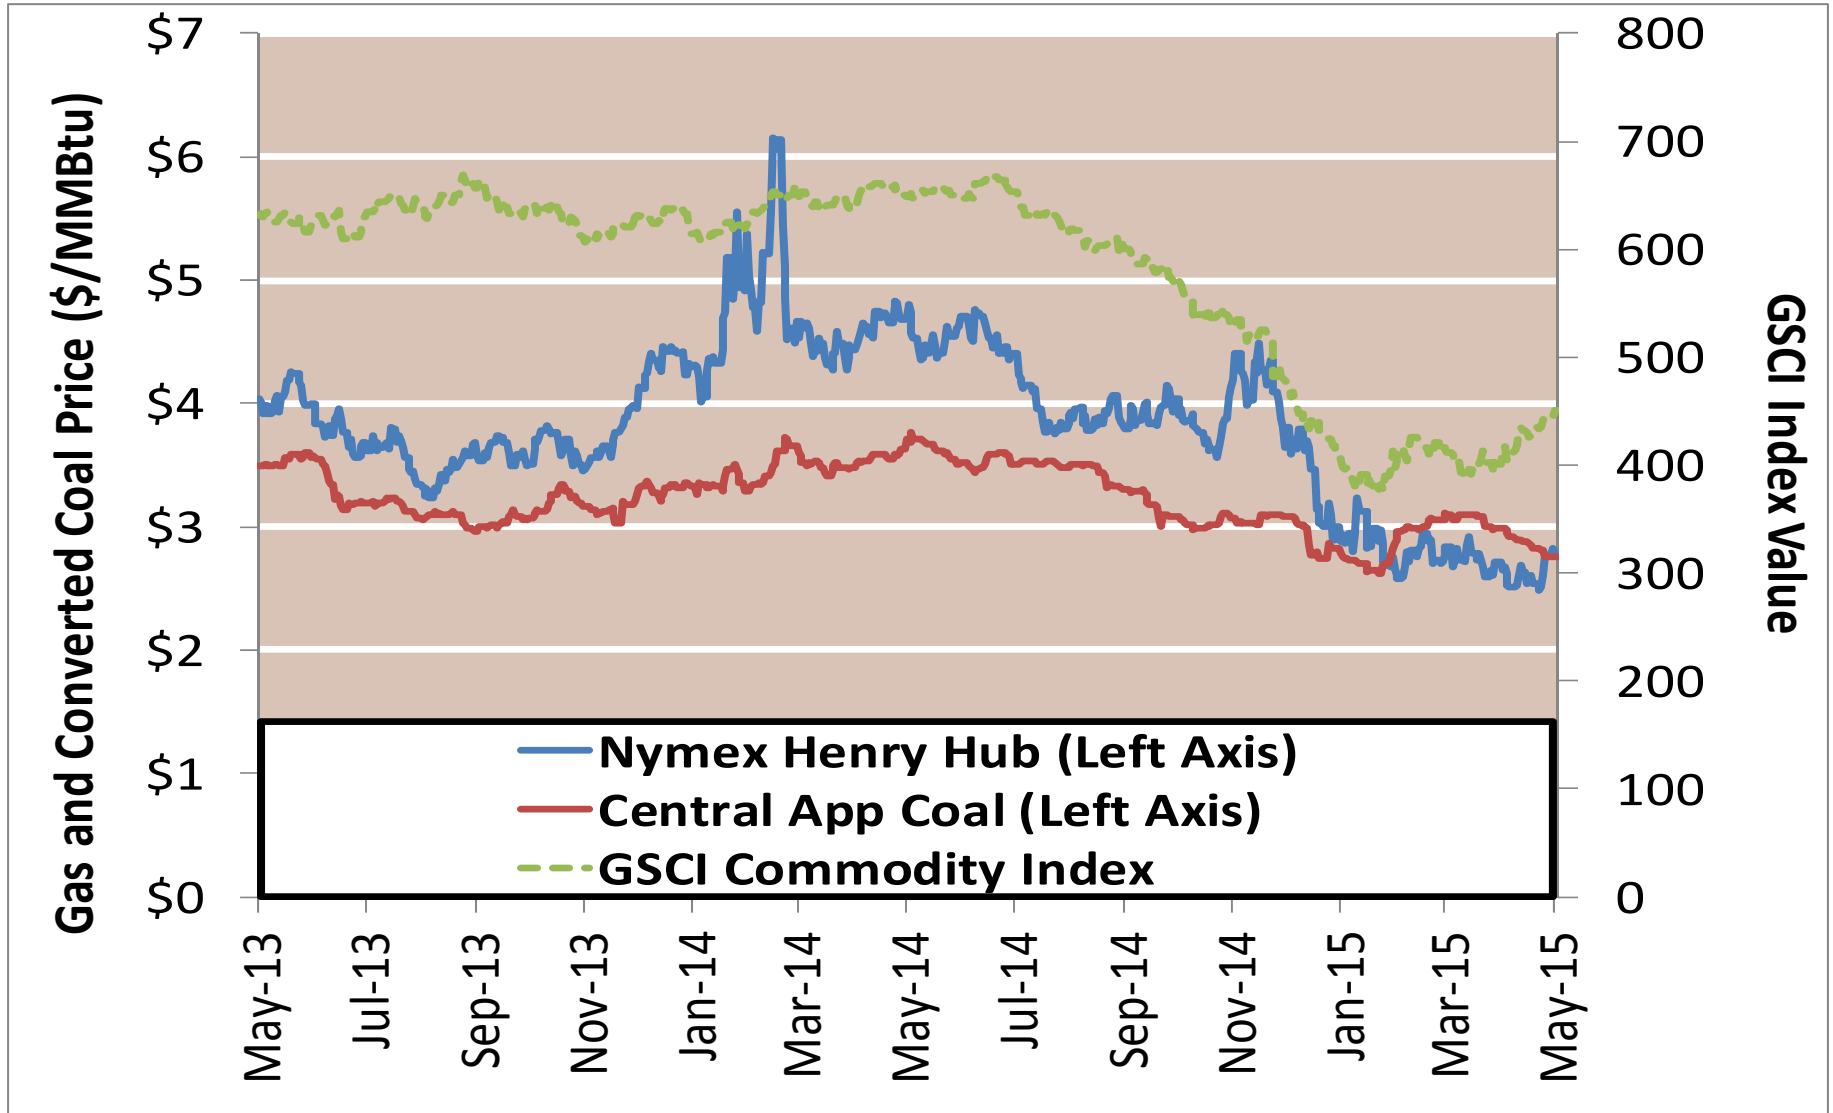

Cumulative HDDs by City 30 Day Intervals

● City Location

Last 30D
Lst yr 30D
5 Yr 30 D Avg

Source: Bloomberg Weather

Updated 5/11/2015

Cumulative CDDs by City 30 Day Intervals

Source: Bloomberg Weather

Updated 5/11/2015

Federal Energy Regulatory Commission • Market Oversight • www.ferc.gov/oversight

Spot Natural Gas Prices 30 Day Average (\$/MMBtu)

Source: ICE

Federal Energy Regulatory Commission • Market Oversight • www.ferc.gov/oversight

Spot Natural Gas Trading Volumes 30 Day Average (MMBtus)

Source: ICE

Updated 5/11/2015

Gas vs Coal

Nymex Futures Curves

Brent vs WTI

Nymex Settlement

Natural Gas Liquids (NGLs) Prices