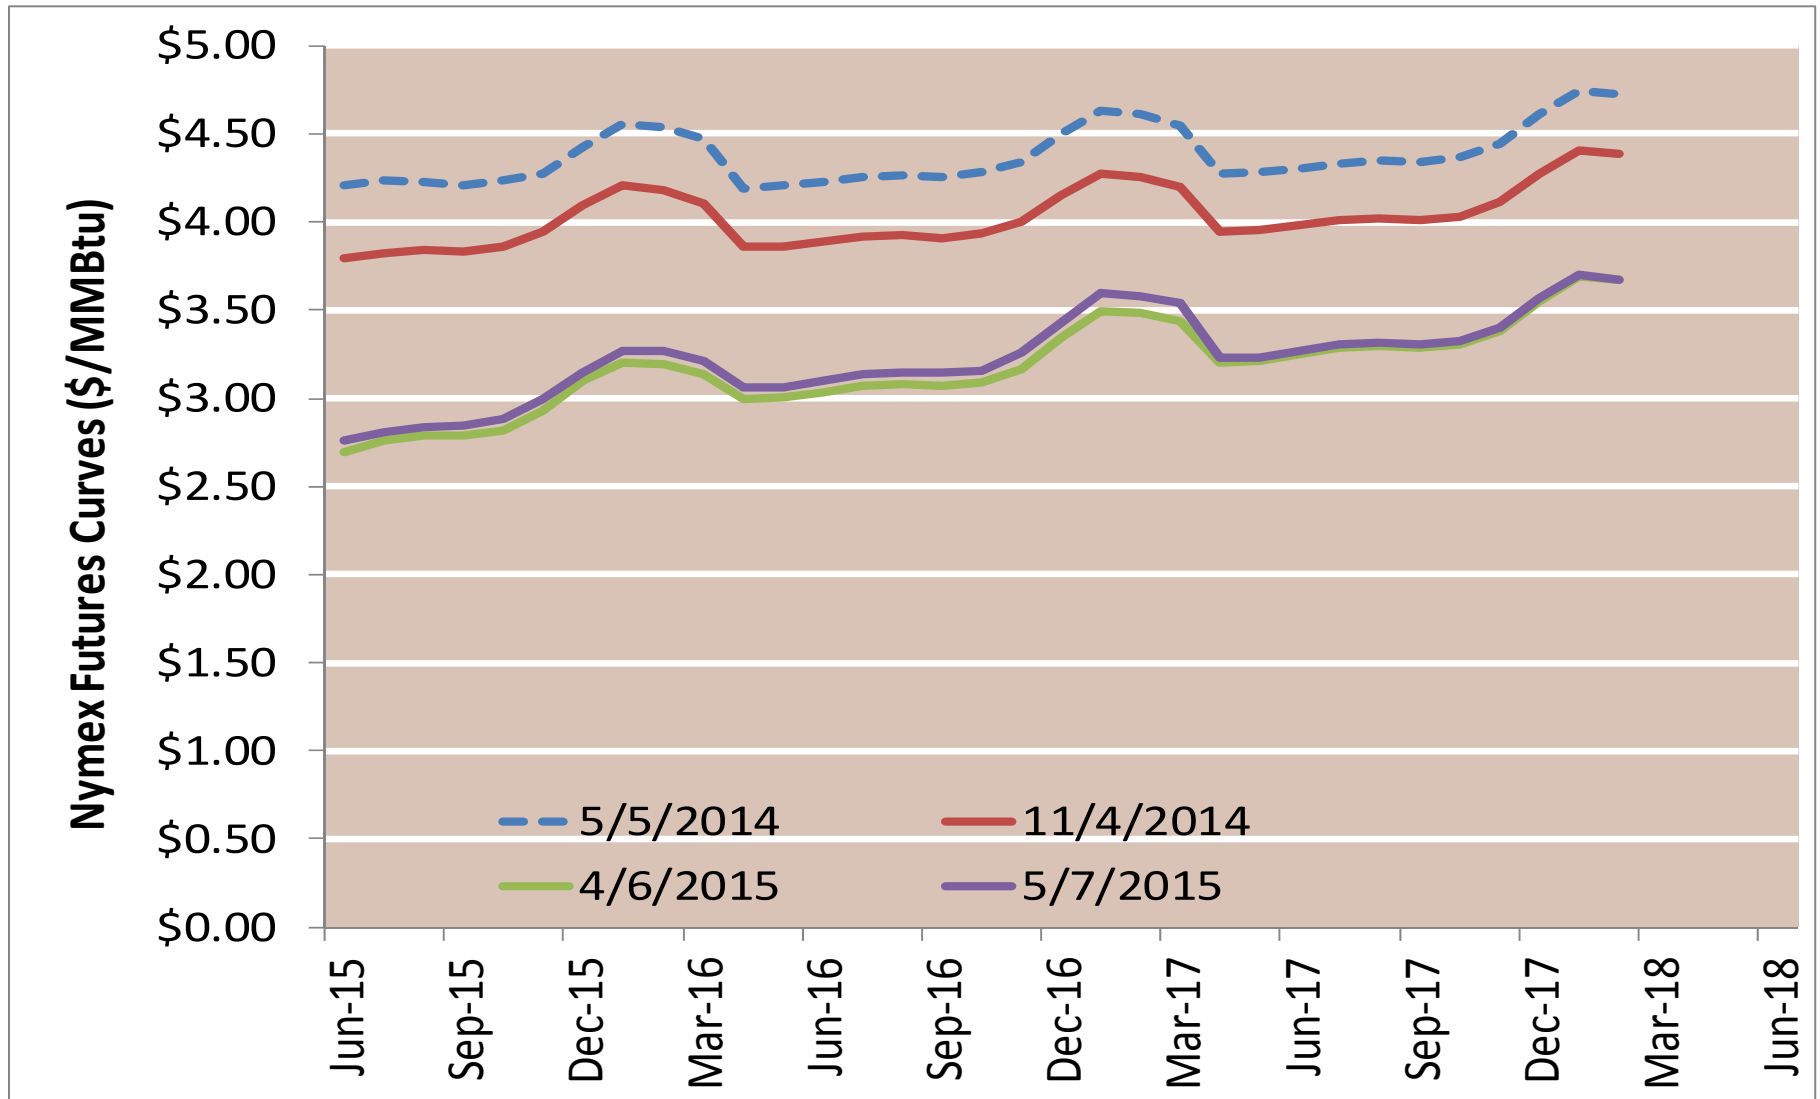

Cumulative HDDs by City 30 Day Intervals

● City Location

Last 30D
Lst yr 30D
5 Yr 30 D Avg

Source: Bloomberg Weather

Updated 5/11/2015

Cumulative CDDs by City 30 Day Intervals

Source: Bloomberg Weather

Updated 5/11/2015

Federal Energy Regulatory Commission • Market Oversight • www.ferc.gov/oversight

Spot Natural Gas Prices 30 Day Average (\$/MMBtu)

Source: ICE

Federal Energy Regulatory Commission • Market Oversight • www.ferc.gov/oversight

Spot Natural Gas Trading Volumes 30 Day Average (MMBtus)

Source: ICE

Updated 5/11/2015

Gas vs Coal

Nymex Futures Curves

Brent vs WTI

Nymex Settlement

Natural Gas Liquids (NGLs) Prices