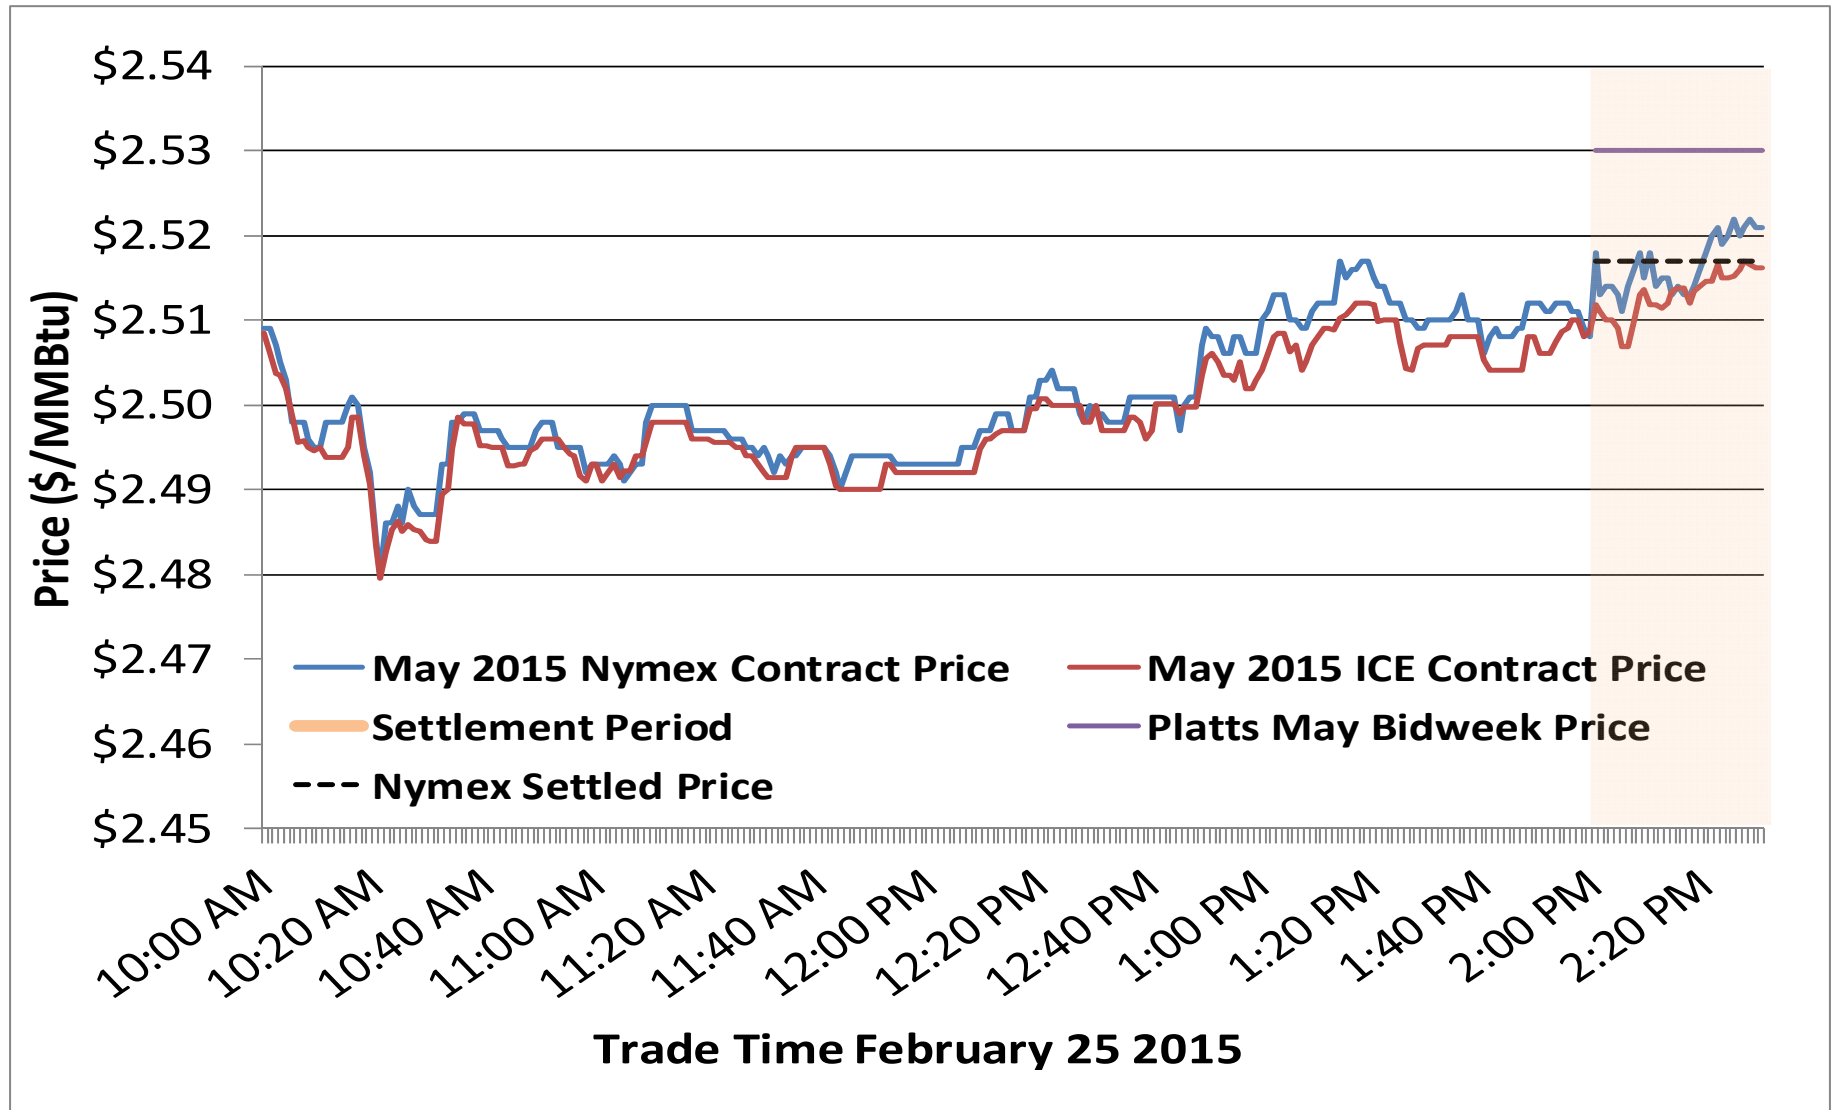

Federal Energy Regulatory Commission • Market Oversight • www.ferc.gov/oversight

Spot Natural Gas Prices 30 Day Average (\$/MMBtu)

Source: ICE

Federal Energy Regulatory Commission • Market Oversight • www.ferc.gov/oversight

Spot Natural Gas Trading Volumes 30 Day Average (MMBtus)

Source: ICE

Updated 5/11/2015

Gas vs Coal

Nymex Futures Curves

Brent vs WTI

Nymex Settlement

Natural Gas Liquids (NGLs) Prices