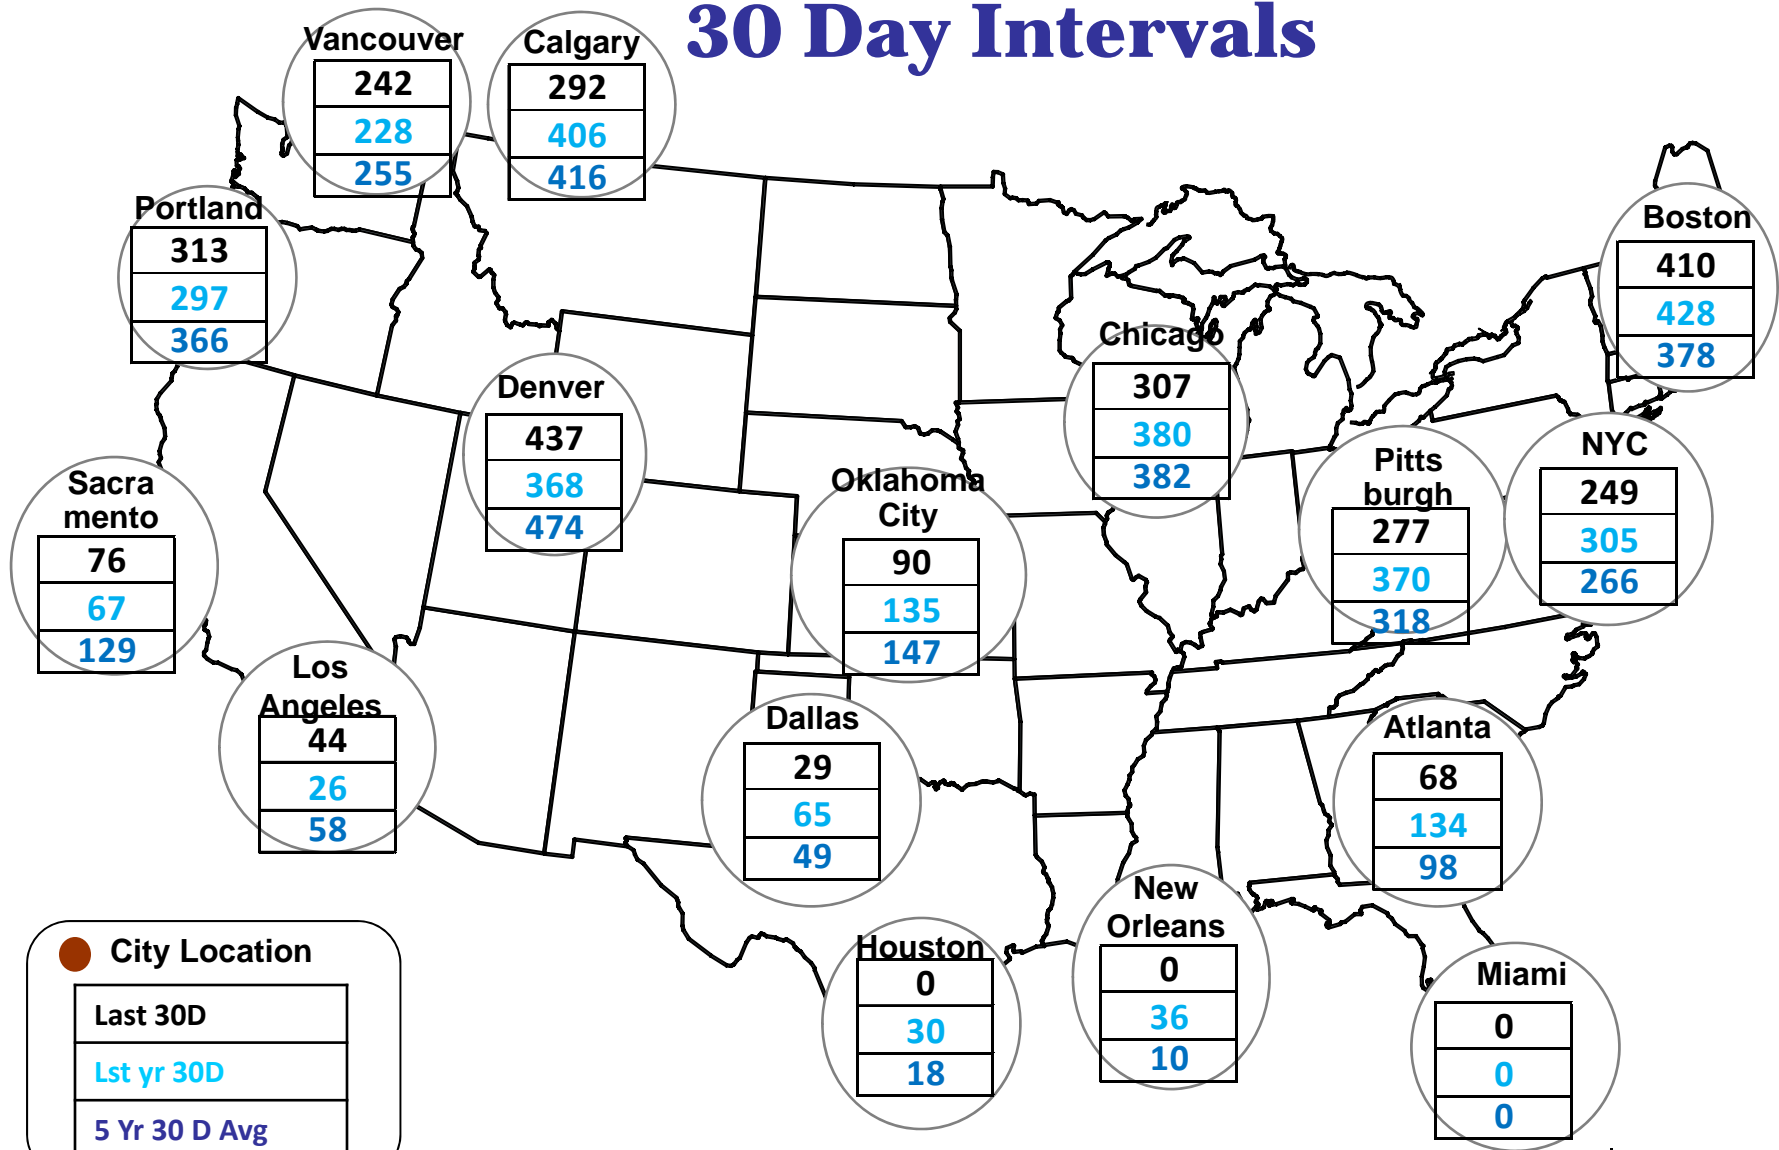

Cumulative HDDs by City 30 Day Intervals

● City Location

Last 30D
Lst yr 30D
5 Yr 30 D Avg

Source: Bloomberg Weather

Updated 5/11/2015

Cumulative CDDs by City 30 Day Intervals

Source: Bloomberg Weather

Updated 5/11/2015