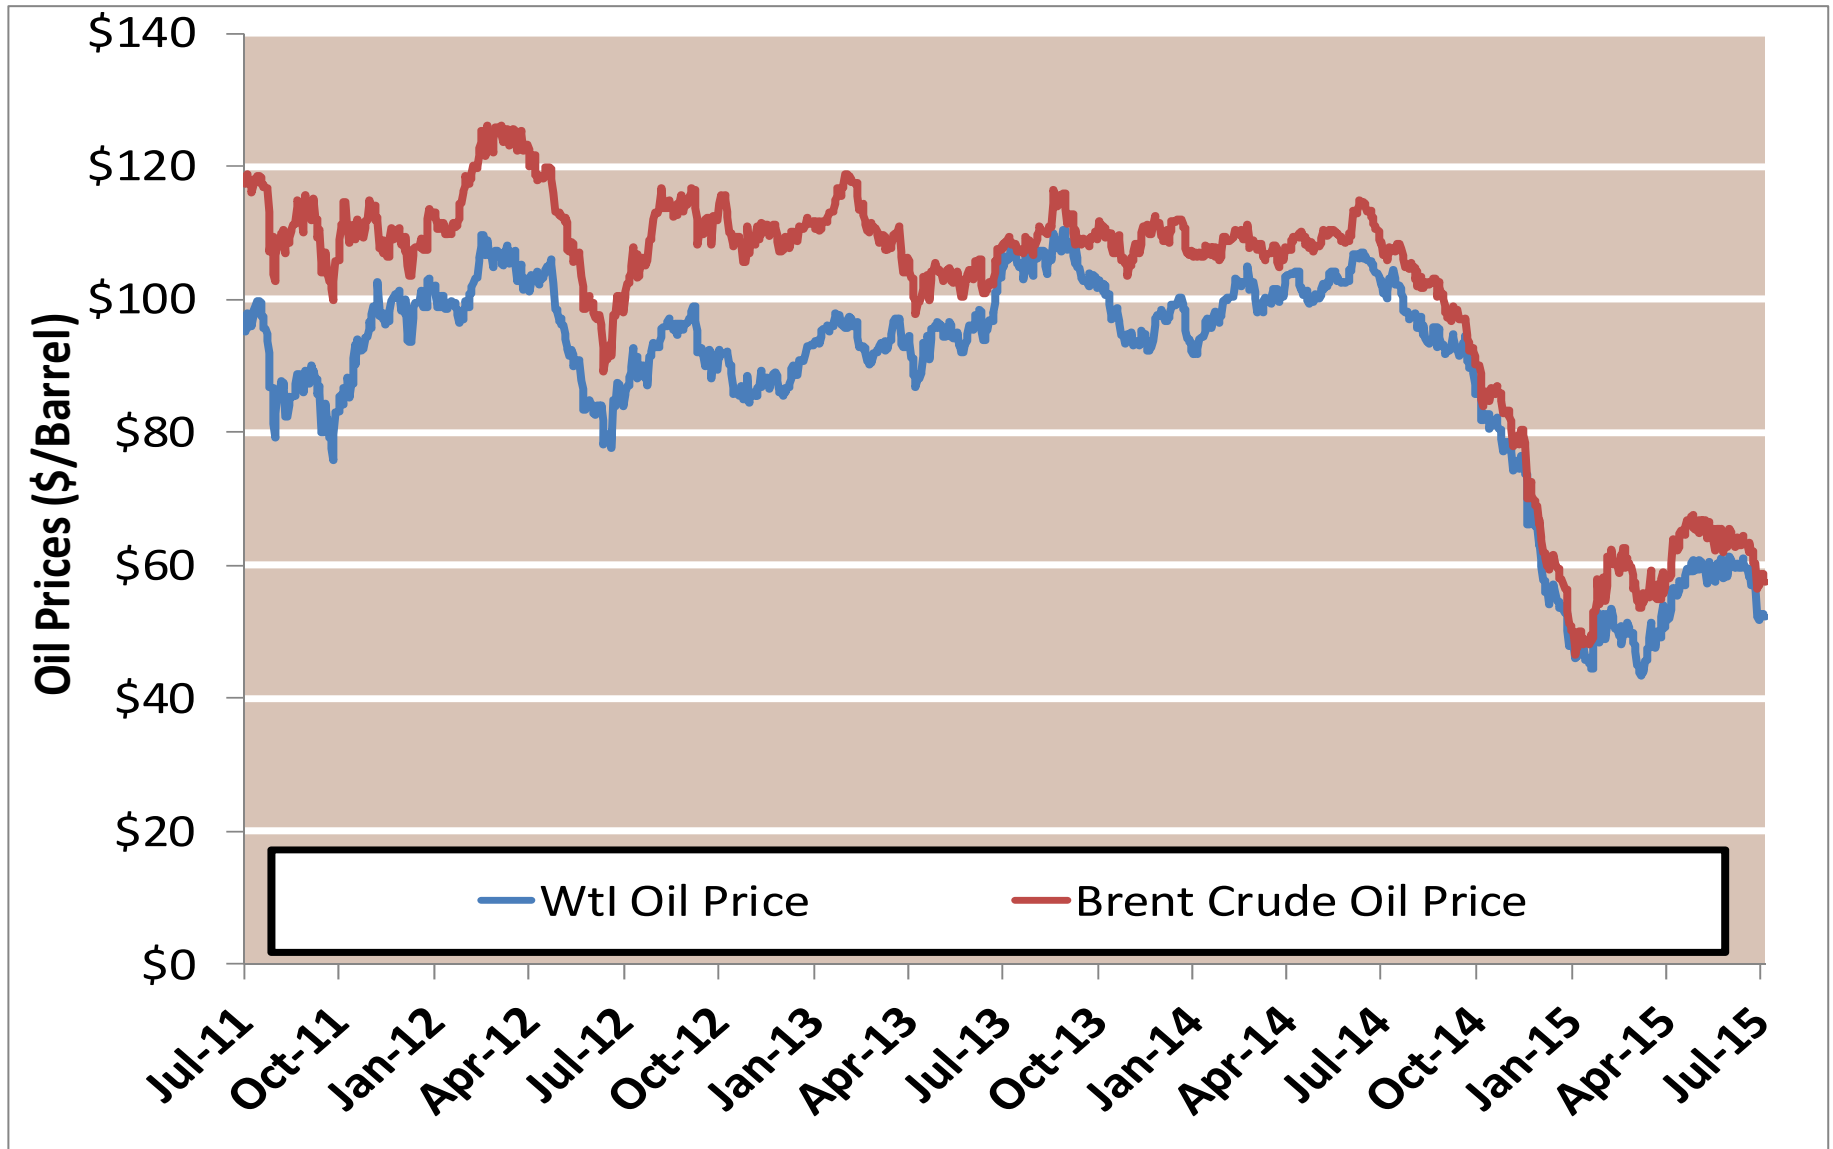

Federal Energy Regulatory Commission • Market Oversight • www.ferc.gov/oversight

Spot Natural Gas Prices 30 Day Average (\$/MMBtu)

Source: ICE

Updated 7/14/2015

Federal Energy Regulatory Commission • Market Oversight • www.ferc.gov/oversight

Spot Natural Gas Trading Volumes 30 Day Average (MMBtus)

Source: ICE

Updated 7/14/2015

Gas vs Coal

Nymex Futures Curves

Brent vs WTI

Nymex Settlement

Natural Gas Liquids (NGLs) Prices