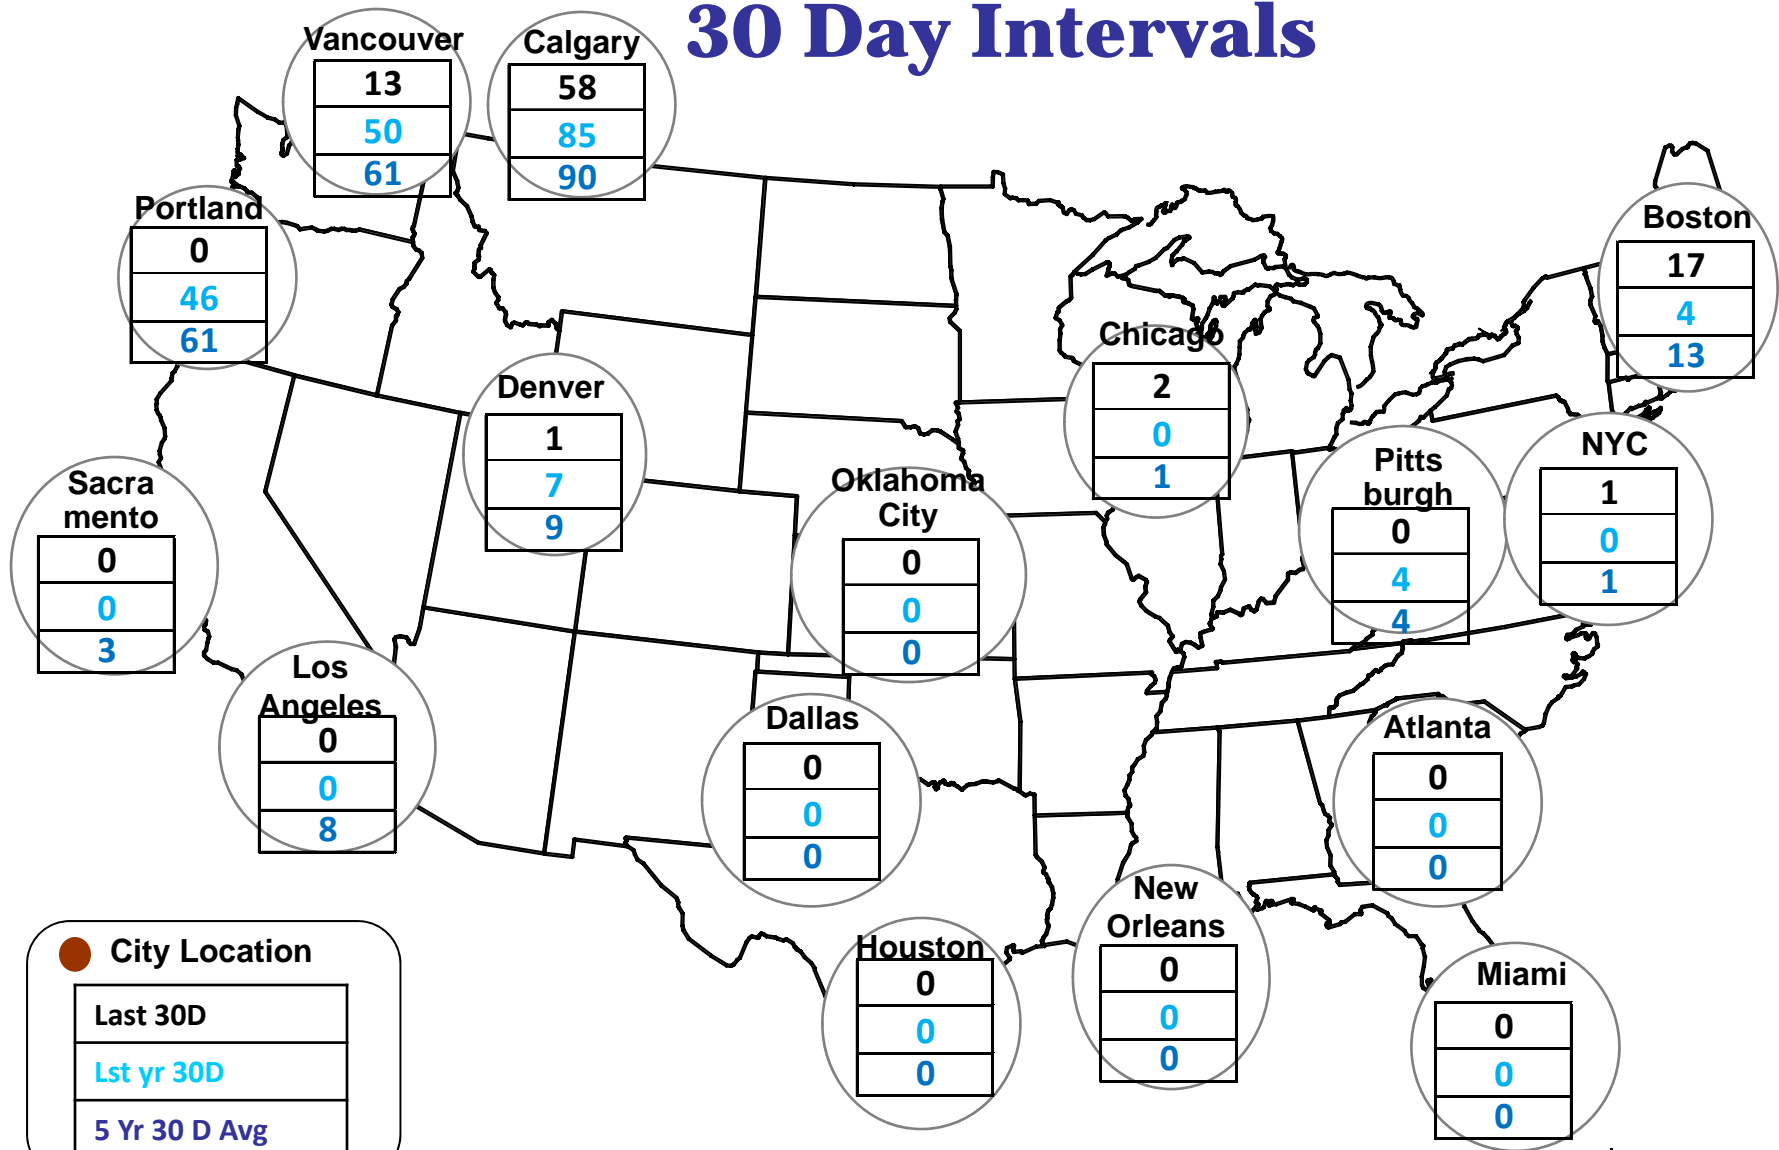

Cumulative HDDs by City 30 Day Intervals

● City Location

Last 30D
Lst yr 30D
5 Yr 30 D Avg

Source: Bloomberg Weather

Updated 7/14/2015

Cumulative CDDs by City 30 Day Intervals

Source: Bloomberg Weather

Updated 7/14/2015