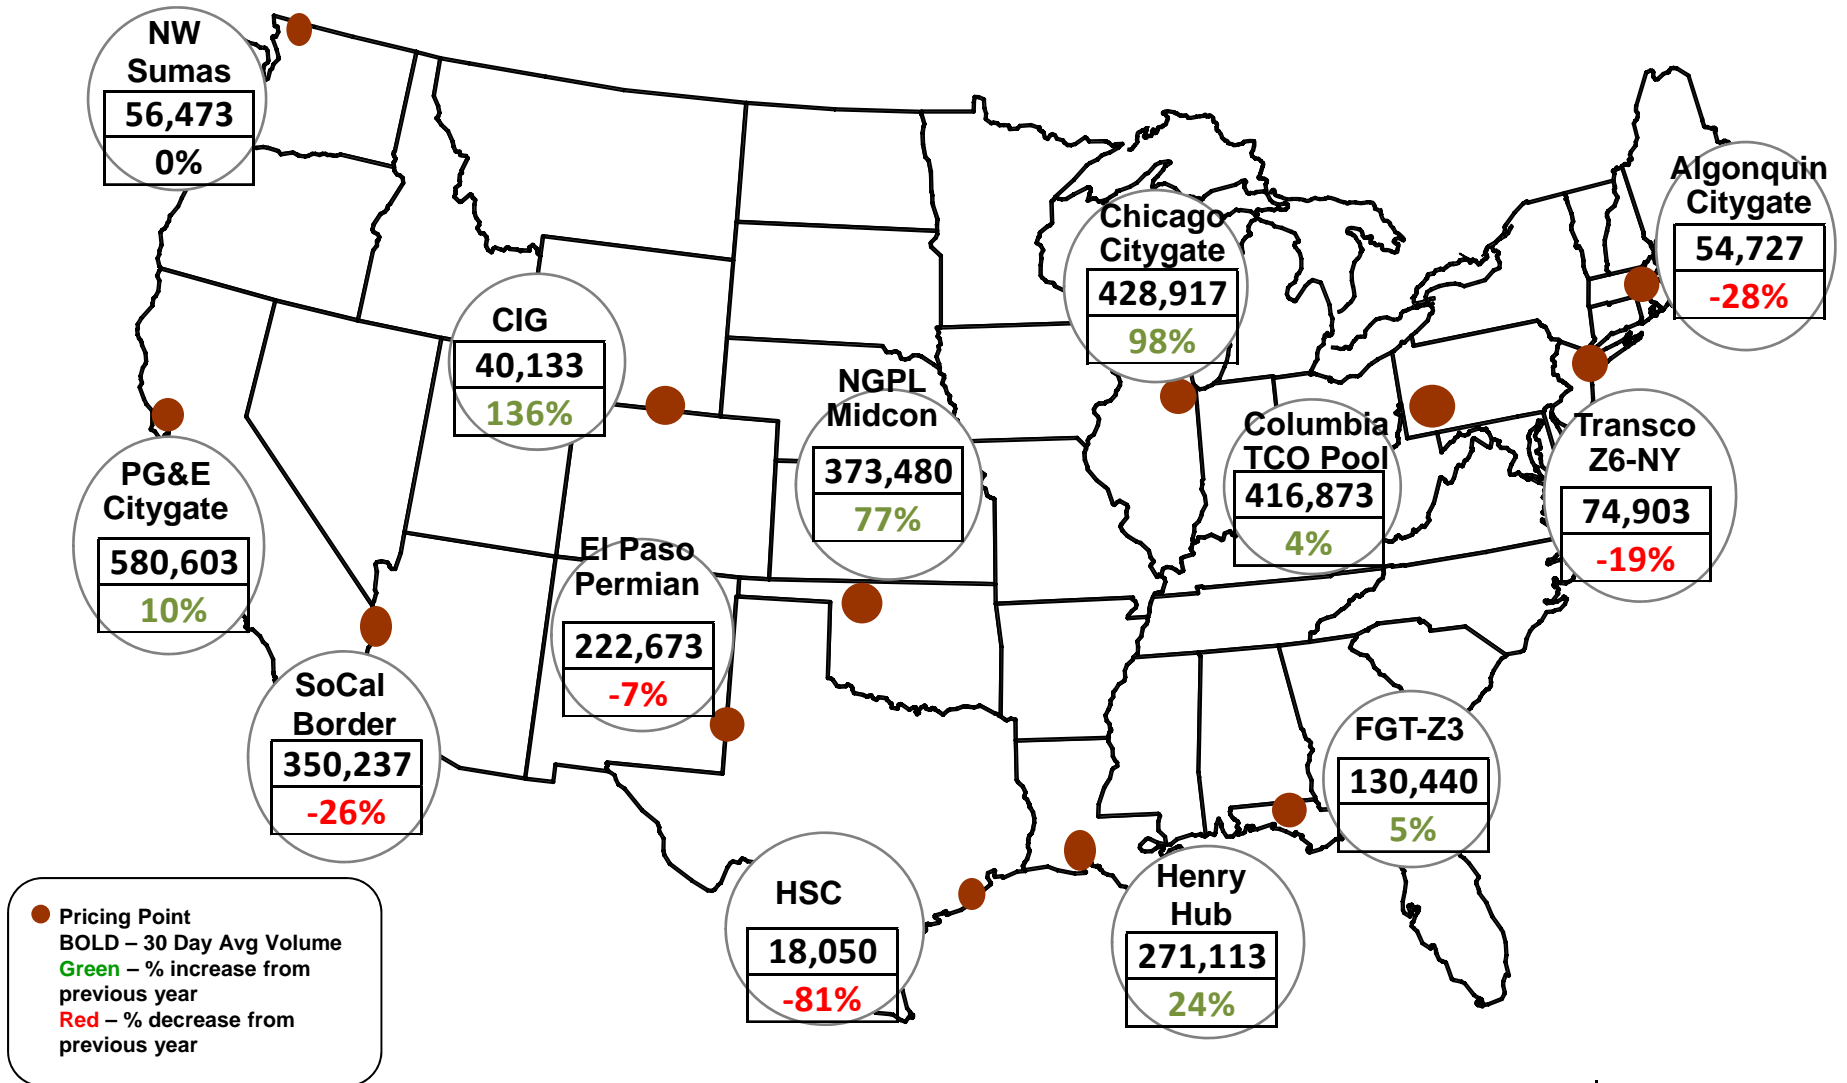

Federal Energy Regulatory Commission • Market Oversight • www.ferc.gov/oversight

Spot Natural Gas Trading Volumes 30 Day Average (MMBtus)

Source: ICE

Updated 7/14/2015