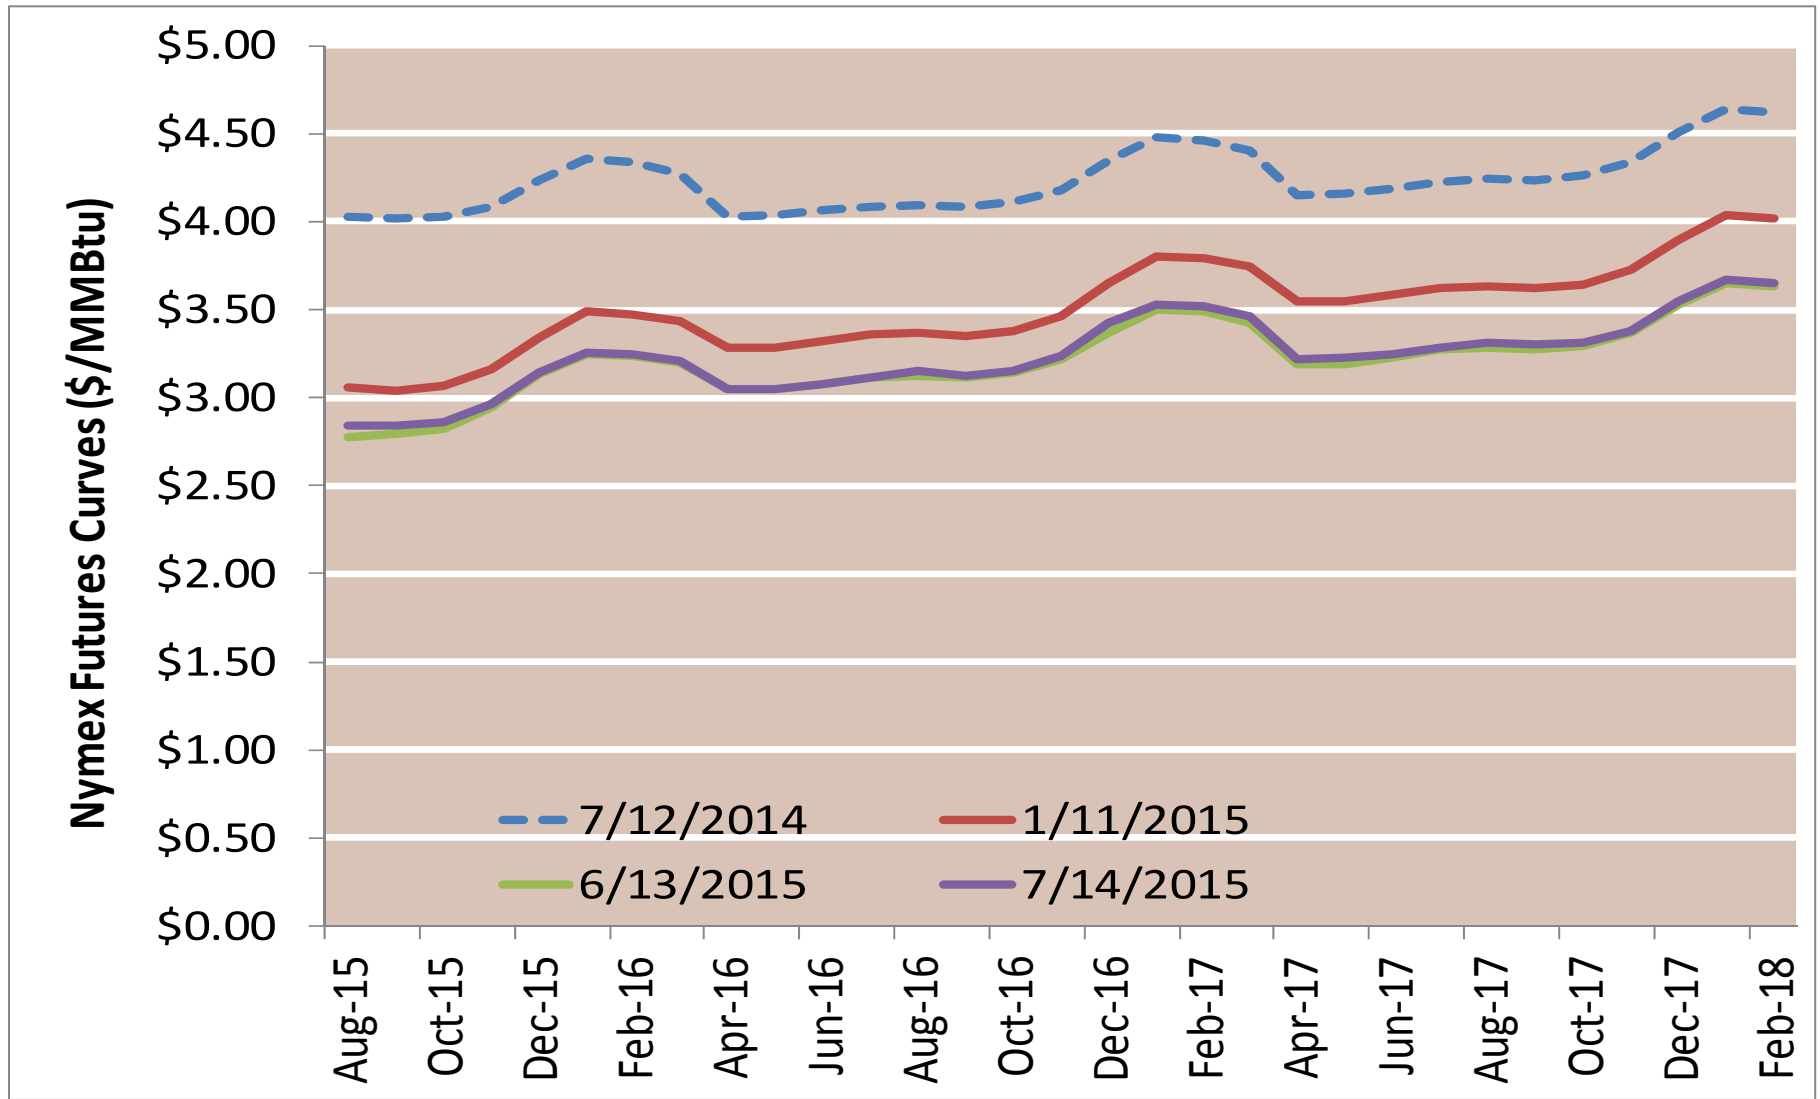

Cumulative HDDs by City 30 Day Intervals

● City Location

Last 30D
Lst yr 30D
5 Yr 30 D Avg

Source: Bloomberg Weather

Updated 7/14/2015

Cumulative CDDs by City 30 Day Intervals

Source: Bloomberg Weather

Updated 7/14/2015

Federal Energy Regulatory Commission • Market Oversight • www.ferc.gov/oversight

Spot Natural Gas Prices 30 Day Average (\$/MMBtu)

Source: ICE

Updated 7/14/2015

Federal Energy Regulatory Commission • Market Oversight • www.ferc.gov/oversight

Spot Natural Gas Trading Volumes 30 Day Average (MMBtus)

Source: ICE

Updated 7/14/2015

Gas vs Coal

Nymex Futures Curves

Brent vs WTI

Nymex Settlement

Natural Gas Liquids (NGLs) Prices