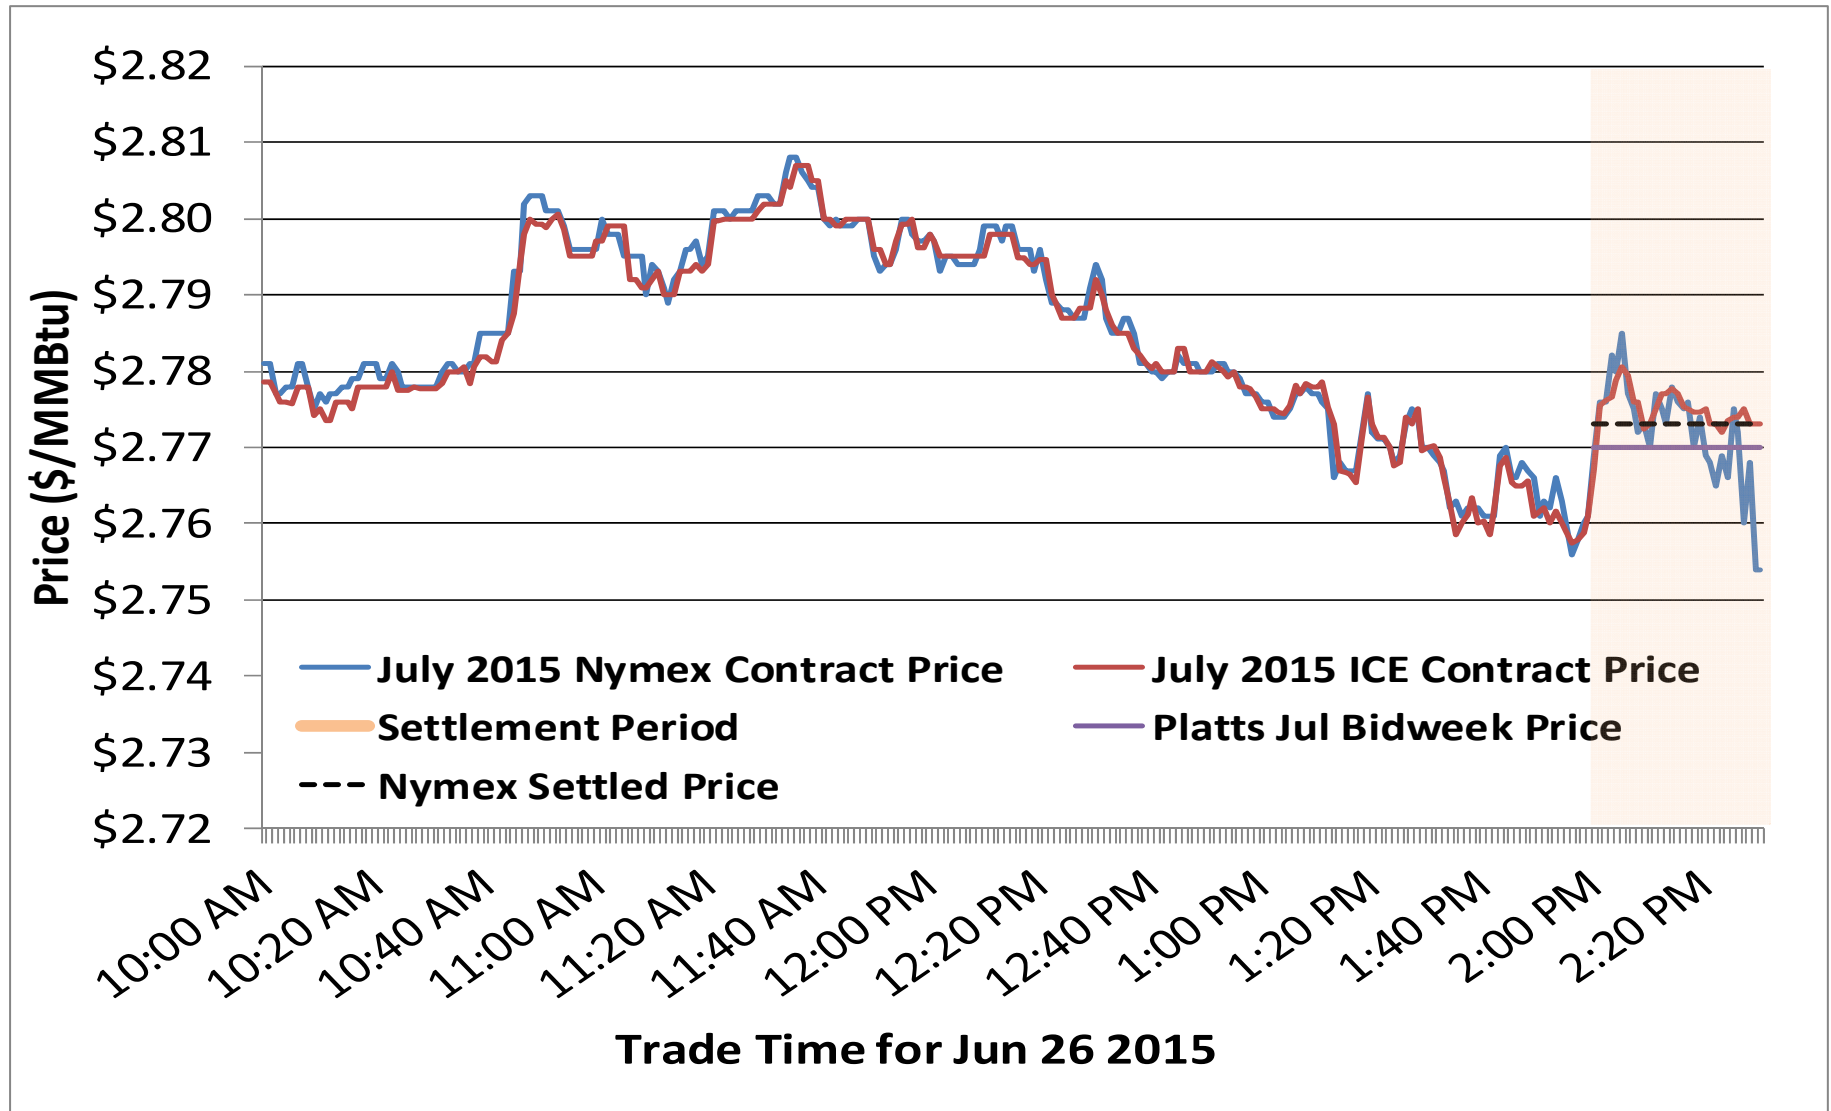

Federal Energy Regulatory Commission • Market Oversight • www.ferc.gov/oversight

Spot Natural Gas Prices 30 Day Average (\$/MMBtu)

Source: ICE

Updated 7/14/2015

Federal Energy Regulatory Commission • Market Oversight • www.ferc.gov/oversight

Spot Natural Gas Trading Volumes 30 Day Average (MMBtus)

Source: ICE

Updated 7/14/2015

Gas vs Coal

Nymex Futures Curves

Brent vs WTI

Nymex Settlement

Natural Gas Liquids (NGLs) Prices