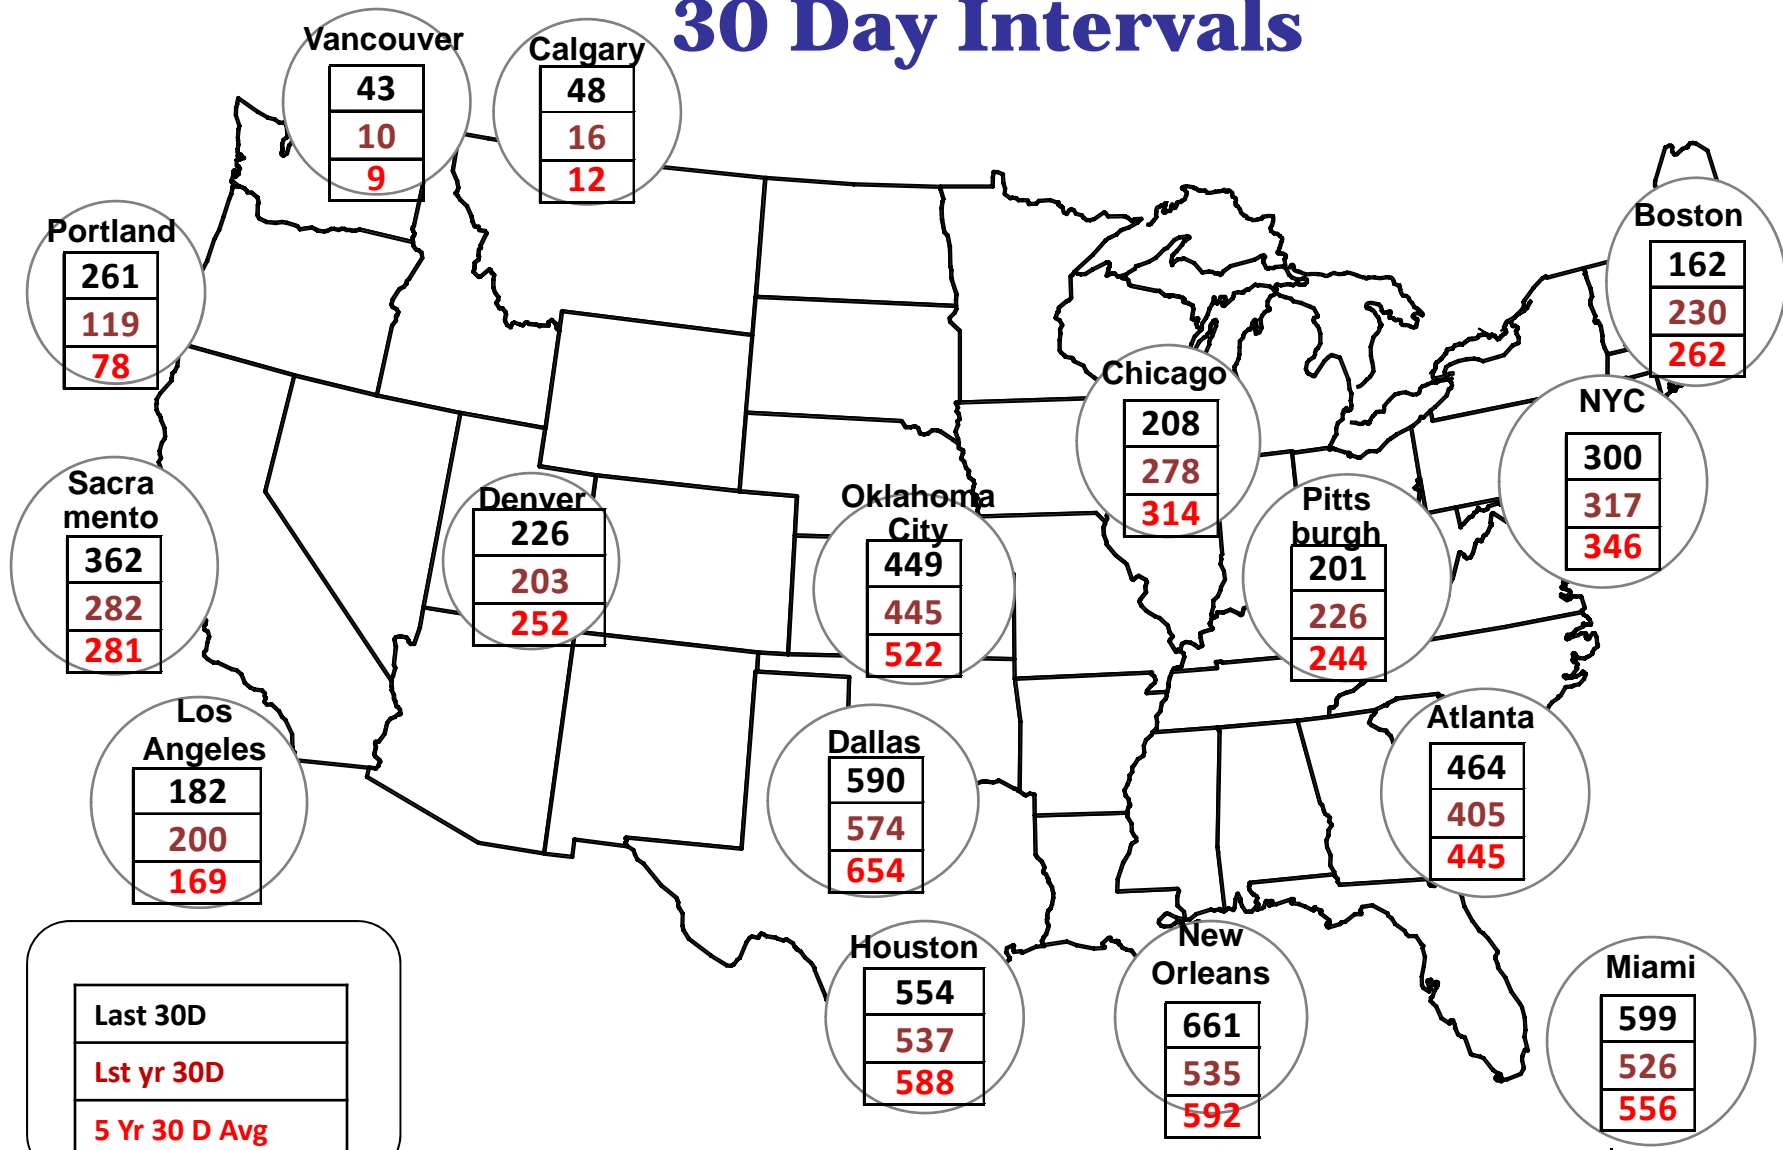

Cumulative HDDs by City 30 Day Intervals

● City Location

Last 30D
Lst yr 30D
5 Yr 30 D Avg

Source: Bloomberg Weather

Updated 7/14/2015

Cumulative CDDs by City 30 Day Intervals

Source: Bloomberg Weather

Updated 7/14/2015