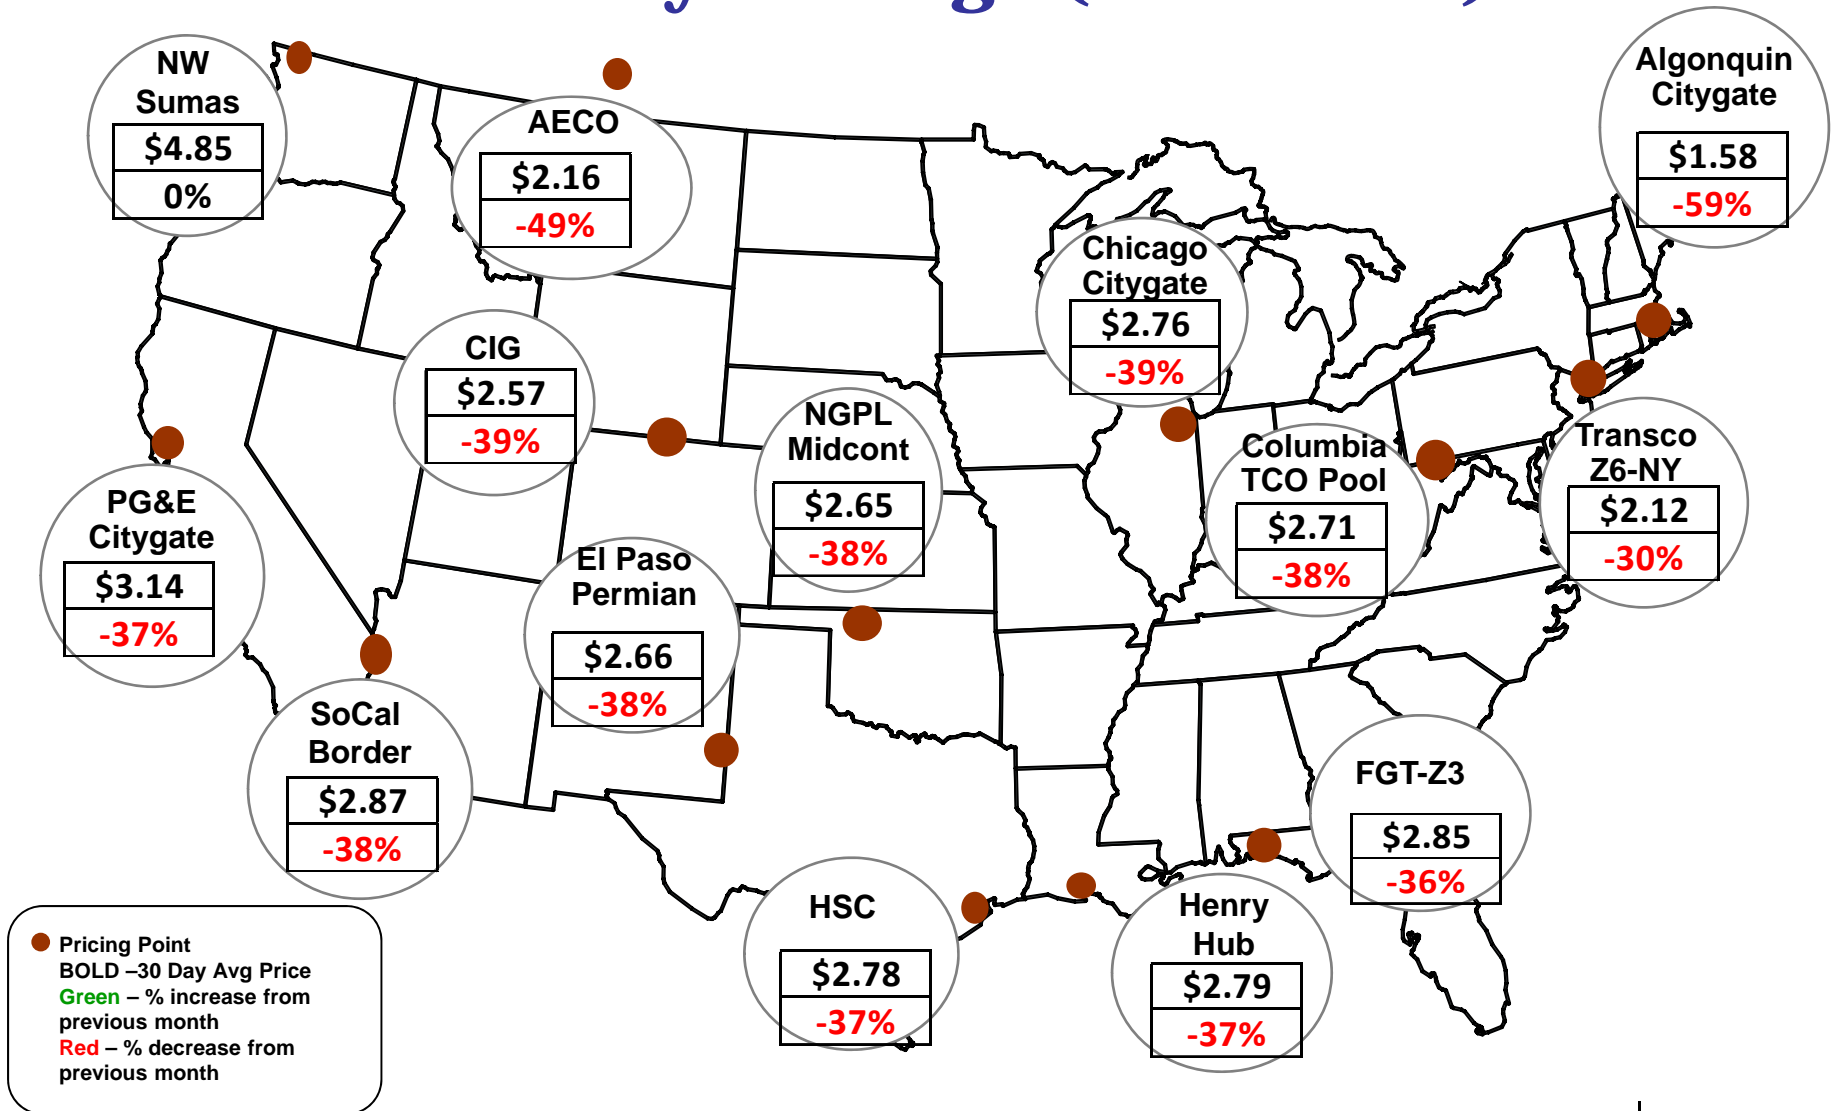

Cumulative HDDs by City 30 Day Intervals

● City Location

Last 30D
Lst yr 30D
5 Yr 30 D Avg

Source: Bloomberg Weather

Updated 7/14/2015

Cumulative CDDs by City 30 Day Intervals

Source: Bloomberg Weather

Updated 7/14/2015

Federal Energy Regulatory Commission • Market Oversight • www.ferc.gov/oversight

Spot Natural Gas Prices 30 Day Average (\$/MMBtu)

Source: ICE

Updated 7/14/2015

Federal Energy Regulatory Commission • Market Oversight • www.ferc.gov/oversight