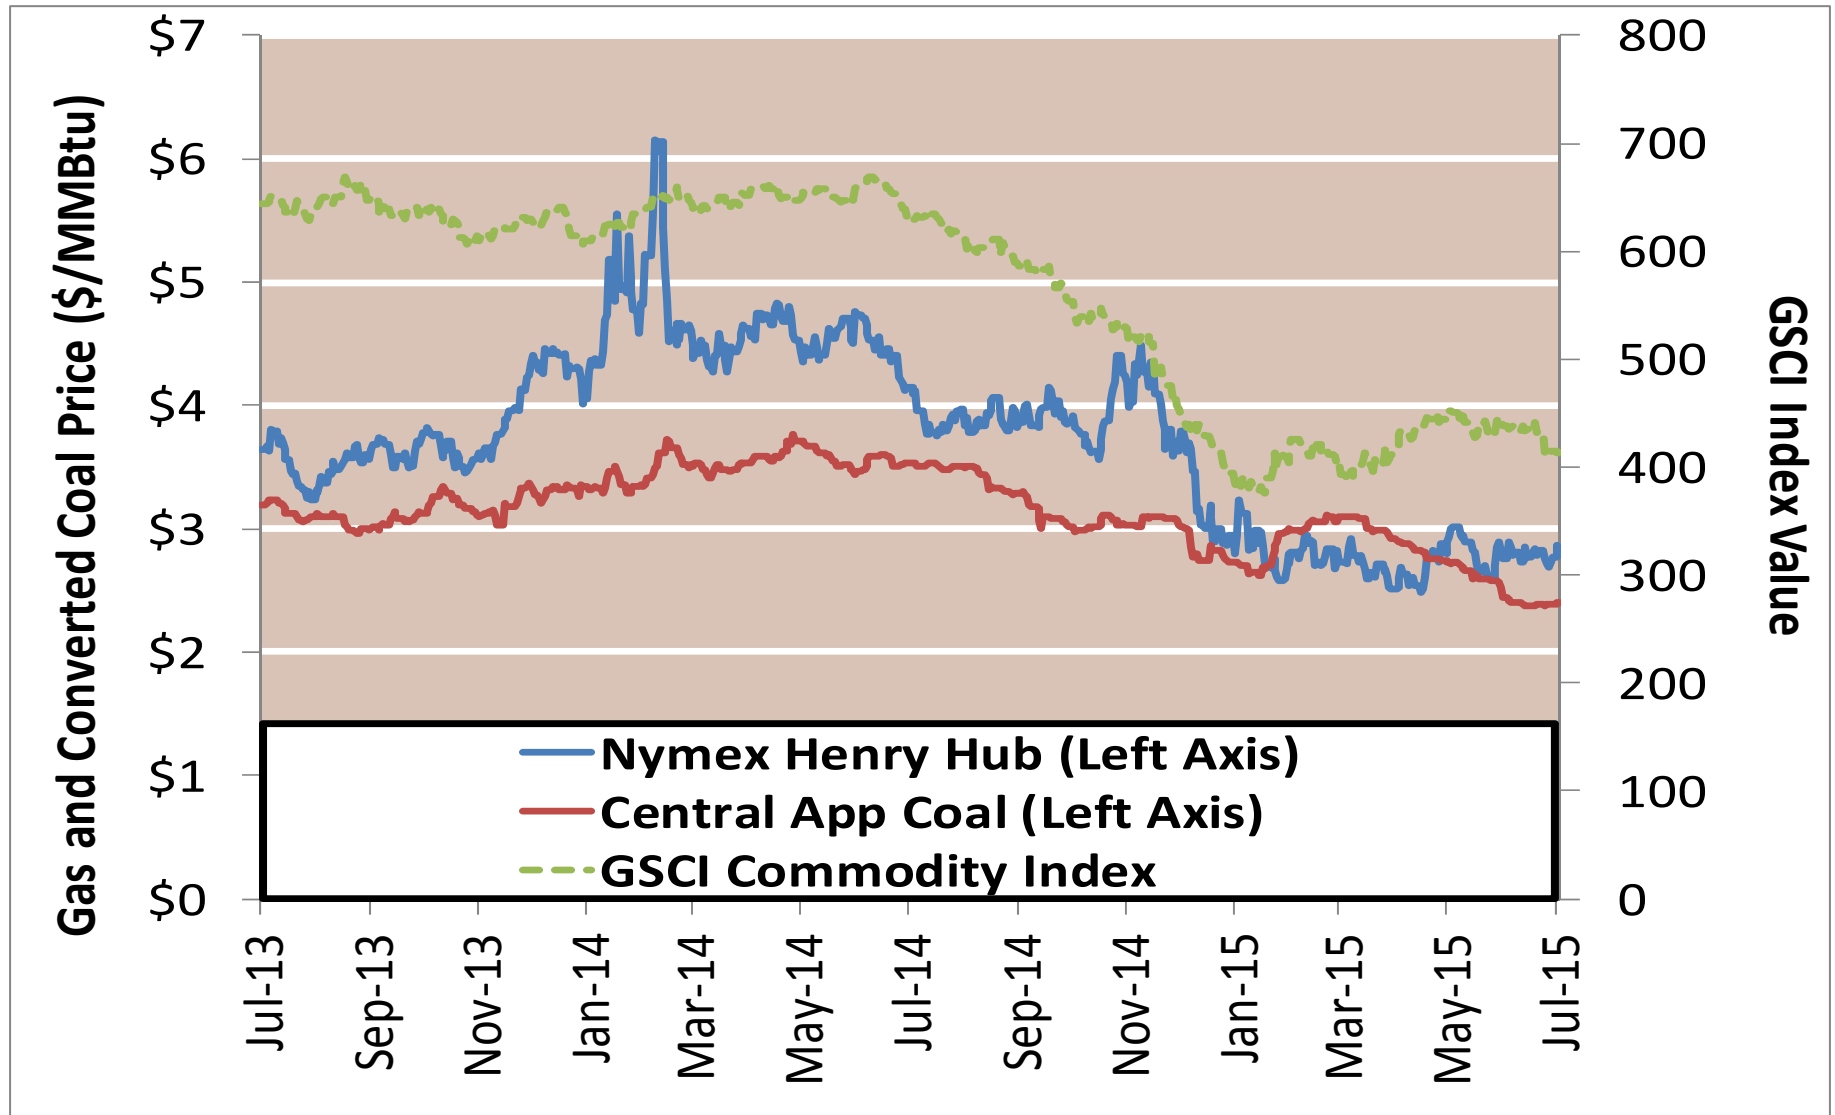

Cumulative HDDs by City 30 Day Intervals

● City Location

Last 30D
Lst yr 30D
5 Yr 30 D Avg

Source: Bloomberg Weather

Updated 7/14/2015

Cumulative CDDs by City 30 Day Intervals

Source: Bloomberg Weather

Updated 7/14/2015

Federal Energy Regulatory Commission • Market Oversight • www.ferc.gov/oversight

Spot Natural Gas Prices 30 Day Average (\$/MMBtu)

Source: ICE

Updated 7/14/2015

Federal Energy Regulatory Commission • Market Oversight • www.ferc.gov/oversight

Spot Natural Gas Trading Volumes 30 Day Average (MMBtus)

Source: ICE

Updated 7/14/2015

Gas vs Coal

Nymex Futures Curves

Brent vs WTI

Nymex Settlement

Natural Gas Liquids (NGLs) Prices