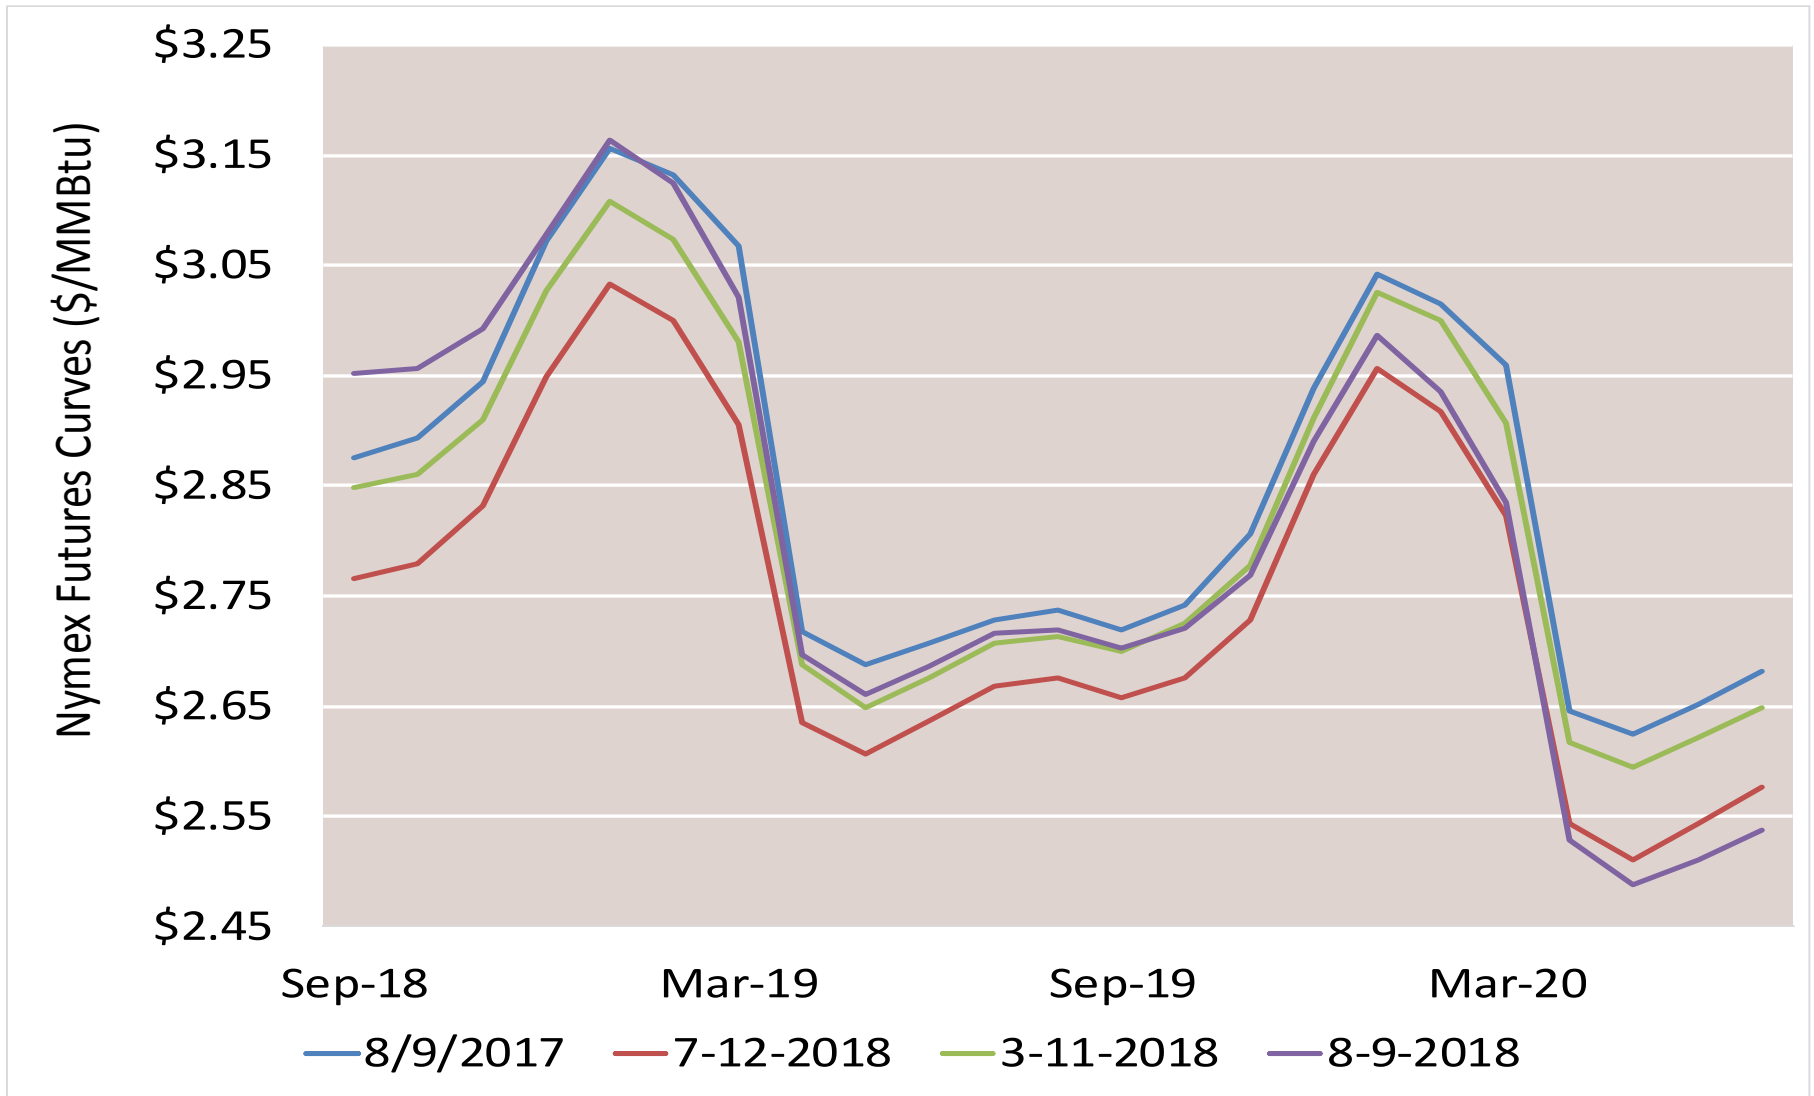

Cumulative HDDs by City 30 Day Intervals

Cumulative CDDs by City

30 Day Intervals

Day Ahead Natural Gas Prices 30 Day Average (\$/MMBtu)

Natural Gas, Coal and Oil Prices (Converted)

Nymex Futures Curves

Brent vs WTI