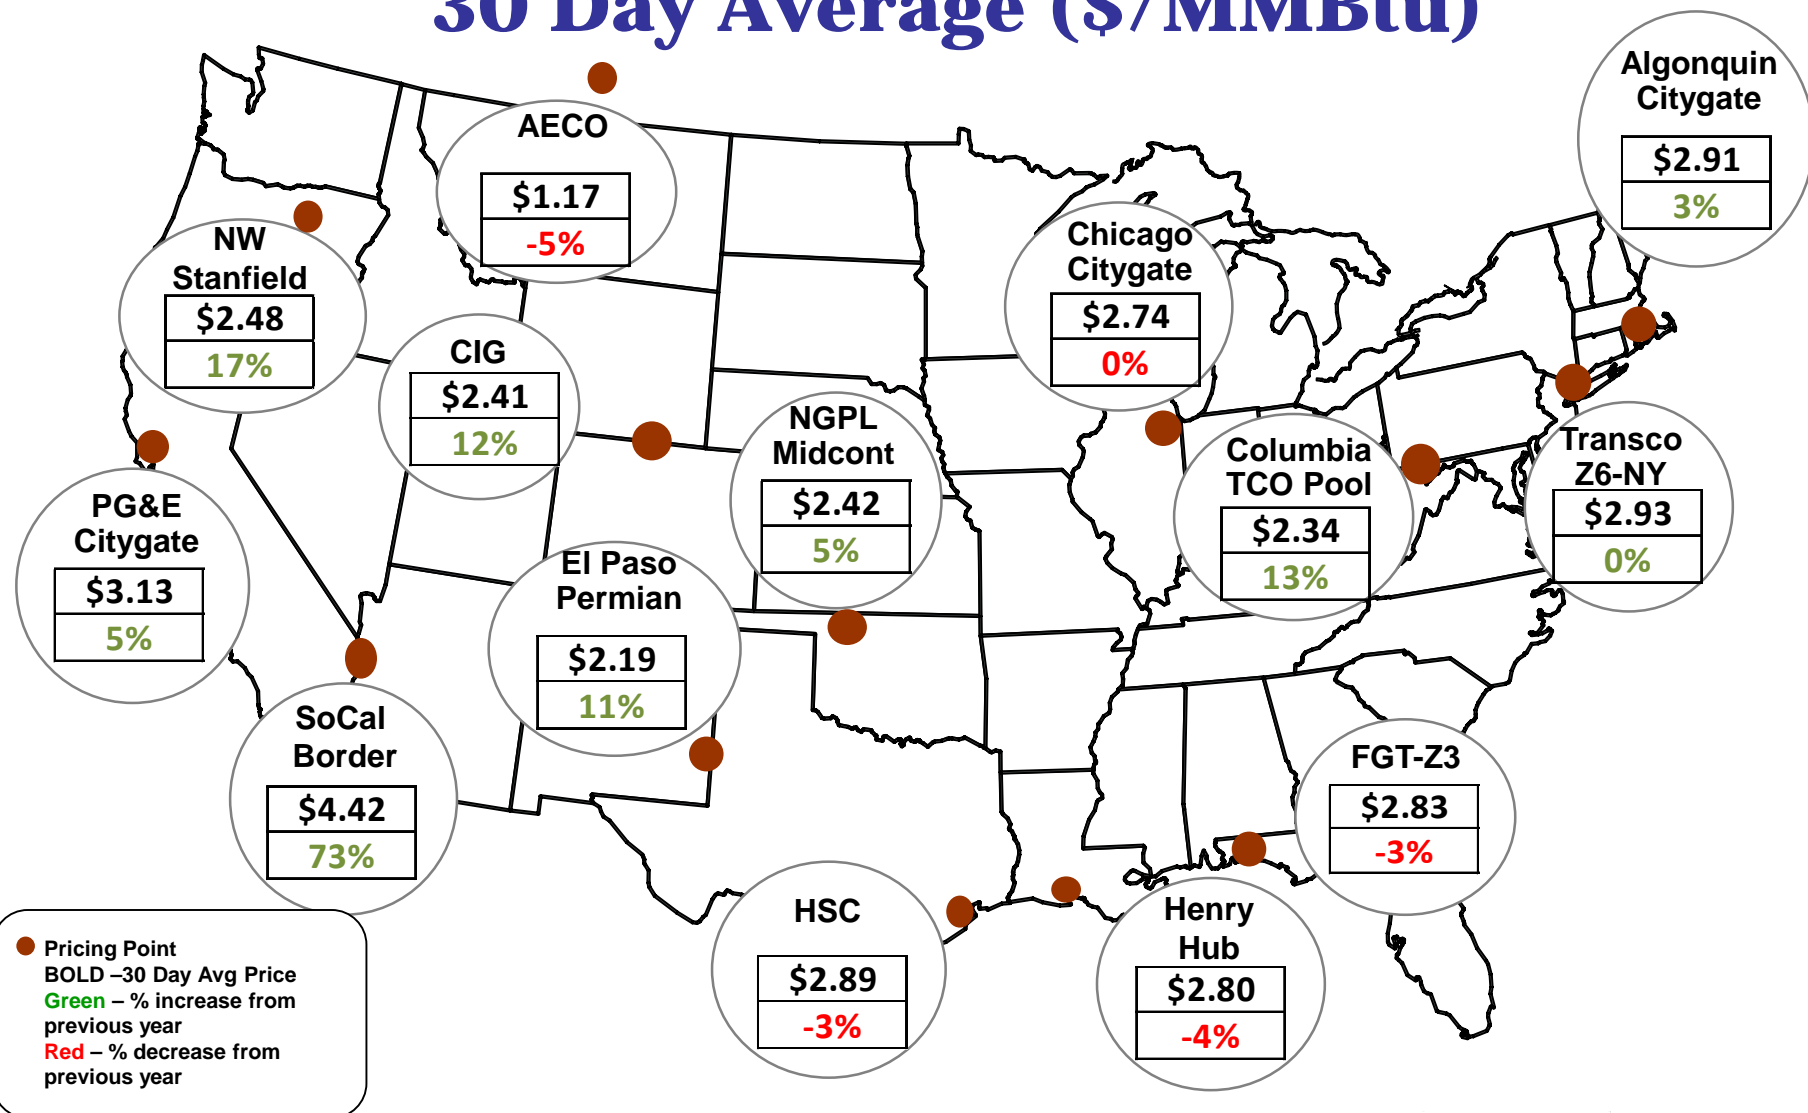

Cumulative HDDs by City 30 Day Intervals

Cumulative CDDs by City

30 Day Intervals

Day Ahead Natural Gas Prices 30 Day Average (\$/MMBtu)

Natural Gas, Coal and Oil Prices (Converted)

Nymex Futures Curves

Brent vs WTI

Nymex Settlement

Natural Gas Liquids (NGLs) Prices