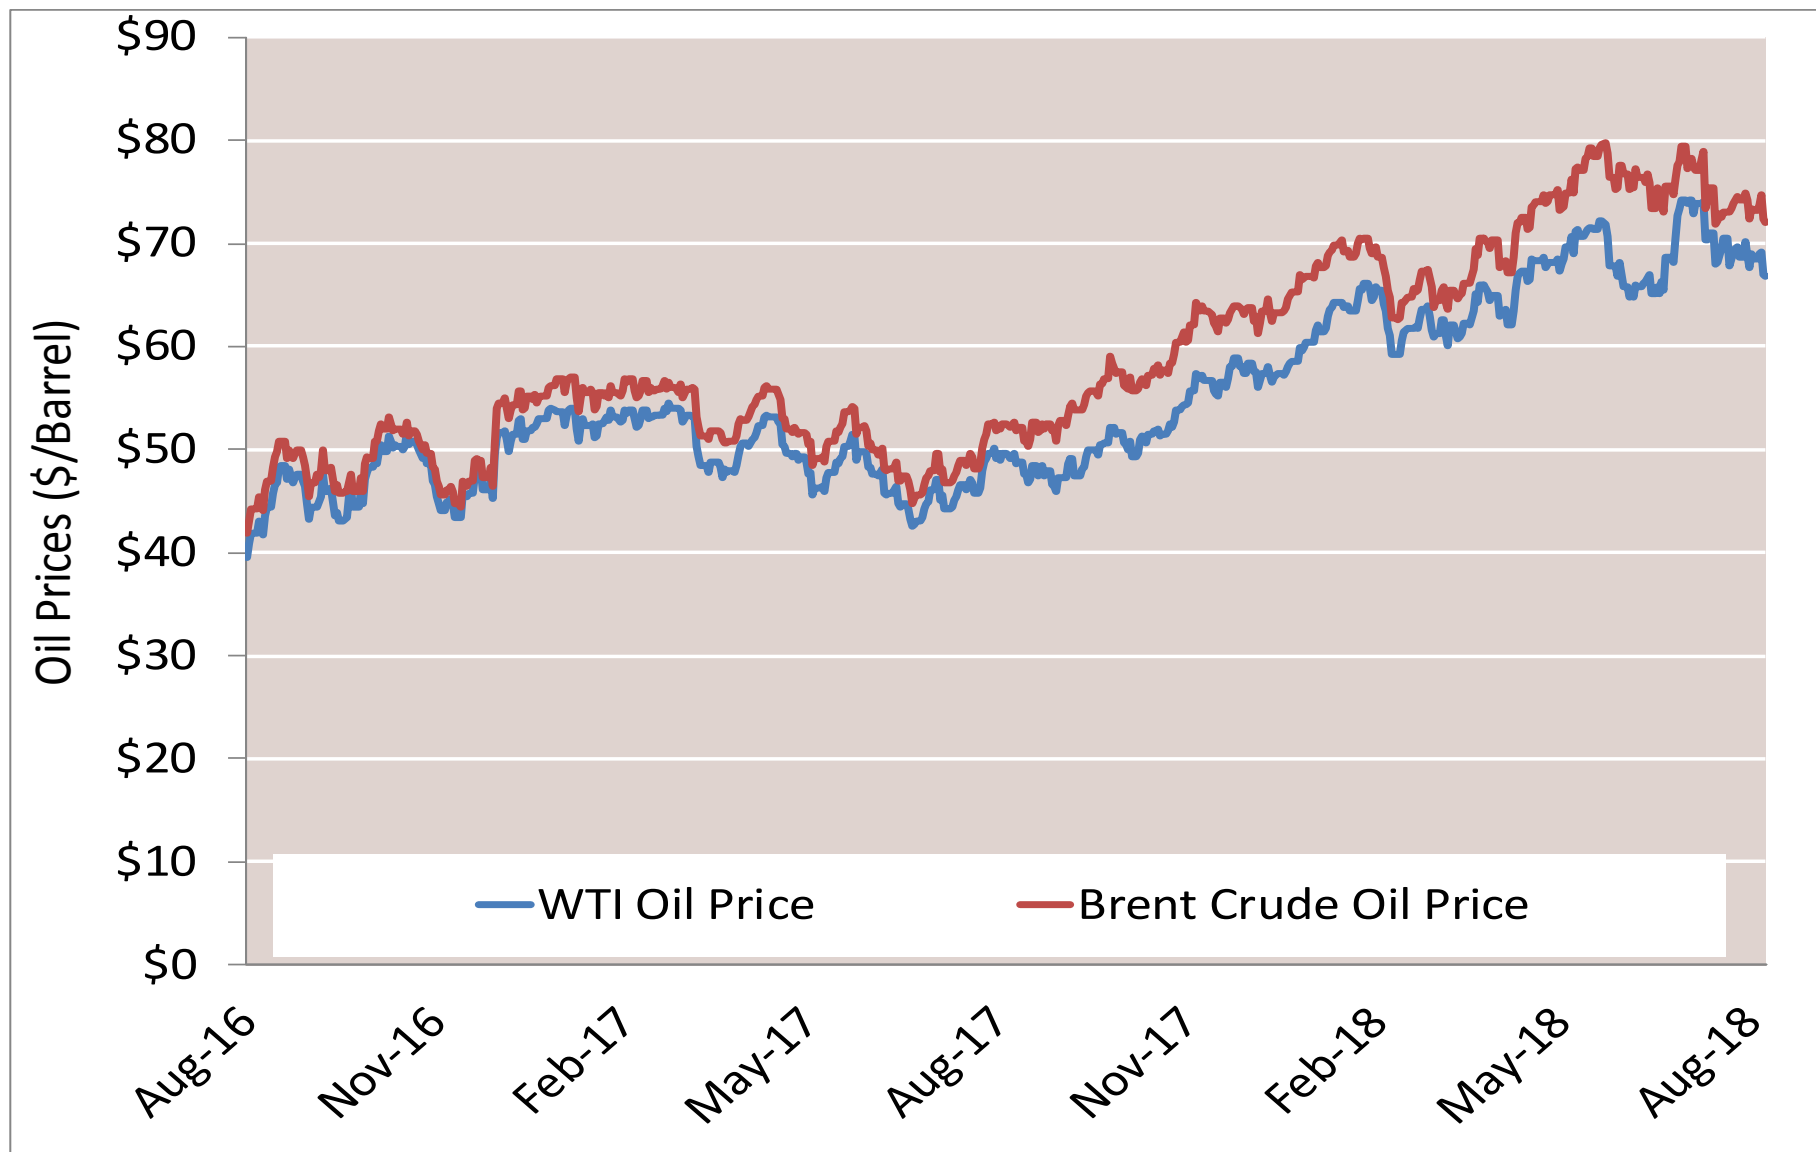

Cumulative HDDs by City 30 Day Intervals

Cumulative CDDs by City

30 Day Intervals

Day Ahead Natural Gas Prices 30 Day Average (\$/MMBtu)

Natural Gas, Coal and Oil Prices (Converted)

Nymex Futures Curves

Brent vs WTI