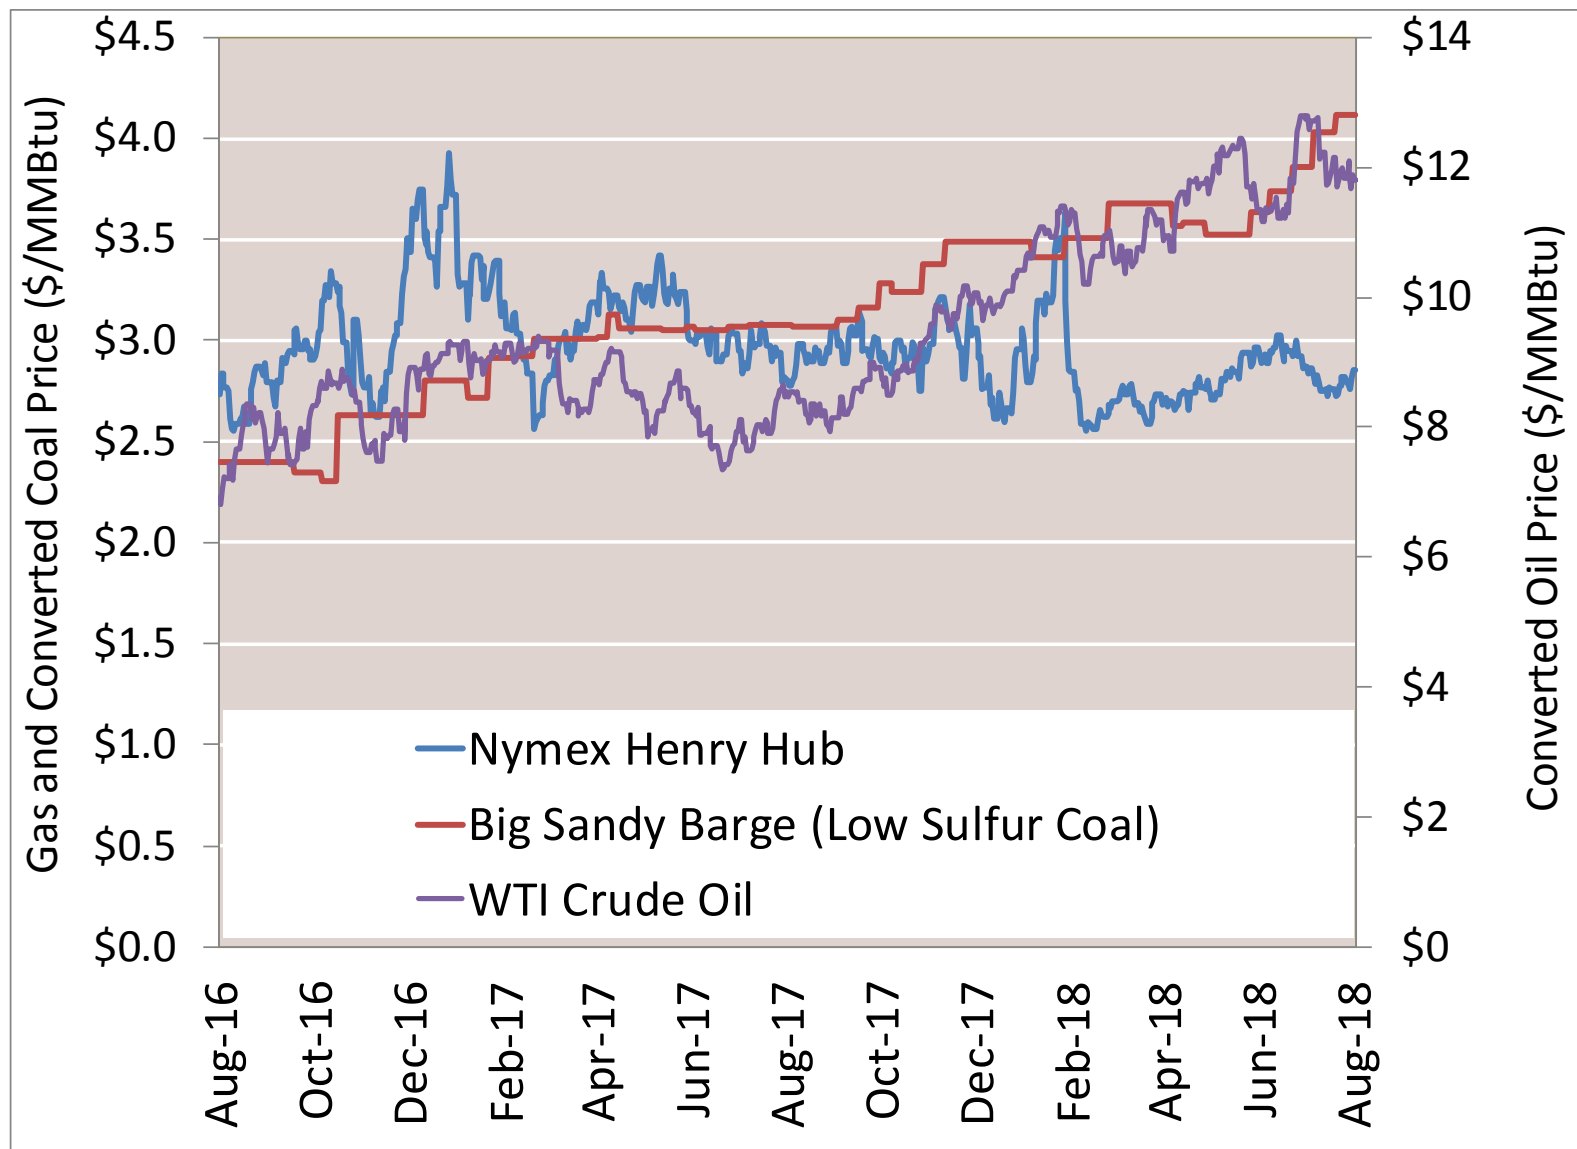

Cumulative HDDs by City 30 Day Intervals

Cumulative CDDs by City

30 Day Intervals

Day Ahead Natural Gas Prices 30 Day Average (\$/MMBtu)

Natural Gas, Coal and Oil Prices (Converted)

Nymex Futures Curves

Brent vs WTI

Nymex Settlement

Natural Gas Liquids (NGLs) Prices