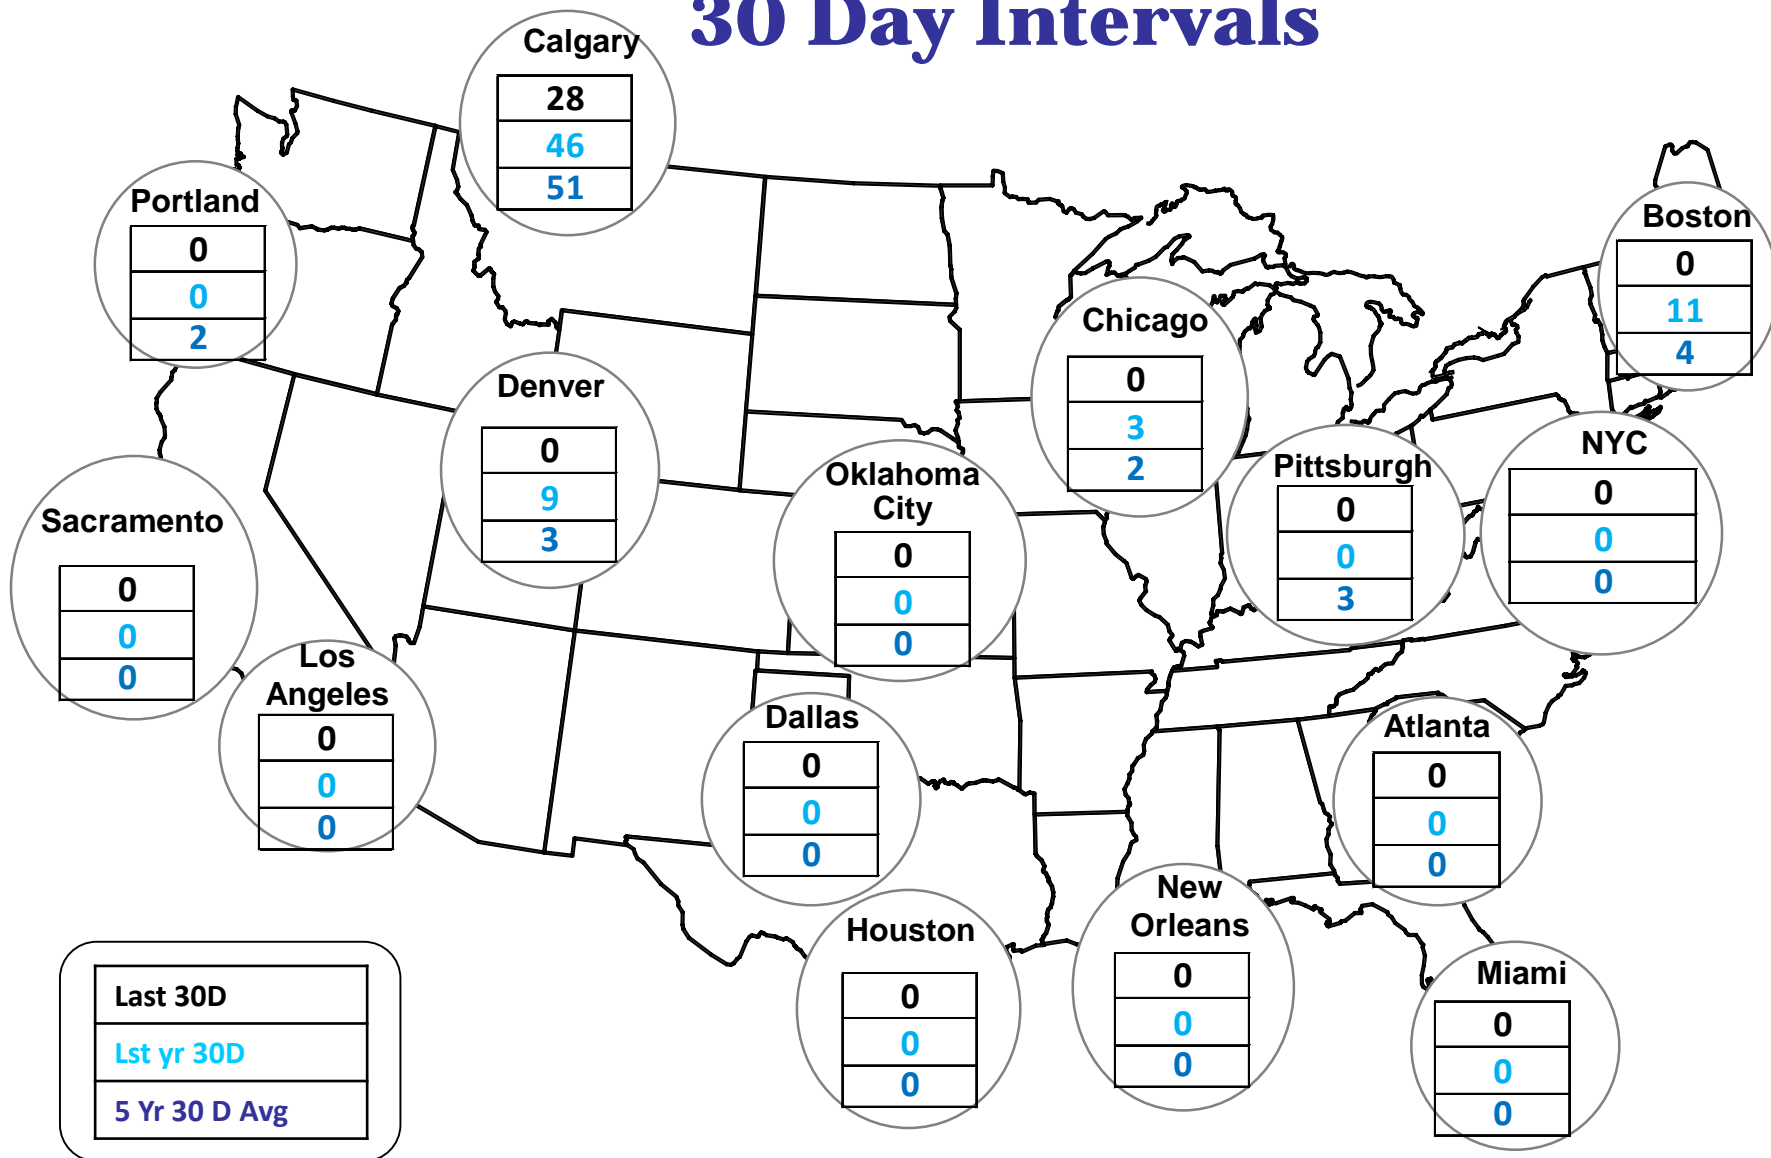

Cumulative HDDs by City 30 Day Intervals

Cumulative CDDs by City

30 Day Intervals

Day Ahead Natural Gas Prices 30 Day Average (\$/MMBtu)

Natural Gas, Coal and Oil Prices (Converted)

Nymex Futures Curves

Brent vs WTI