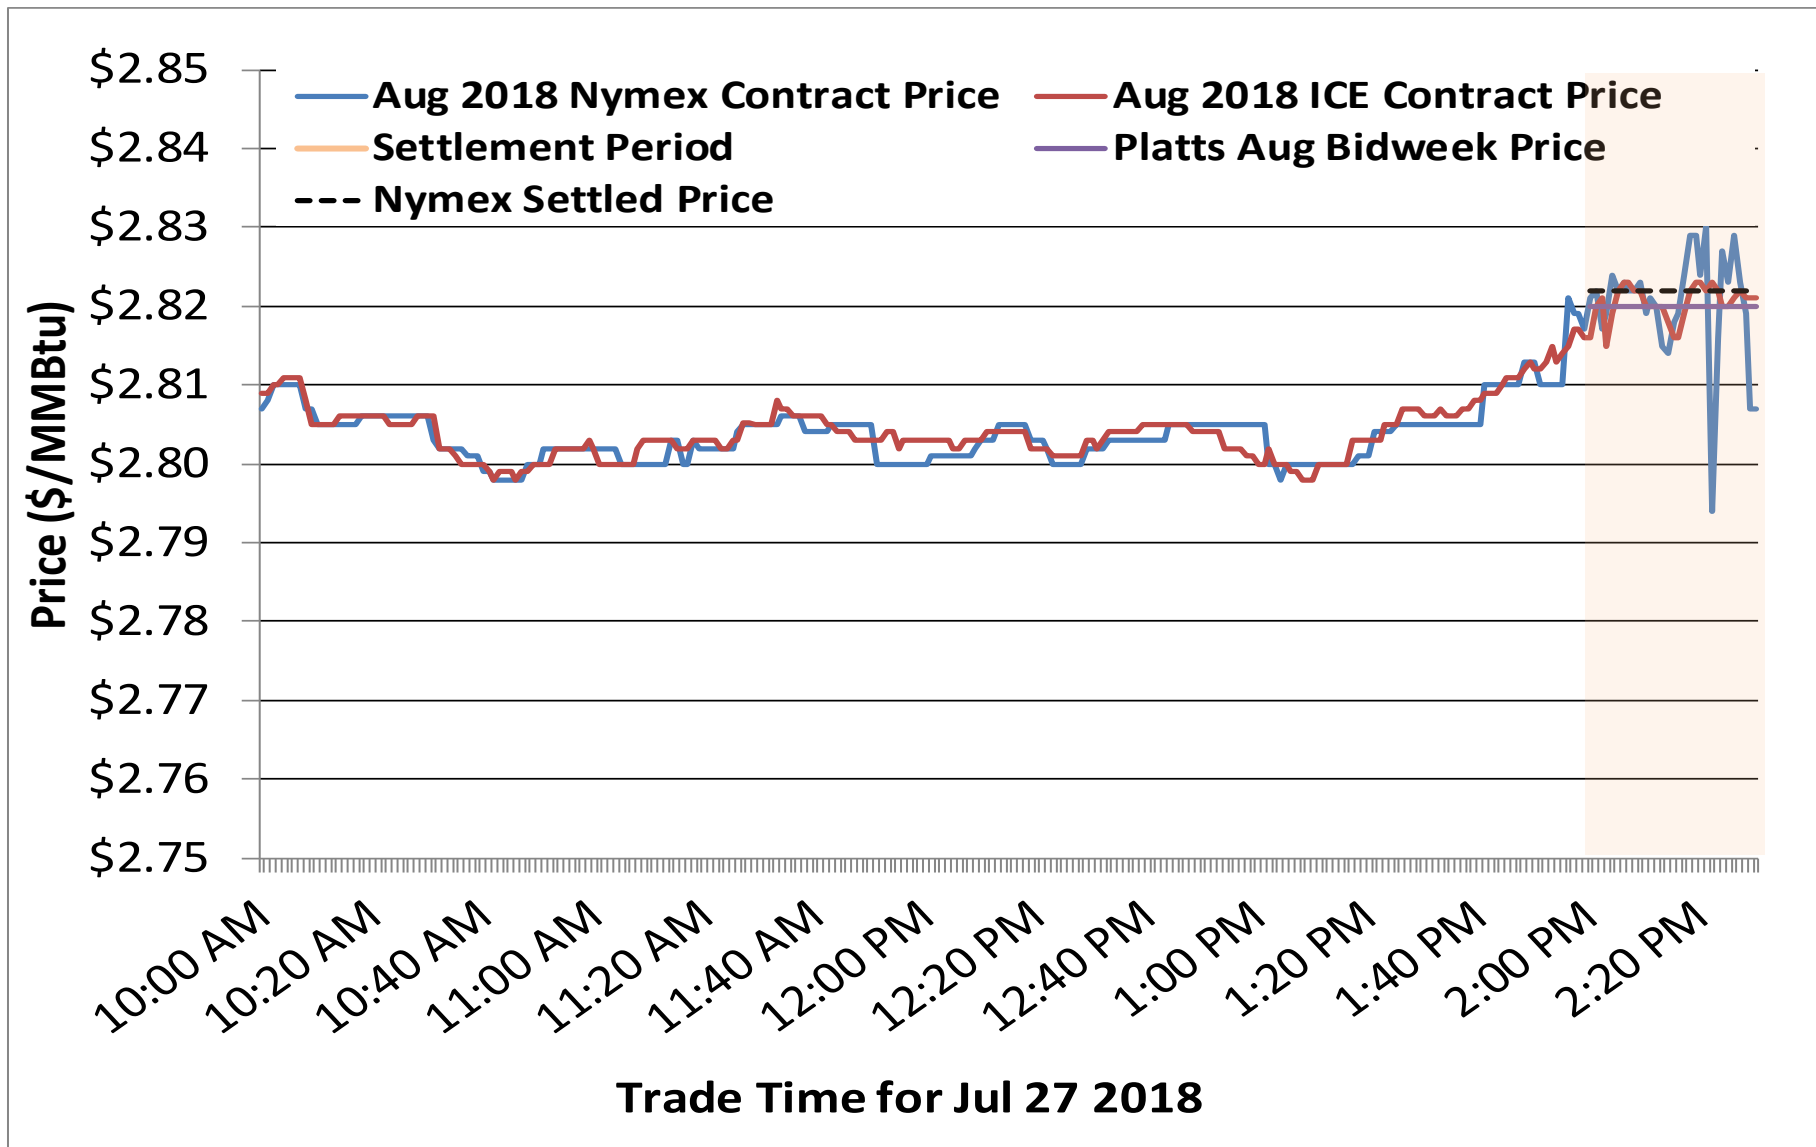

Cumulative HDDs by City 30 Day Intervals

Cumulative CDDs by City

30 Day Intervals

Day Ahead Natural Gas Prices 30 Day Average (\$/MMBtu)

Natural Gas, Coal and Oil Prices (Converted)

Nymex Futures Curves

Brent vs WTI

Nymex Settlement

Natural Gas Liquids (NGLs) Prices