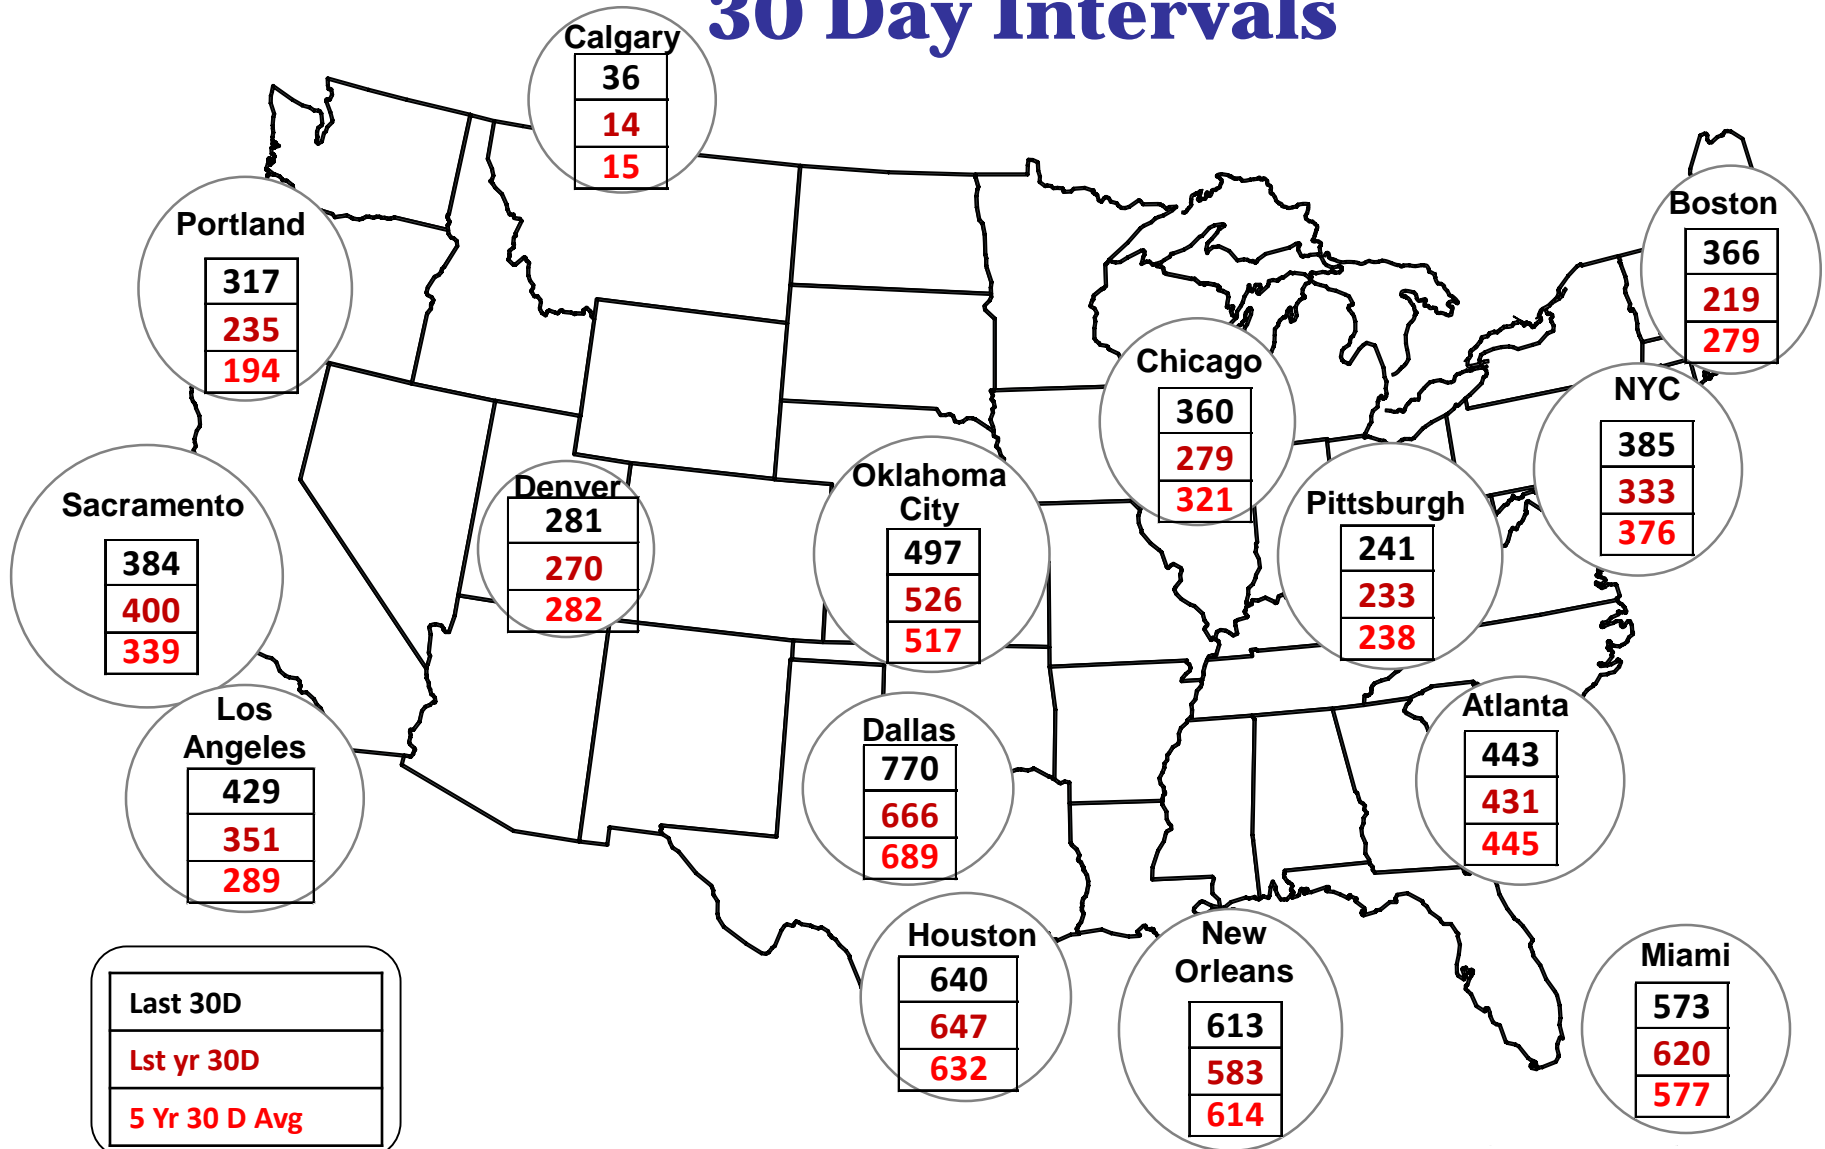

Cumulative HDDs by City 30 Day Intervals

Cumulative CDDs by City

30 Day Intervals

Day Ahead Natural Gas Prices 30 Day Average (\$/MMBtu)

Natural Gas, Coal and Oil Prices (Converted)

Nymex Futures Curves

Brent vs WTI