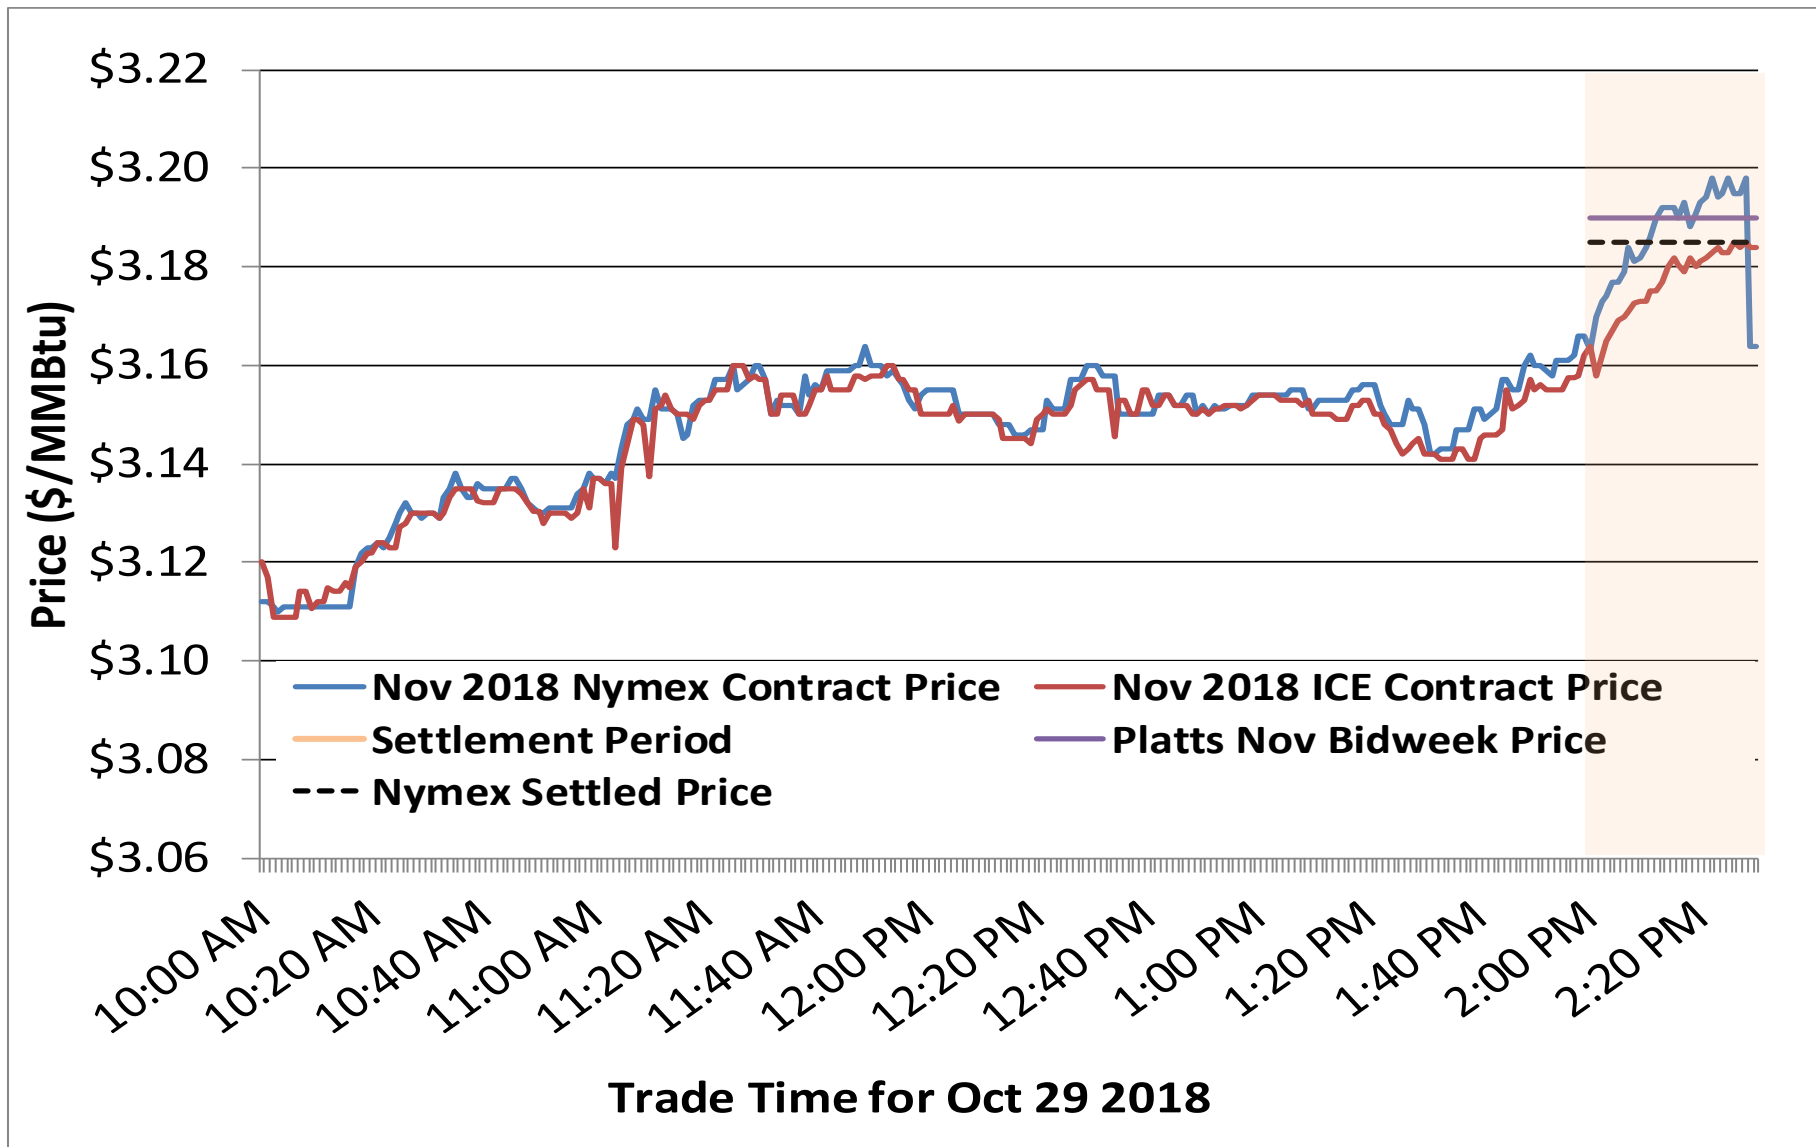

Cumulative HDDs by City

30 Day Intervals

Cumulative CDDs by City

30 Day Intervals

Day Ahead Natural Gas Prices 30 Day Average (\$/MMBtu)

Natural Gas, Coal and Oil Prices (Converted)

Nymex Futures Curves

Brent vs WTI

Nymex Settlement

Natural Gas Liquids (NGLs) Prices