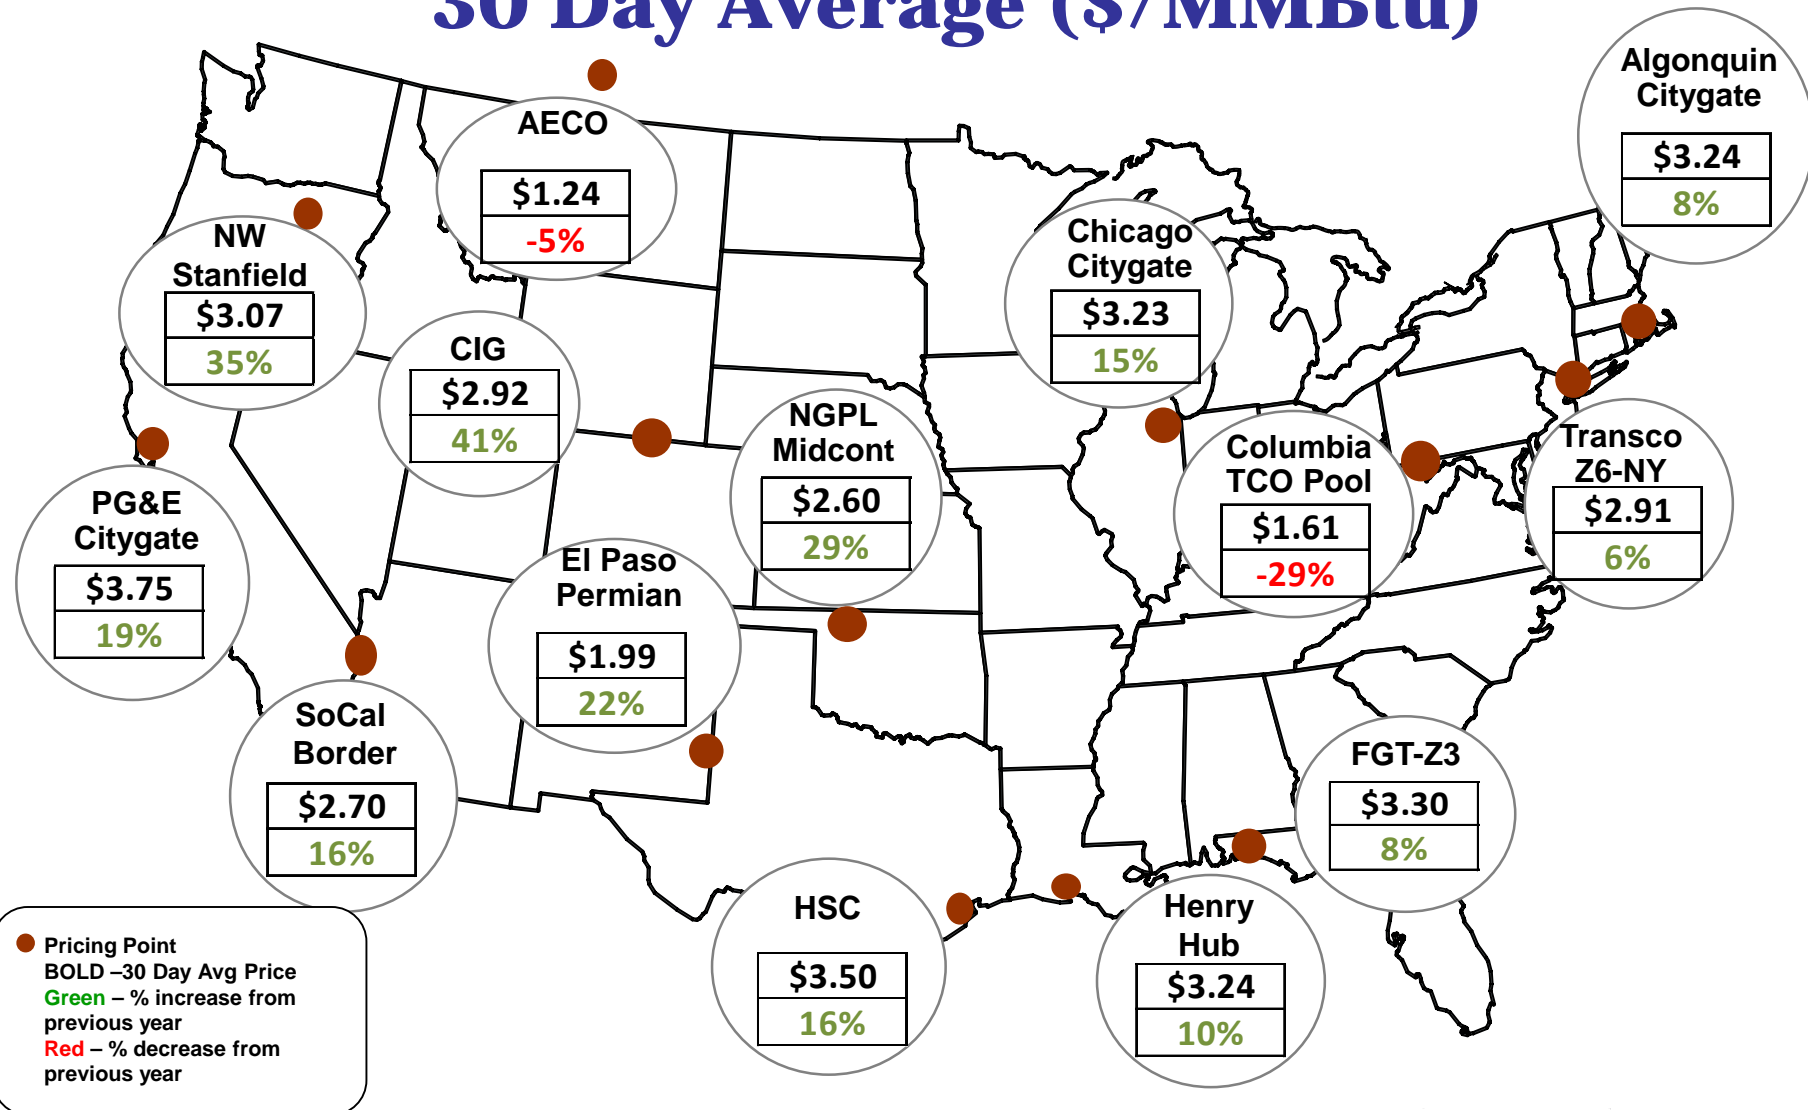

Cumulative HDDs by City

30 Day Intervals

Cumulative CDDs by City

30 Day Intervals

Day Ahead Natural Gas Prices 30 Day Average (\$/MMBtu)

Natural Gas, Coal and Oil Prices (Converted)

Nymex Futures Curves

Brent vs WTI

Nymex Settlement

Natural Gas Liquids (NGLs) Prices