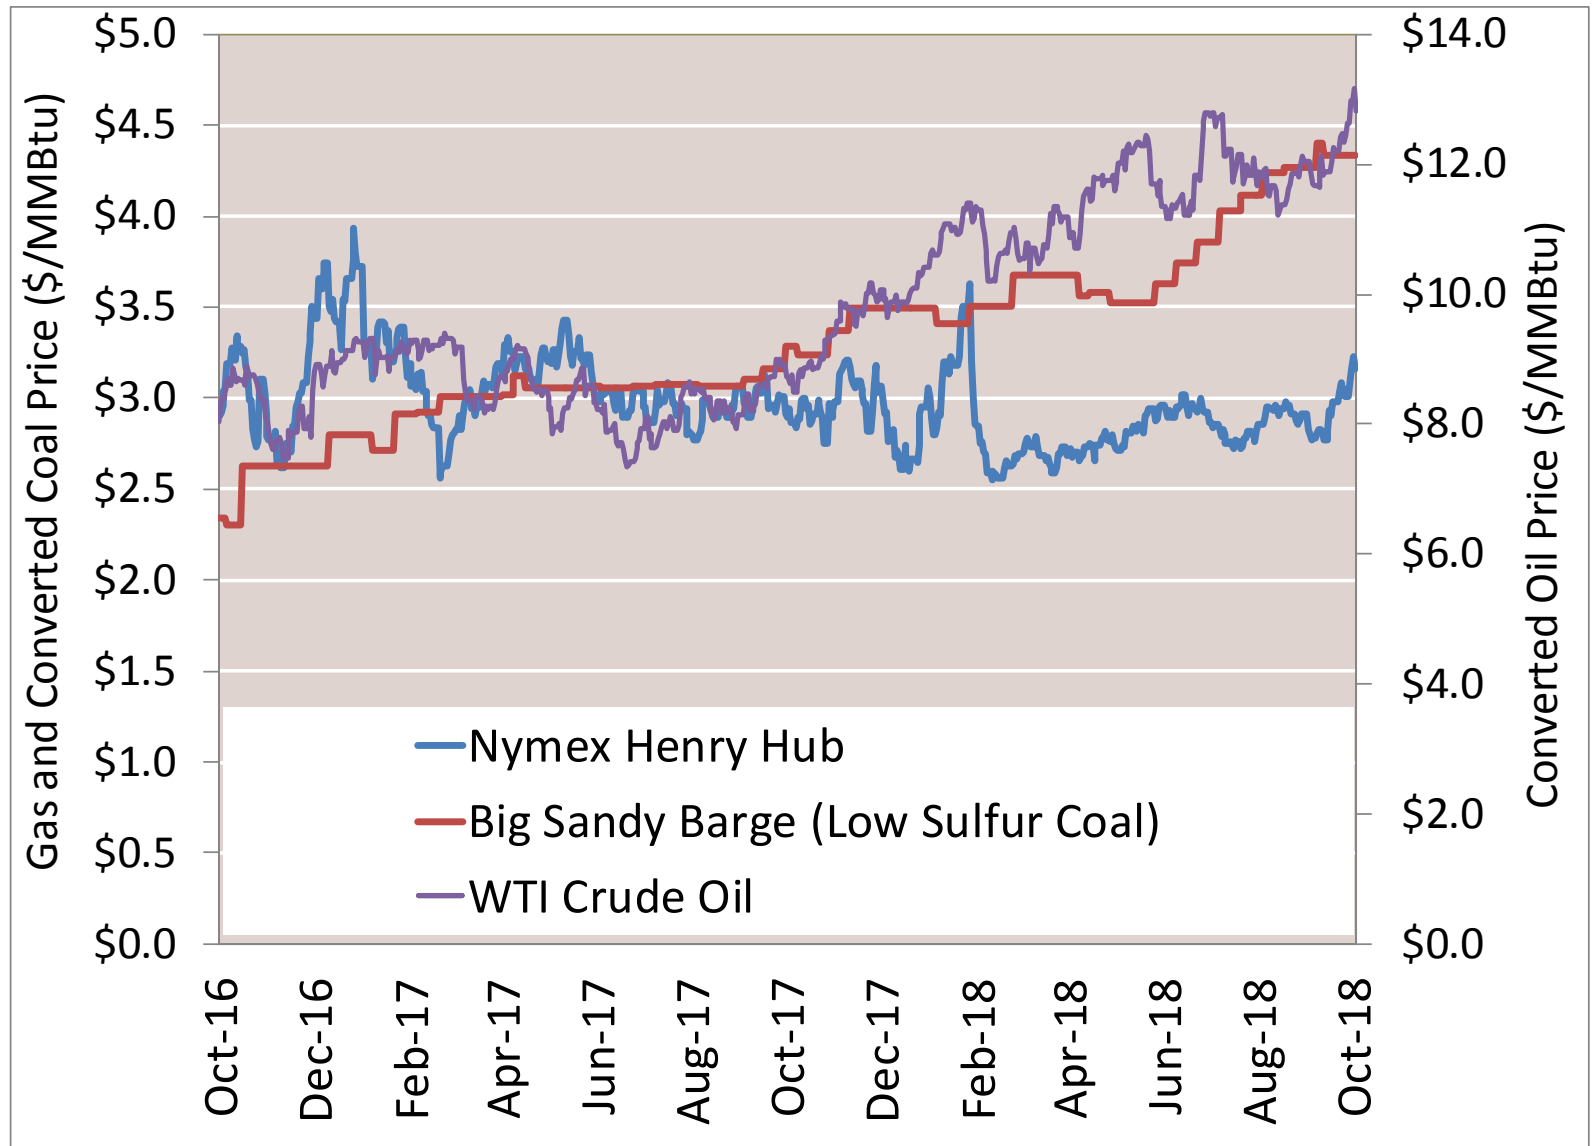

Cumulative HDDs by City

30 Day Intervals

Cumulative CDDs by City

30 Day Intervals

Day Ahead Natural Gas Prices 30 Day Average (\$/MMBtu)

Natural Gas, Coal and Oil Prices (Converted)

Nymex Futures Curves

Brent vs WTI

Nymex Settlement

Natural Gas Liquids (NGLs) Prices