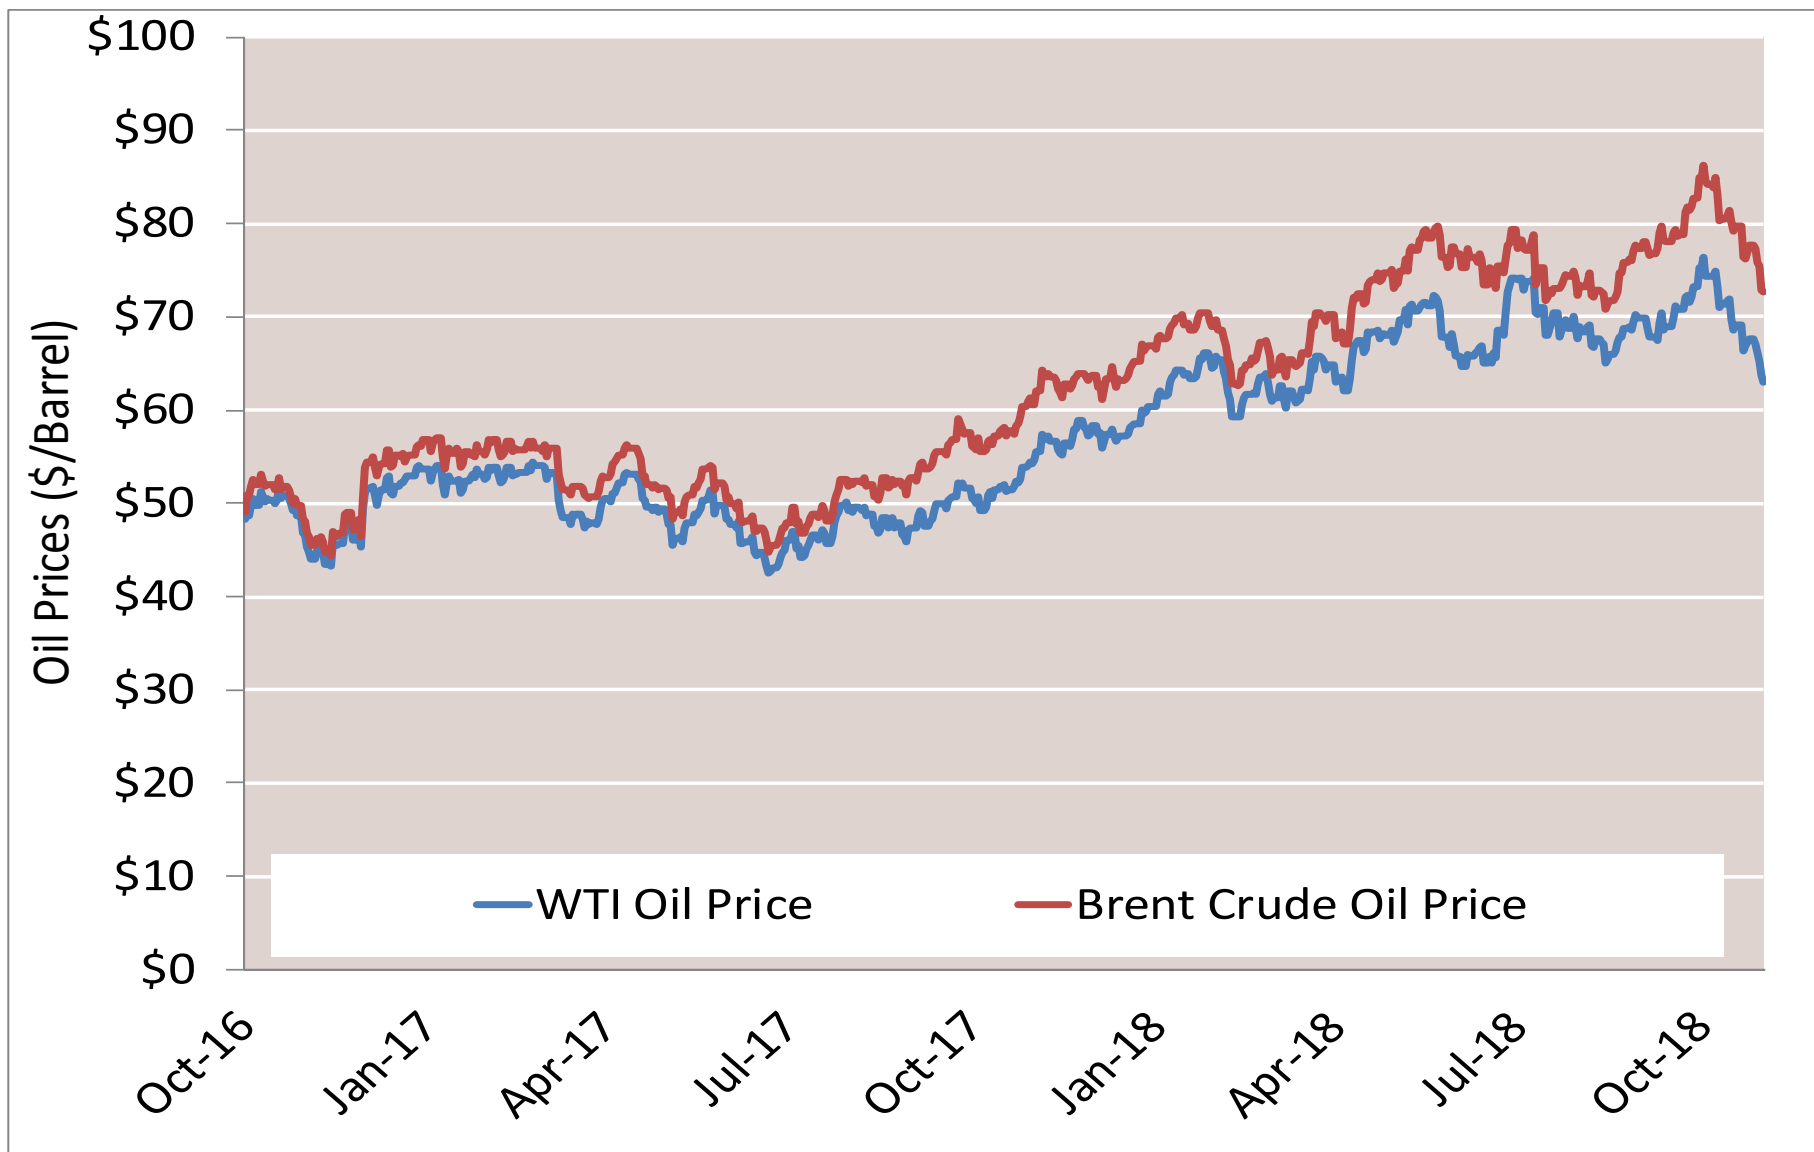

Cumulative HDDs by City

30 Day Intervals

Cumulative CDDs by City

30 Day Intervals

Day Ahead Natural Gas Prices 30 Day Average (\$/MMBtu)

Natural Gas, Coal and Oil Prices (Converted)

Nymex Futures Curves

Brent vs WTI