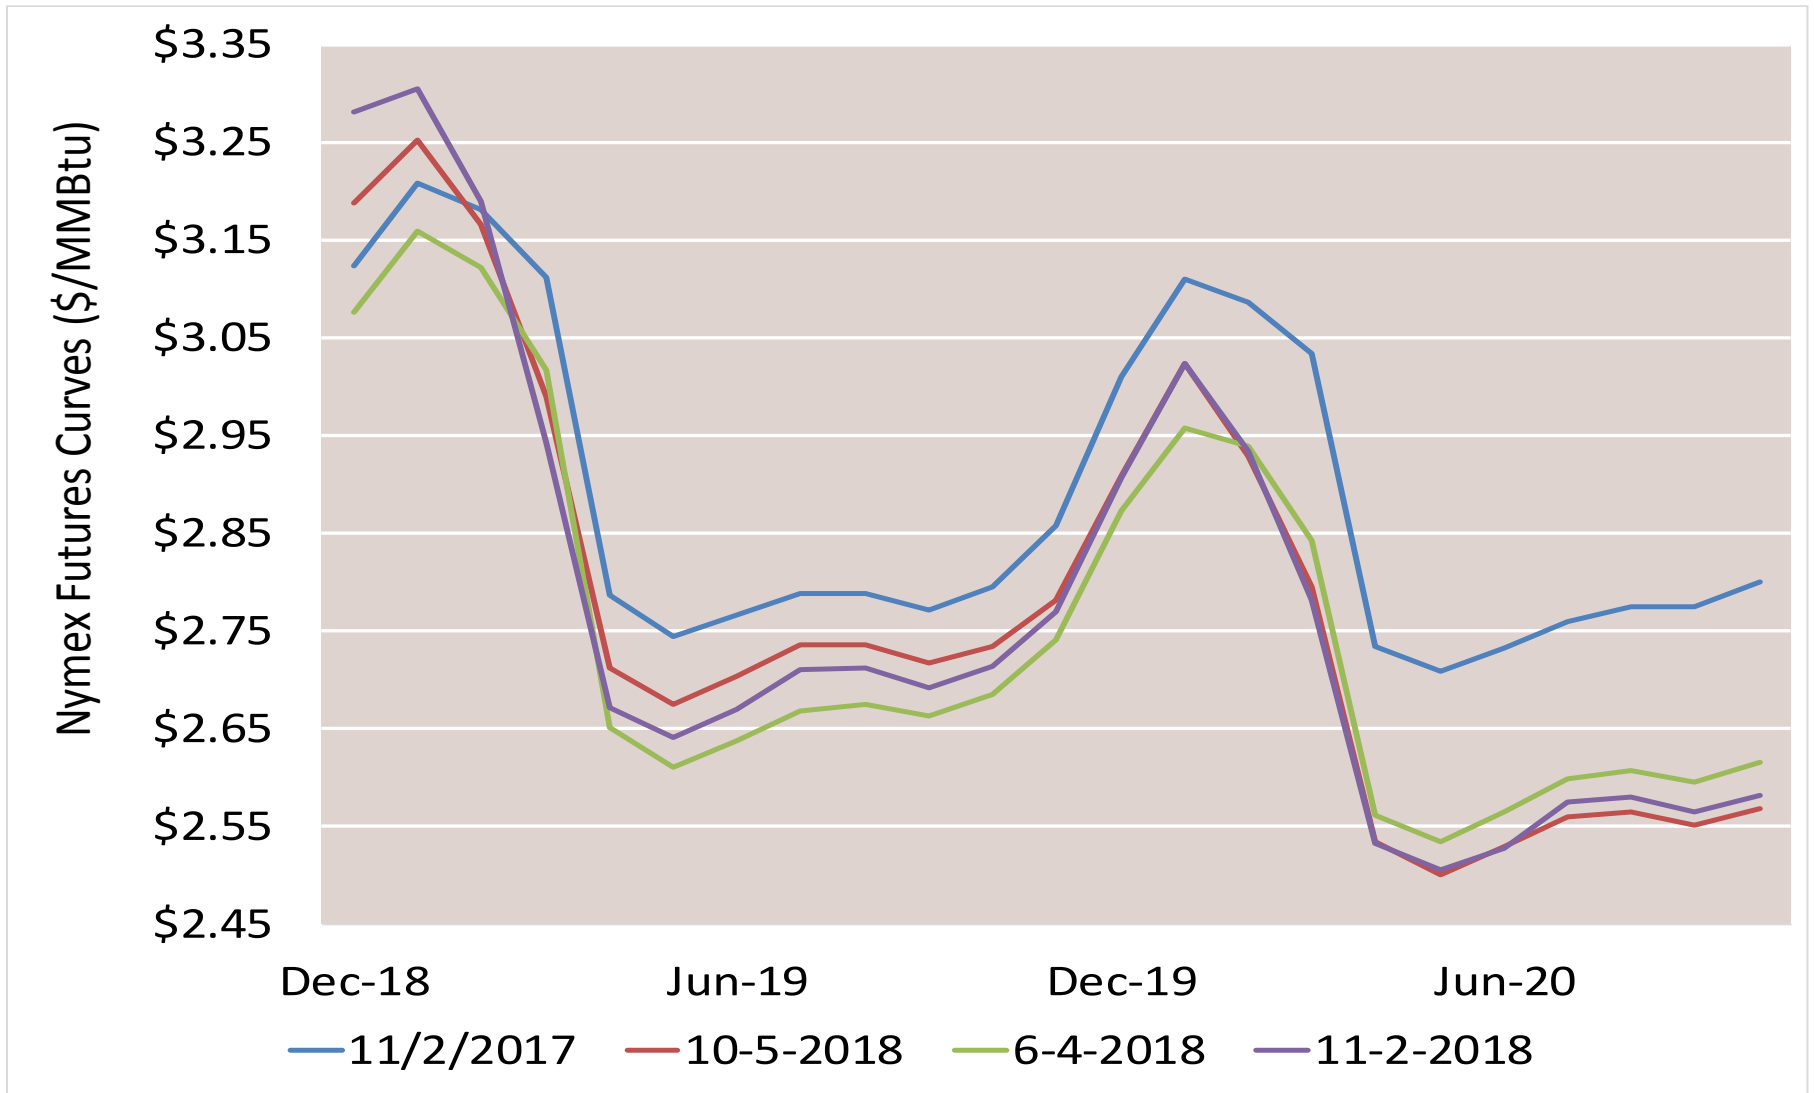

Cumulative HDDs by City

30 Day Intervals

Cumulative CDDs by City

30 Day Intervals

Day Ahead Natural Gas Prices 30 Day Average (\$/MMBtu)

Natural Gas, Coal and Oil Prices (Converted)

Nymex Futures Curves

Brent vs WTI