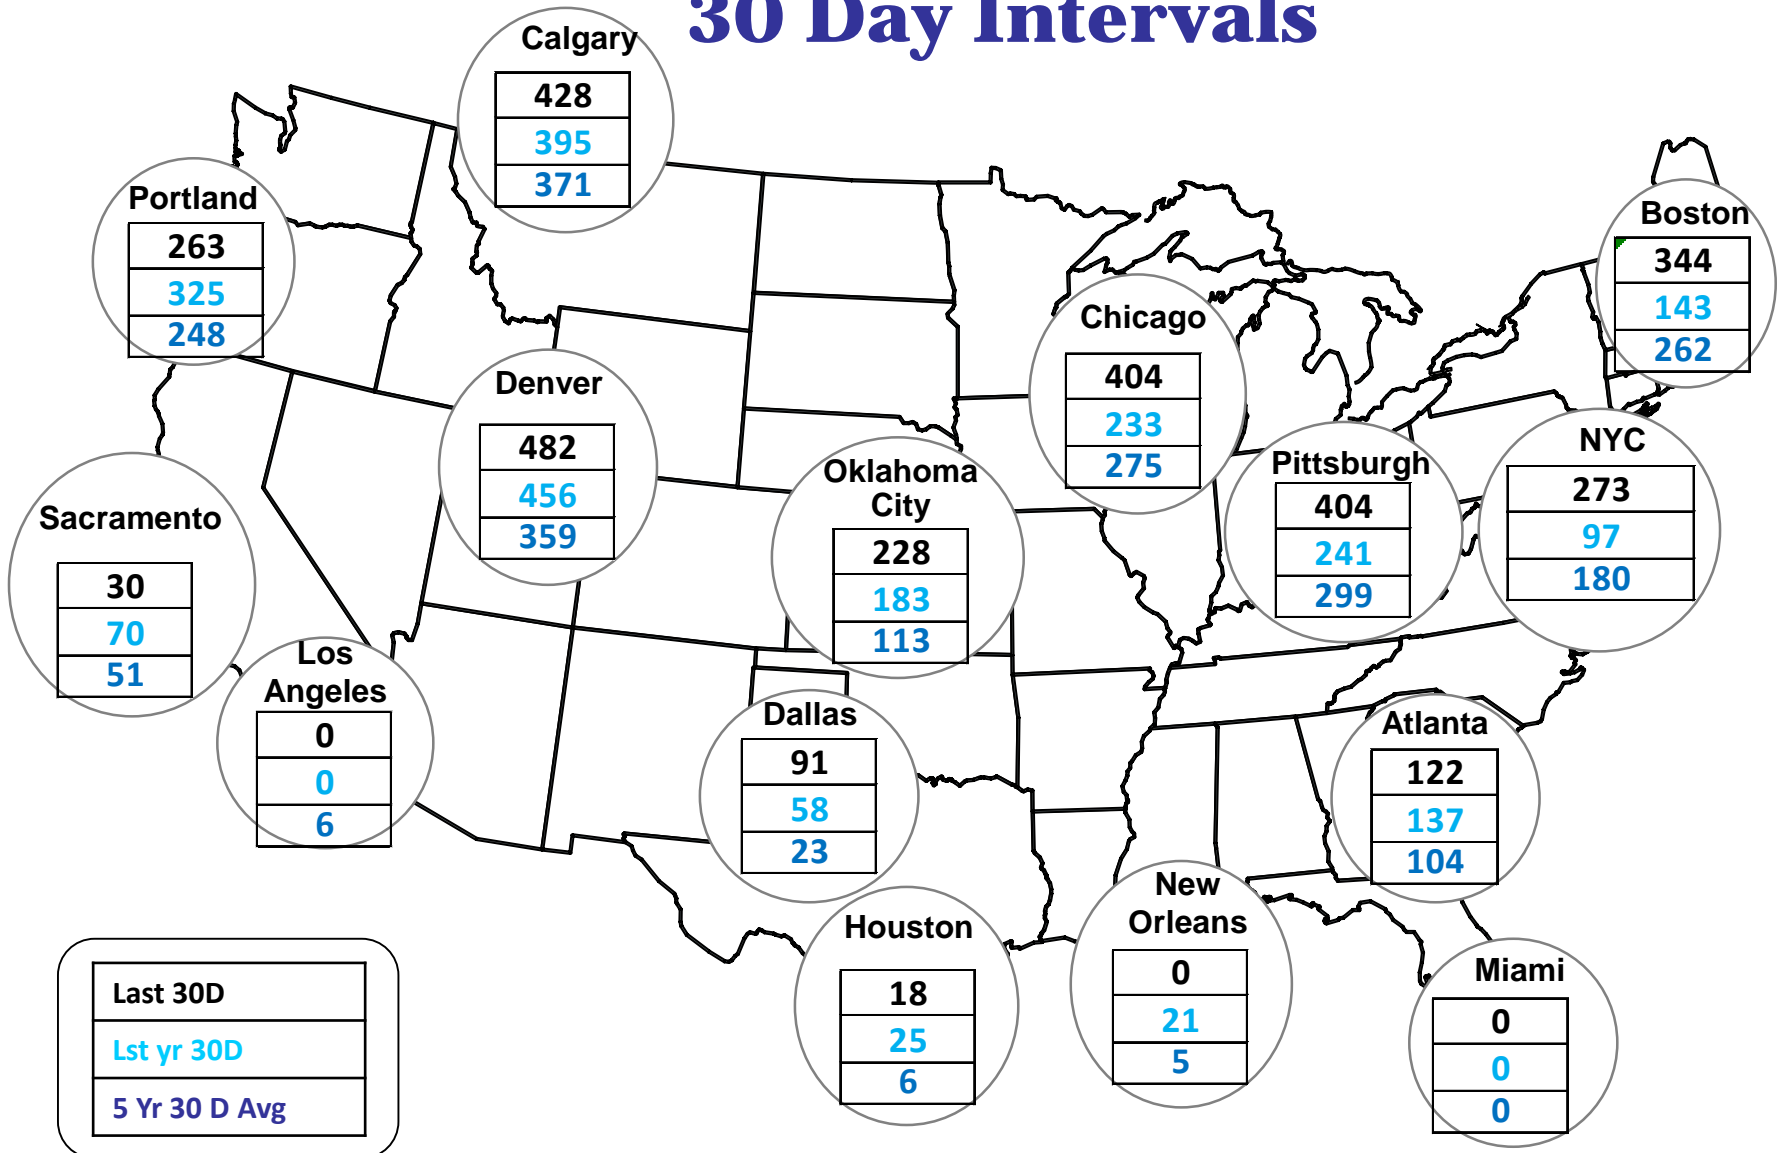

Cumulative HDDs by City

30 Day Intervals

Cumulative CDDs by City

30 Day Intervals

Day Ahead Natural Gas Prices 30 Day Average (\$/MMBtu)

Natural Gas, Coal and Oil Prices (Converted)

Nymex Futures Curves

Brent vs WTI