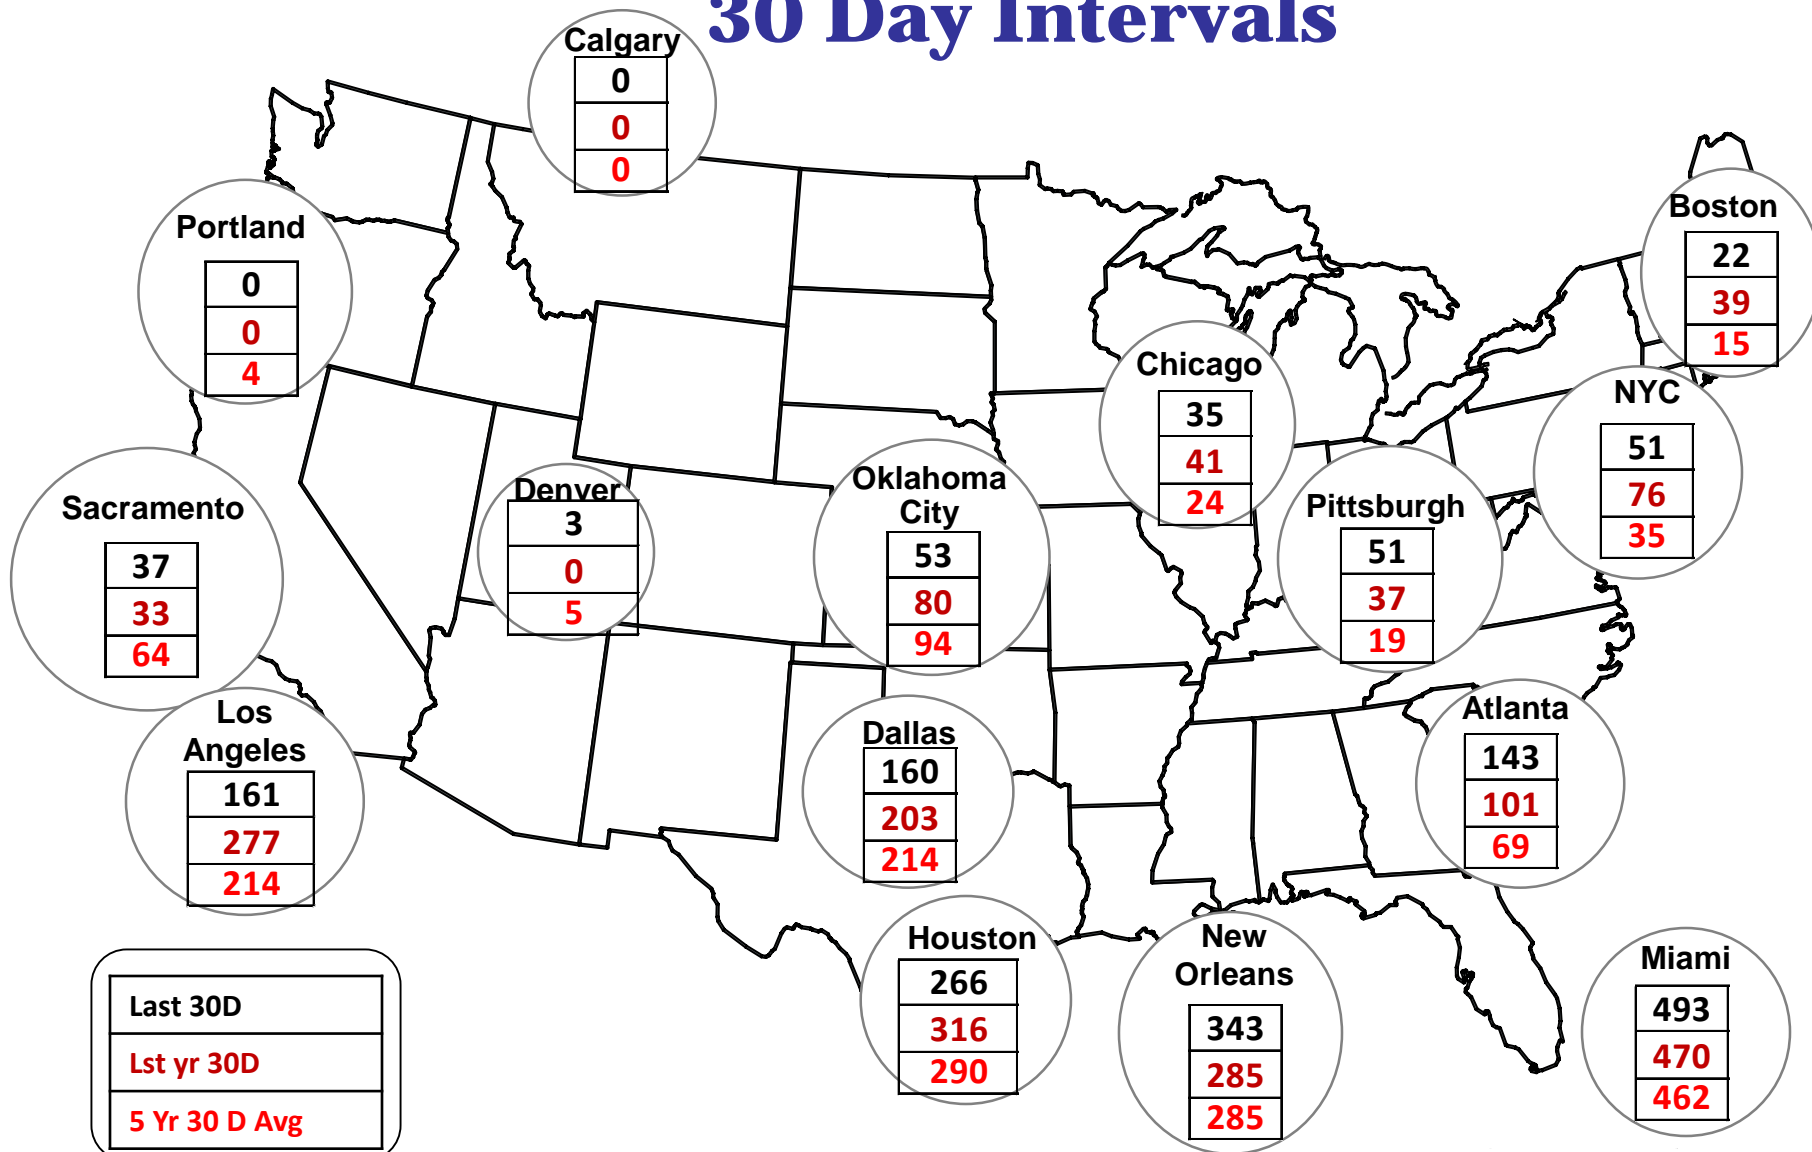

Cumulative HDDs by City

30 Day Intervals

Cumulative CDDs by City

30 Day Intervals

Day Ahead Natural Gas Prices 30 Day Average (\$/MMBtu)

Natural Gas, Coal and Oil Prices (Converted)

Nymex Futures Curves

Brent vs WTI