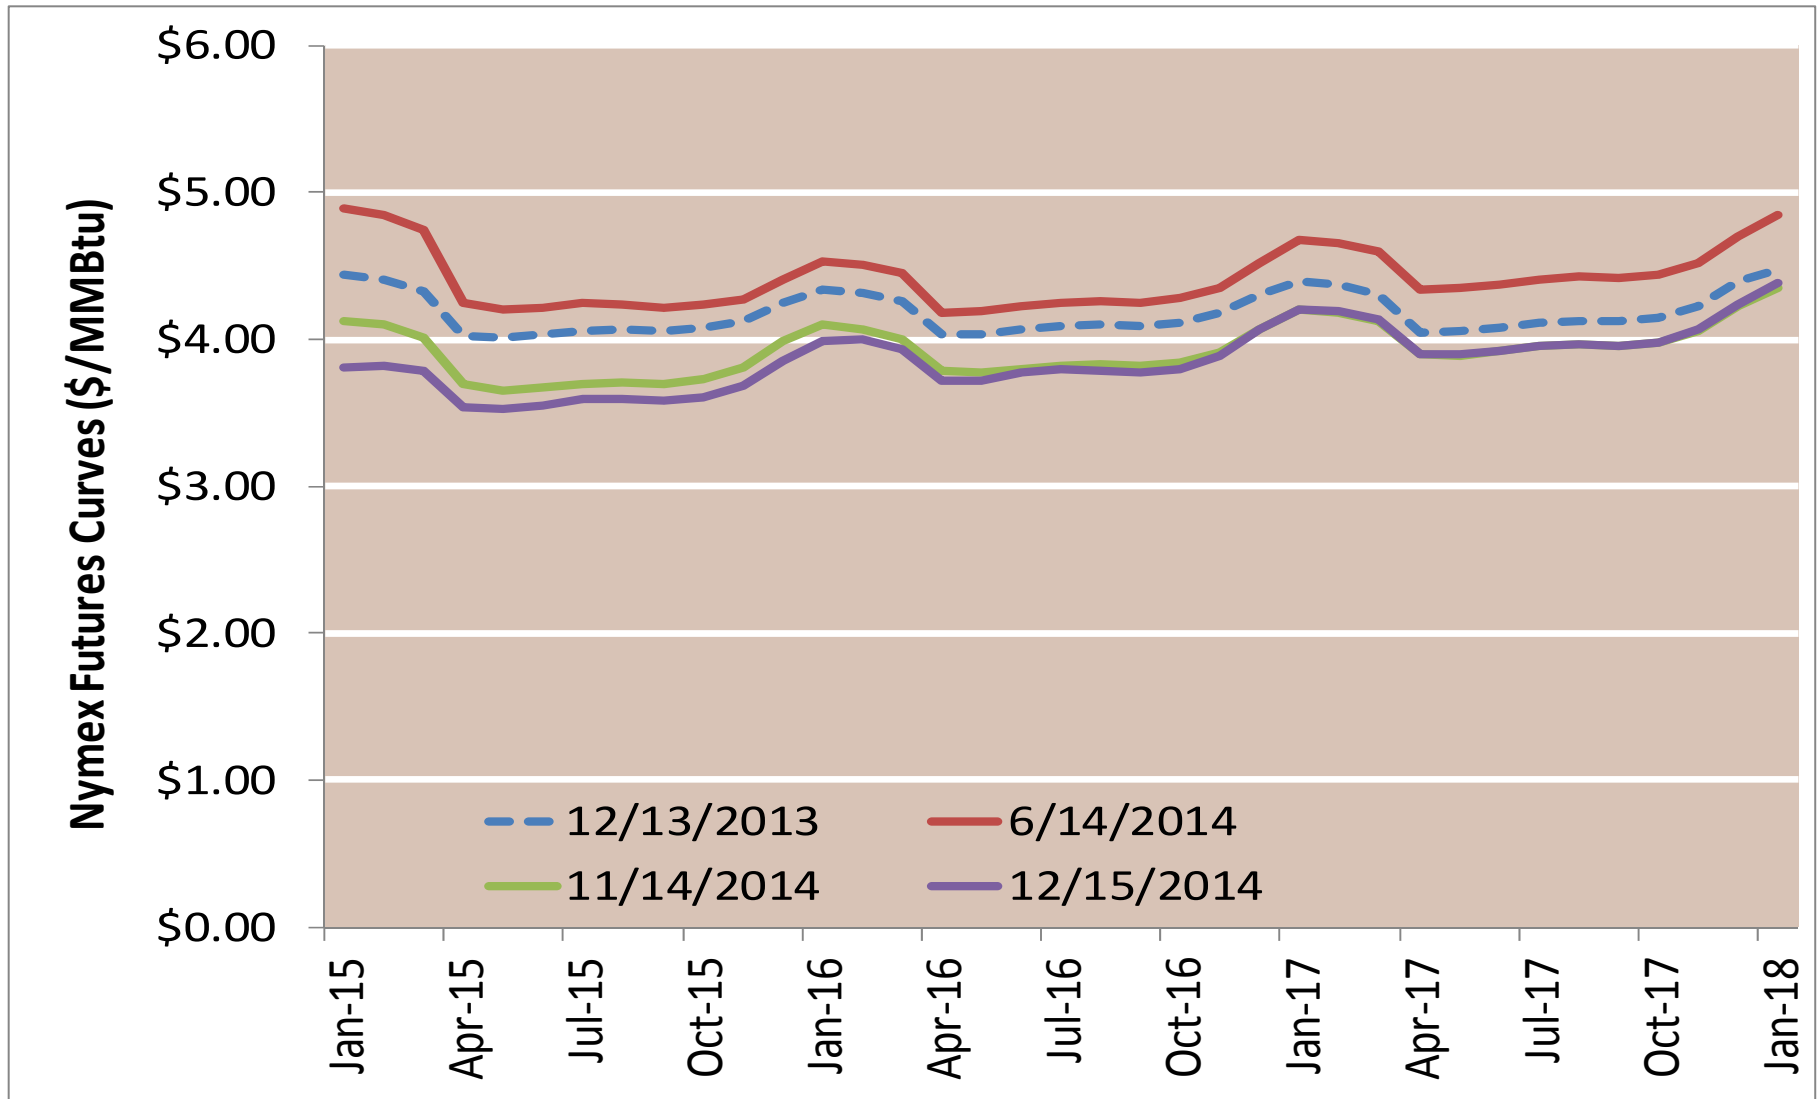

Cumulative HDDs by City 30 Day Intervals

● City Location

Last 30D
Lst yr 30D
5 Yr 30 D Avg

Source: Bloomberg Weather

Updated 12/15/2014

Cumulative CDDs by City 30 Day Intervals

Source: Bloomberg Weather

Updated 12/15/2014

Federal Energy Regulatory Commission • Market Oversight • www.ferc.gov/oversight

Spot Natural Gas Prices 30 Day Average (\$/MMBtu)

Source: ICE

Updated 12/15/2014

Federal Energy Regulatory Commission • Market Oversight • www.ferc.gov/oversight

Spot Natural Gas Trading Volumes 30 Day Average (MMBtus)

Source: ICE

Updated 12/15/2014

Gas vs Coal

Nymex Futures Curves

Brent vs WTI

Nymex Settlement

Natural Gas Liquids (NGLs) Prices