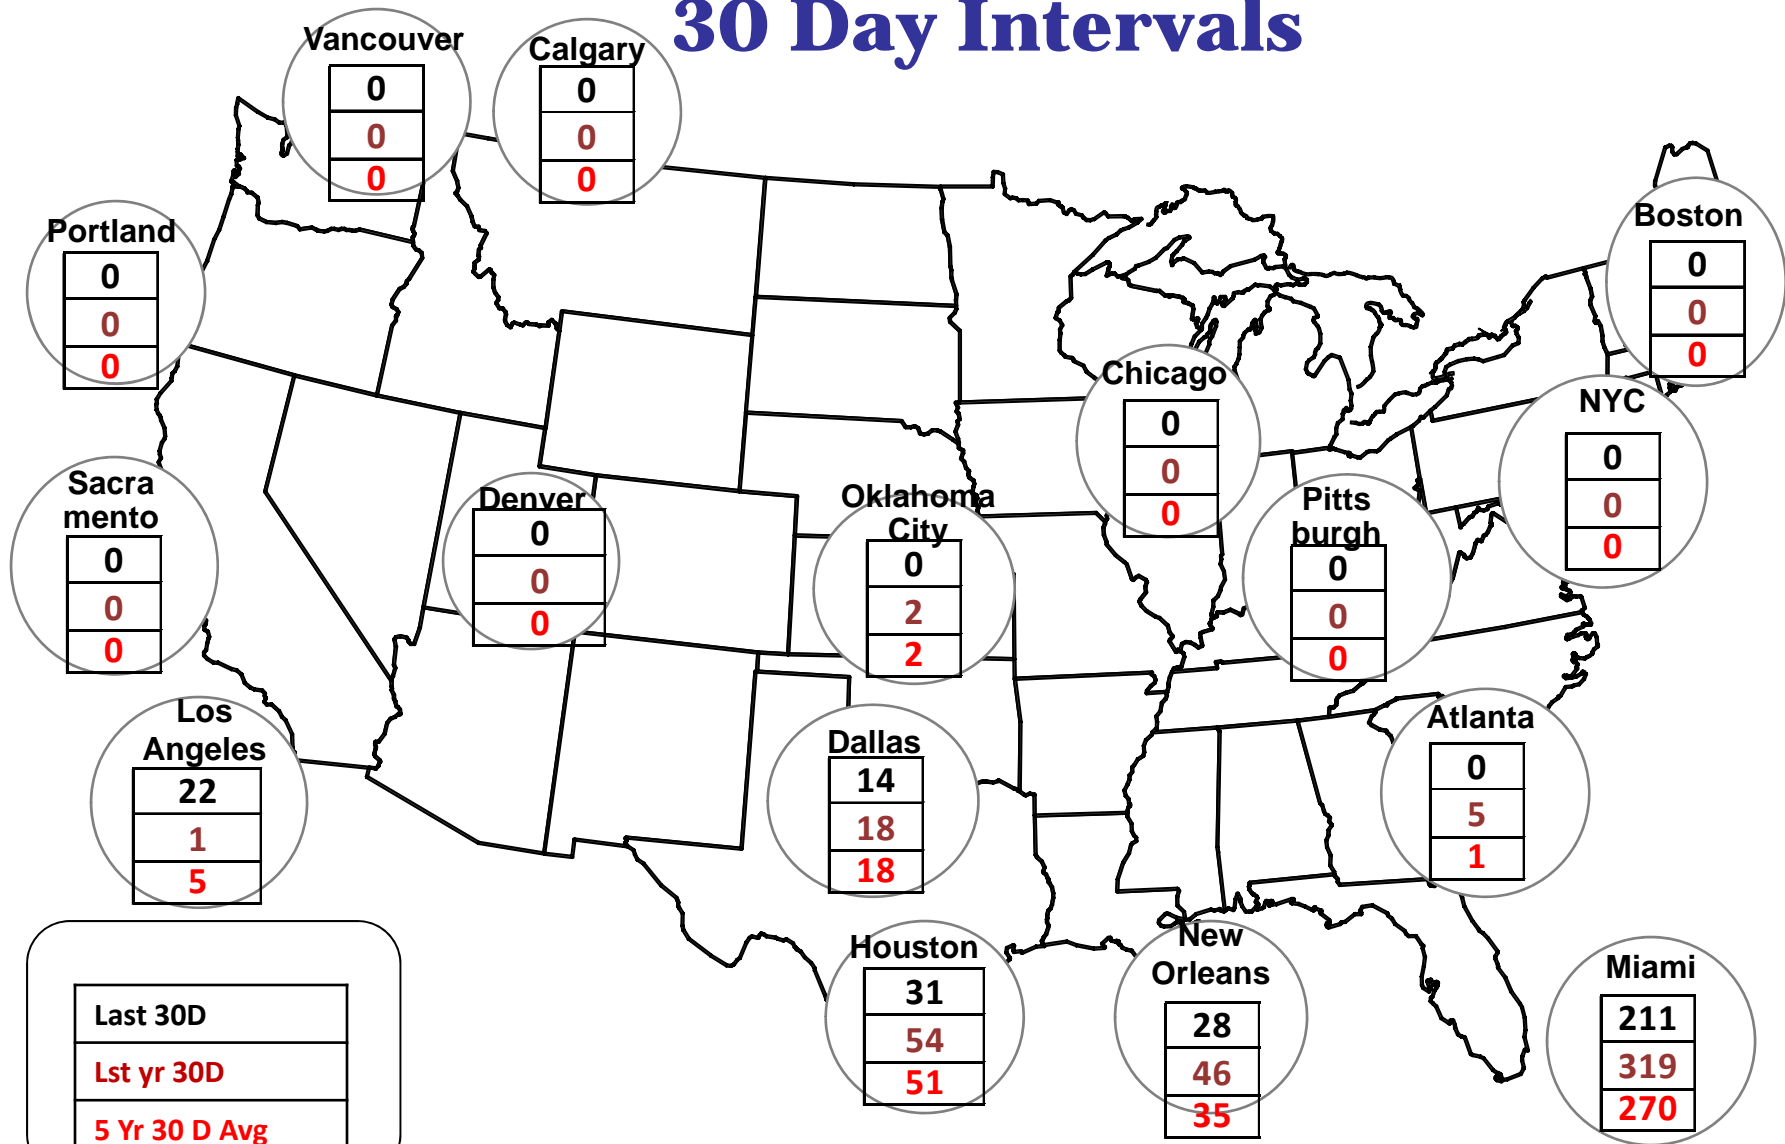

Cumulative HDDs by City 30 Day Intervals

● City Location

Last 30D
Lst yr 30D
5 Yr 30 D Avg

Source: Bloomberg Weather

Updated 12/15/2014

Cumulative CDDs by City 30 Day Intervals

Source: Bloomberg Weather

Updated 12/15/2014

Federal Energy Regulatory Commission • Market Oversight • www.ferc.gov/oversight

Spot Natural Gas Prices 30 Day Average (\$/MMBtu)

Source: ICE

Updated 12/15/2014

Federal Energy Regulatory Commission • Market Oversight • www.ferc.gov/oversight