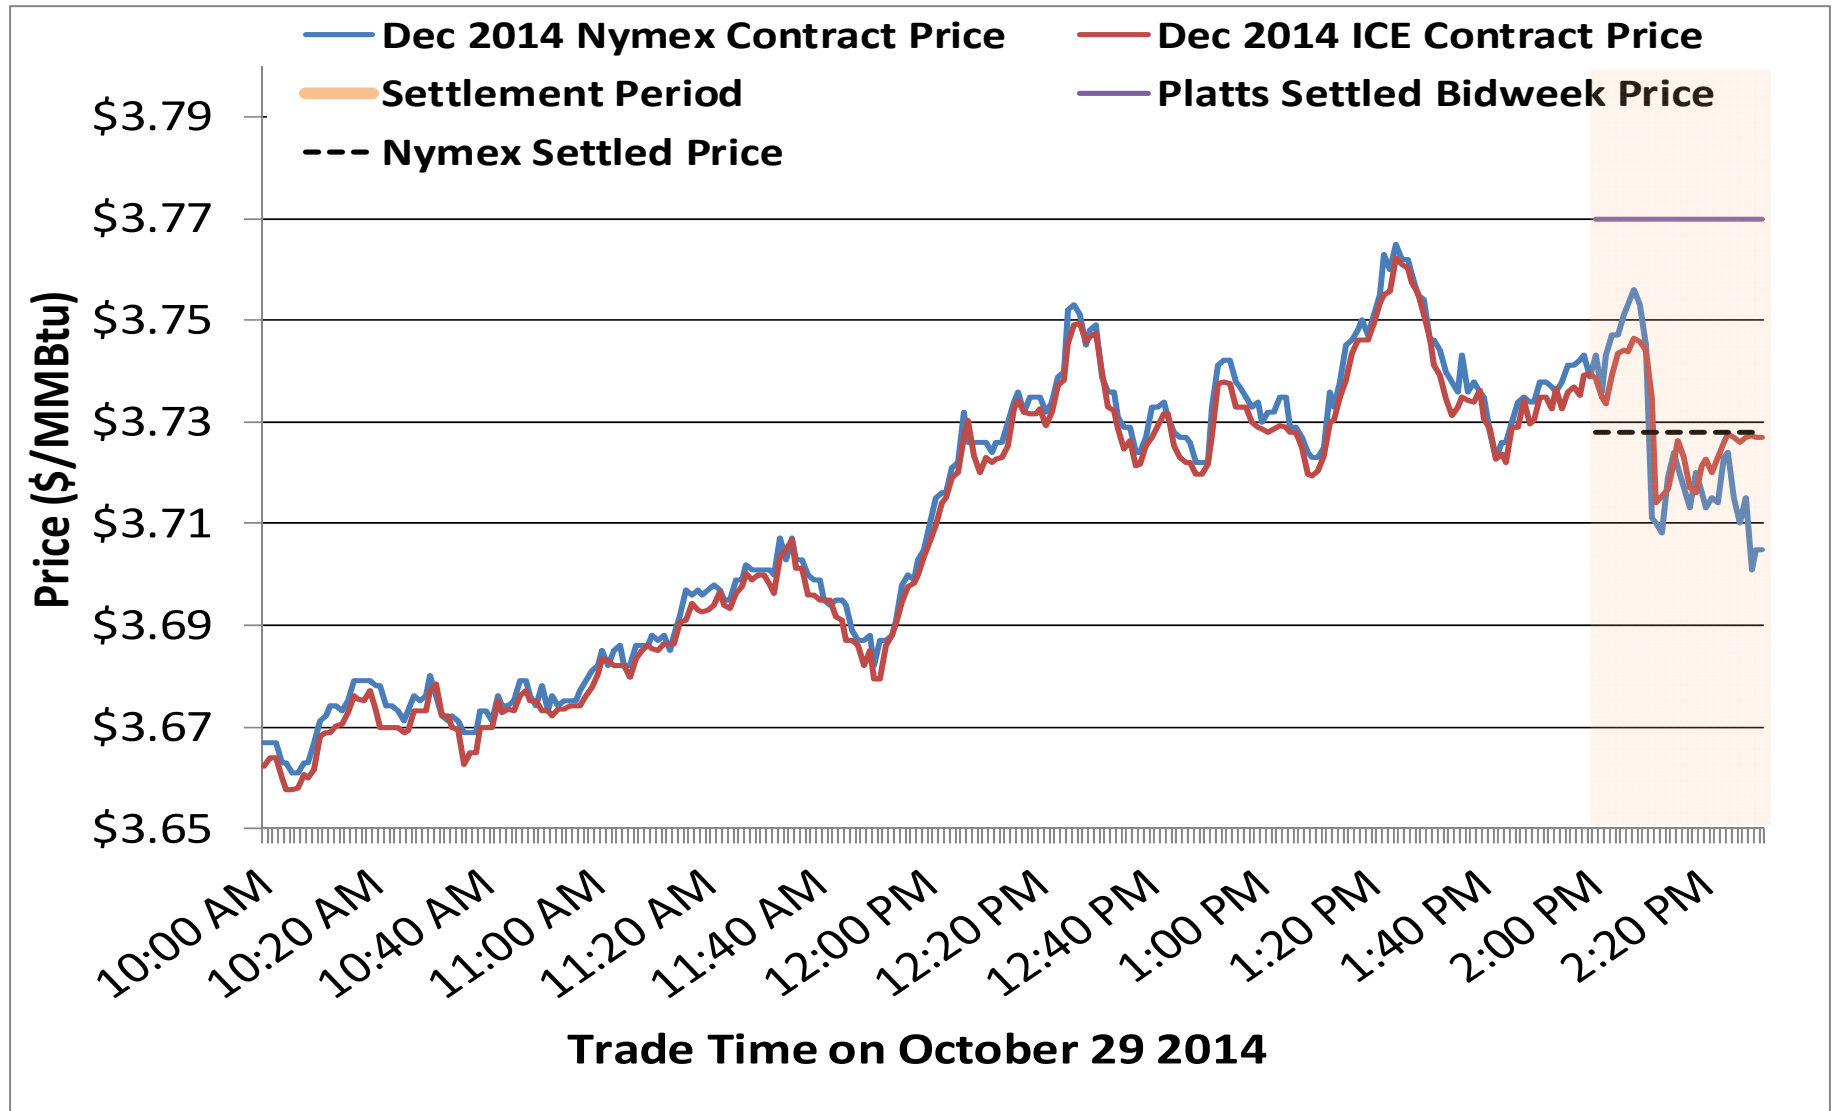

Federal Energy Regulatory Commission • Market Oversight • www.ferc.gov/oversight

Spot Natural Gas Prices 30 Day Average (\$/MMBtu)

Source: ICE

Updated 12/15/2014

Federal Energy Regulatory Commission • Market Oversight • www.ferc.gov/oversight

Spot Natural Gas Trading Volumes 30 Day Average (MMBtus)

Source: ICE

Updated 12/15/2014

Gas vs Coal

Nymex Futures Curves

Brent vs WTI

Nymex Settlement

Natural Gas Liquids (NGLs) Prices