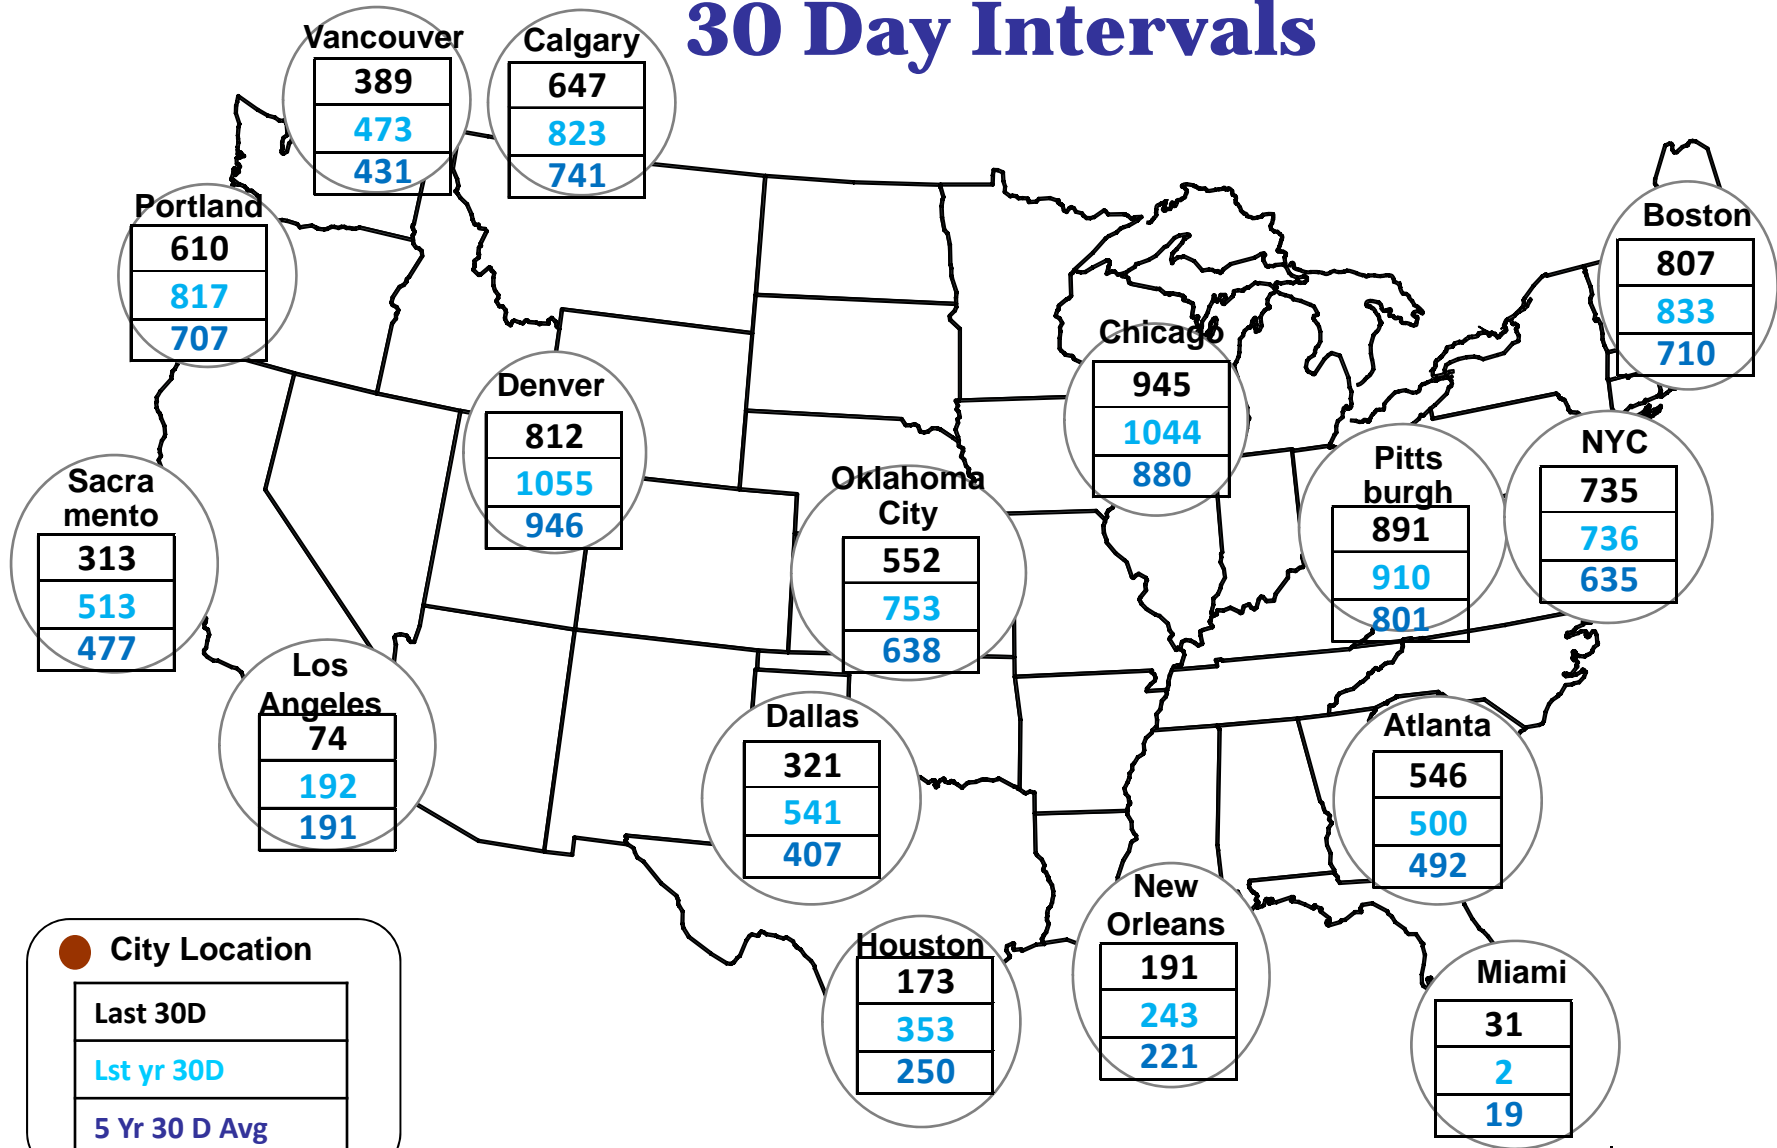

Cumulative HDDs by City 30 Day Intervals

● City Location

Last 30D
Lst yr 30D
5 Yr 30 D Avg

Source: Bloomberg Weather

Updated 12/15/2014

Cumulative CDDs by City 30 Day Intervals

Source: Bloomberg Weather

Updated 12/15/2014