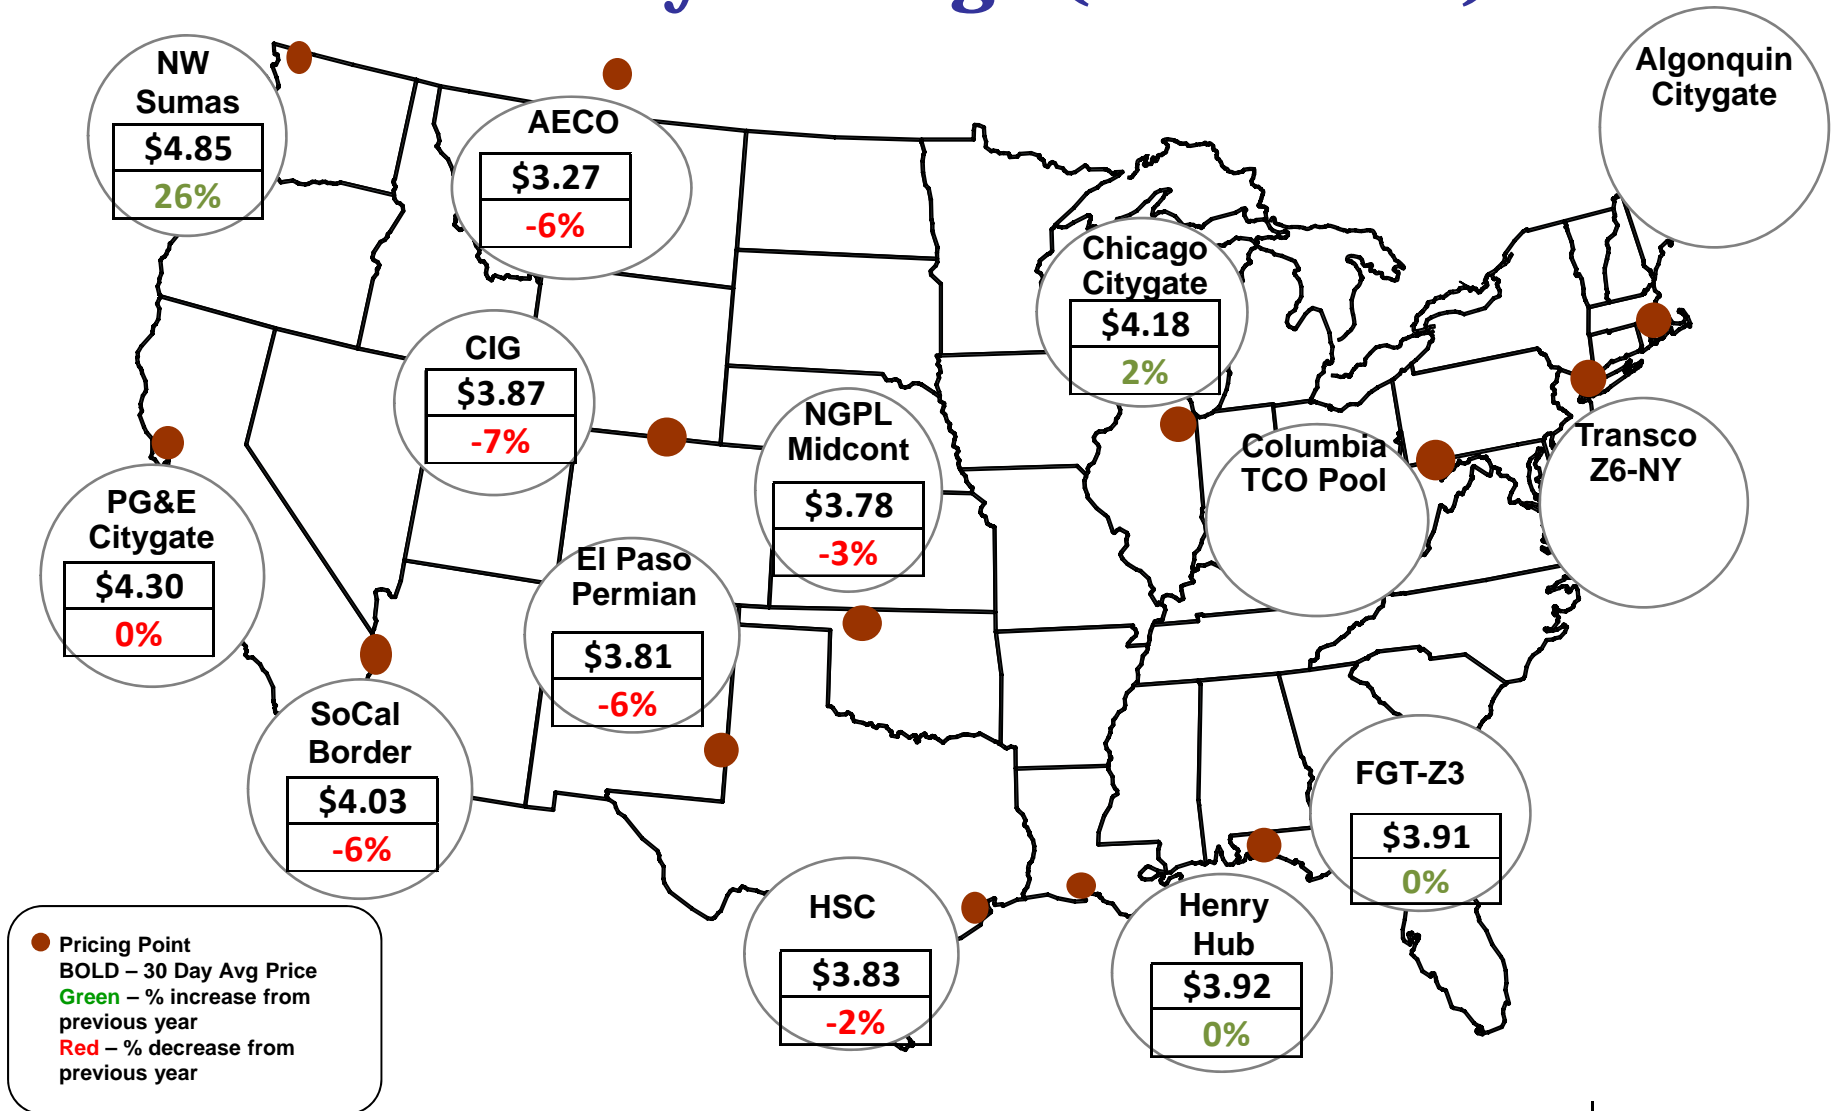

Cumulative HDDs by City 30 Day Intervals

● City Location

Last 30D
Lst yr 30D
5 Yr 30 D Avg

Source: Bloomberg Weather

Updated 12/15/2014

Cumulative CDDs by City 30 Day Intervals

Source: Bloomberg Weather

Updated 12/15/2014

Federal Energy Regulatory Commission • Market Oversight • www.ferc.gov/oversight

Spot Natural Gas Prices 30 Day Average (\$/MMBtu)

Source: ICE

Updated 12/15/2014

Federal Energy Regulatory Commission • Market Oversight • www.ferc.gov/oversight