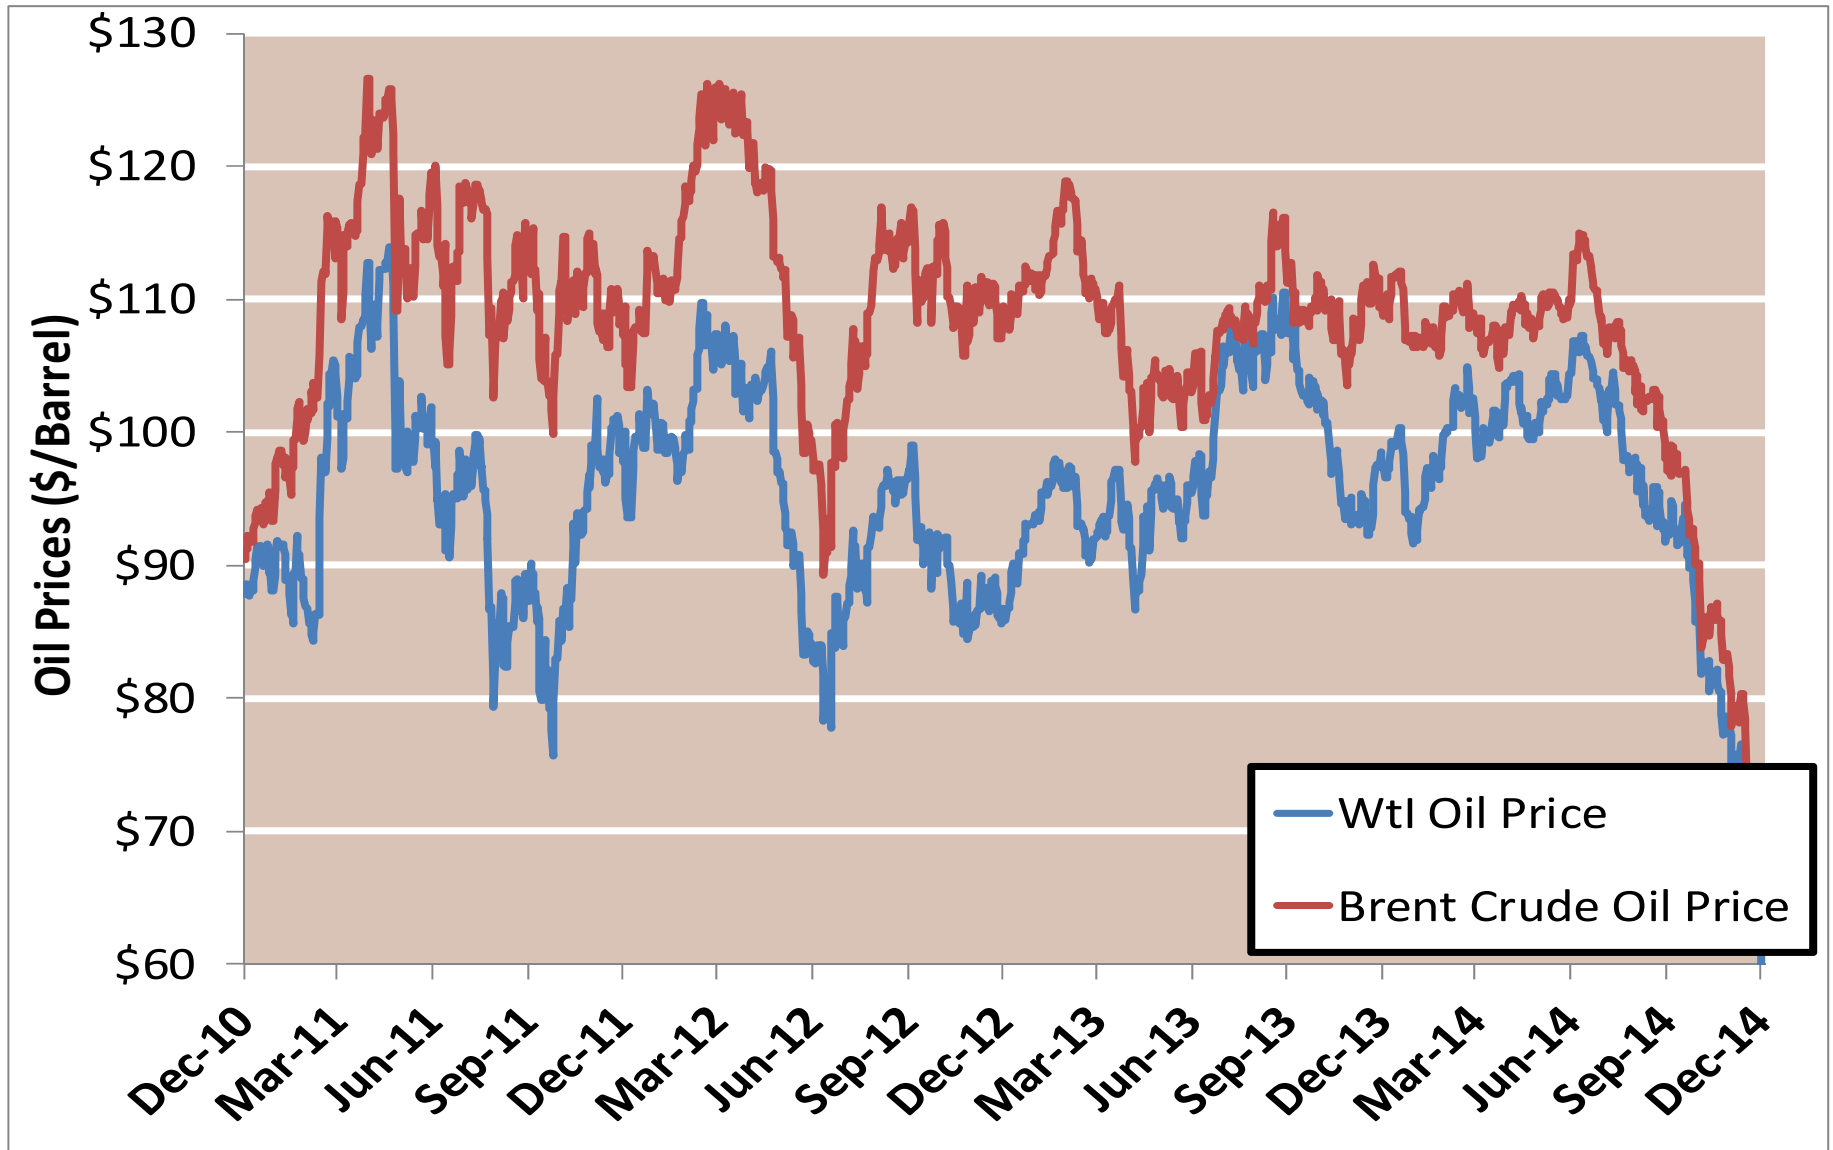

Cumulative HDDs by City 30 Day Intervals

● City Location

Last 30D
Lst yr 30D
5 Yr 30 D Avg

Source: Bloomberg Weather

Updated 12/15/2014

Cumulative CDDs by City 30 Day Intervals

Source: Bloomberg Weather

Updated 12/15/2014

Federal Energy Regulatory Commission • Market Oversight • www.ferc.gov/oversight

Spot Natural Gas Prices 30 Day Average (\$/MMBtu)

Source: ICE

Updated 12/15/2014

Federal Energy Regulatory Commission • Market Oversight • www.ferc.gov/oversight

Spot Natural Gas Trading Volumes 30 Day Average (MMBtus)

Source: ICE

Updated 12/15/2014

Gas vs Coal

Nymex Futures Curves

Brent vs WTI

Nymex Settlement

Natural Gas Liquids (NGLs) Prices