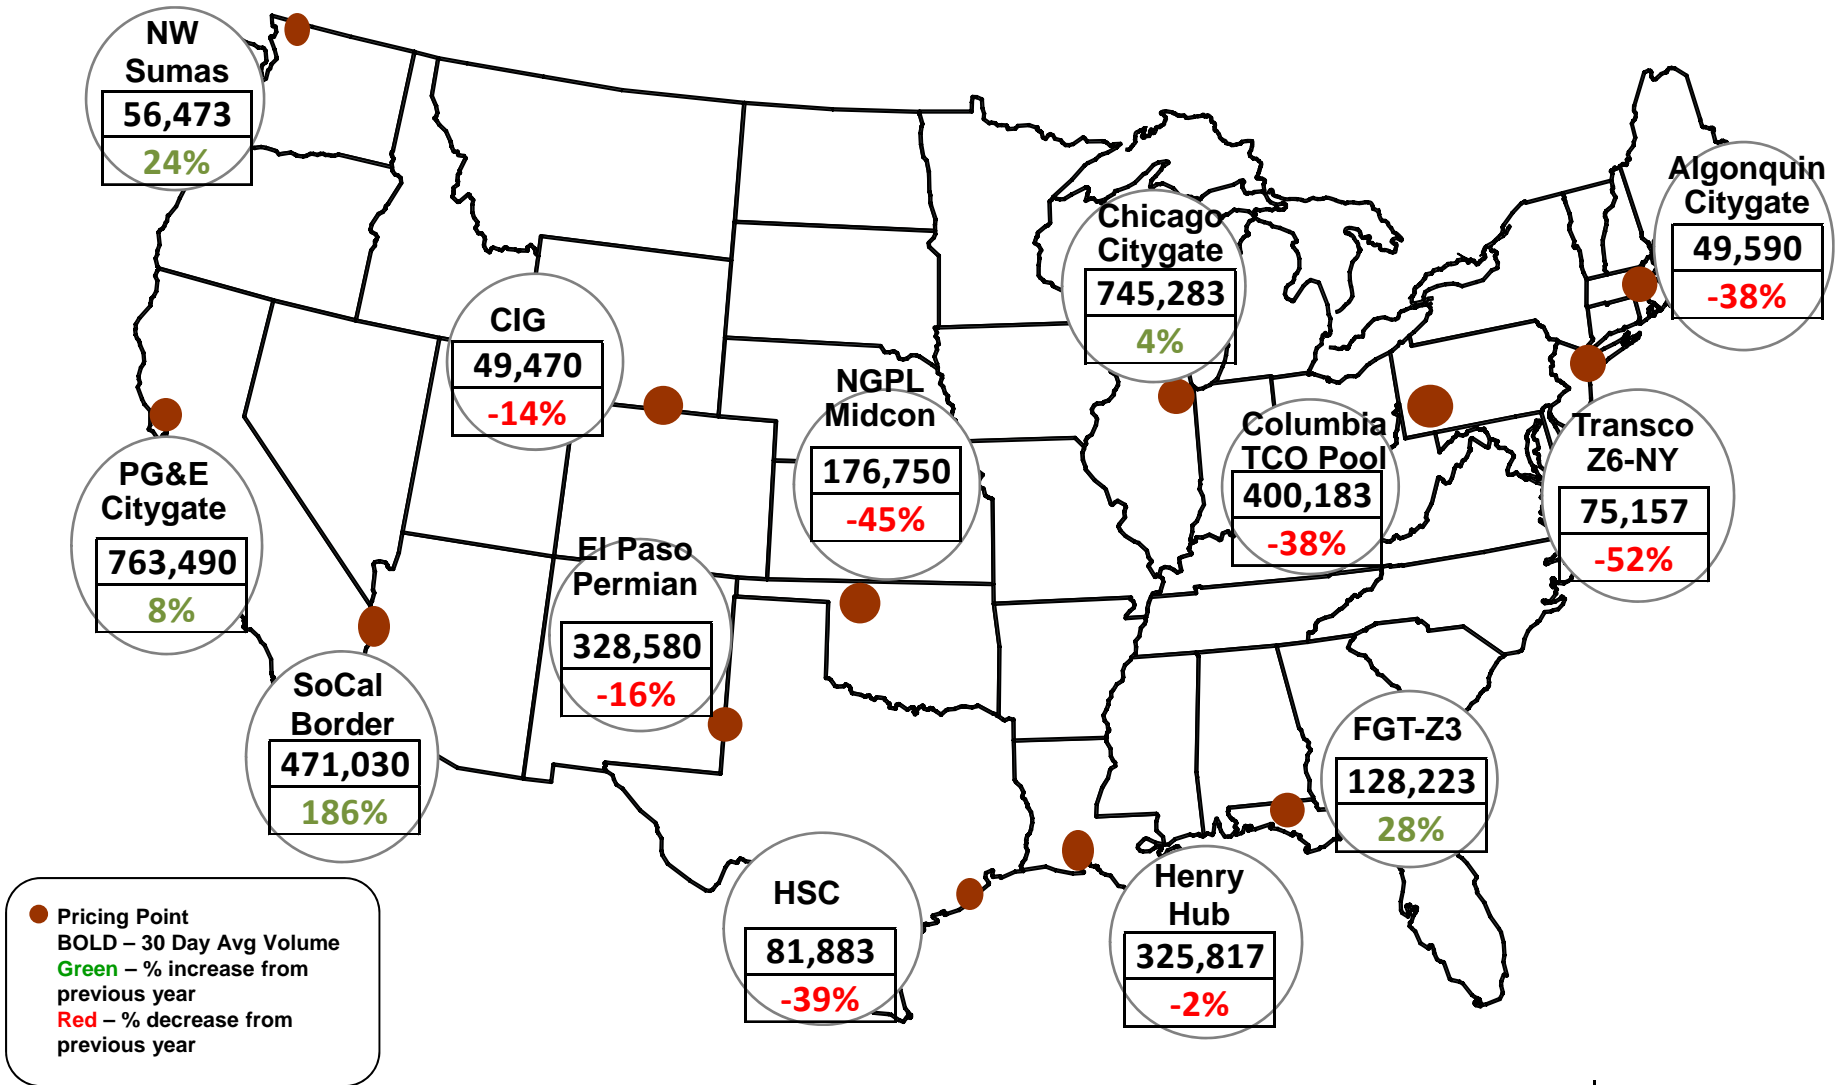

Federal Energy Regulatory Commission • Market Oversight • www.ferc.gov/oversight

Spot Natural Gas Trading Volumes 30 Day Average (MMBtus)

Source: ICE

Updated 12/15/2014