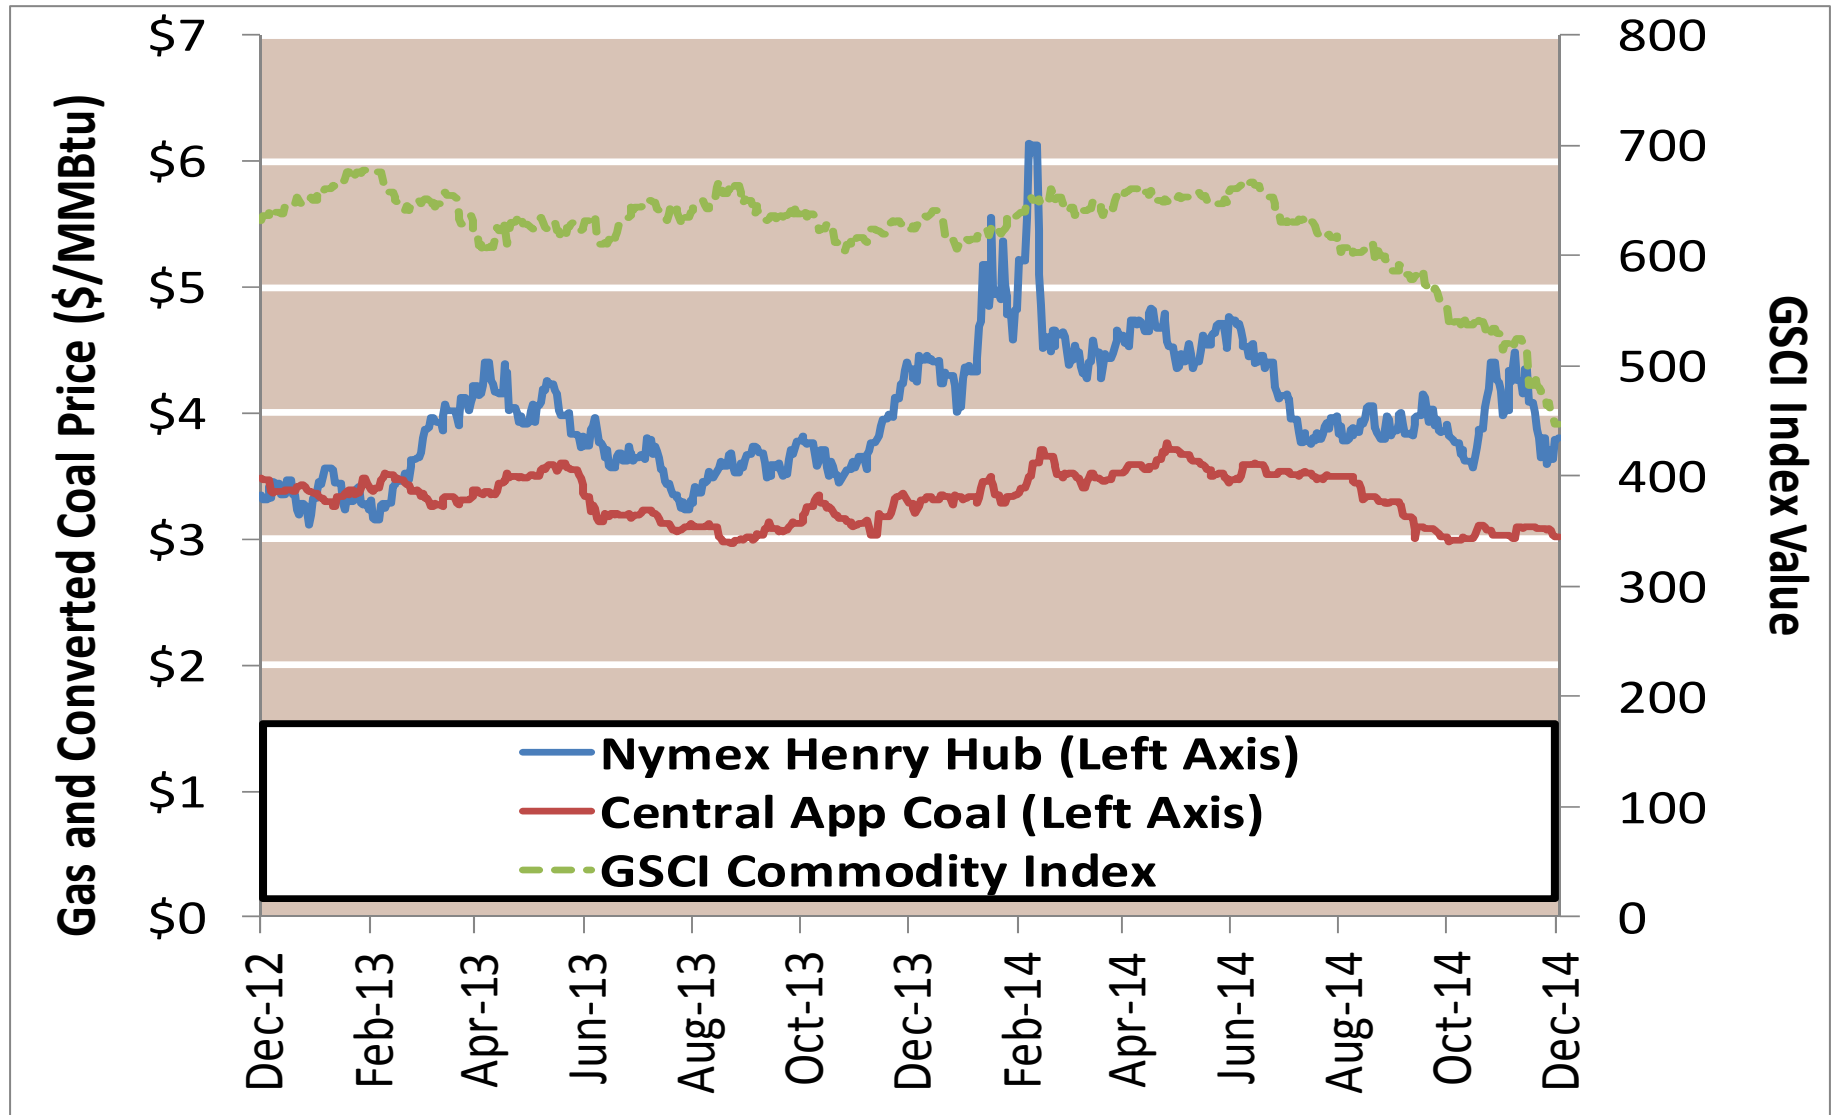

Cumulative HDDs by City 30 Day Intervals

● City Location

Last 30D
Lst yr 30D
5 Yr 30 D Avg

Source: Bloomberg Weather

Updated 12/15/2014

Cumulative CDDs by City 30 Day Intervals

Source: Bloomberg Weather

Updated 12/15/2014

Federal Energy Regulatory Commission • Market Oversight • www.ferc.gov/oversight

Spot Natural Gas Prices 30 Day Average (\$/MMBtu)

Source: ICE

Updated 12/15/2014

Federal Energy Regulatory Commission • Market Oversight • www.ferc.gov/oversight

Spot Natural Gas Trading Volumes 30 Day Average (MMBtus)

Source: ICE

Updated 12/15/2014

Gas vs Coal

Nymex Futures Curves

Brent vs WTI

Nymex Settlement

Natural Gas Liquids (NGLs) Prices