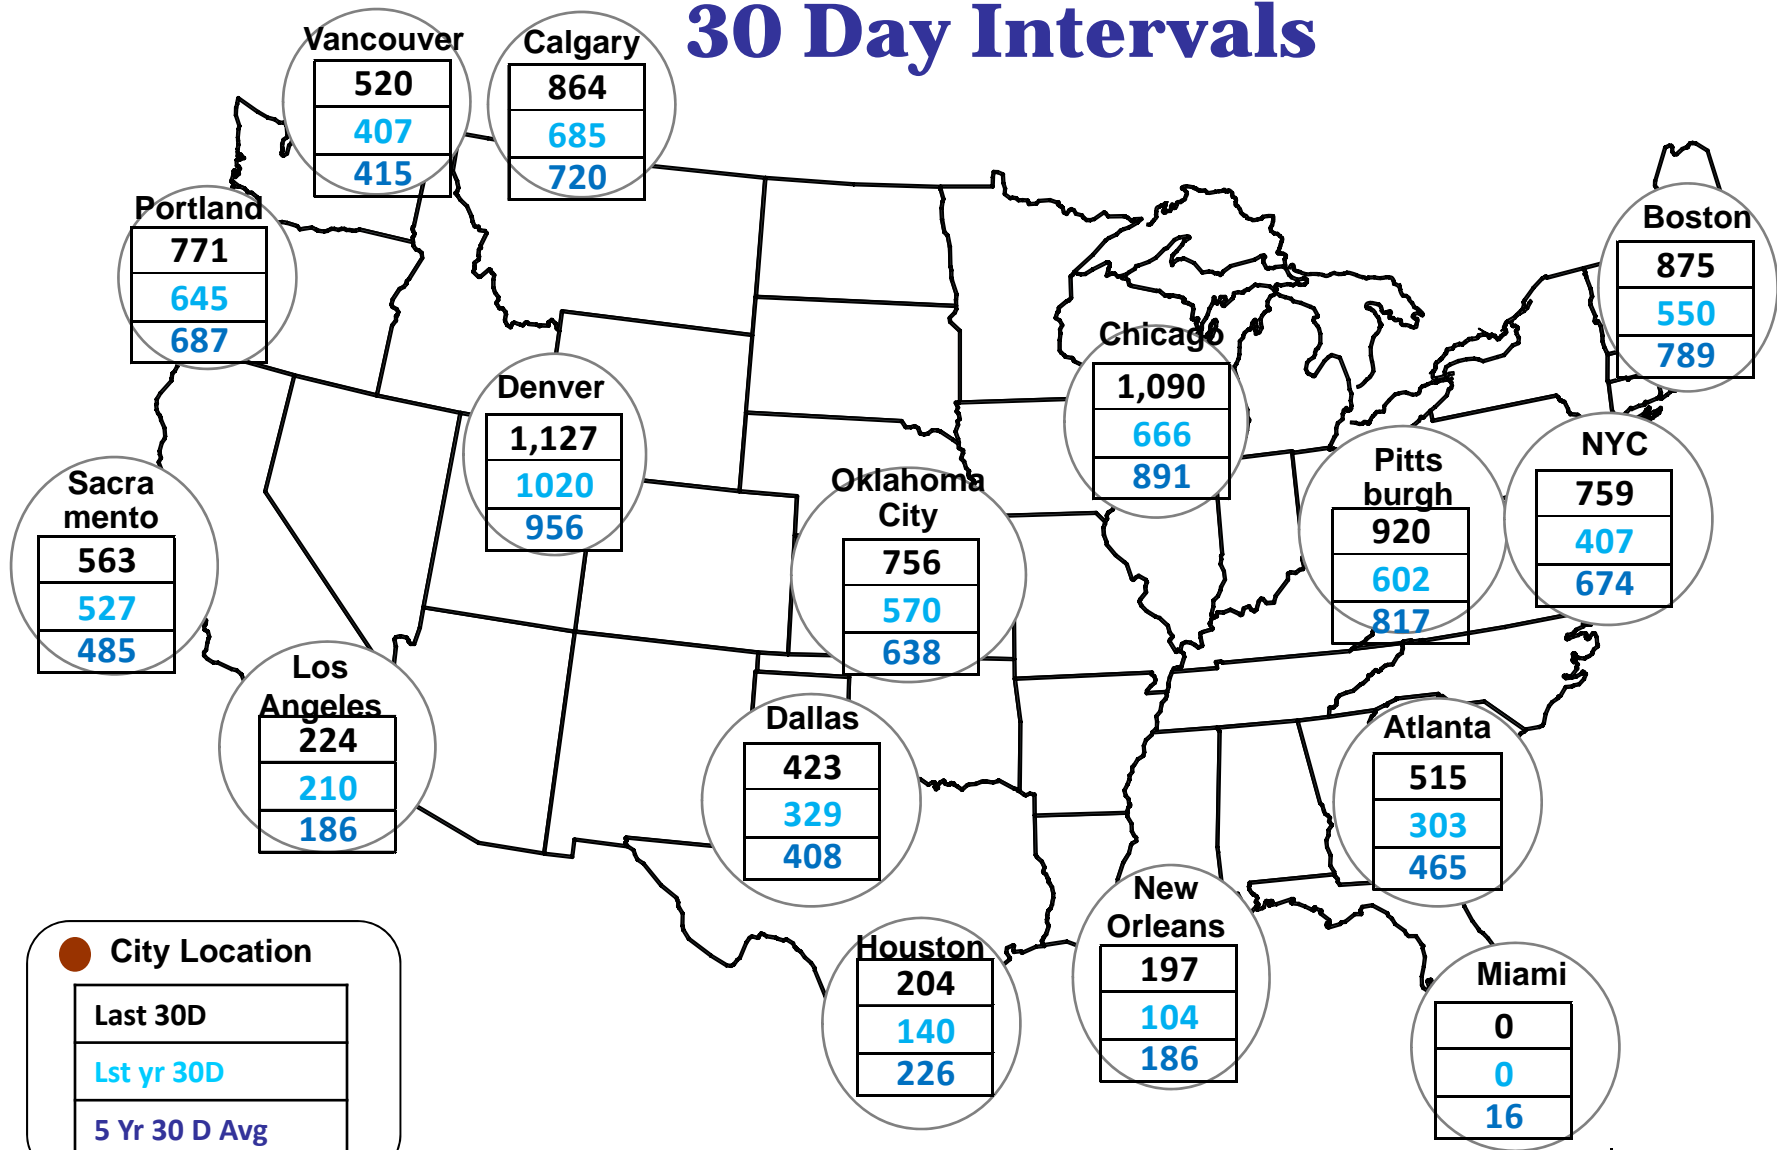

Cumulative HDDs by City 30 Day Intervals

● City Location

Last 30D
Lst yr 30D
5 Yr 30 D Avg

Source: Bloomberg Weather

Updated 1/23/2017

Cumulative CDDs by City 30 Day Intervals

Source: Bloomberg Weather

Updated 1/23/2017