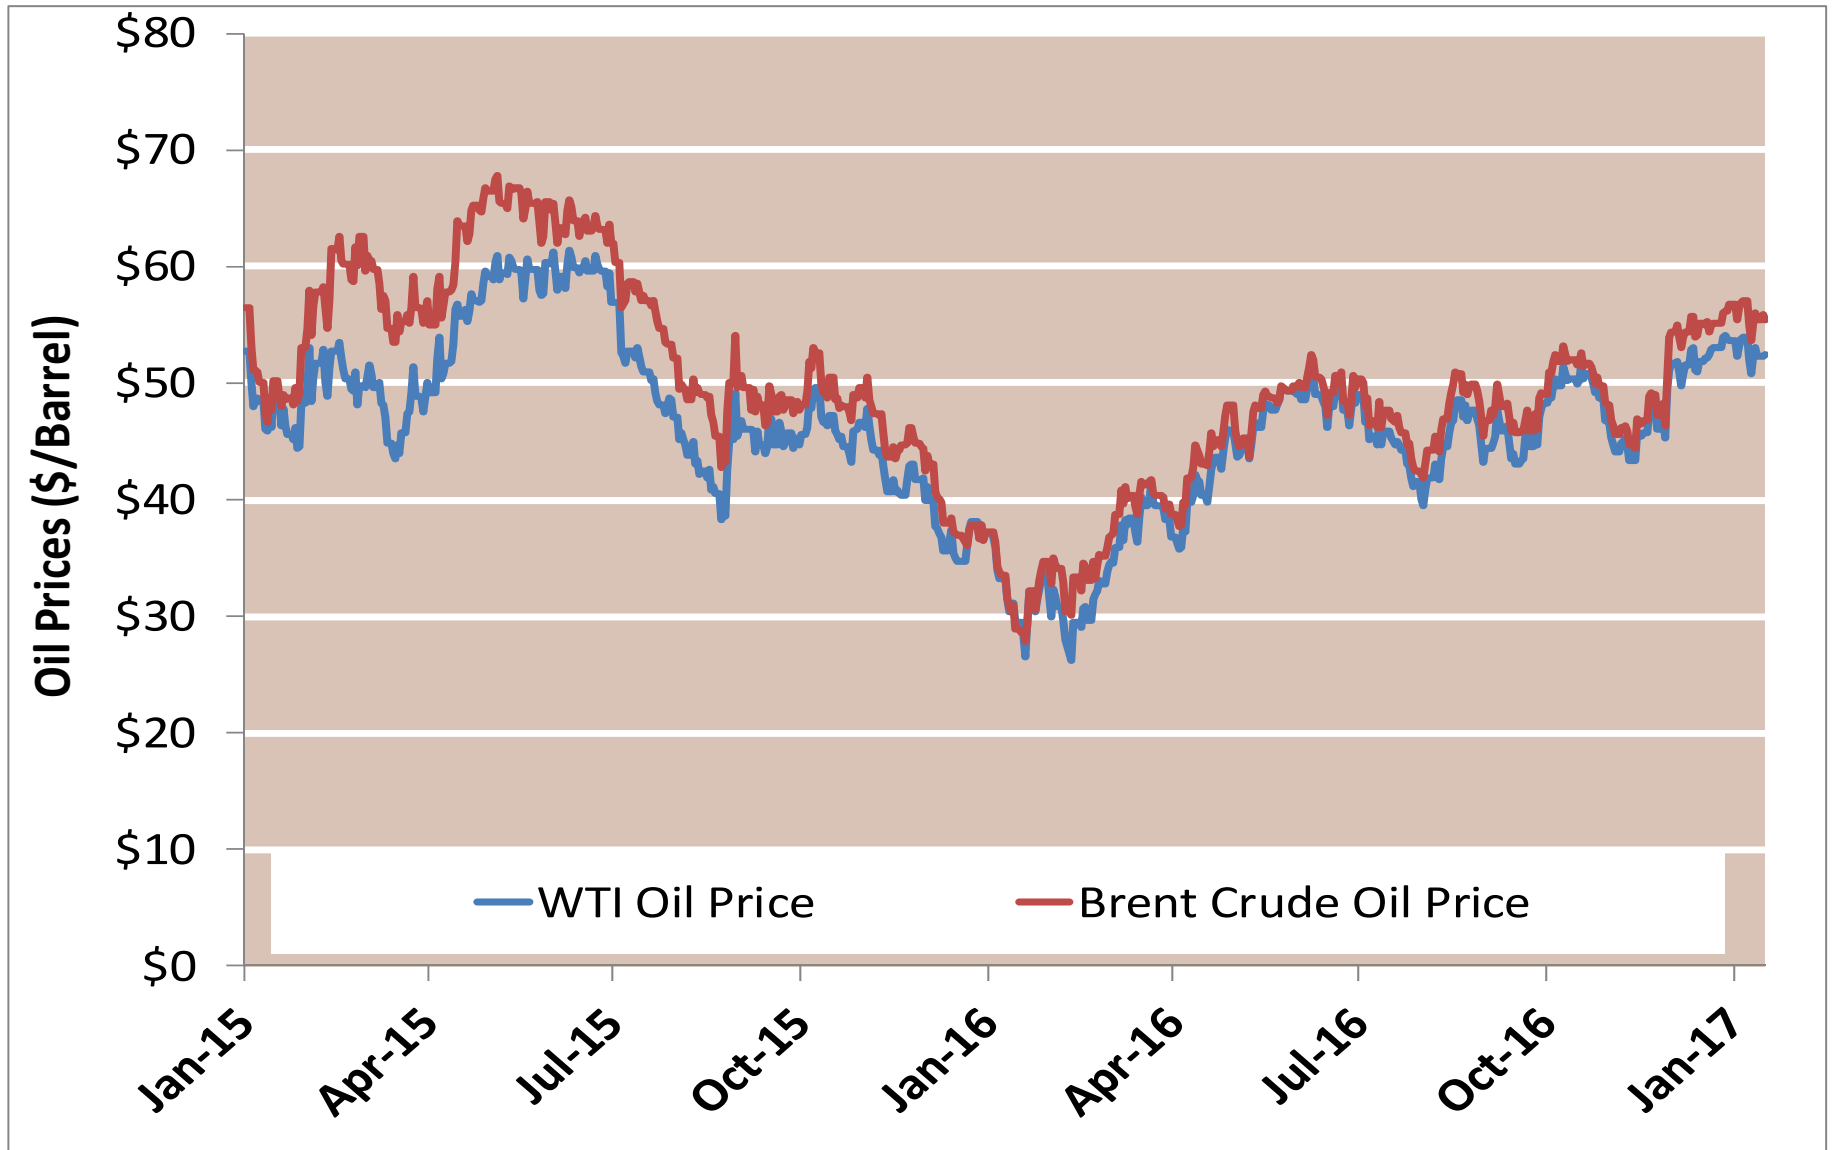

Federal Energy Regulatory Commission • Market Oversight • www.ferc.gov/oversight

Spot Natural Gas Prices 30 Day Average (\$/MMBtu)

Source: ICE

Updated 1/23/2017

Federal Energy Regulatory Commission • Market Oversight • www.ferc.gov/oversight

Spot Natural Gas Trading Volumes 30 Day Average (MMBtus)

Source: ICE

Updated 1/23/2017

Gas vs Coal

Nymex Futures Curves

Brent vs WTI

Nymex Settlement

Natural Gas Liquids (NGLs) Prices