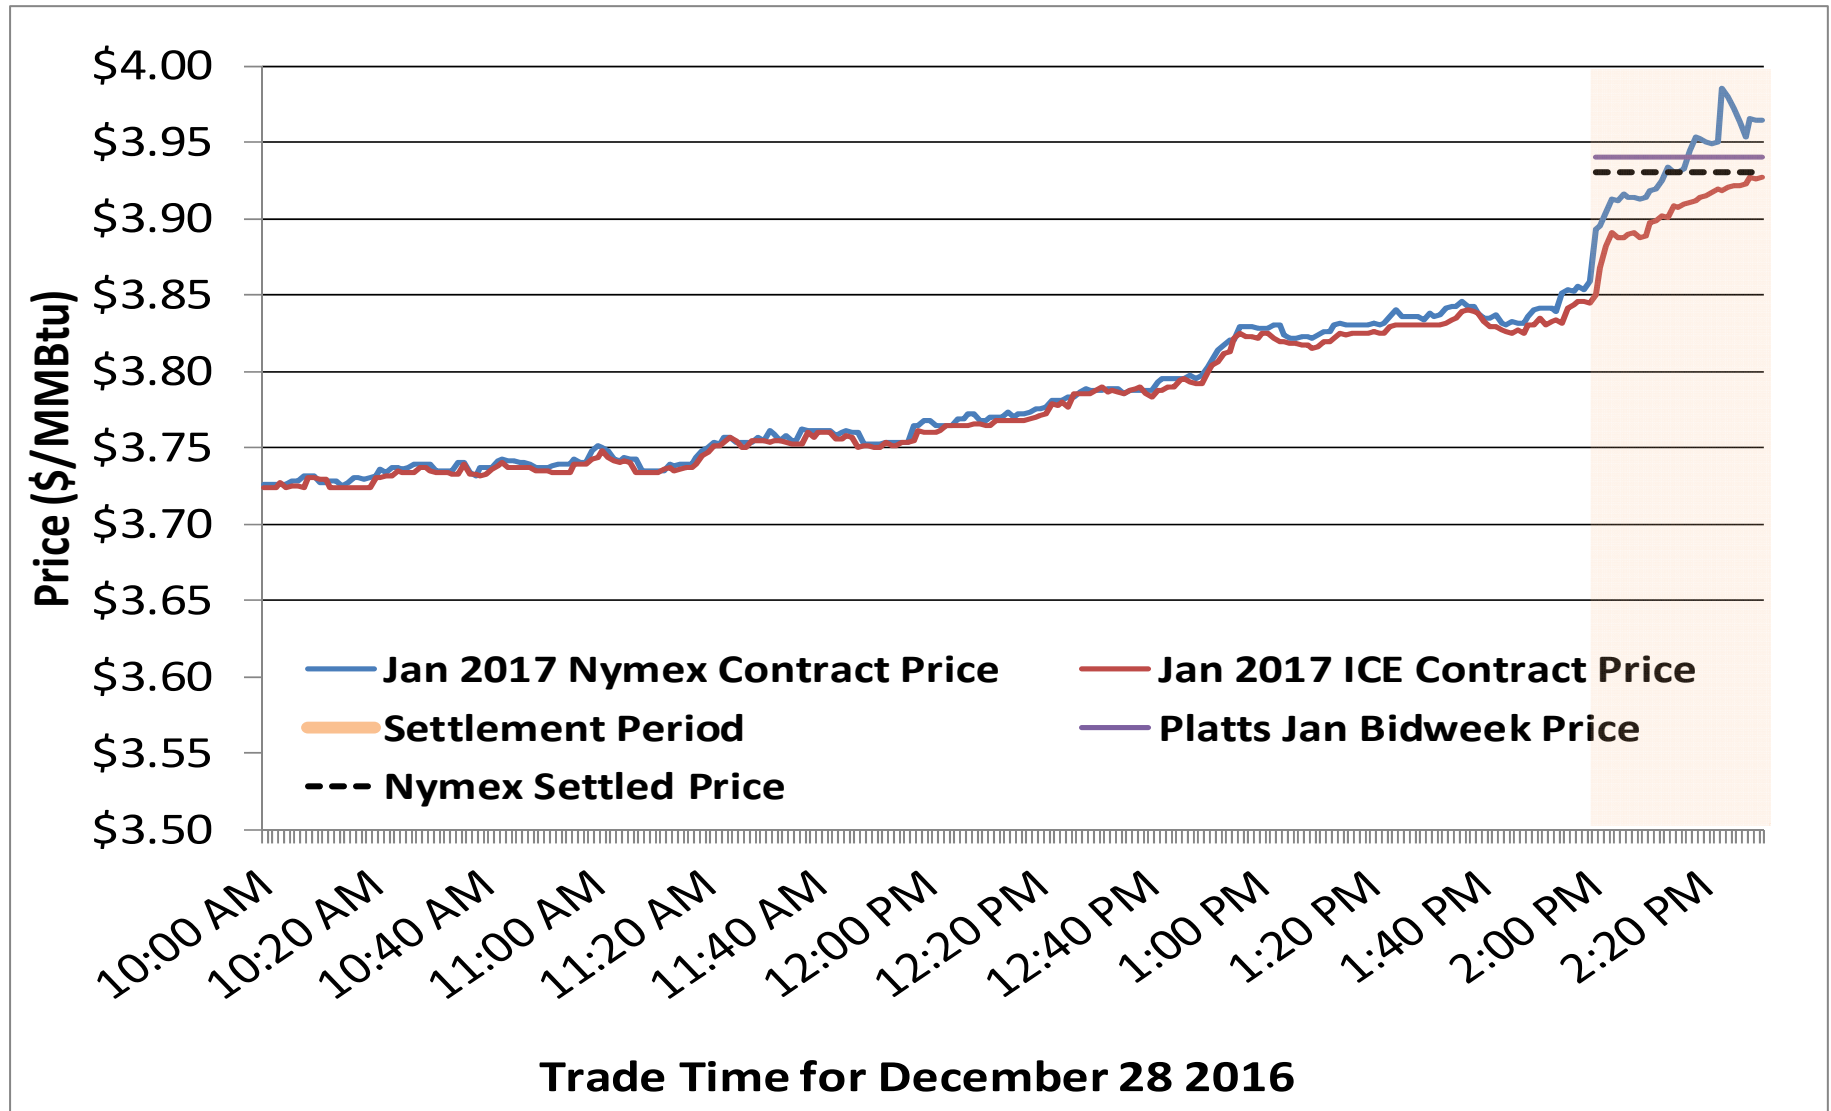

Federal Energy Regulatory Commission • Market Oversight • www.ferc.gov/oversight

Spot Natural Gas Prices 30 Day Average (\$/MMBtu)

Source: ICE

Updated 1/23/2017

Federal Energy Regulatory Commission • Market Oversight • www.ferc.gov/oversight

Spot Natural Gas Trading Volumes 30 Day Average (MMBtus)

Source: ICE

Updated 1/23/2017

Gas vs Coal

Nymex Futures Curves

Brent vs WTI

Nymex Settlement

Natural Gas Liquids (NGLs) Prices