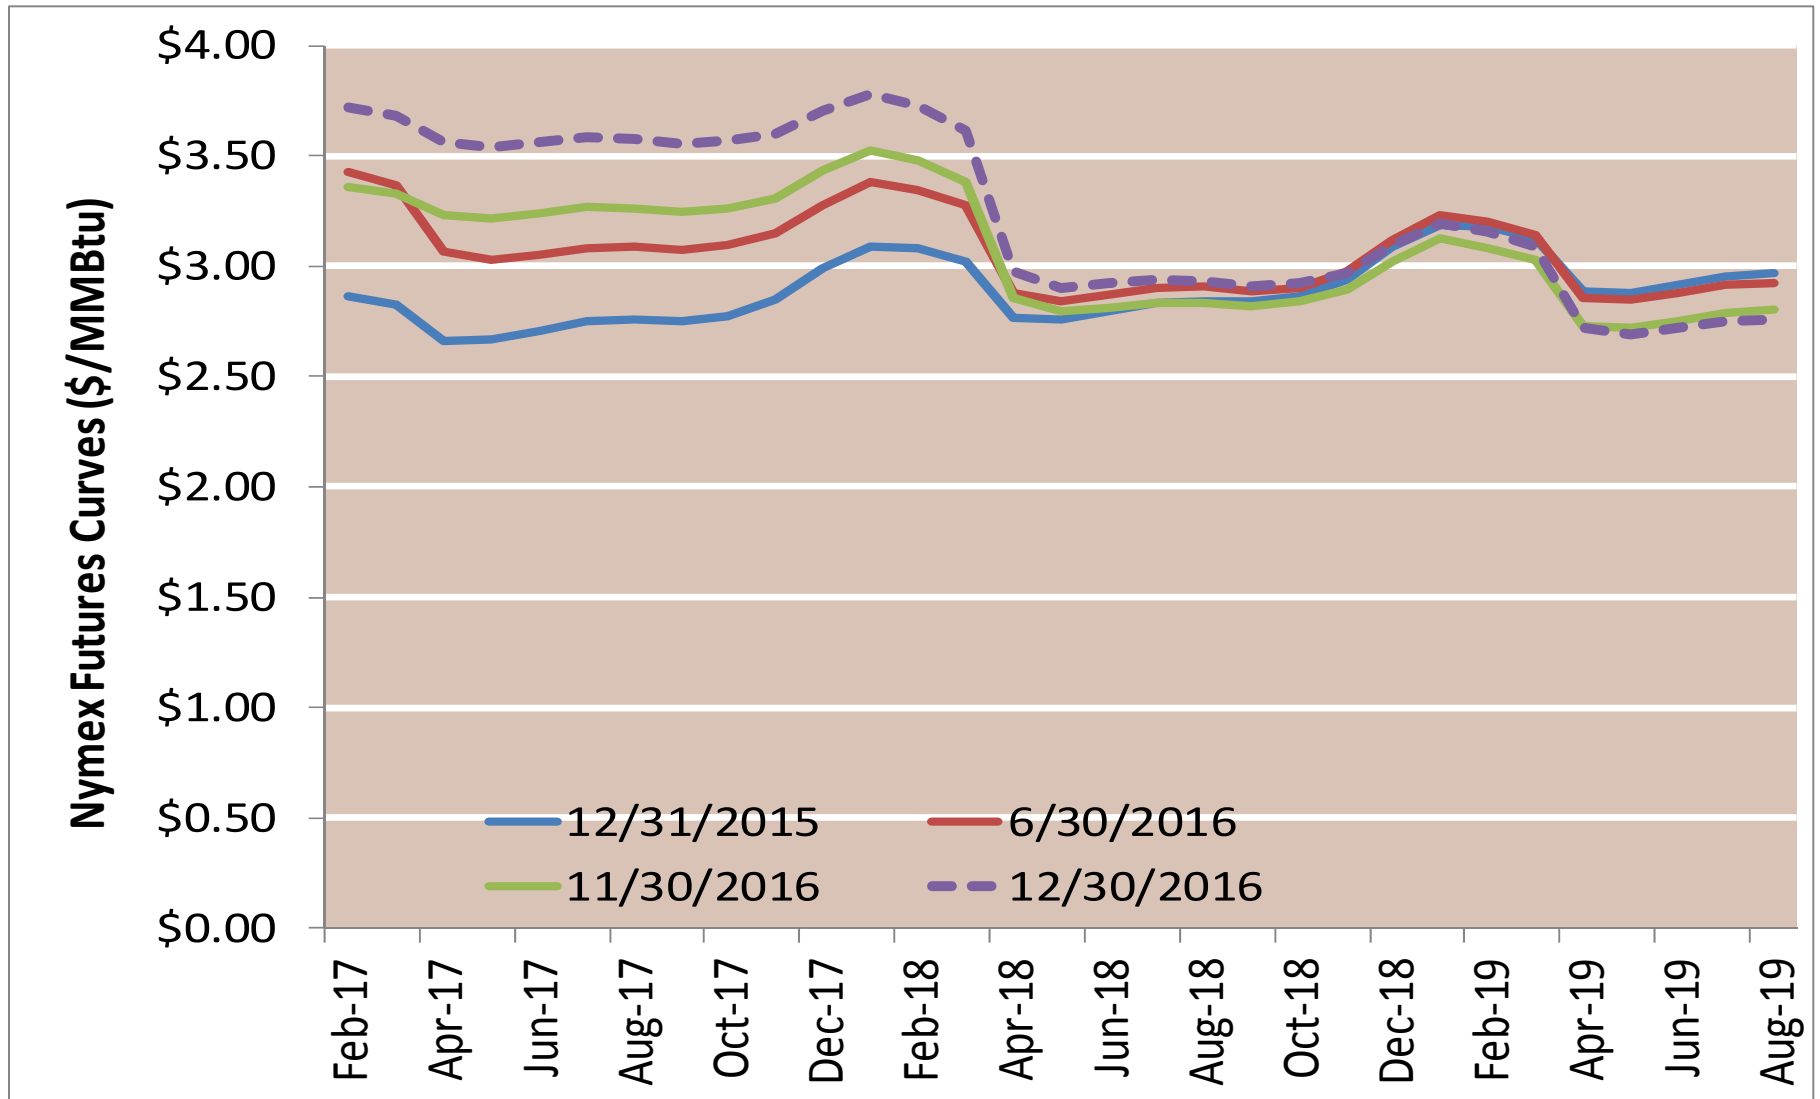

Cumulative HDDs by City 30 Day Intervals

● City Location

Last 30D
Lst yr 30D
5 Yr 30 D Avg

Source: Bloomberg Weather

Updated 1/23/2017

Cumulative CDDs by City 30 Day Intervals

Source: Bloomberg Weather

Updated 1/23/2017

Federal Energy Regulatory Commission • Market Oversight • www.ferc.gov/oversight

Spot Natural Gas Prices 30 Day Average (\$/MMBtu)

Source: ICE

Updated 1/23/2017

Federal Energy Regulatory Commission • Market Oversight • www.ferc.gov/oversight

Spot Natural Gas Trading Volumes 30 Day Average (MMBtus)

Source: ICE

Updated 1/23/2017

Gas vs Coal

Nymex Futures Curves

Brent vs WTI

Nymex Settlement

Natural Gas Liquids (NGLs) Prices