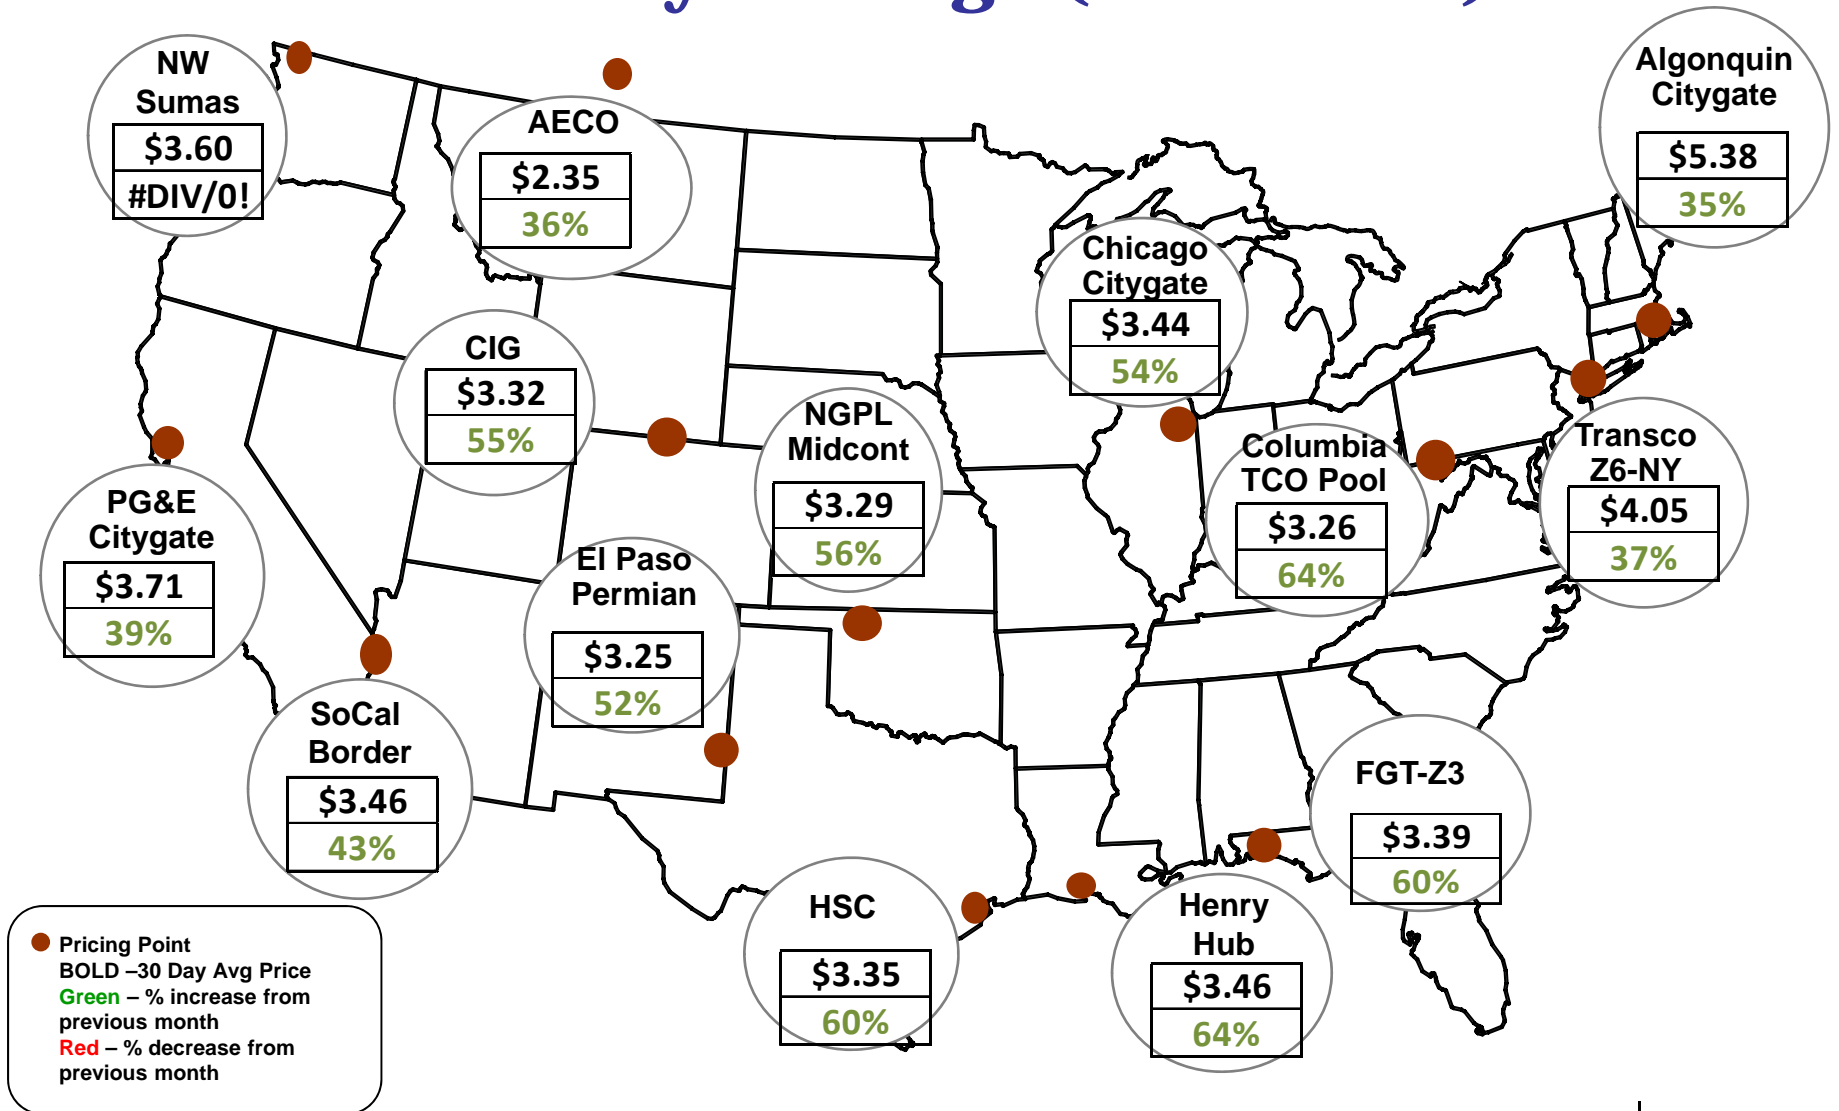

Cumulative HDDs by City 30 Day Intervals

● City Location

Last 30D
Lst yr 30D
5 Yr 30 D Avg

Source: Bloomberg Weather

Updated 1/23/2017

Cumulative CDDs by City 30 Day Intervals

Source: Bloomberg Weather

Updated 1/23/2017

Federal Energy Regulatory Commission • Market Oversight • www.ferc.gov/oversight

Spot Natural Gas Prices 30 Day Average (\$/MMBtu)

Source: ICE

Updated 1/23/2017

Federal Energy Regulatory Commission • Market Oversight • www.ferc.gov/oversight