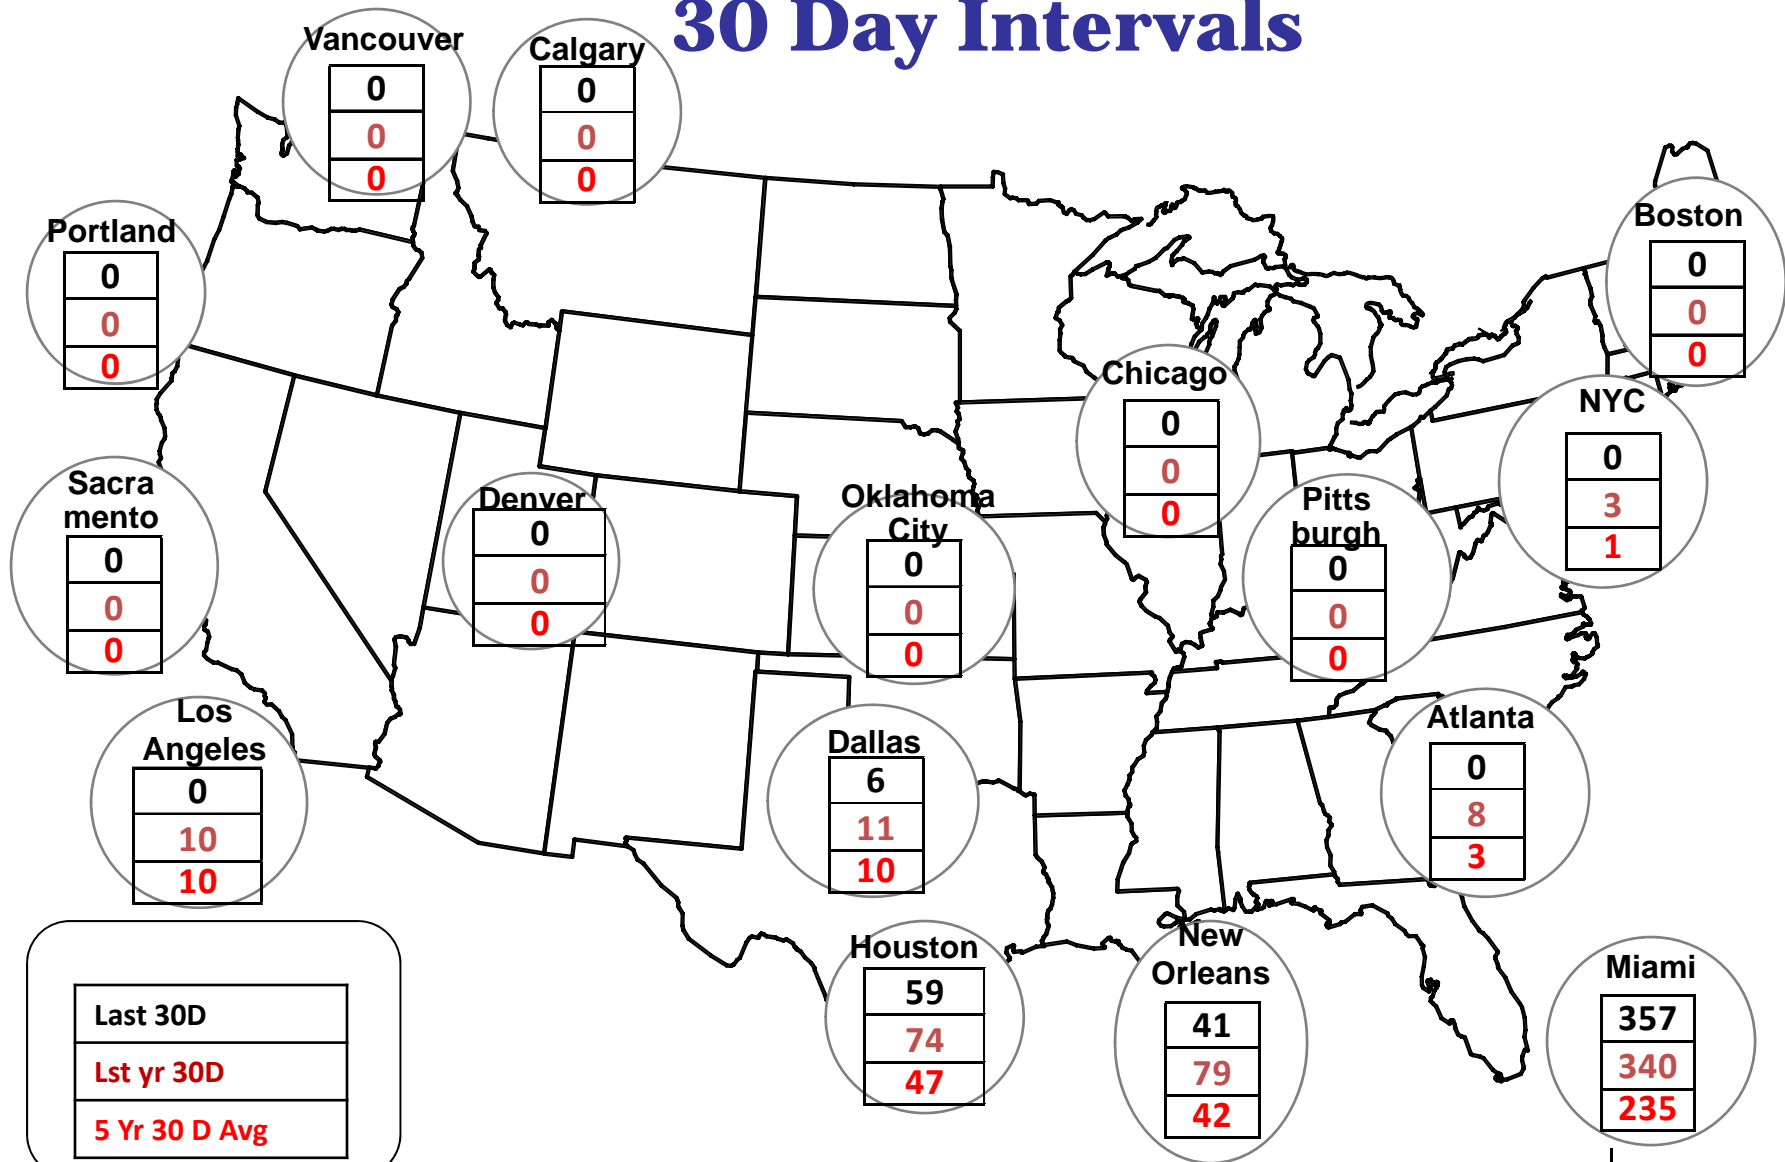

Cumulative HDDs by City 30 Day Intervals

● City Location

Last 30D
Lst yr 30D
5 Yr 30 D Avg

Source: Bloomberg Weather

Updated 1/23/2017

Cumulative CDDs by City 30 Day Intervals

Source: Bloomberg Weather

Updated 1/23/2017

Federal Energy Regulatory Commission • Market Oversight • www.ferc.gov/oversight

Spot Natural Gas Prices 30 Day Average (\$/MMBtu)

Source: ICE

Updated 1/23/2017

Federal Energy Regulatory Commission • Market Oversight • www.ferc.gov/oversight