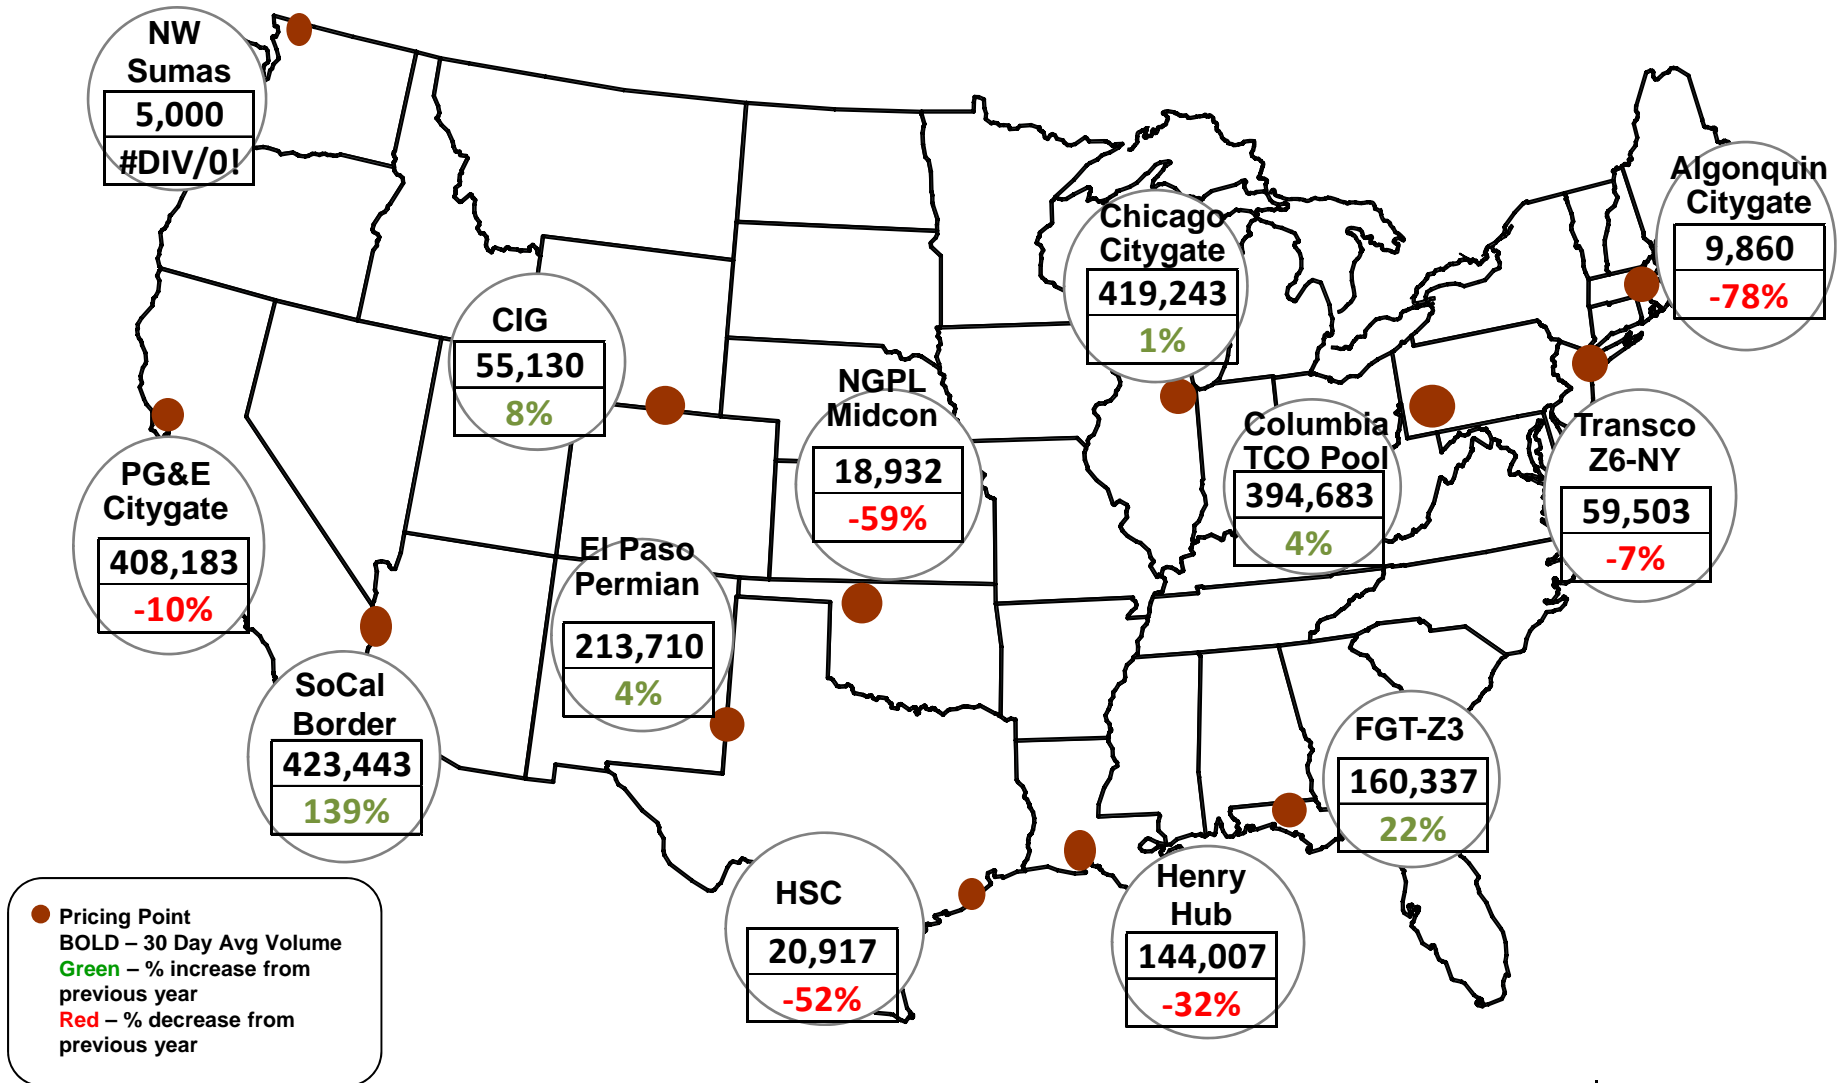

Federal Energy Regulatory Commission • Market Oversight • www.ferc.gov/oversight

Spot Natural Gas Trading Volumes 30 Day Average (MMBtus)

Source: ICE

Updated 1/23/2017