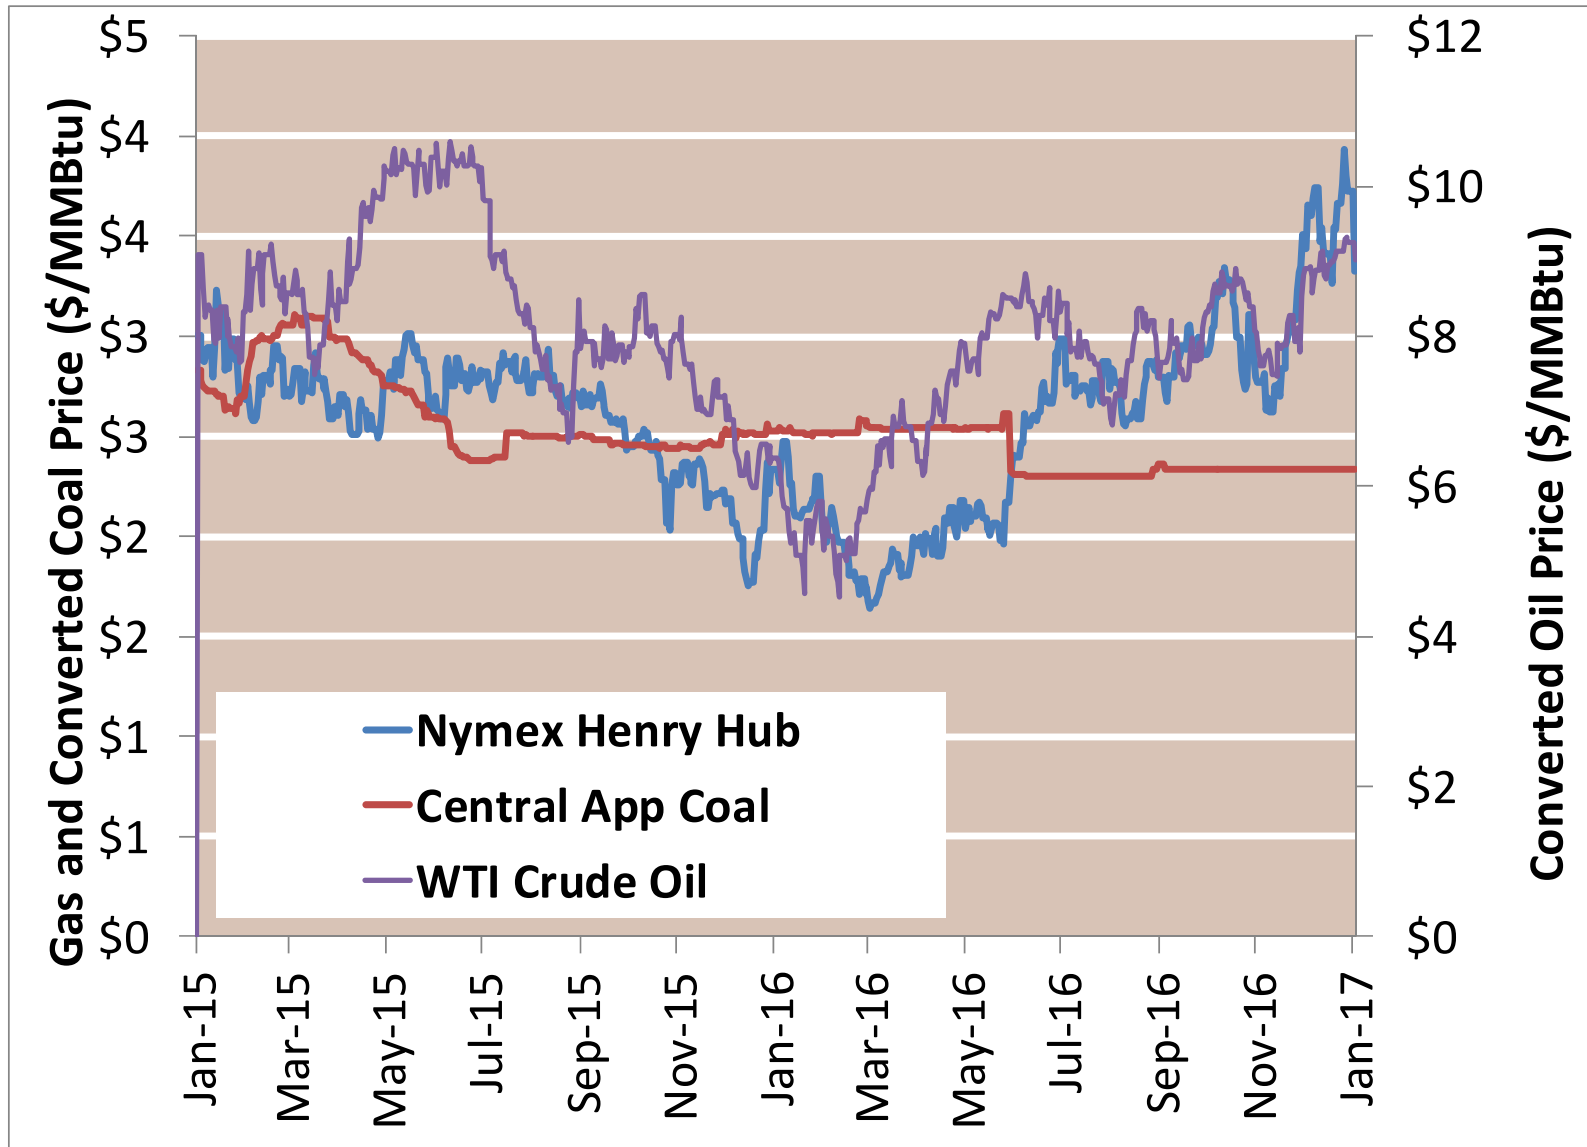

Cumulative HDDs by City 30 Day Intervals

● City Location

Last 30D
Lst yr 30D
5 Yr 30 D Avg

Source: Bloomberg Weather

Updated 1/23/2017

Cumulative CDDs by City 30 Day Intervals

Source: Bloomberg Weather

Updated 1/23/2017

Federal Energy Regulatory Commission • Market Oversight • www.ferc.gov/oversight

Spot Natural Gas Prices 30 Day Average (\$/MMBtu)

Source: ICE

Updated 1/23/2017

Federal Energy Regulatory Commission • Market Oversight • www.ferc.gov/oversight

Spot Natural Gas Trading Volumes 30 Day Average (MMBtus)

Source: ICE

Updated 1/23/2017

Gas vs Coal

Nymex Futures Curves

Brent vs WTI

Nymex Settlement

Natural Gas Liquids (NGLs) Prices