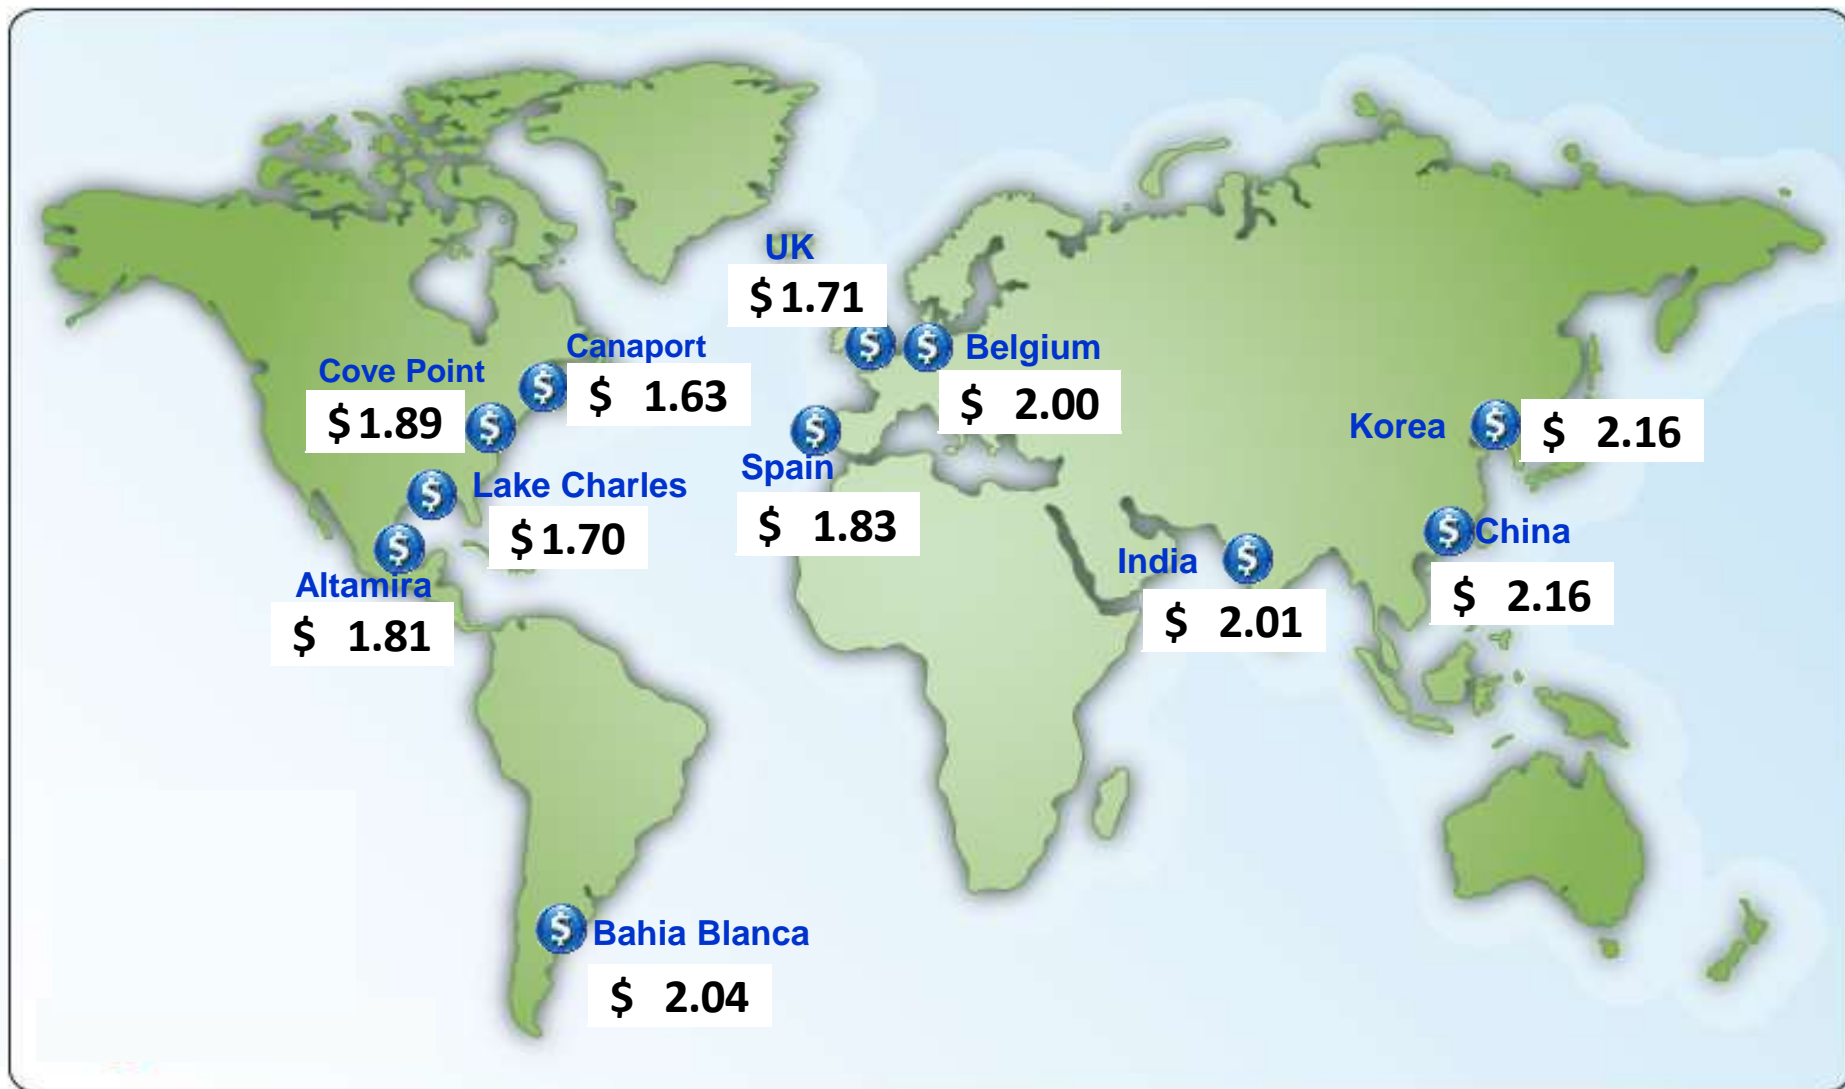

World LNG Estimated Landed Prices: Apr-20

Federal Energy Regulatory Commission Market Assessments

Source: Waterborne Energy, Inc. Data in \$US/MMBtu.

Note: Includes information and Data supplied by IHS Global Inc. and its affiliates ("IHS"); Copyright (publication year) all rights reserved. Prices are the monthly average of the weekly landed prices for the listed month. Landed prices are based on a netback calculation.