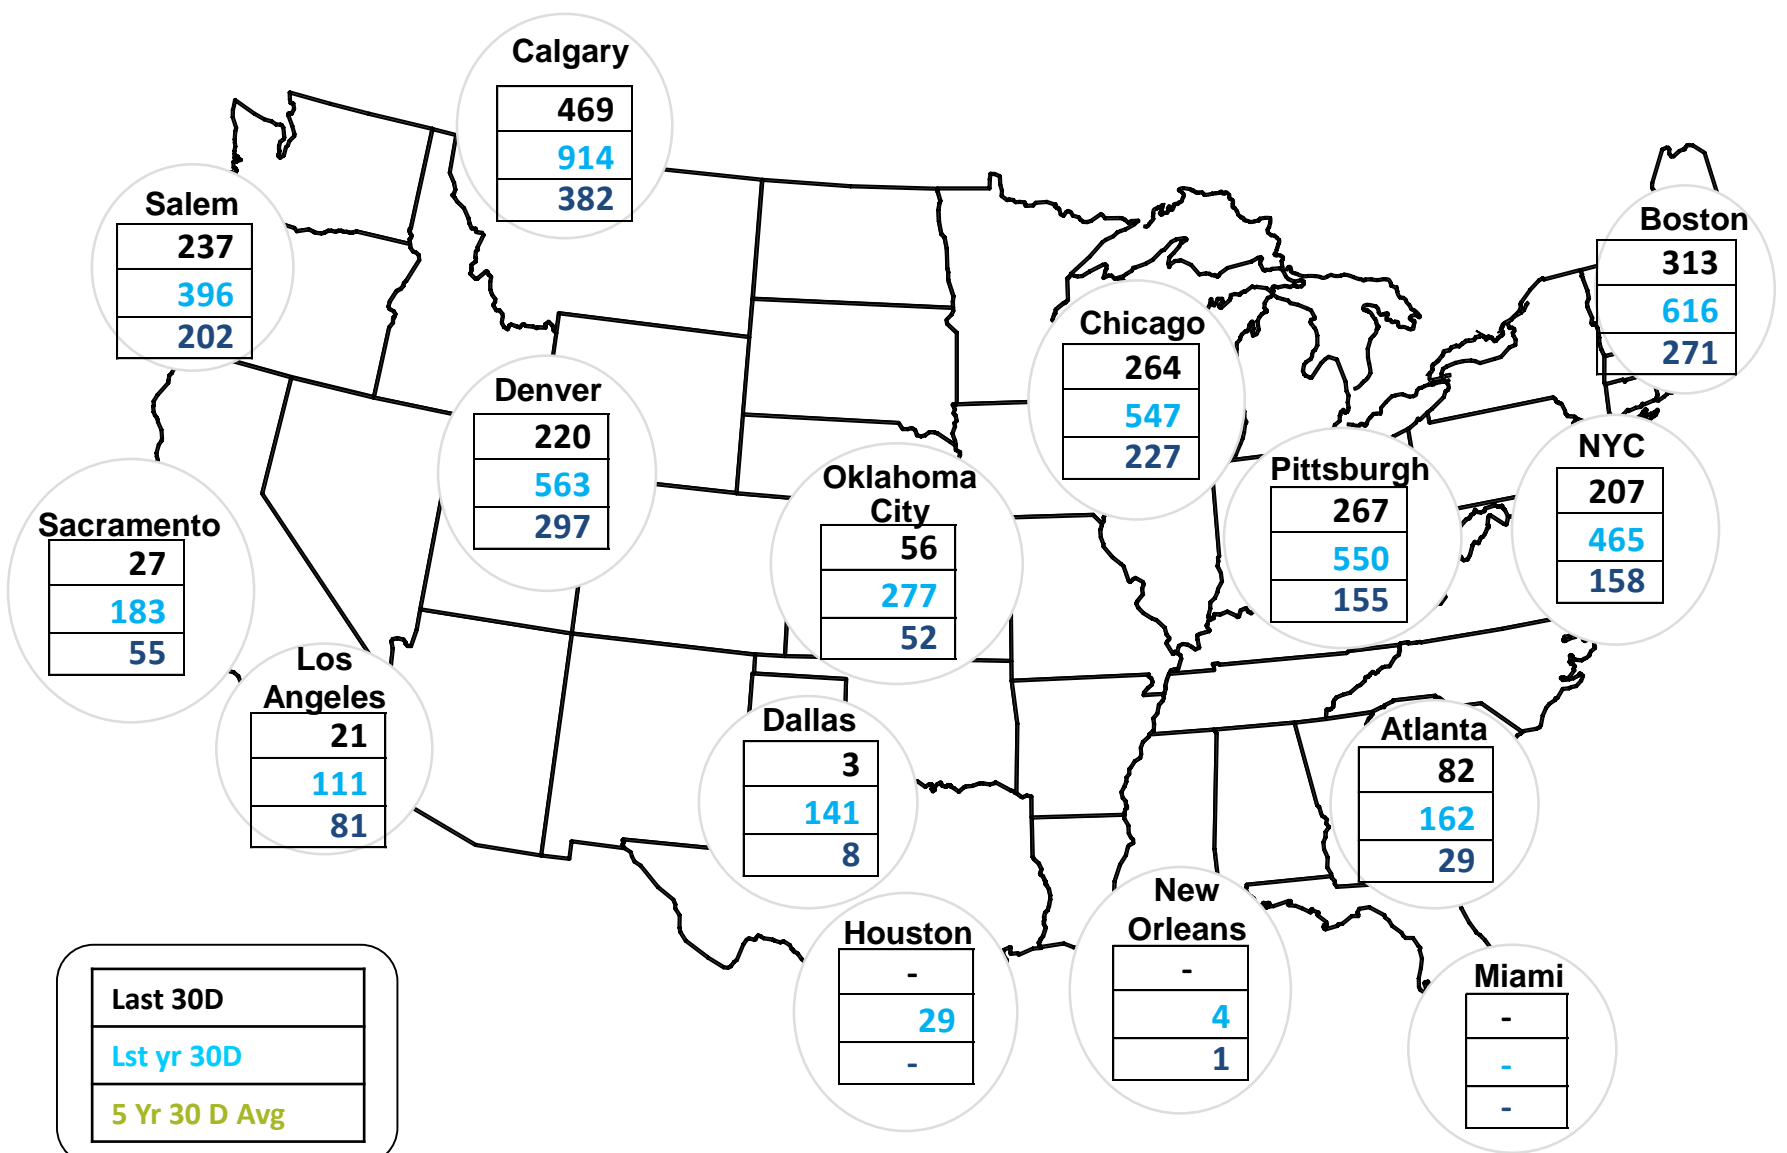

Natural Gas Trading: HDD Weather Map **Cumulative HDDs by City** 30 Day Intervals

Federal Energy Regulatory Commission **Market Assessments**

Source: Bloomberg Weather Data

Updated May-2020